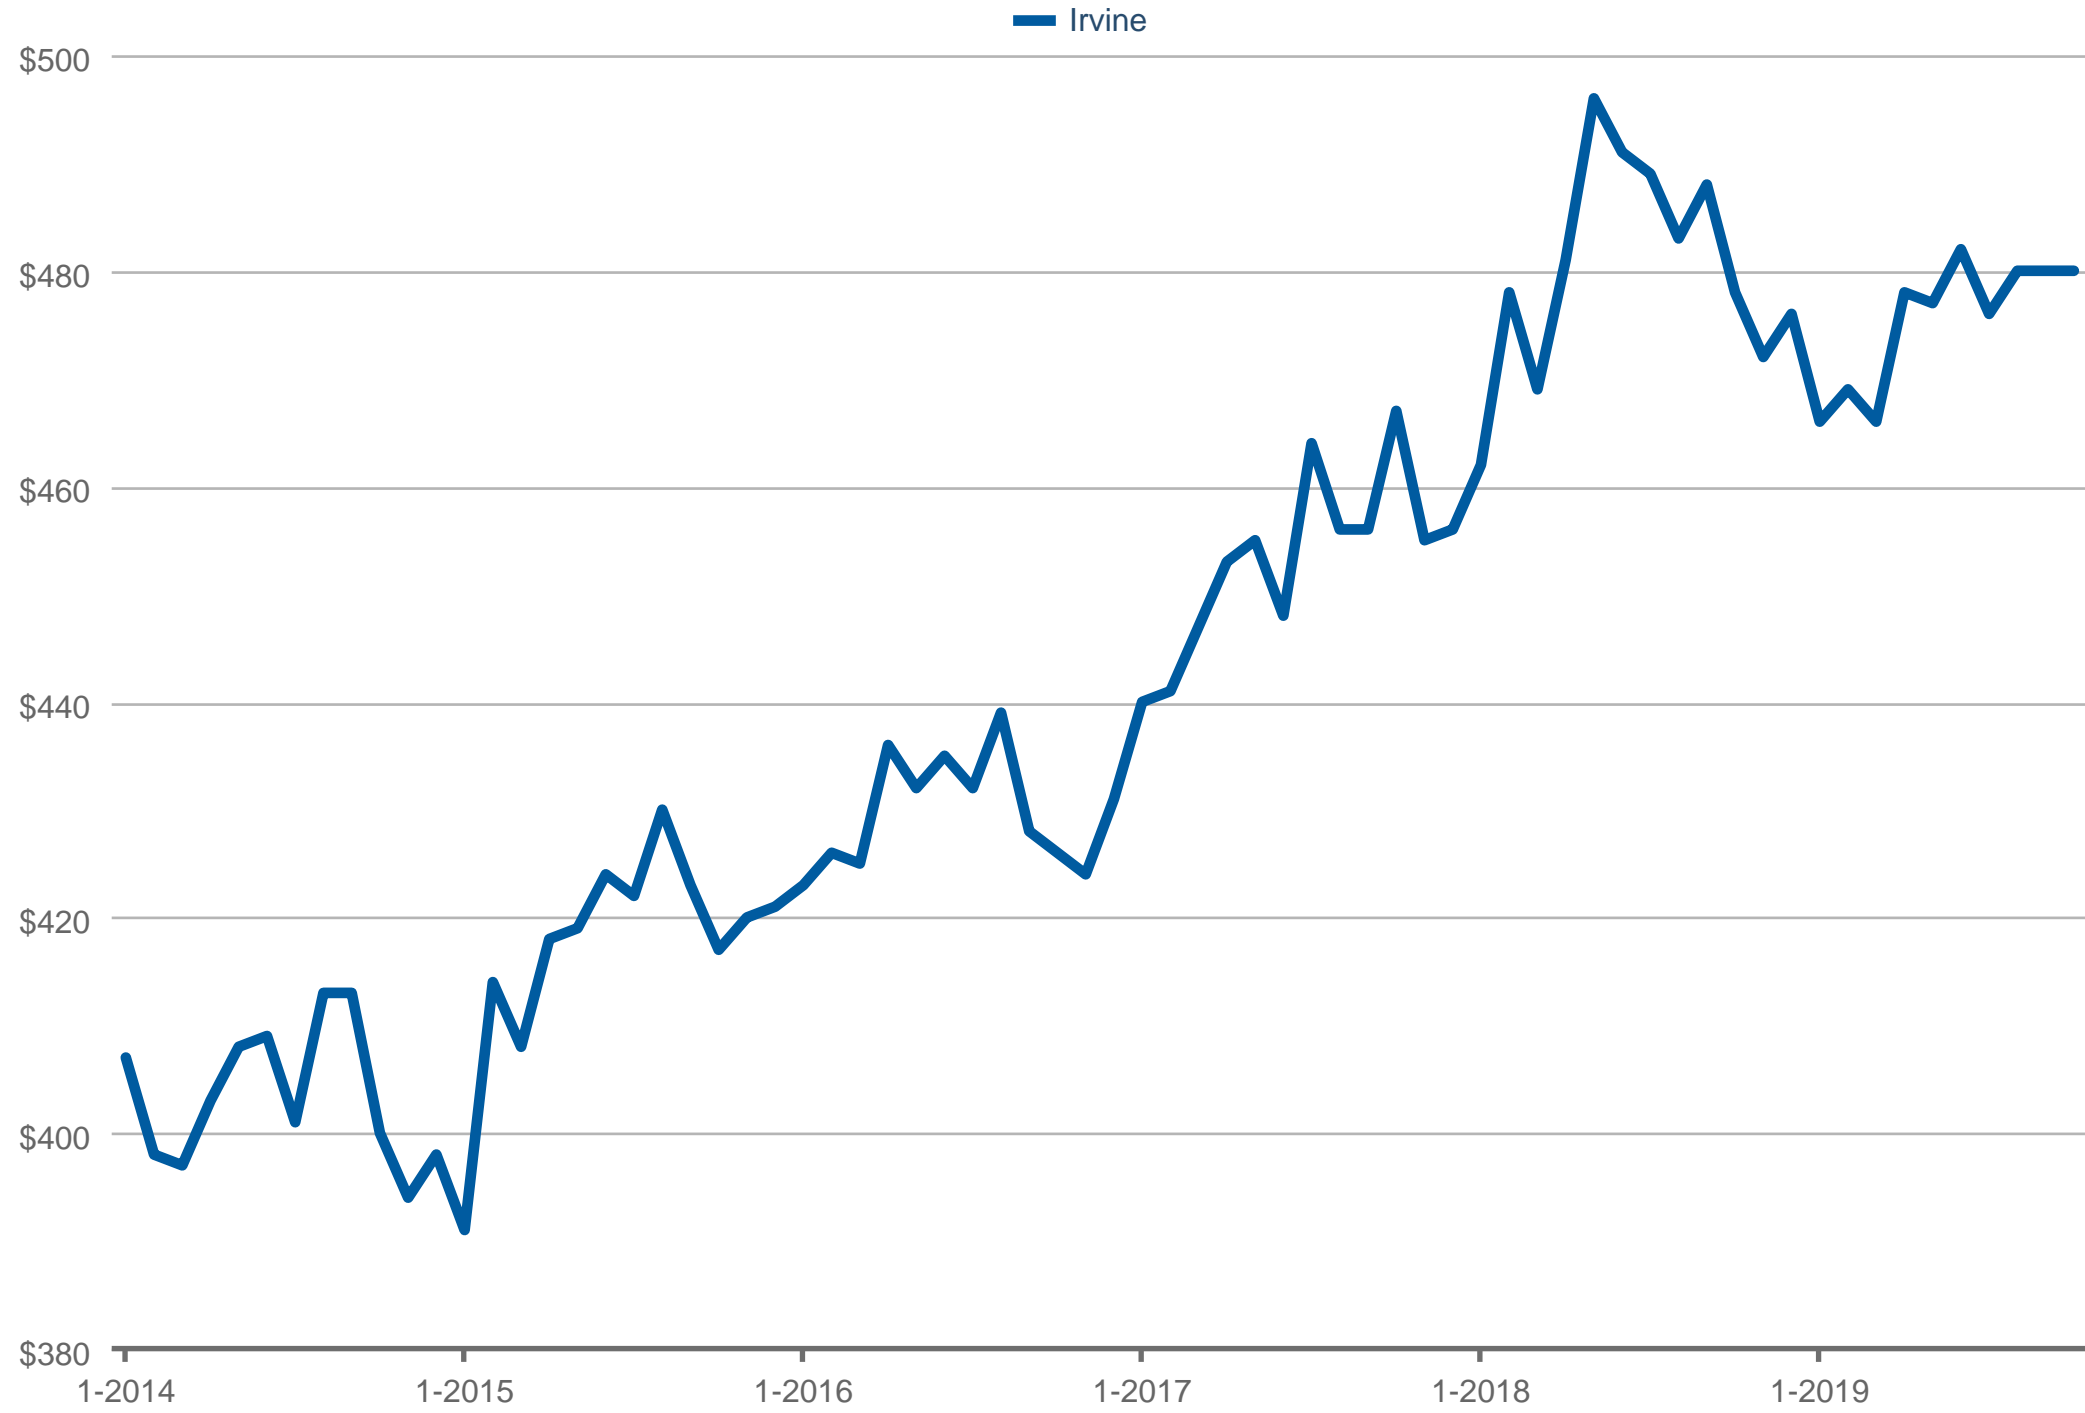

Median Price Per Square Foot

Irvine

Each data point is one month of activity. Data is from November 5, 2019.

All data is from the California Regional Multiple Listing Service, INC. InfoSparks © 2024 ShowingTime.