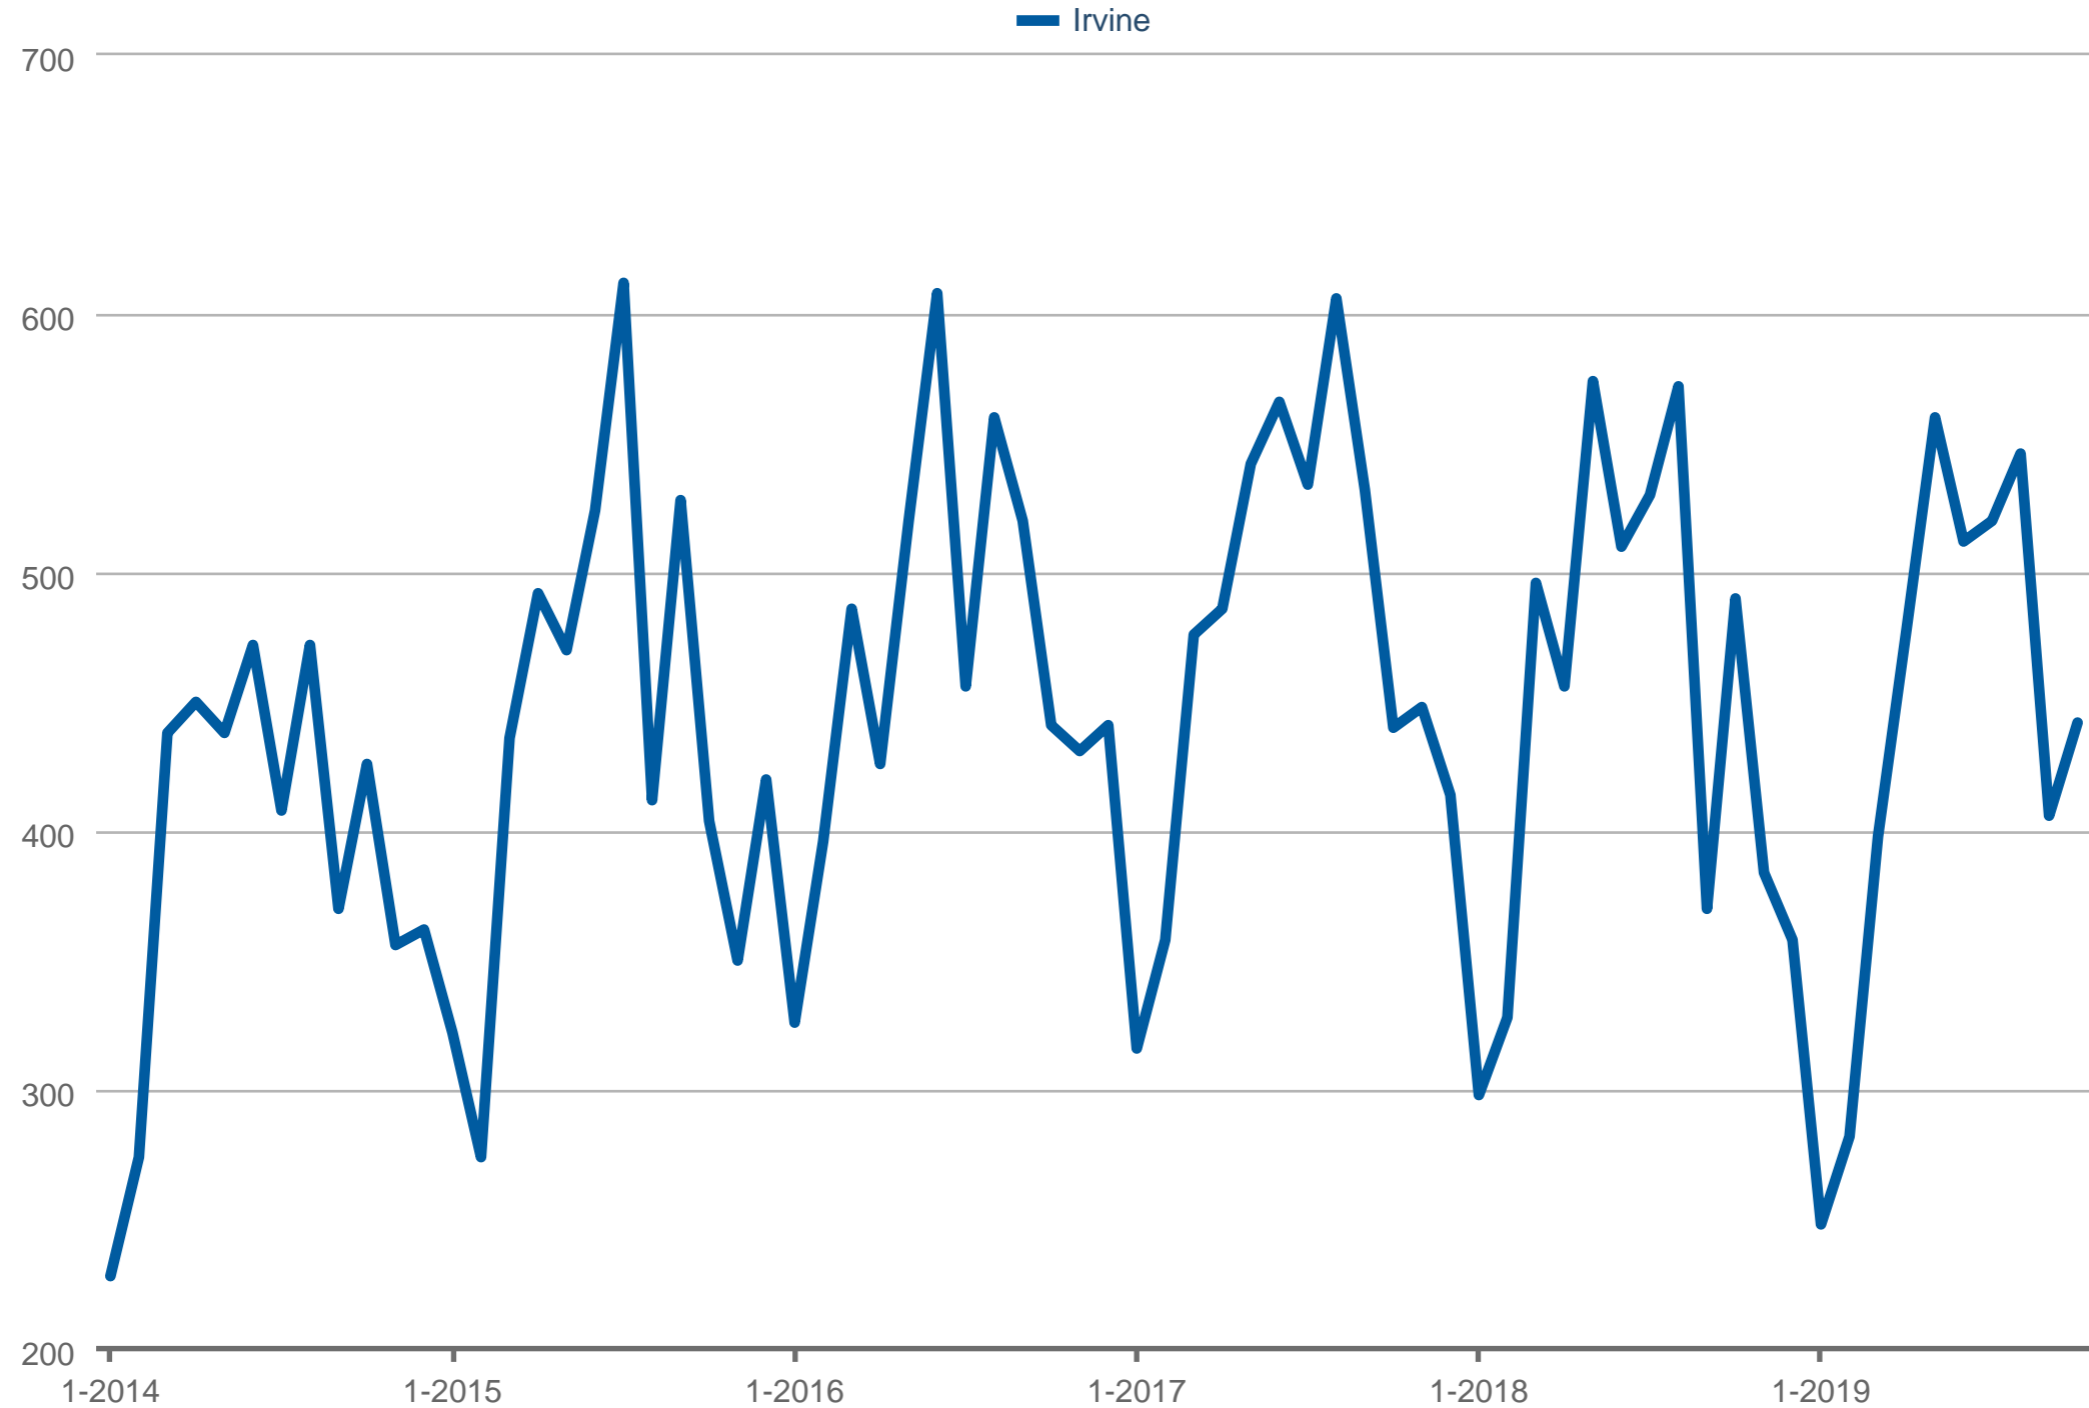

Total Closed Transaction Sides

Irvine

Each data point is one month of activity. Data is from November 5, 2019.

All data is from the California Regional Multiple Listing Service, INC. InfoSparks © 2024 ShowingTime.