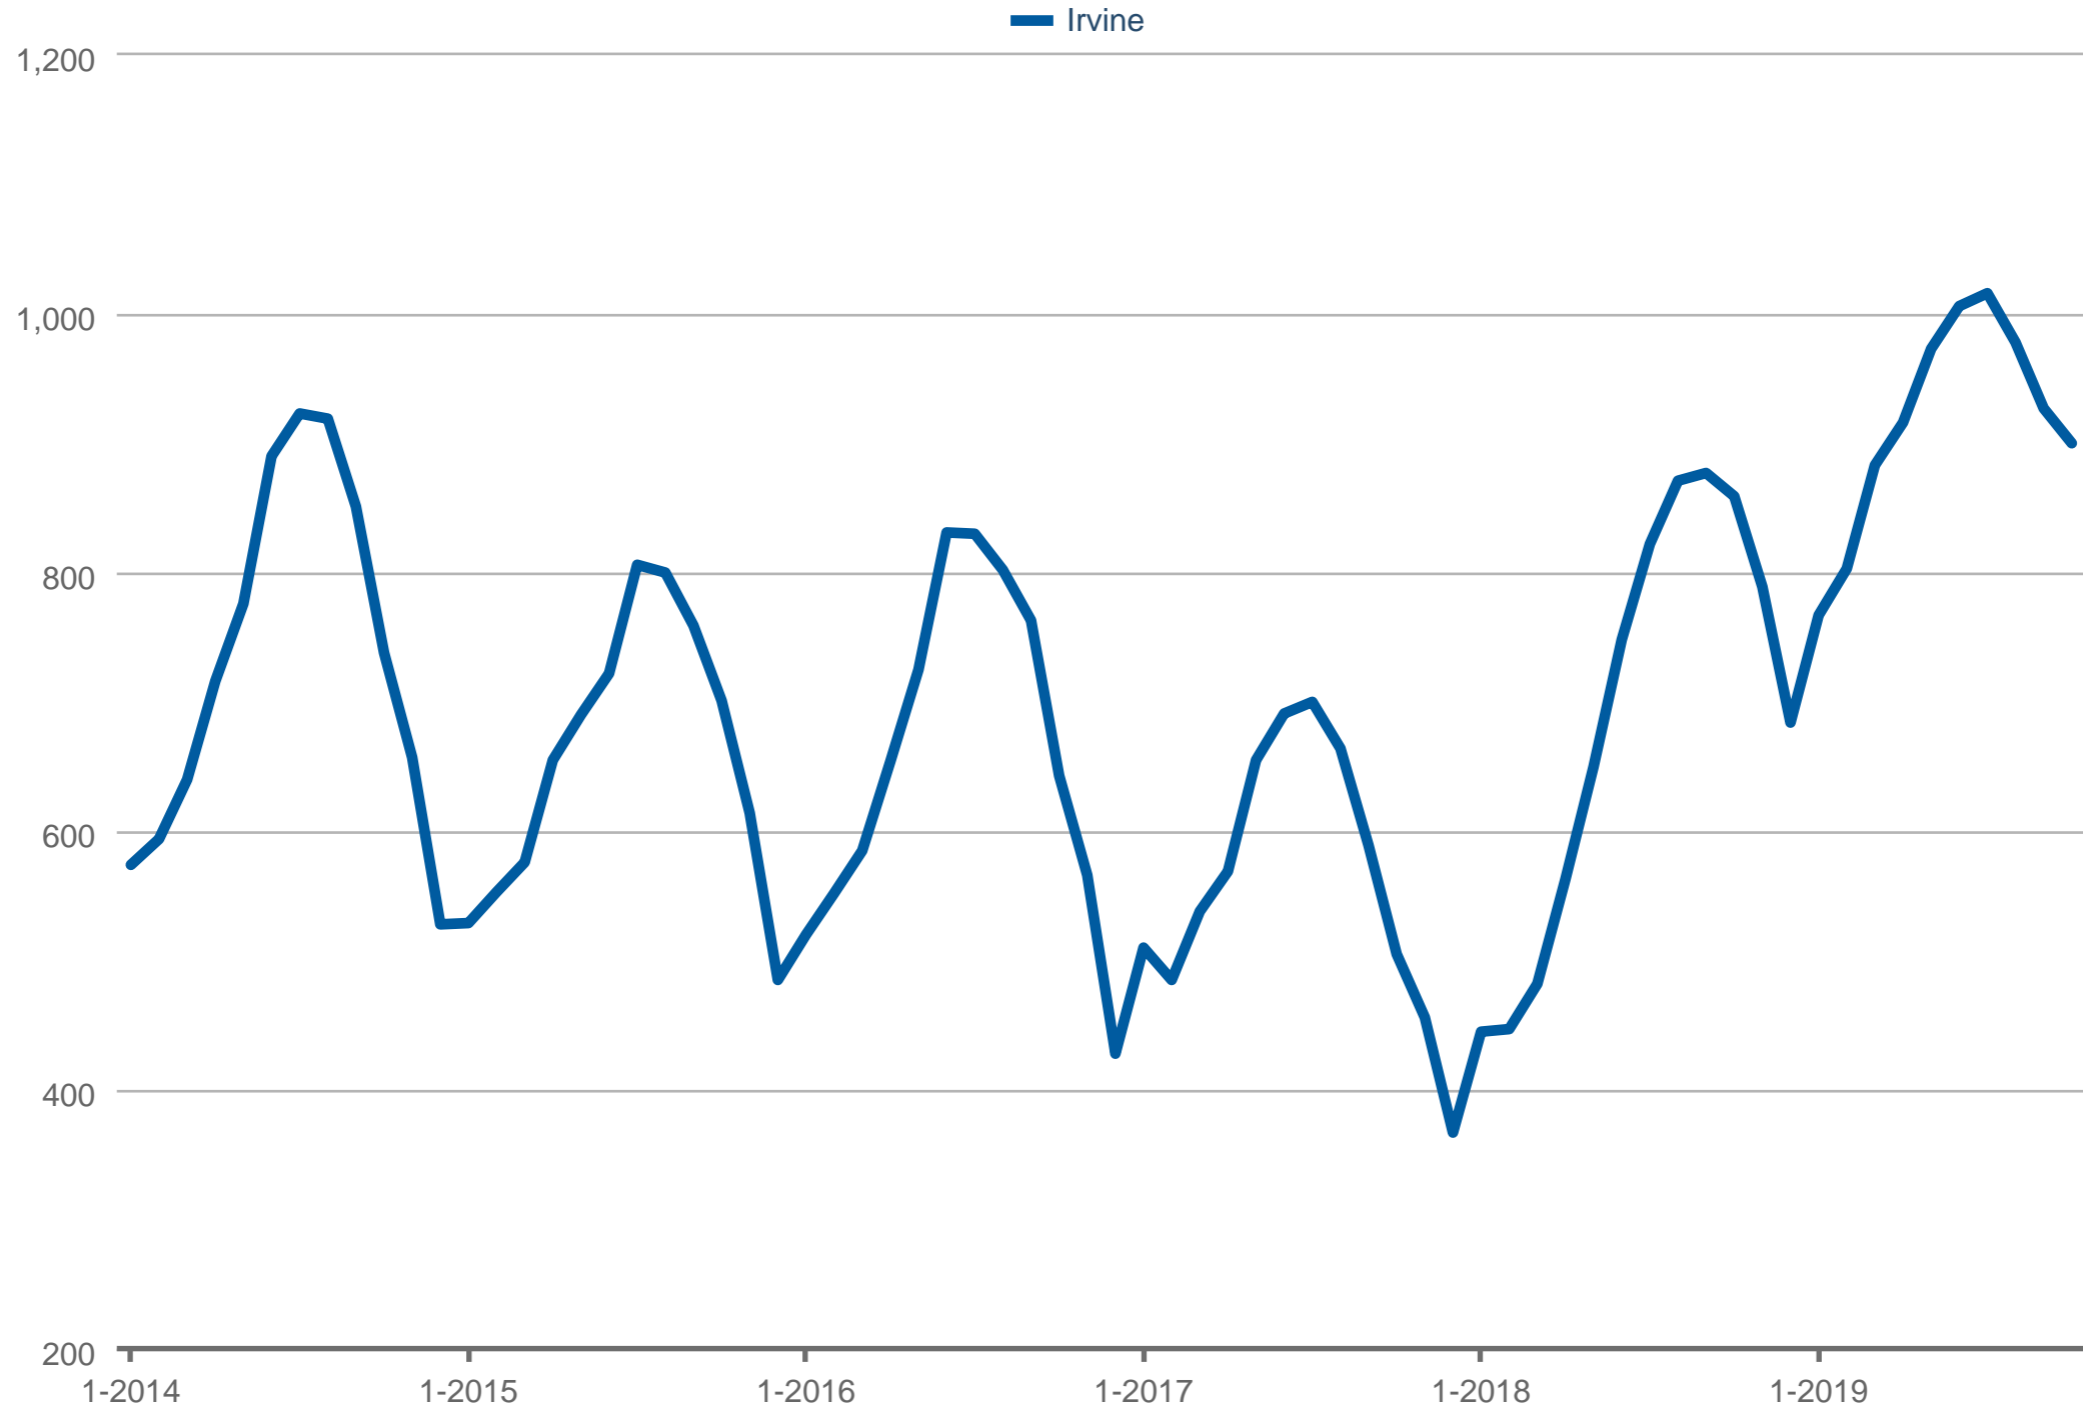

### Active Listings

Irvine

Each data point is one month of activity. Data is from November 5, 2019.

All data is from the California Regional Multiple Listing Service, INC. InfoSparks © 2024 ShowingTime.