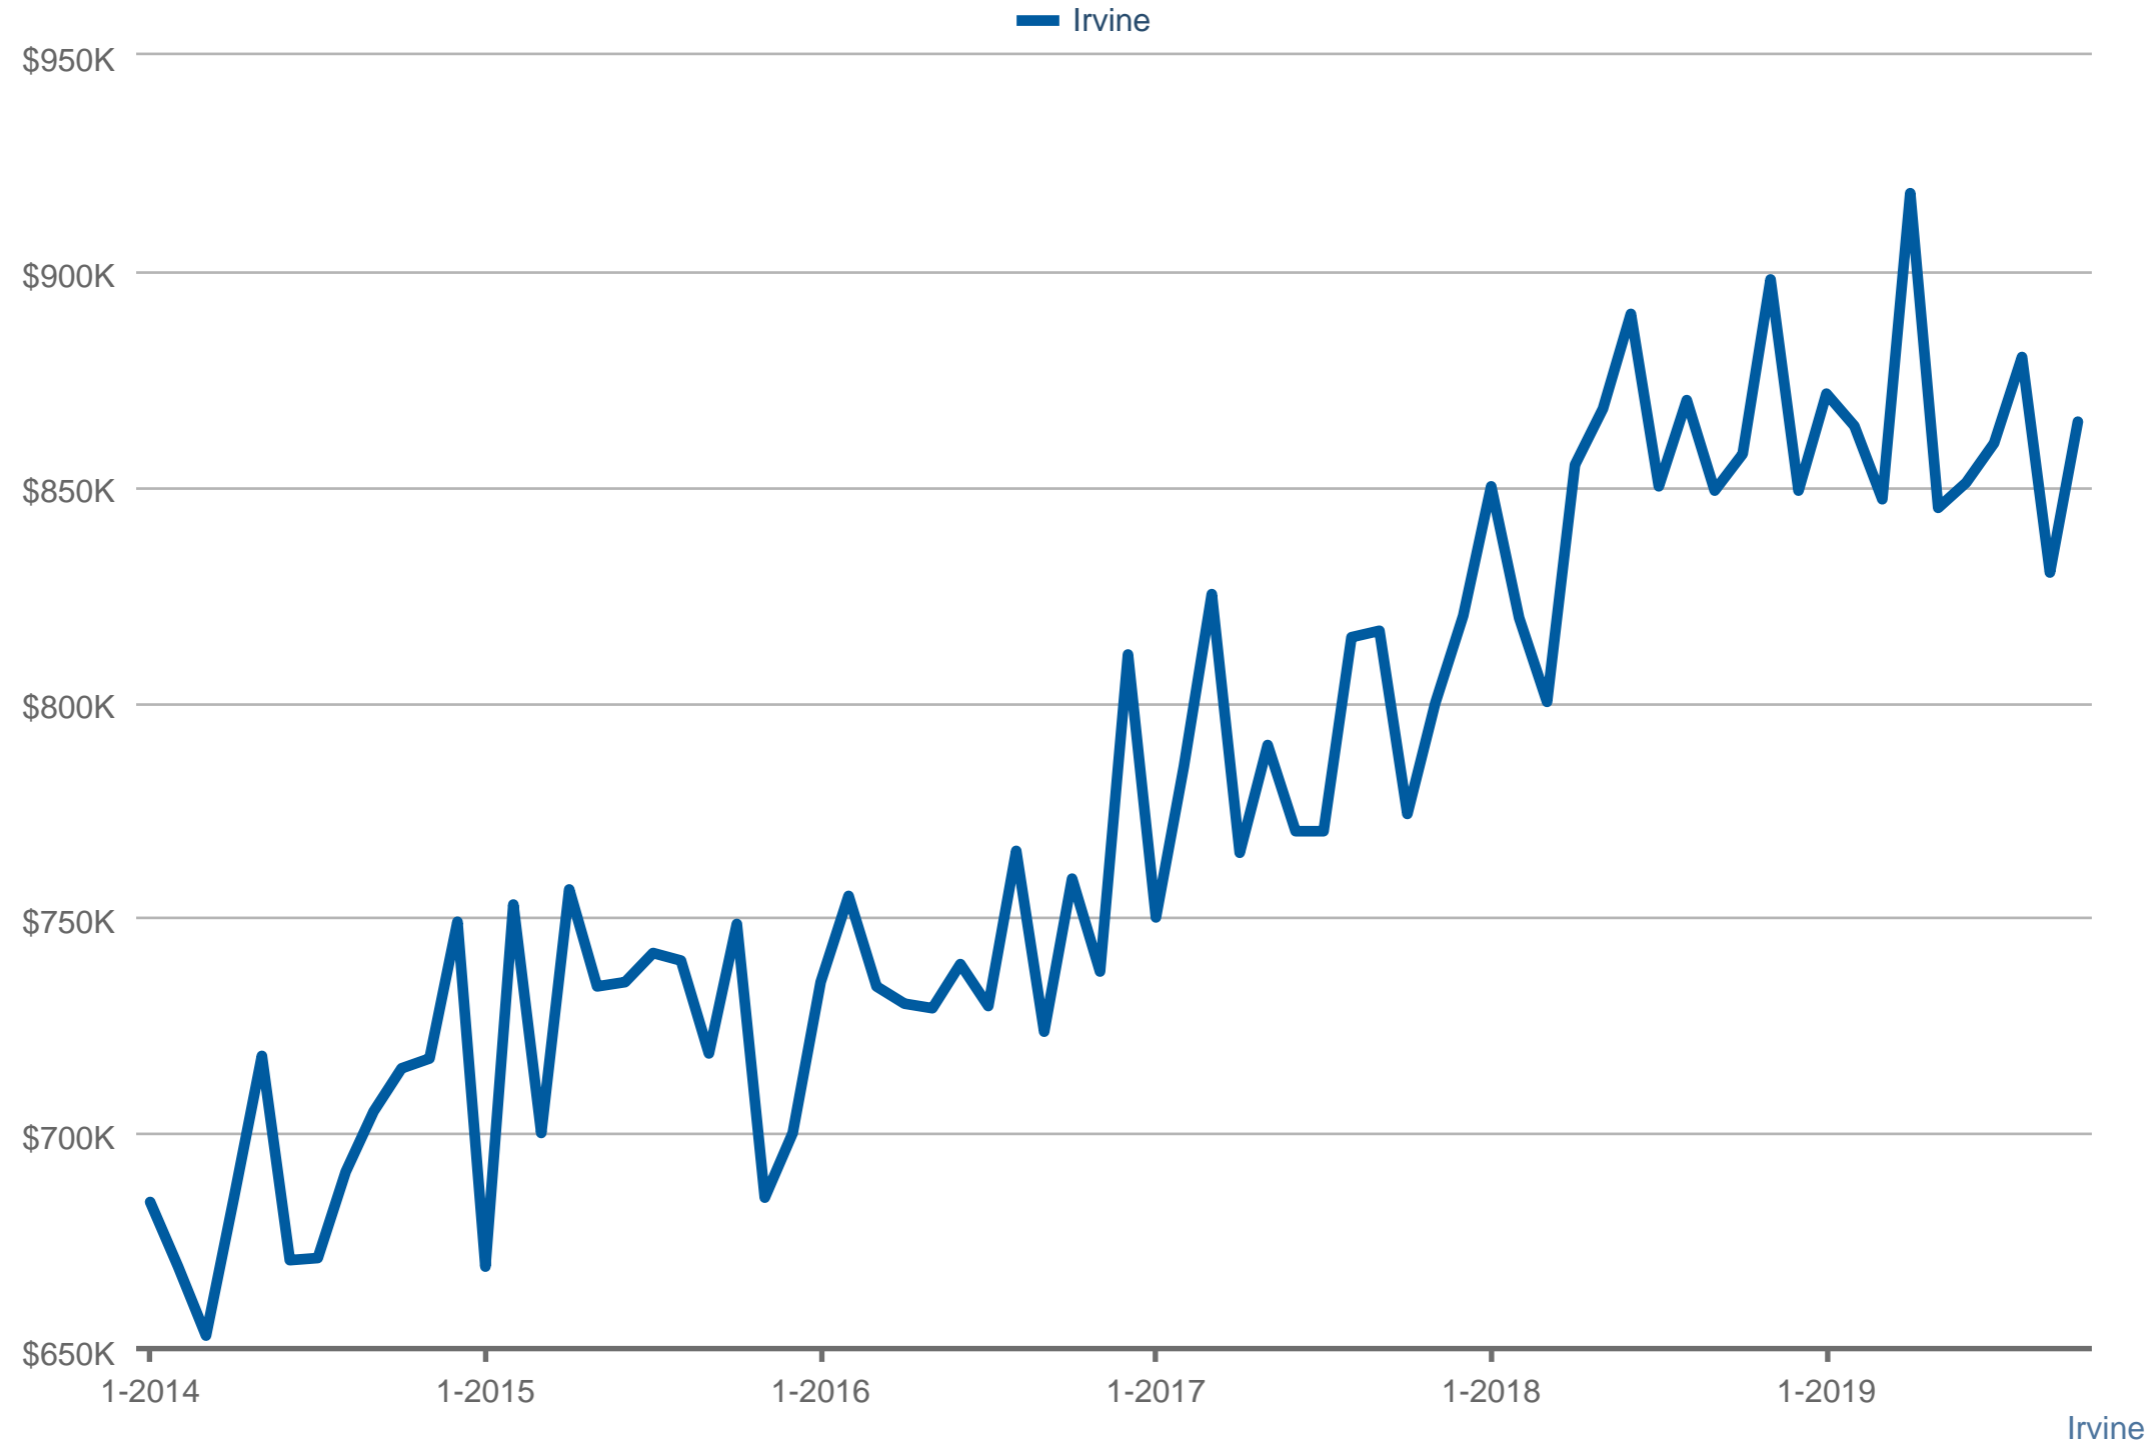

### Median Sales Price

Each data point is one month of activity. Data is from November 5, 2019.

All data is from the California Regional Multiple Listing Service, INC. InfoSparks © 2024 ShowingTime.