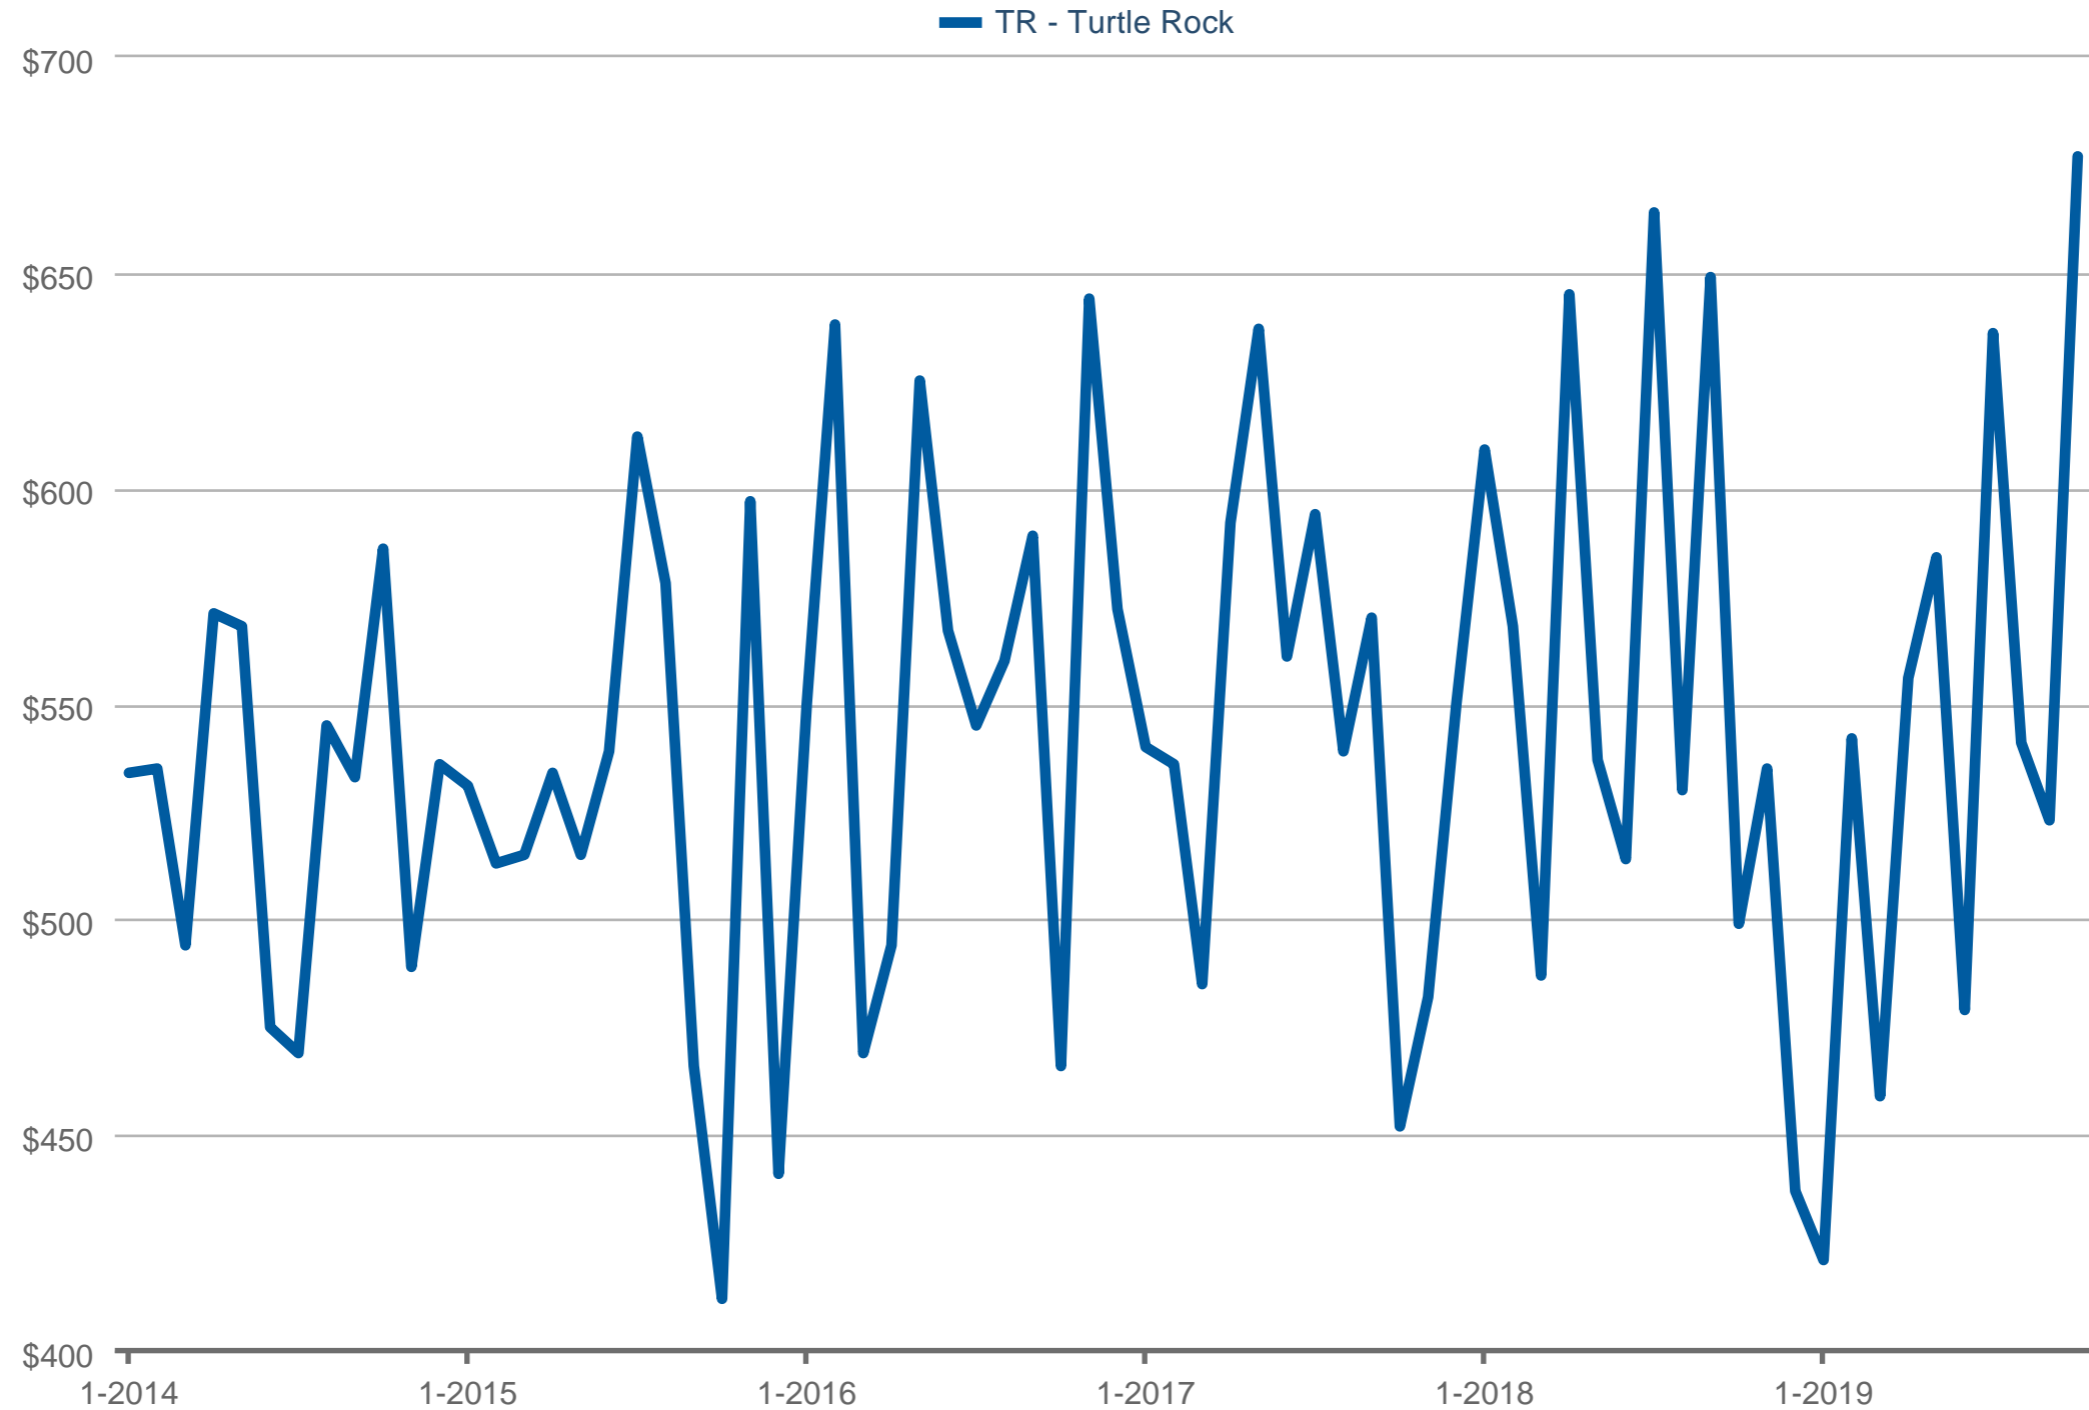

Median Price Per Square Foot

TR - Turtle Rock

Each data point is one month of activity. Data is from November 5, 2019.

All data is from the California Regional Multiple Listing Service, INC. InfoSparks © 2024 ShowingTime.