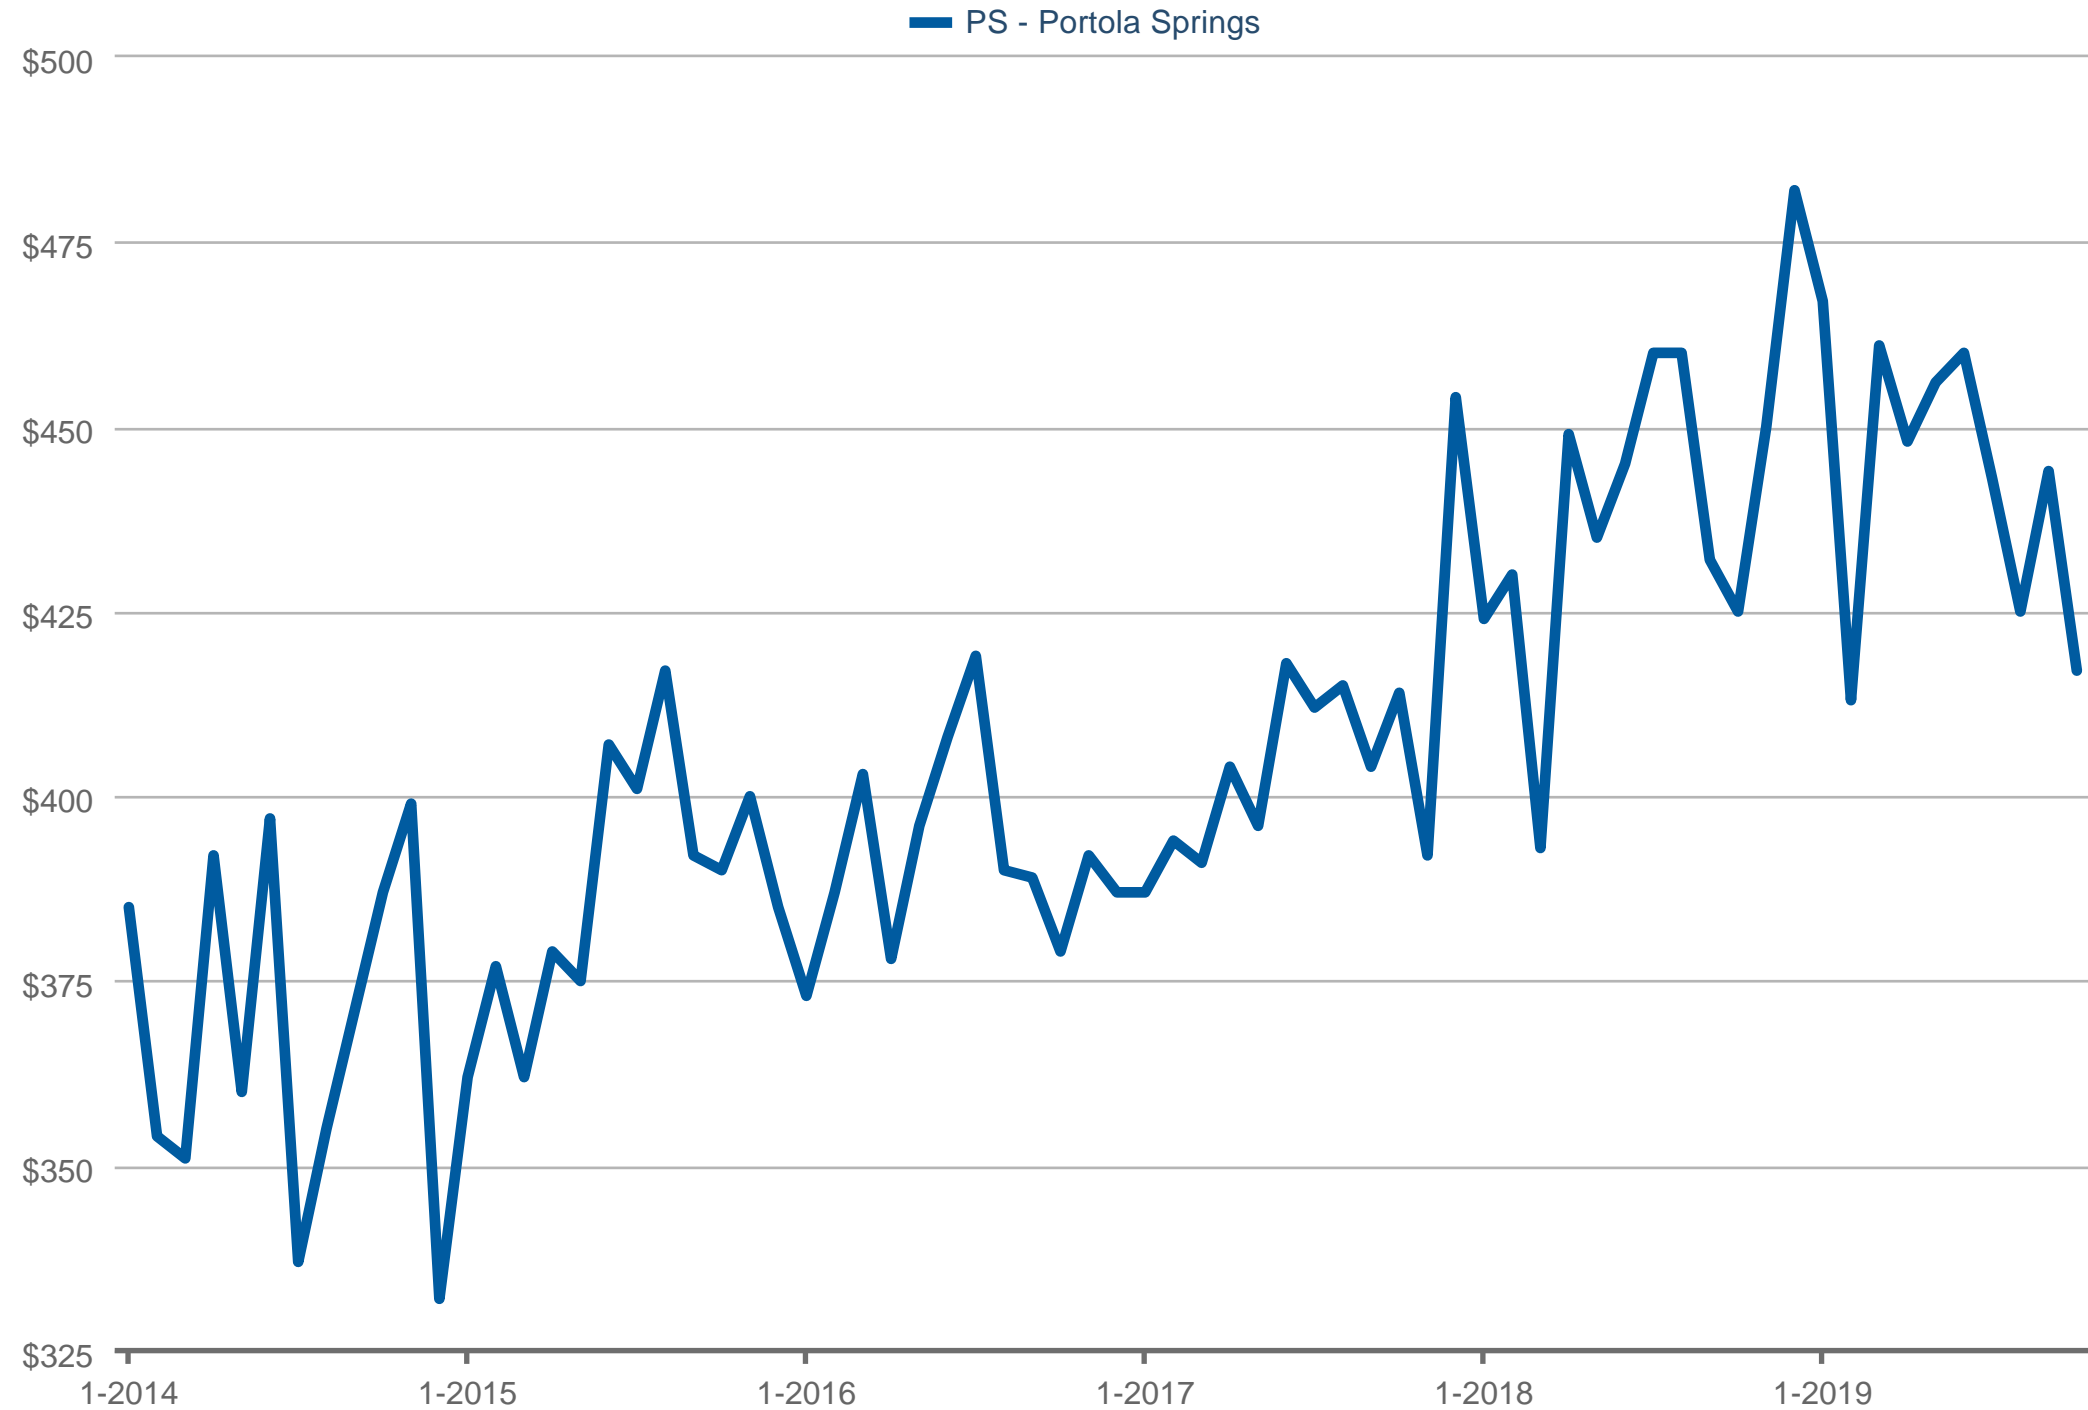

Median Price Per Square Foot

PS - Portola Springs

Each data point is one month of activity. Data is from November 5, 2019.

All data is from the California Regional Multiple Listing Service, INC. InfoSparks © 2024 ShowingTime.