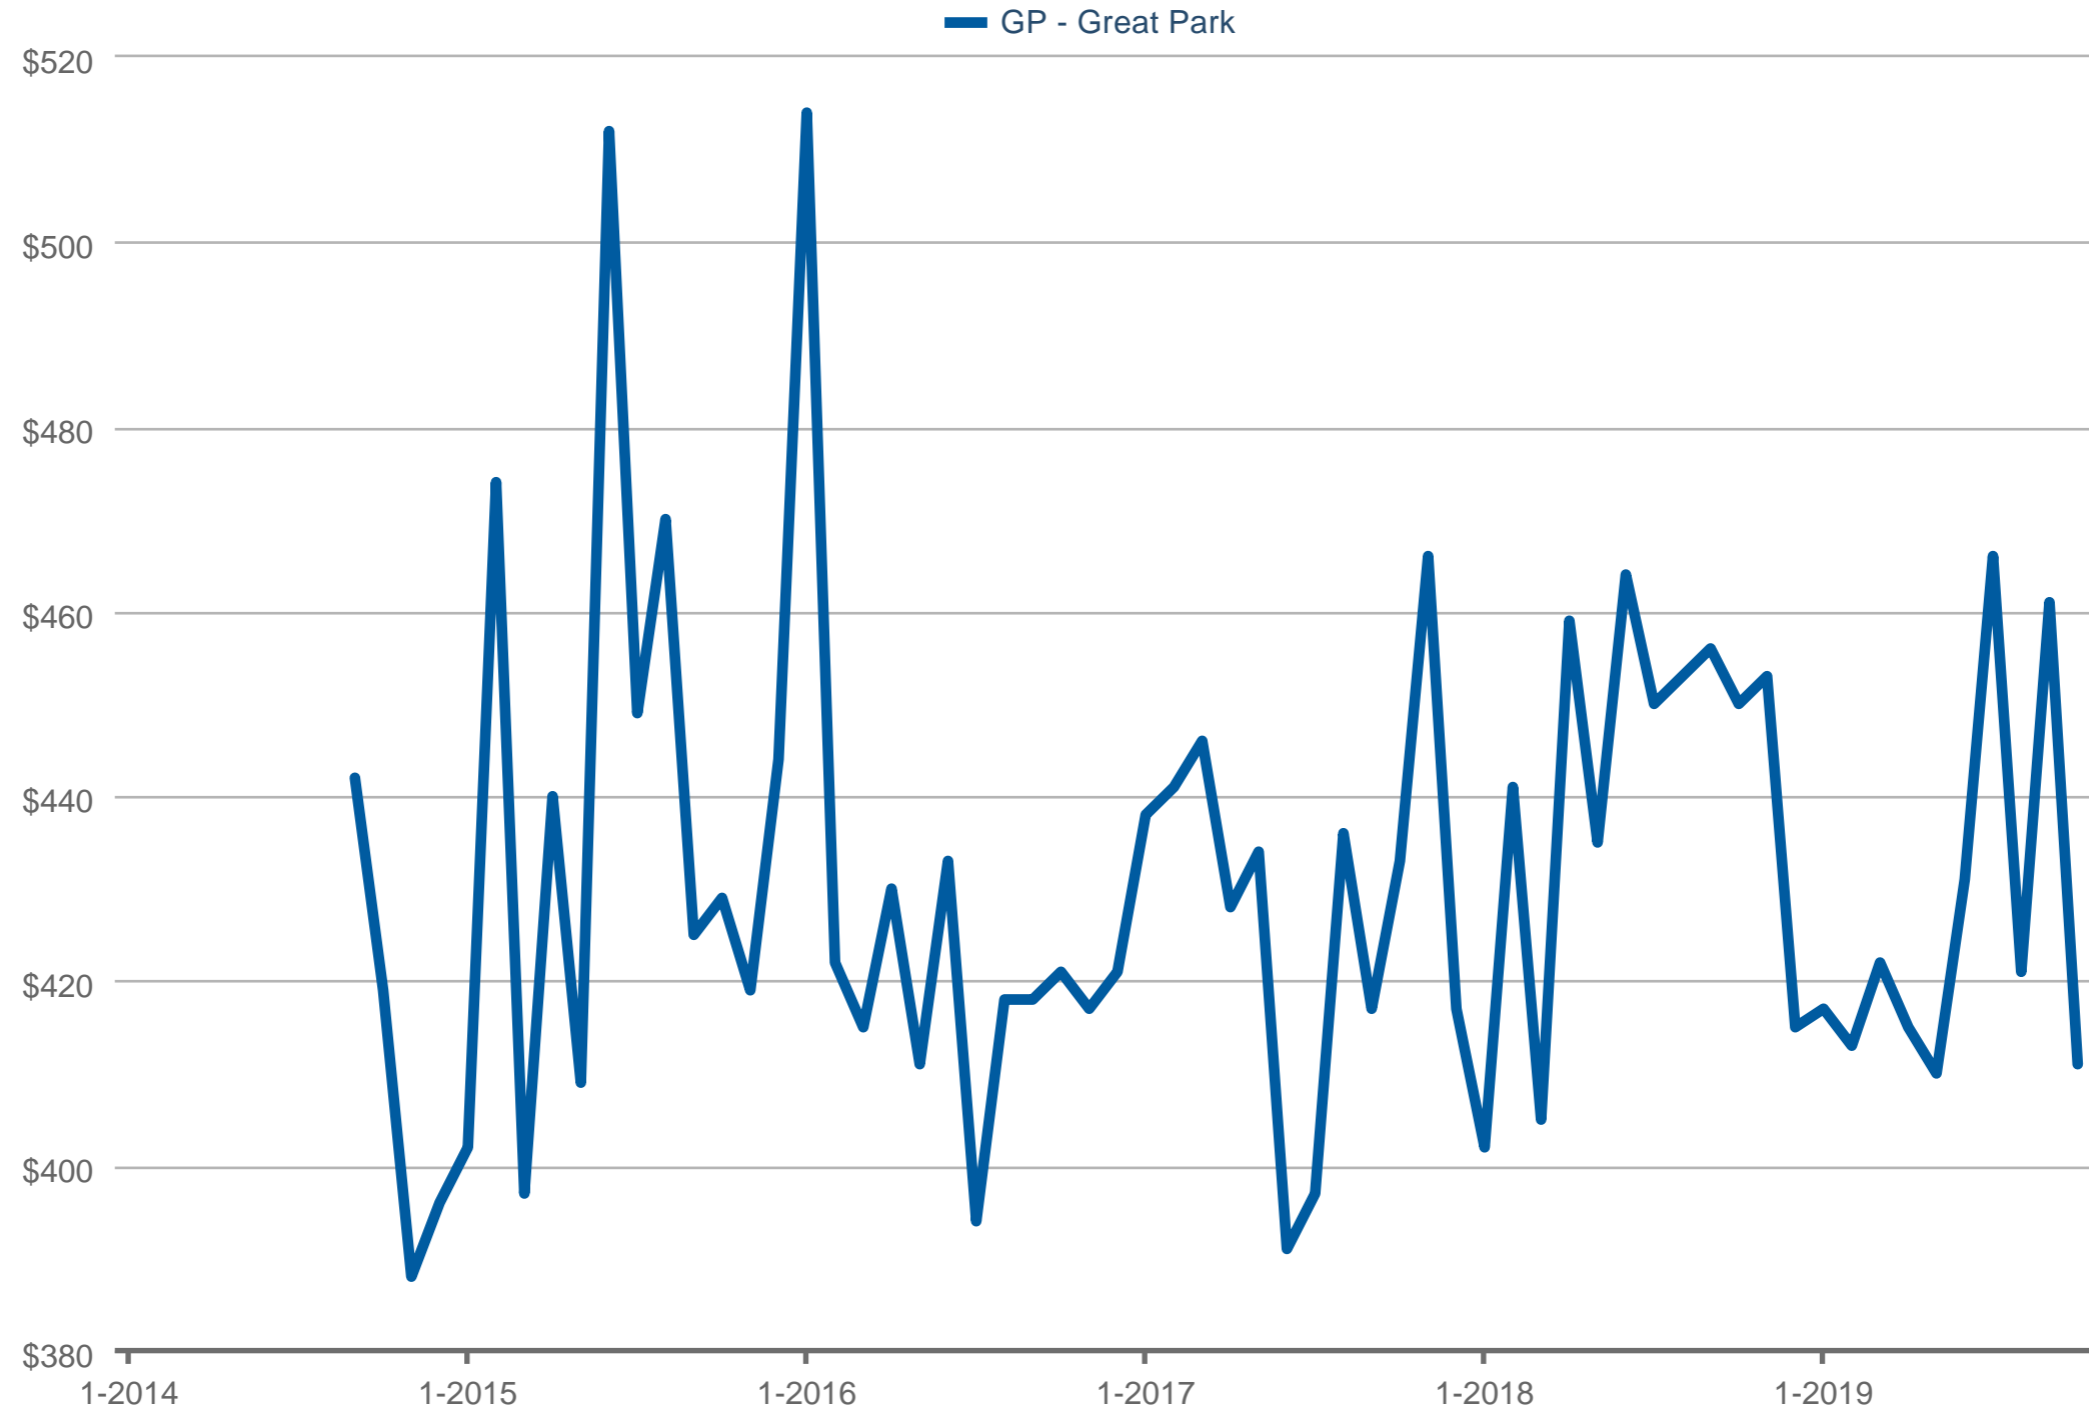

### Median Price Per Square Foot

GP - Great Park

Each data point is one month of activity. Data is from November 5, 2019.

All data is from the California Regional Multiple Listing Service, INC. InfoSparks © 2024 ShowingTime.