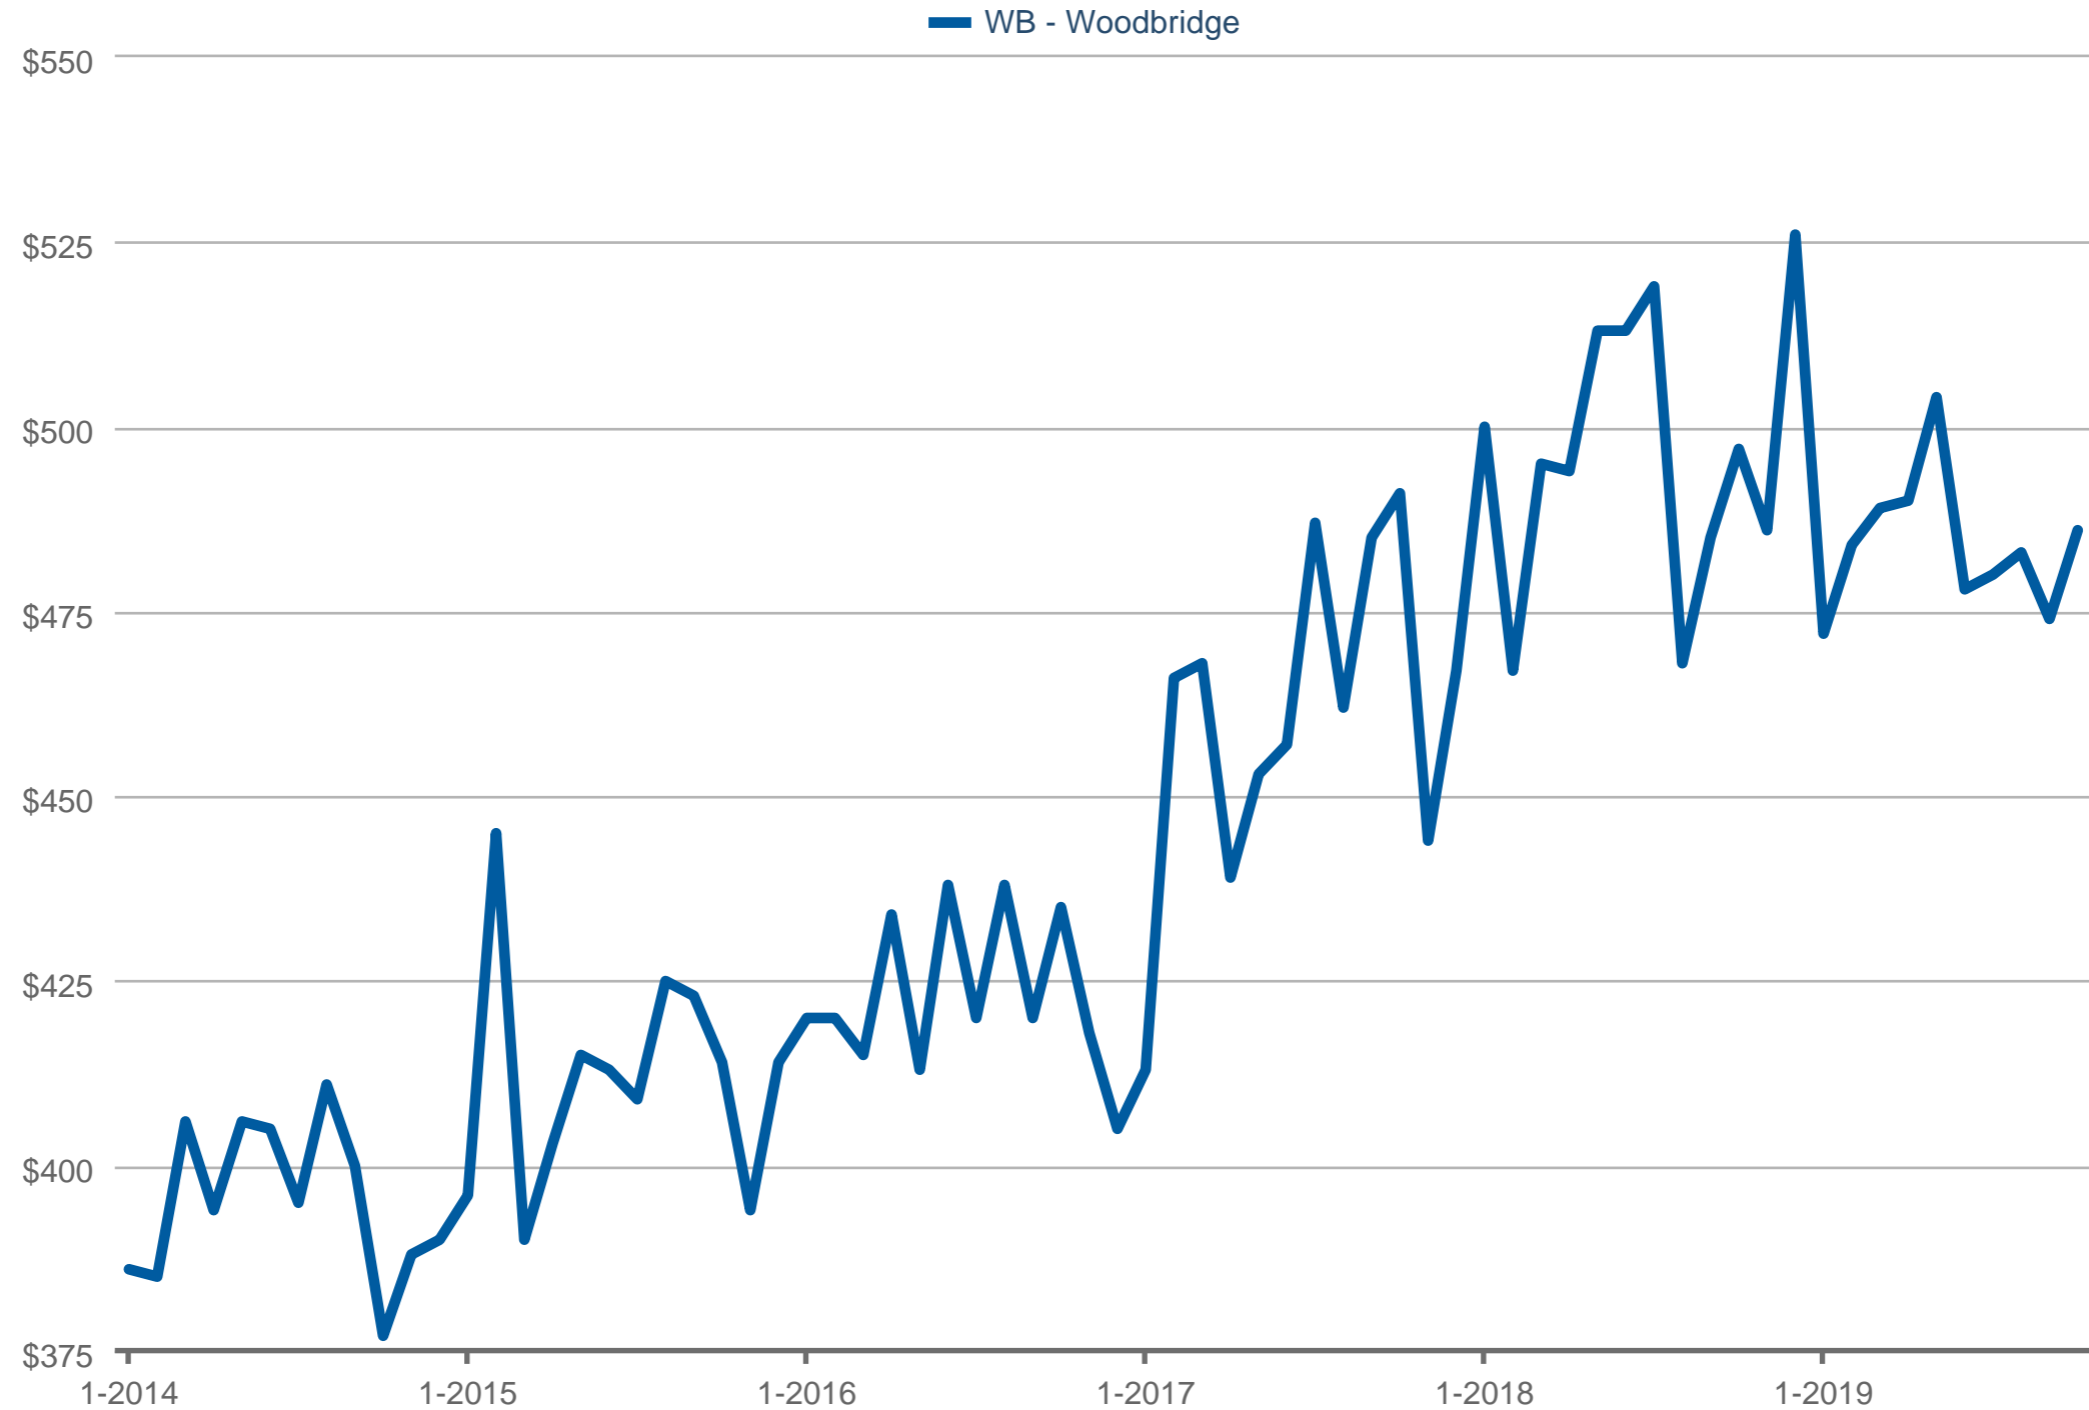

### Median Price Per Square Foot

WB - Woodbridge

Each data point is one month of activity. Data is from November 5, 2019.

All data is from the California Regional Multiple Listing Service, INC. InfoSparks © 2024 ShowingTime.