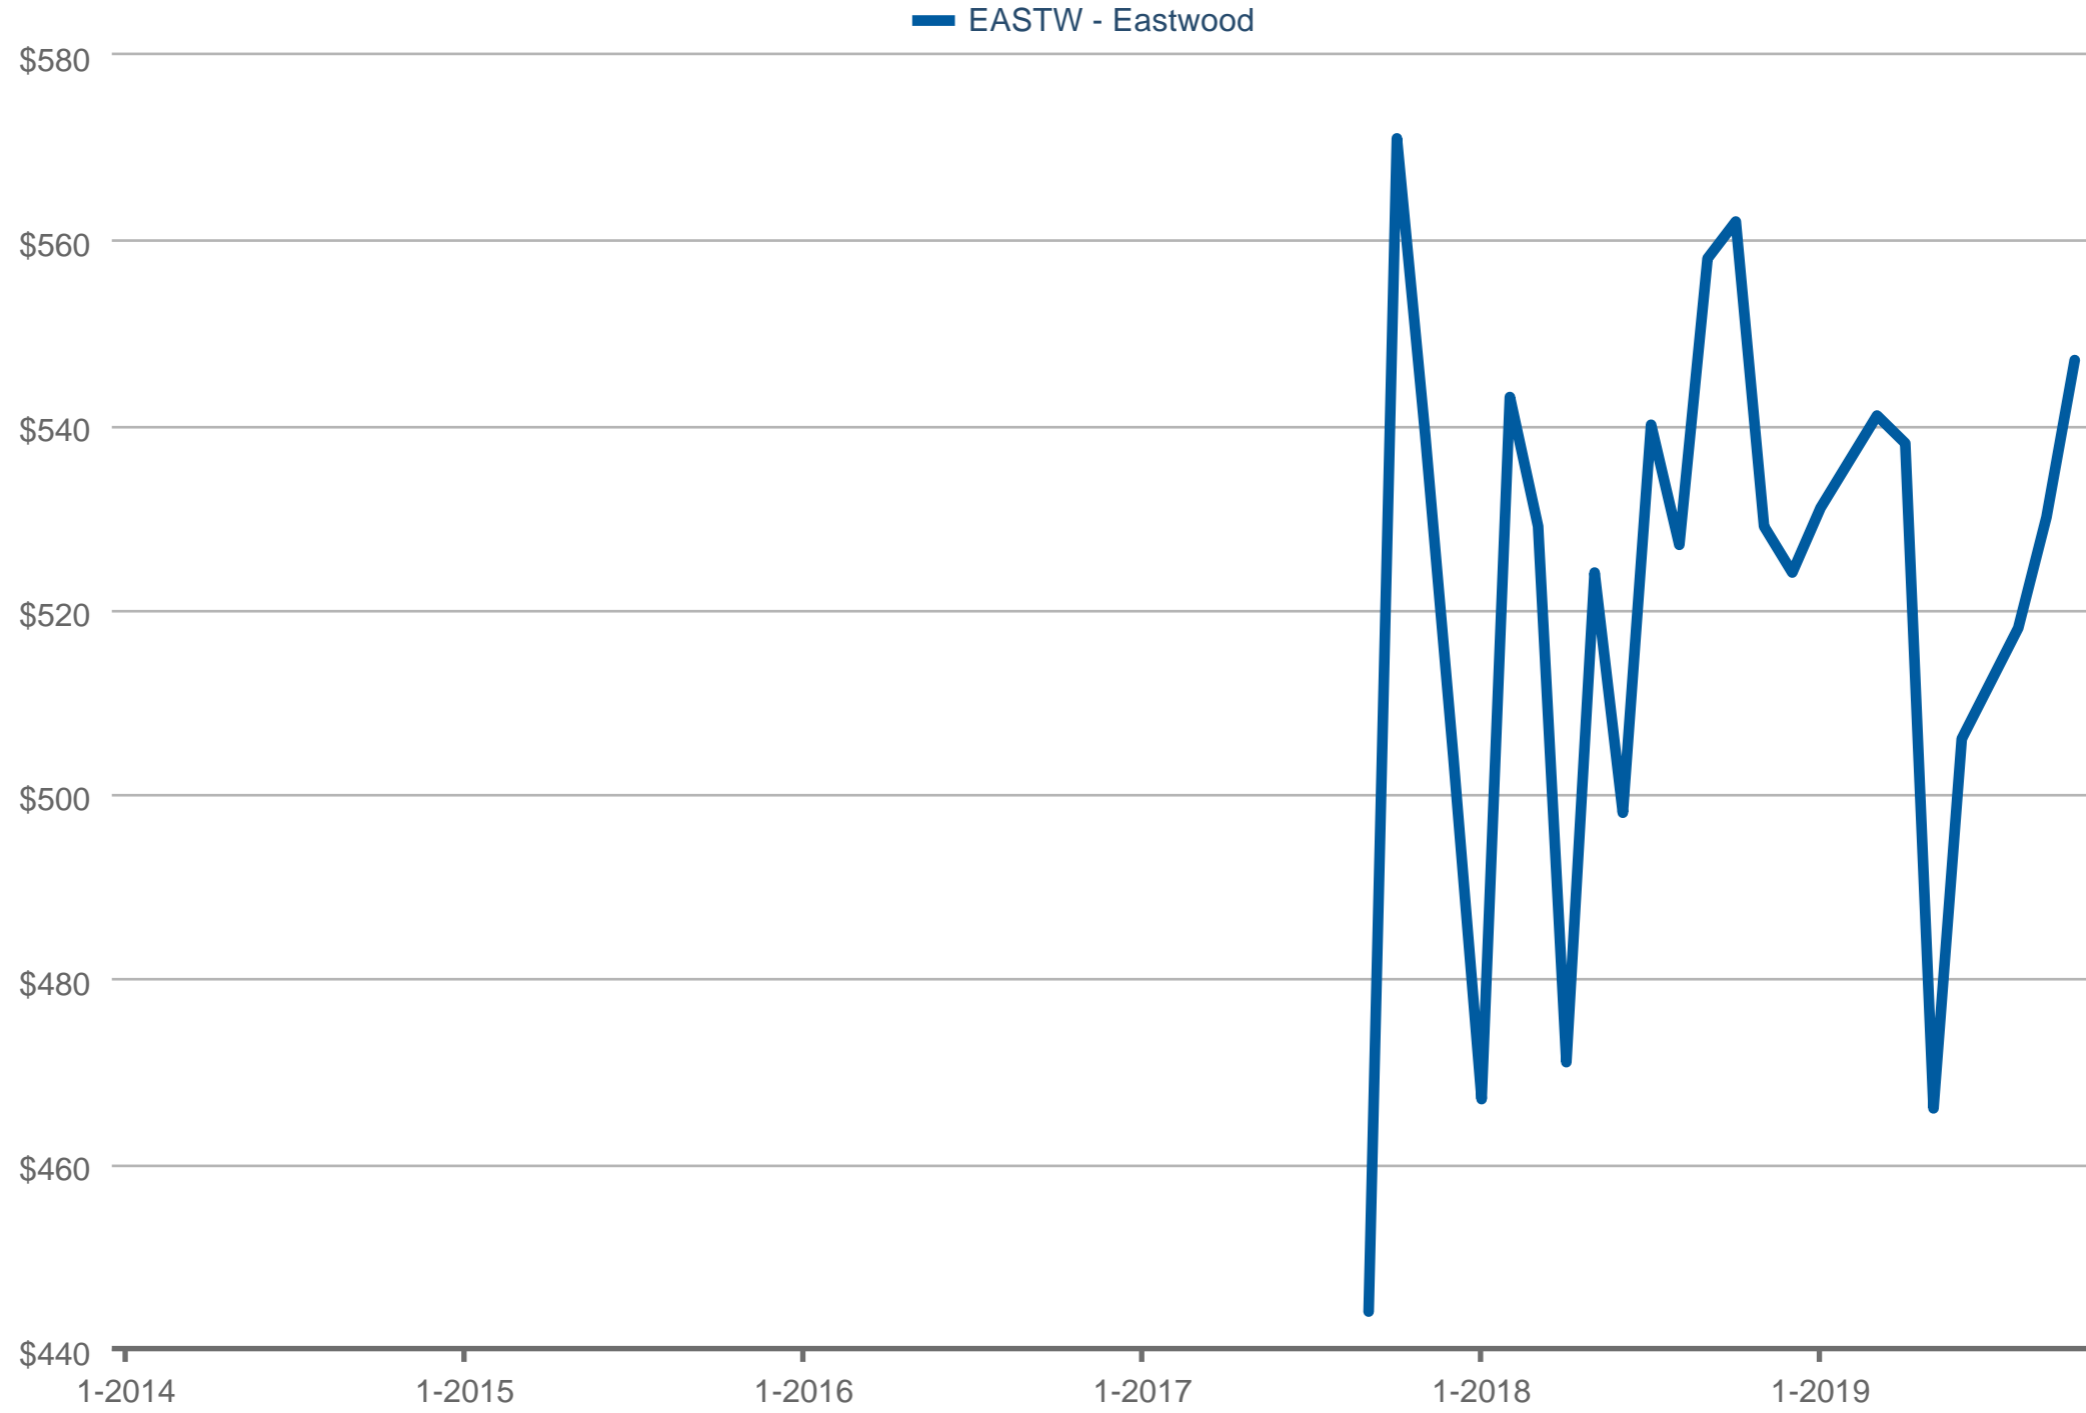

**Median Price Per Square Foot**

EASTW - Eastwood

Each data point is one month of activity. Data is from November 5, 2019.