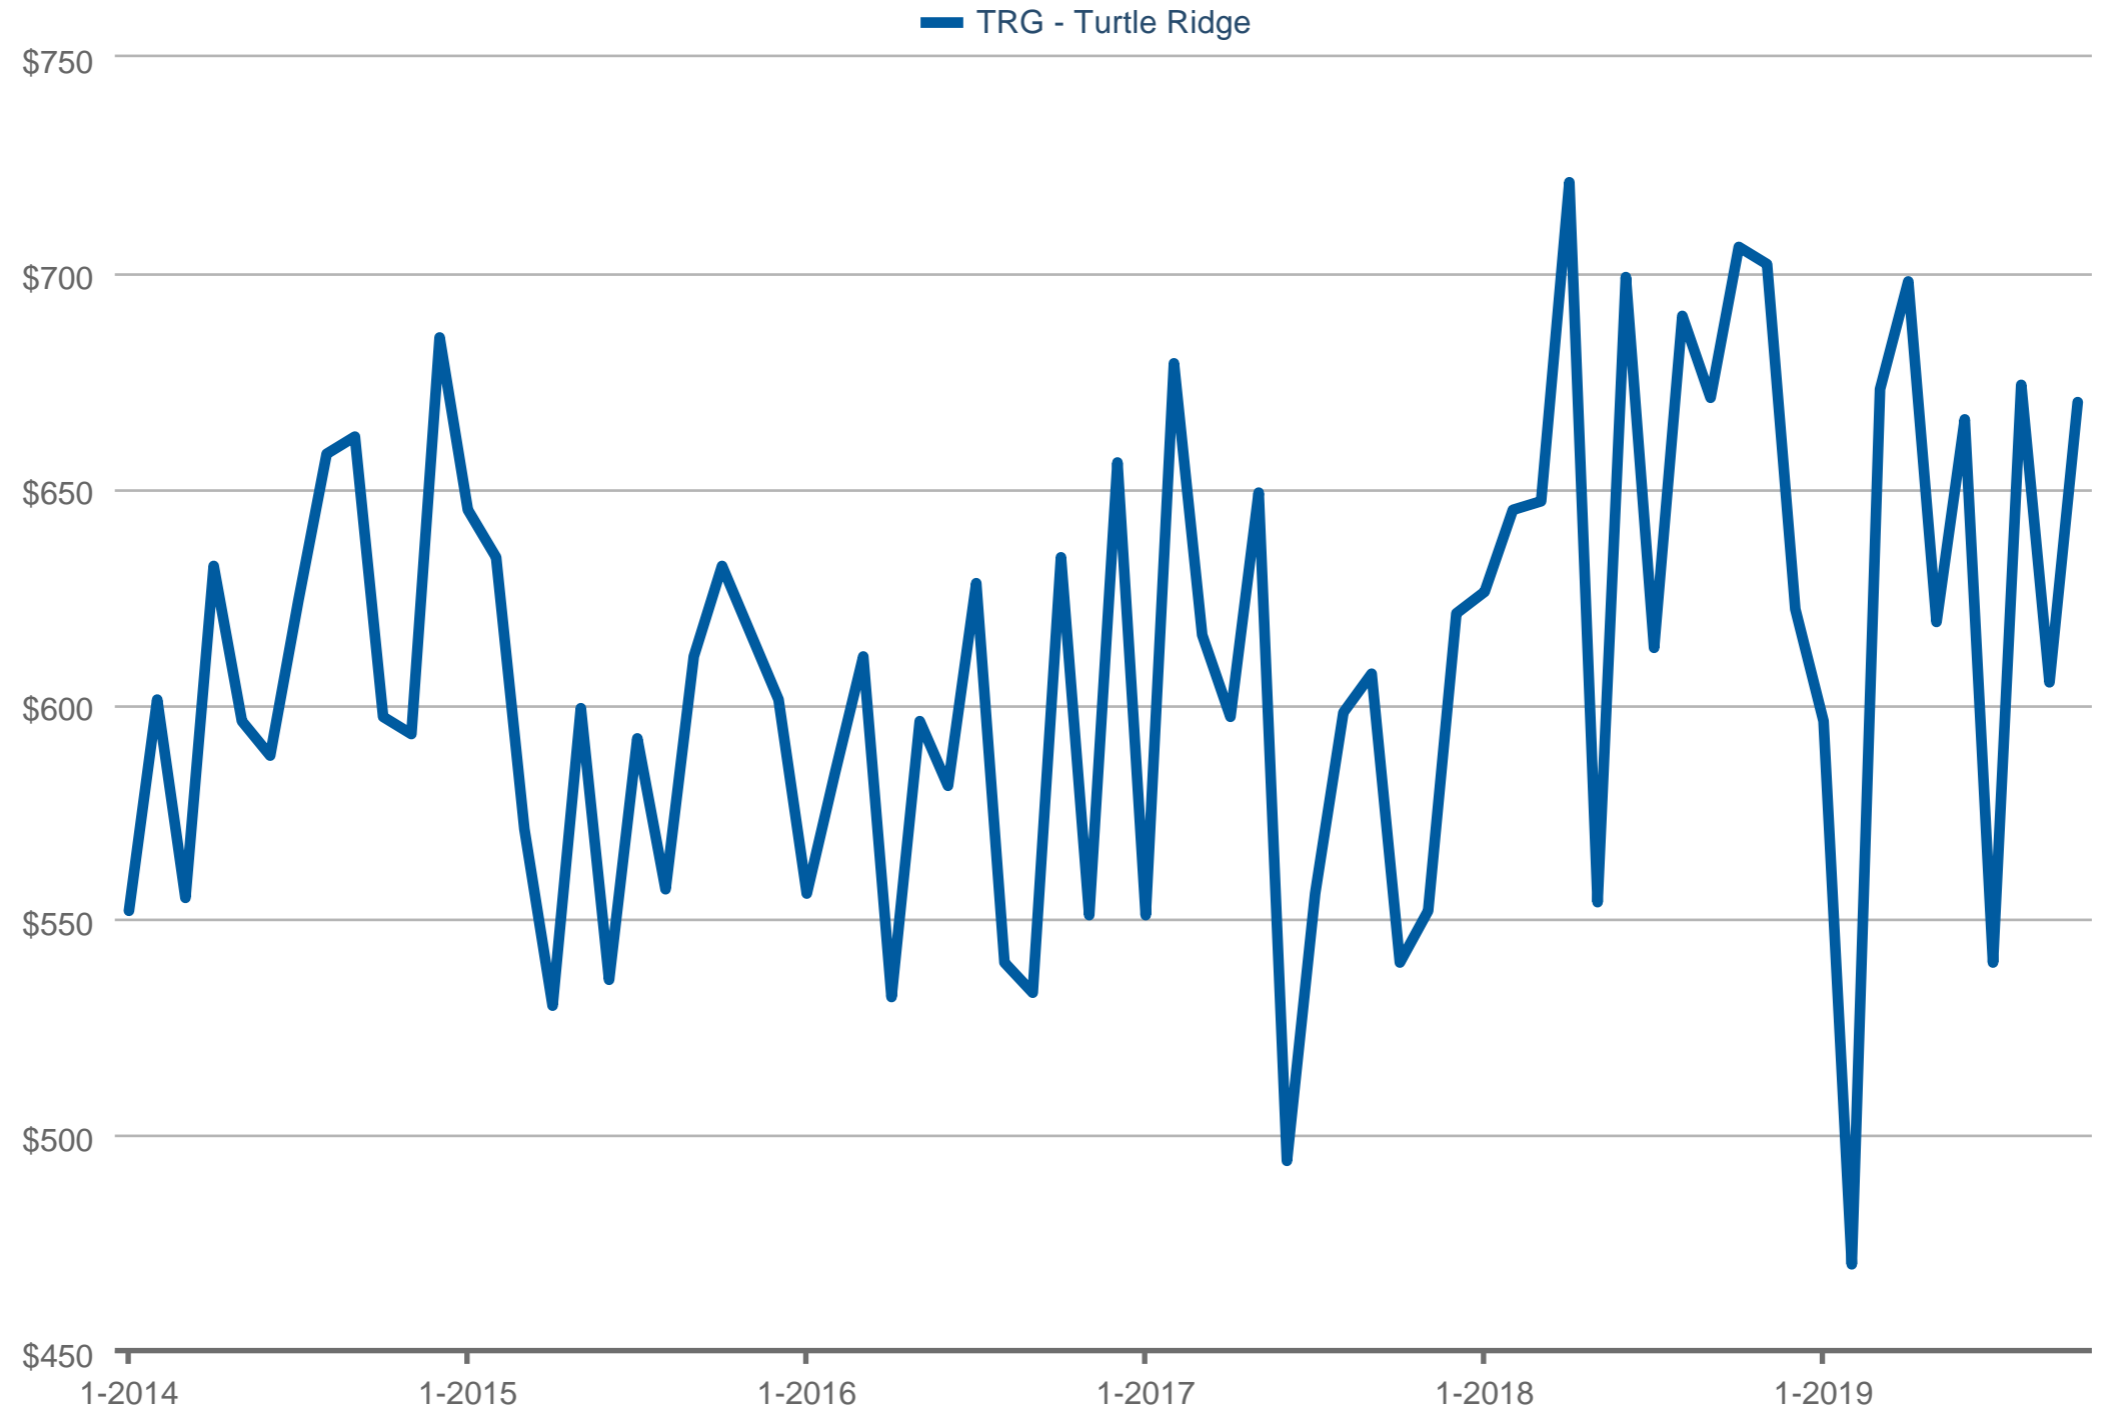

Median Price Per Square Foot

TRG - Turtle Ridge

Each data point is one month of activity. Data is from November 5, 2019.

All data is from the California Regional Multiple Listing Service, INC. InfoSparks © 2024 ShowingTime.