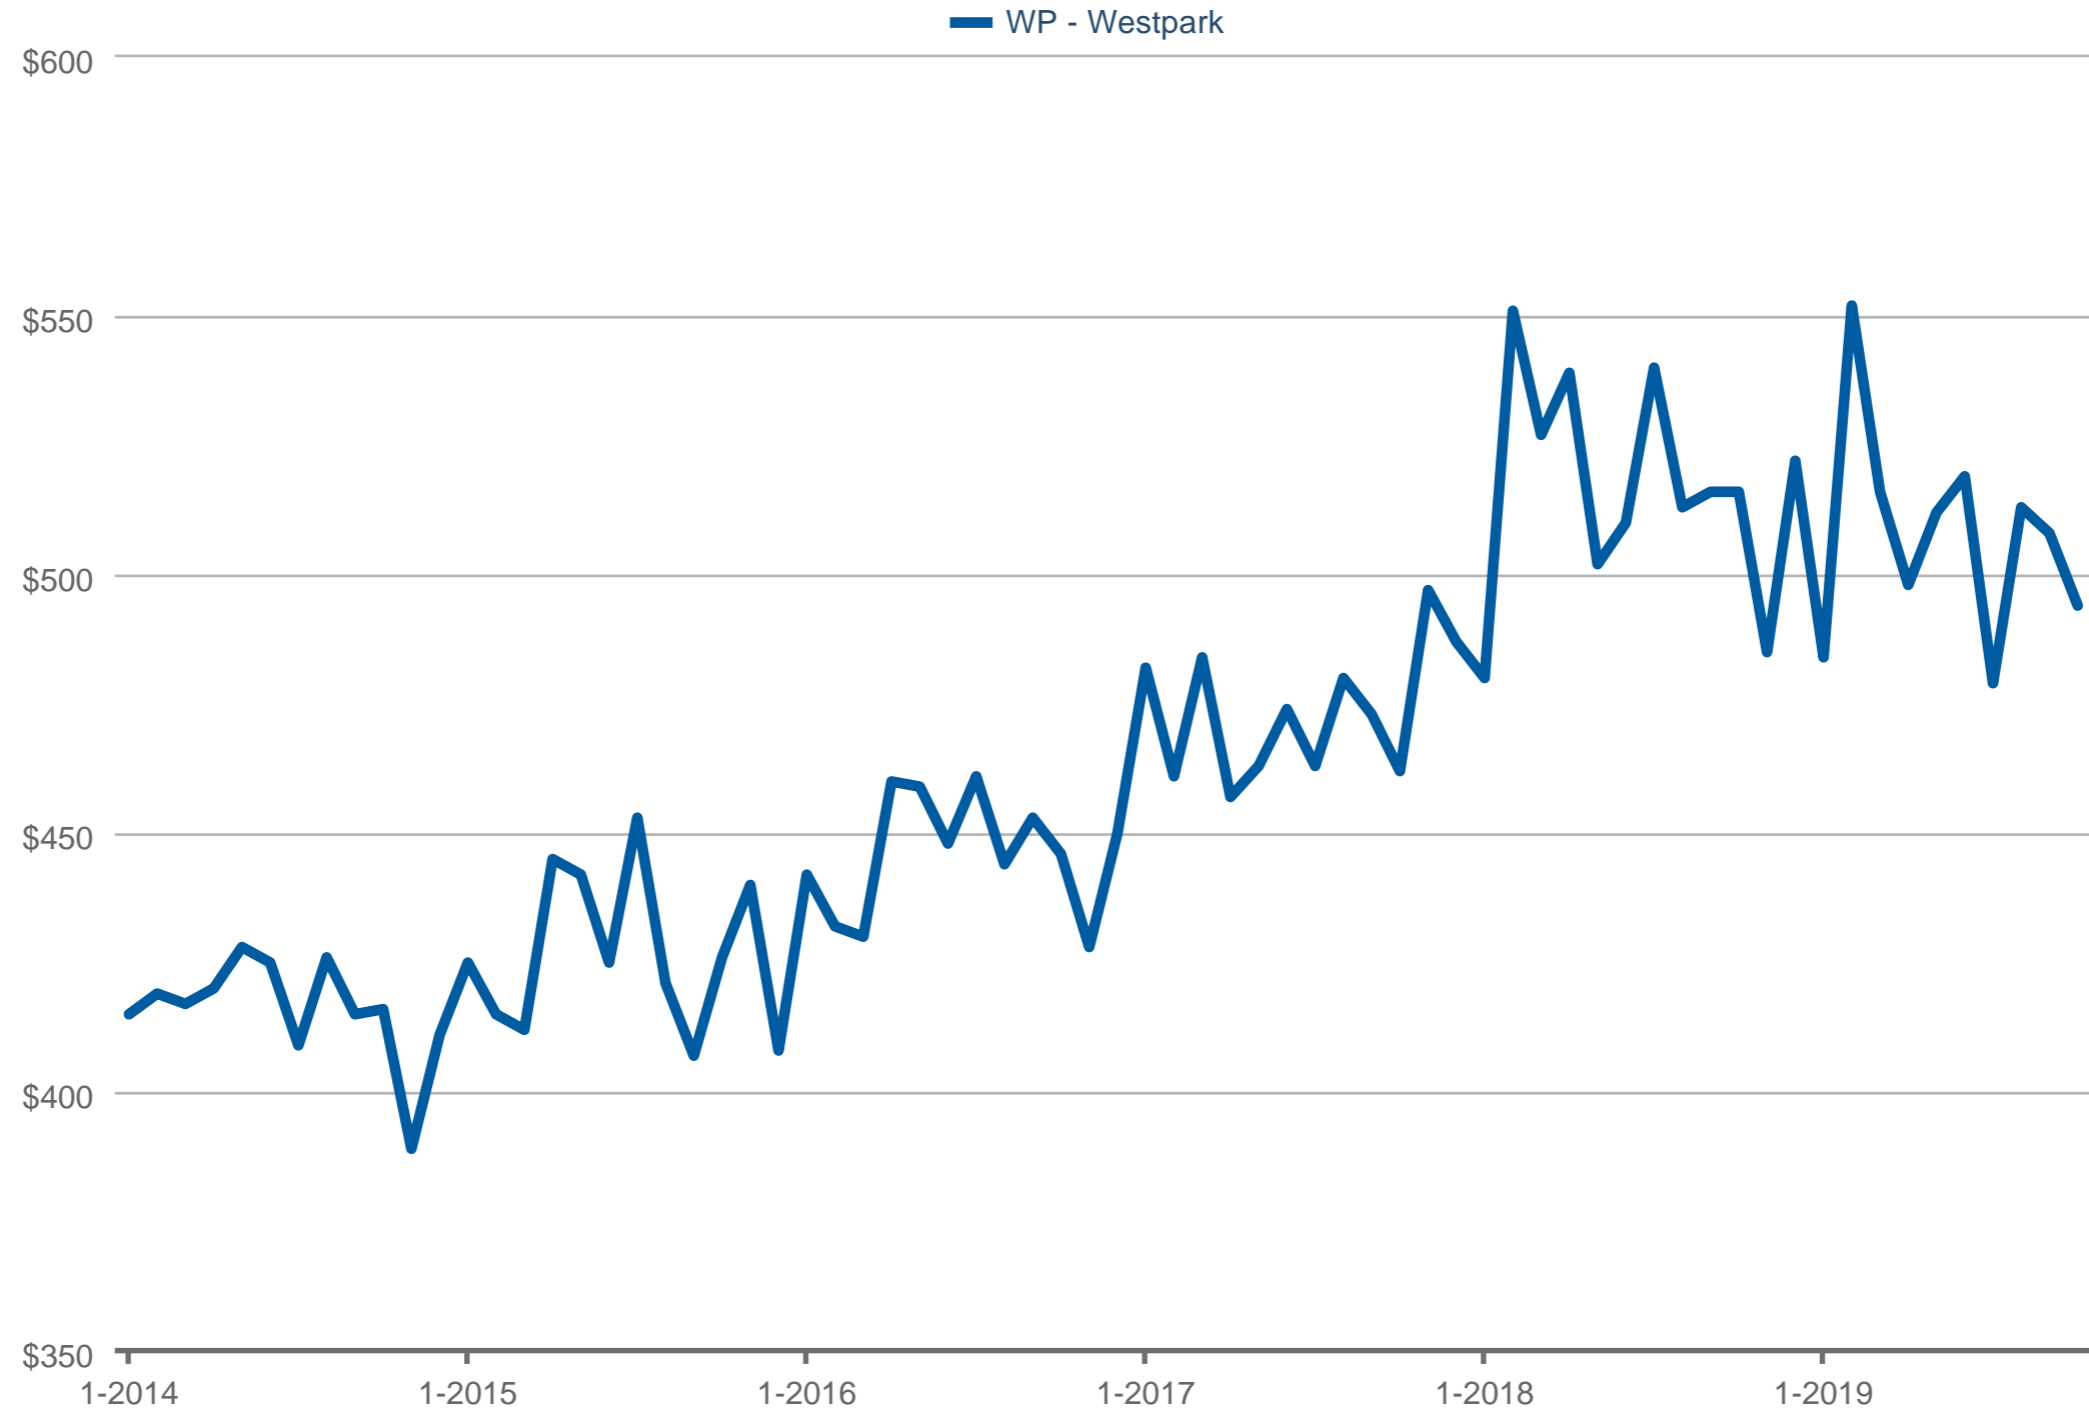

Median Price Per Square Foot

WP - Westpark

Each data point is one month of activity. Data is from November 5, 2019.

All data is from the California Regional Multiple Listing Service, INC. InfoSparks © 2024 ShowingTime.