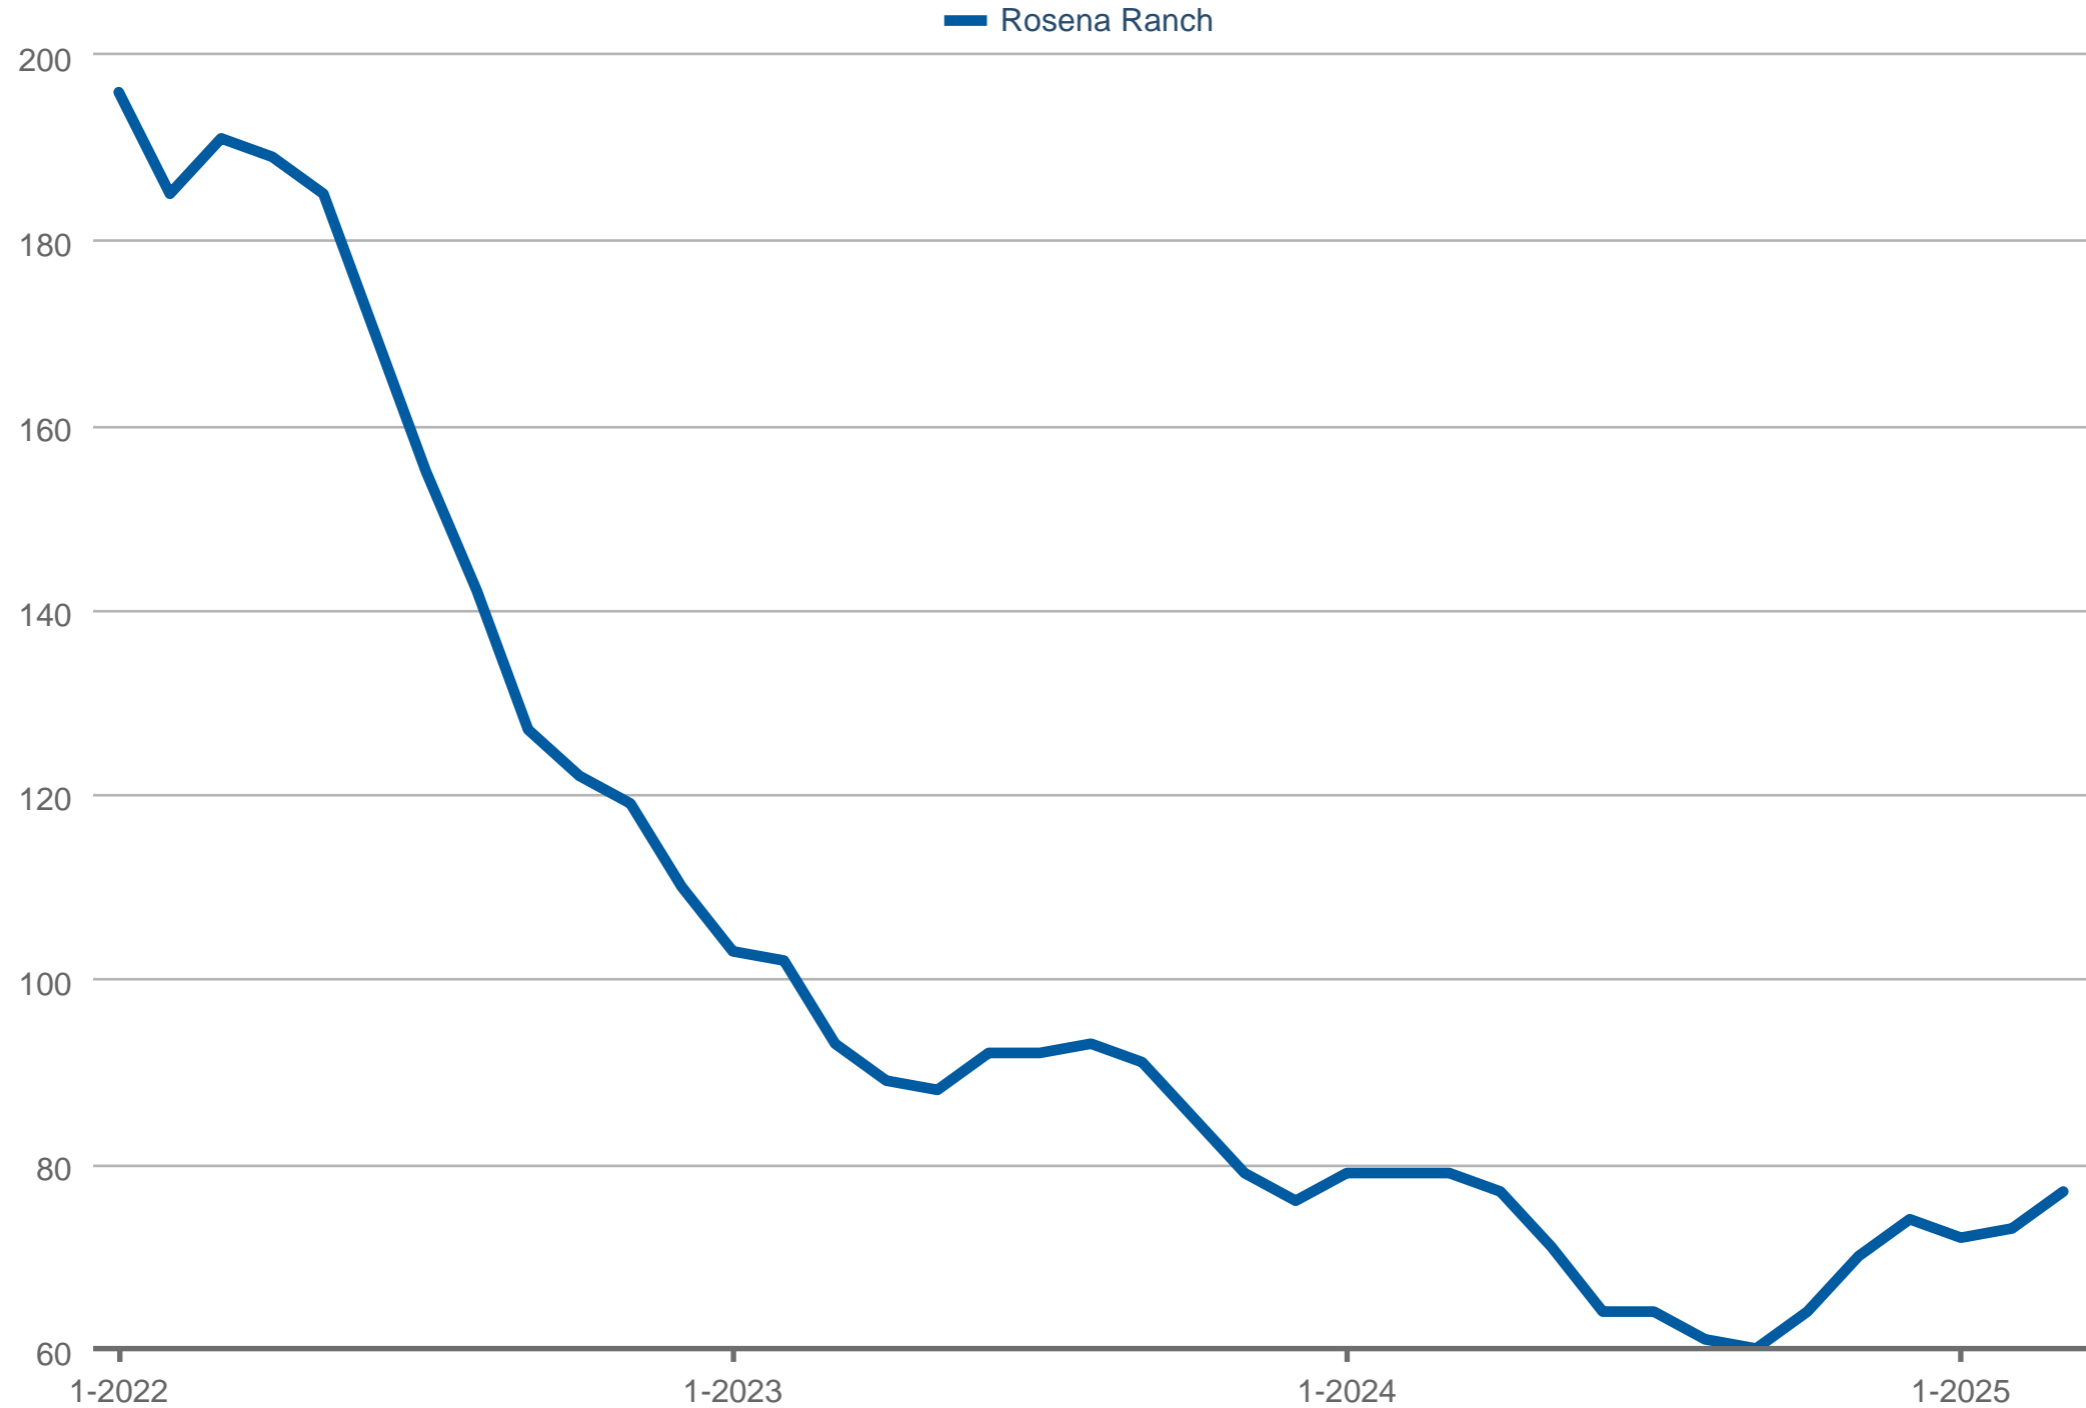

Jonathan Perea (CA DRE #01908216)
 REALTOR Salesperson - CENTURY 21 KING

Cell: 909-205-7500
realtorjonathan1@gmail.com
www.jonathanperea.com/

Closed Sales

Rosena Ranch*: Residential

Each data point is 12 months of activity. Data is from April 4, 2025.