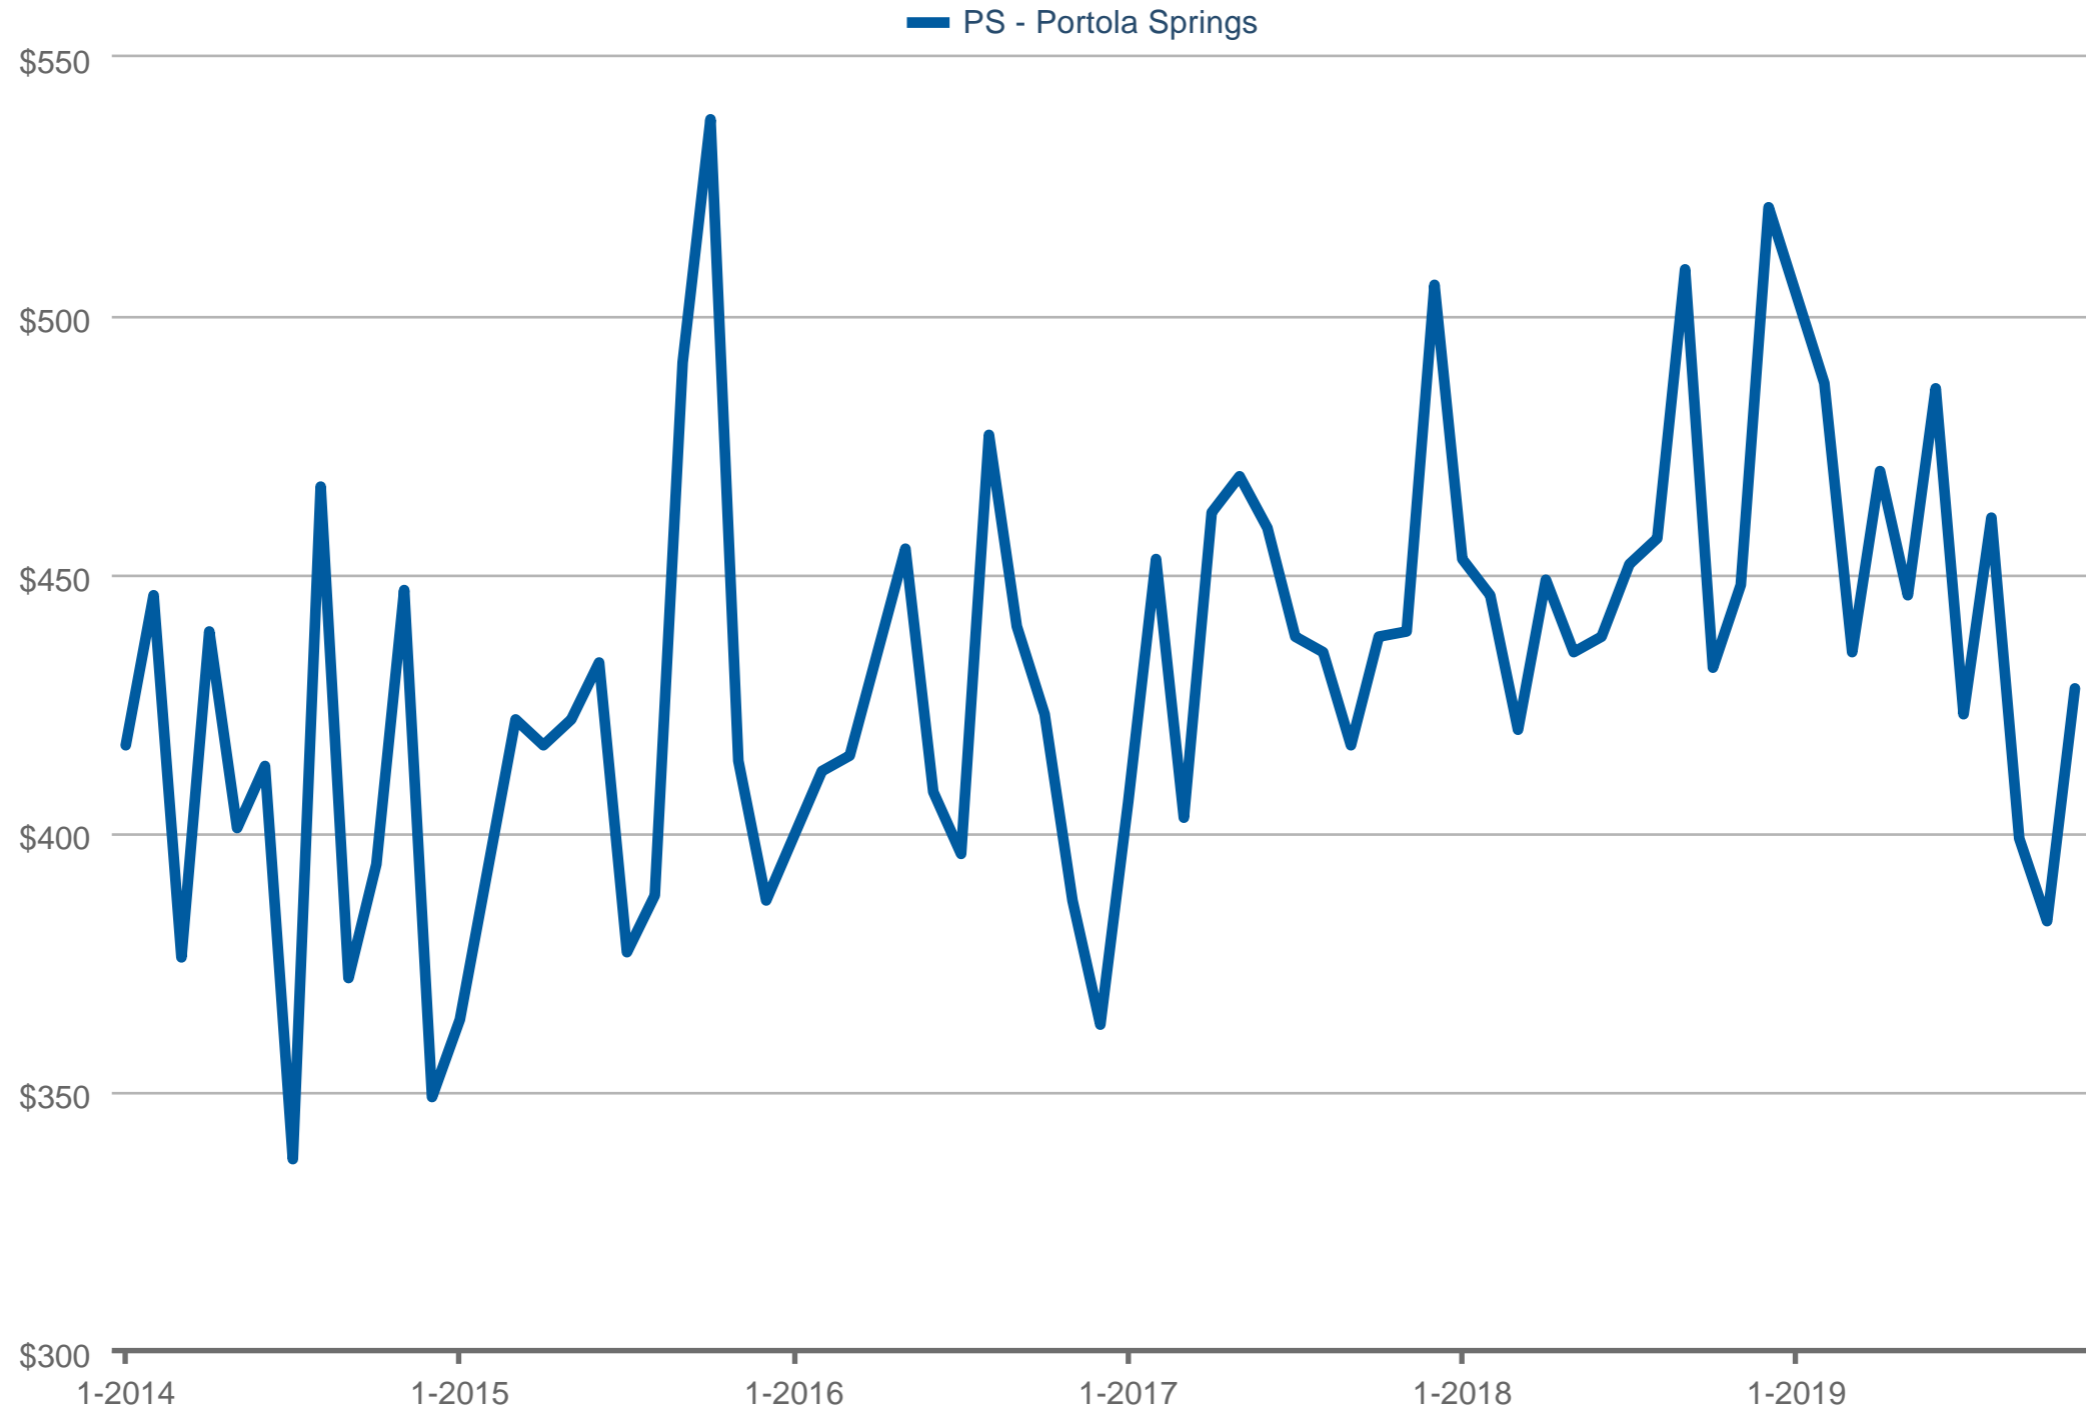

Median Price Per Square Foot

PS - Portola Springs: Single Family

Each data point is one month of activity. Data is from December 10, 2019.

All data is from the California Regional Multiple Listing Service, INC. InfoSparks © 2024 ShowingTime.