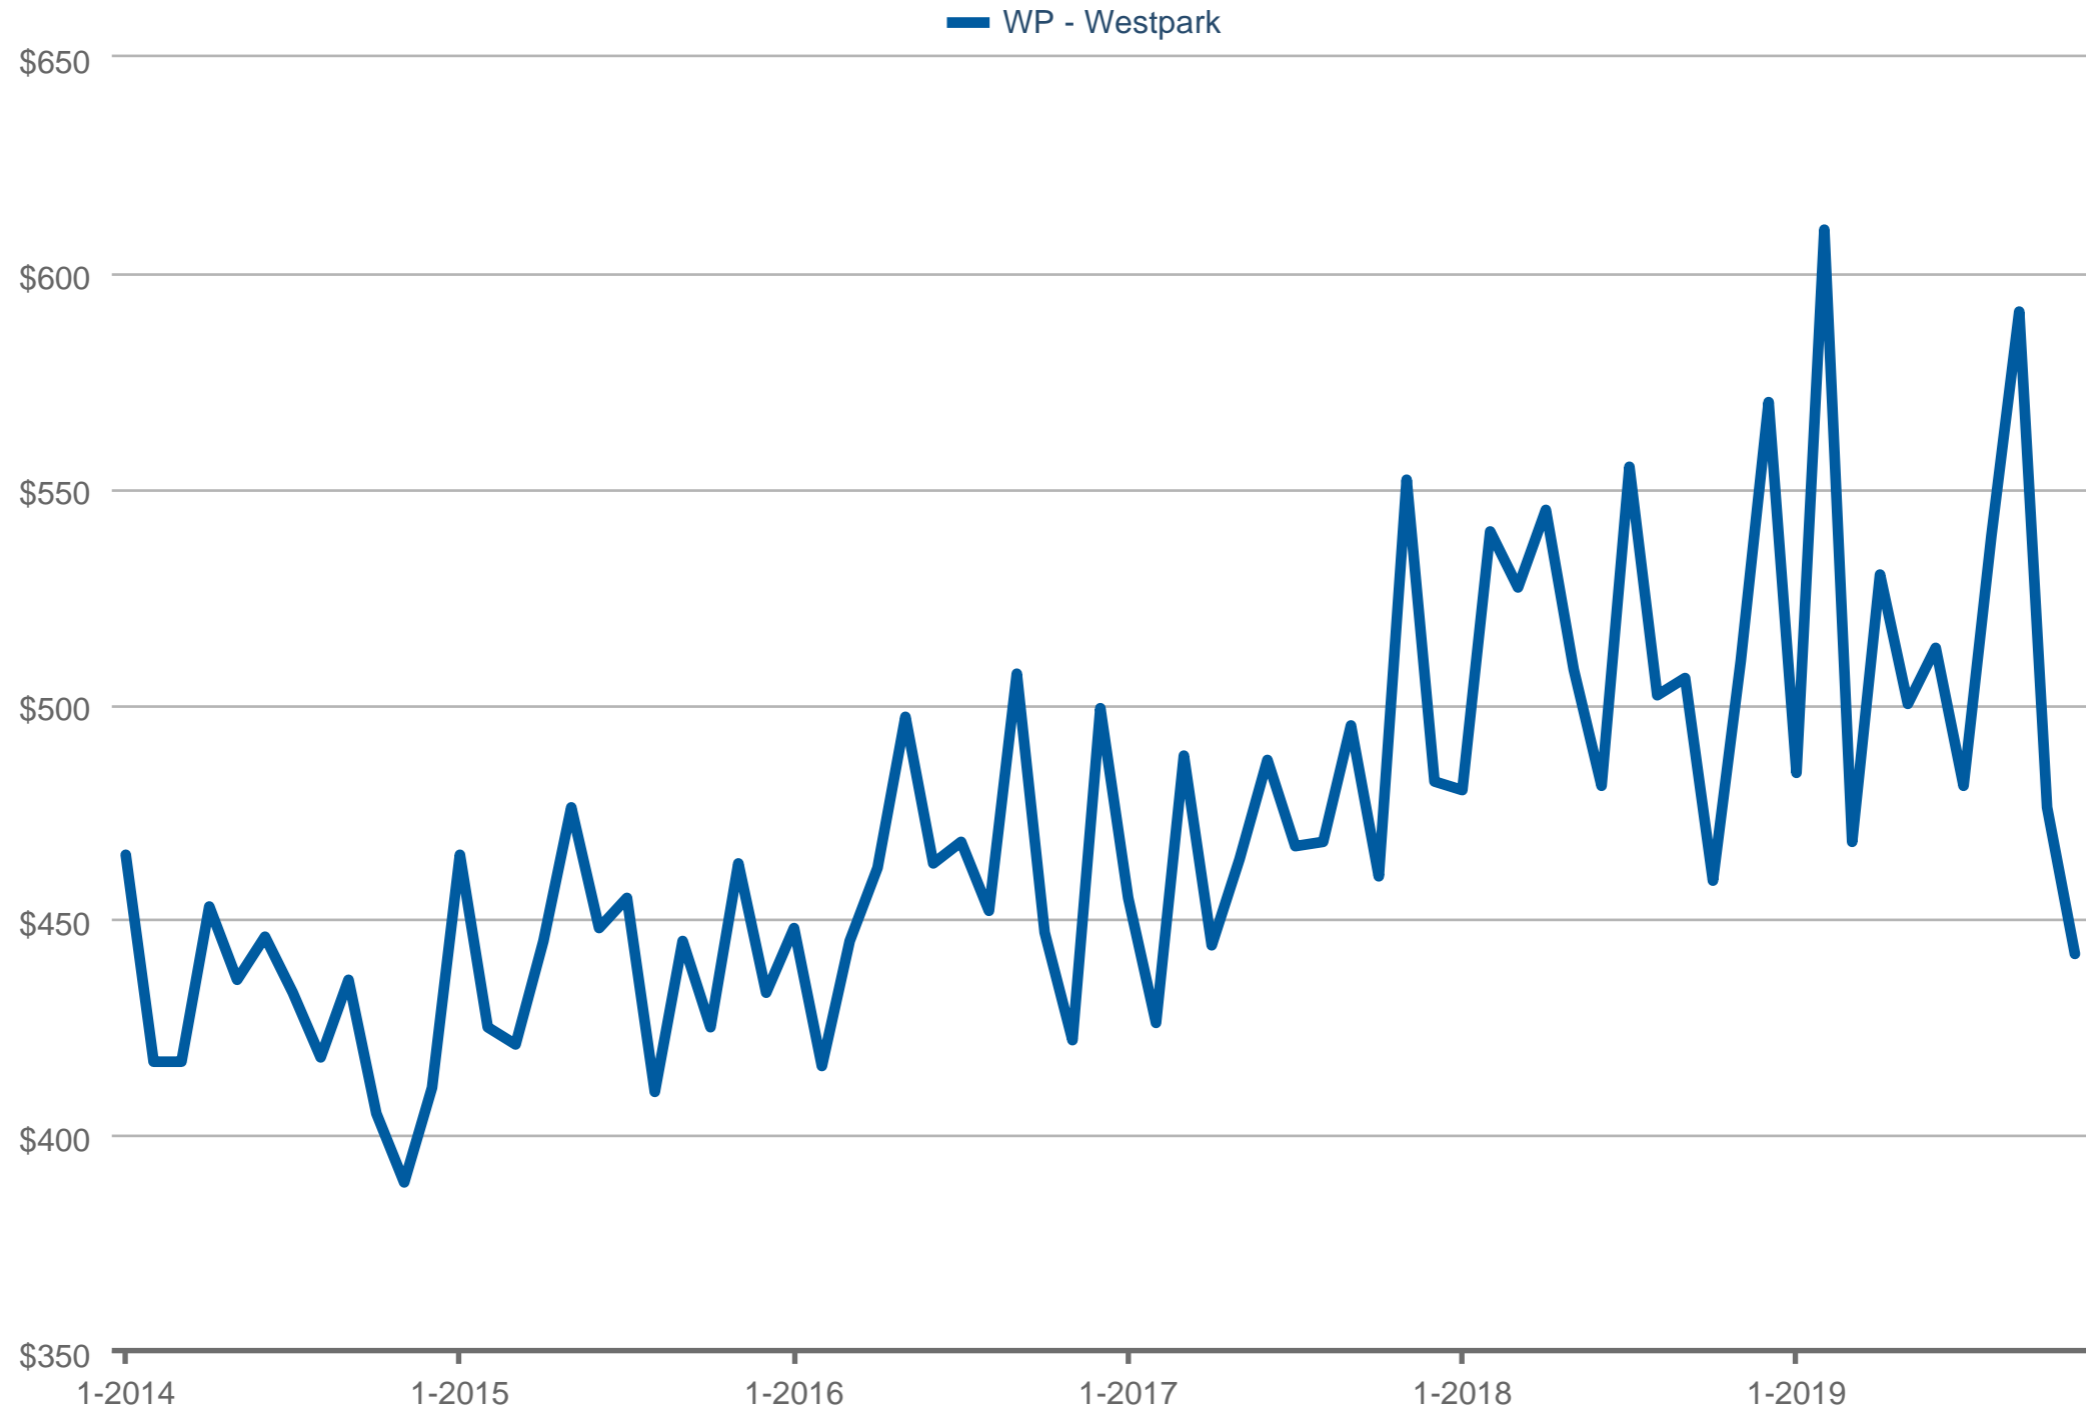

### Median Price Per Square Foot

WP - Westpark: Single Family

Each data point is one month of activity. Data is from December 10, 2019.

All data is from the California Regional Multiple Listing Service, INC. InfoSparks © 2024 ShowingTime.