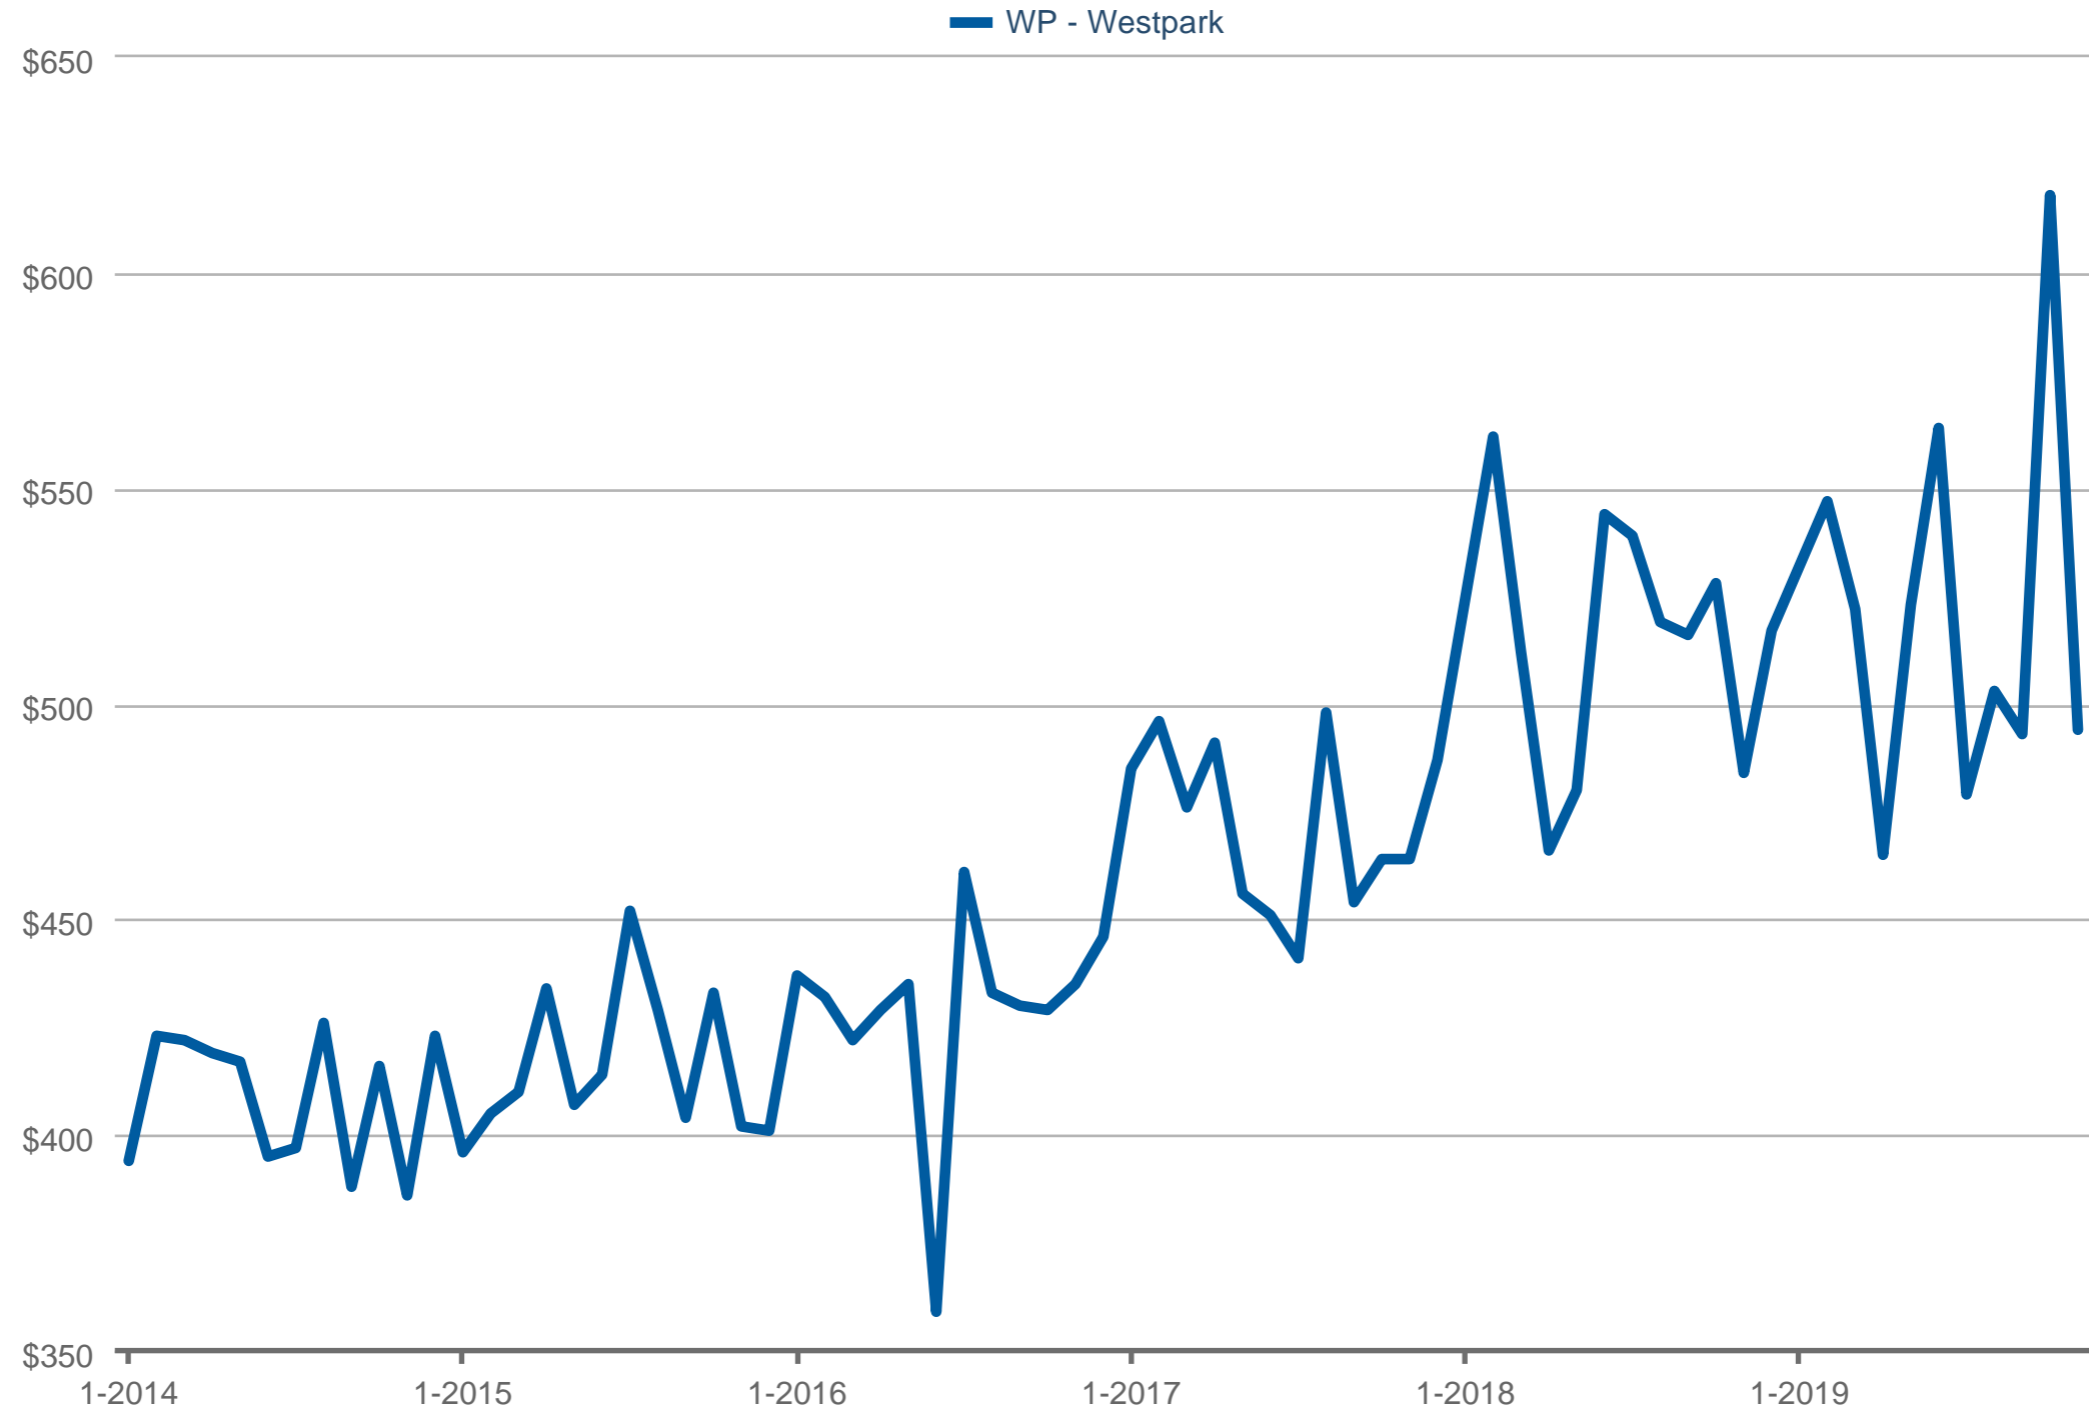

Median Price Per Square Foot

WP - Westpark: Condominium & Townhouse

Each data point is one month of activity. Data is from December 10, 2019.

All data is from the California Regional Multiple Listing Service, INC. InfoSparks © 2024 ShowingTime.