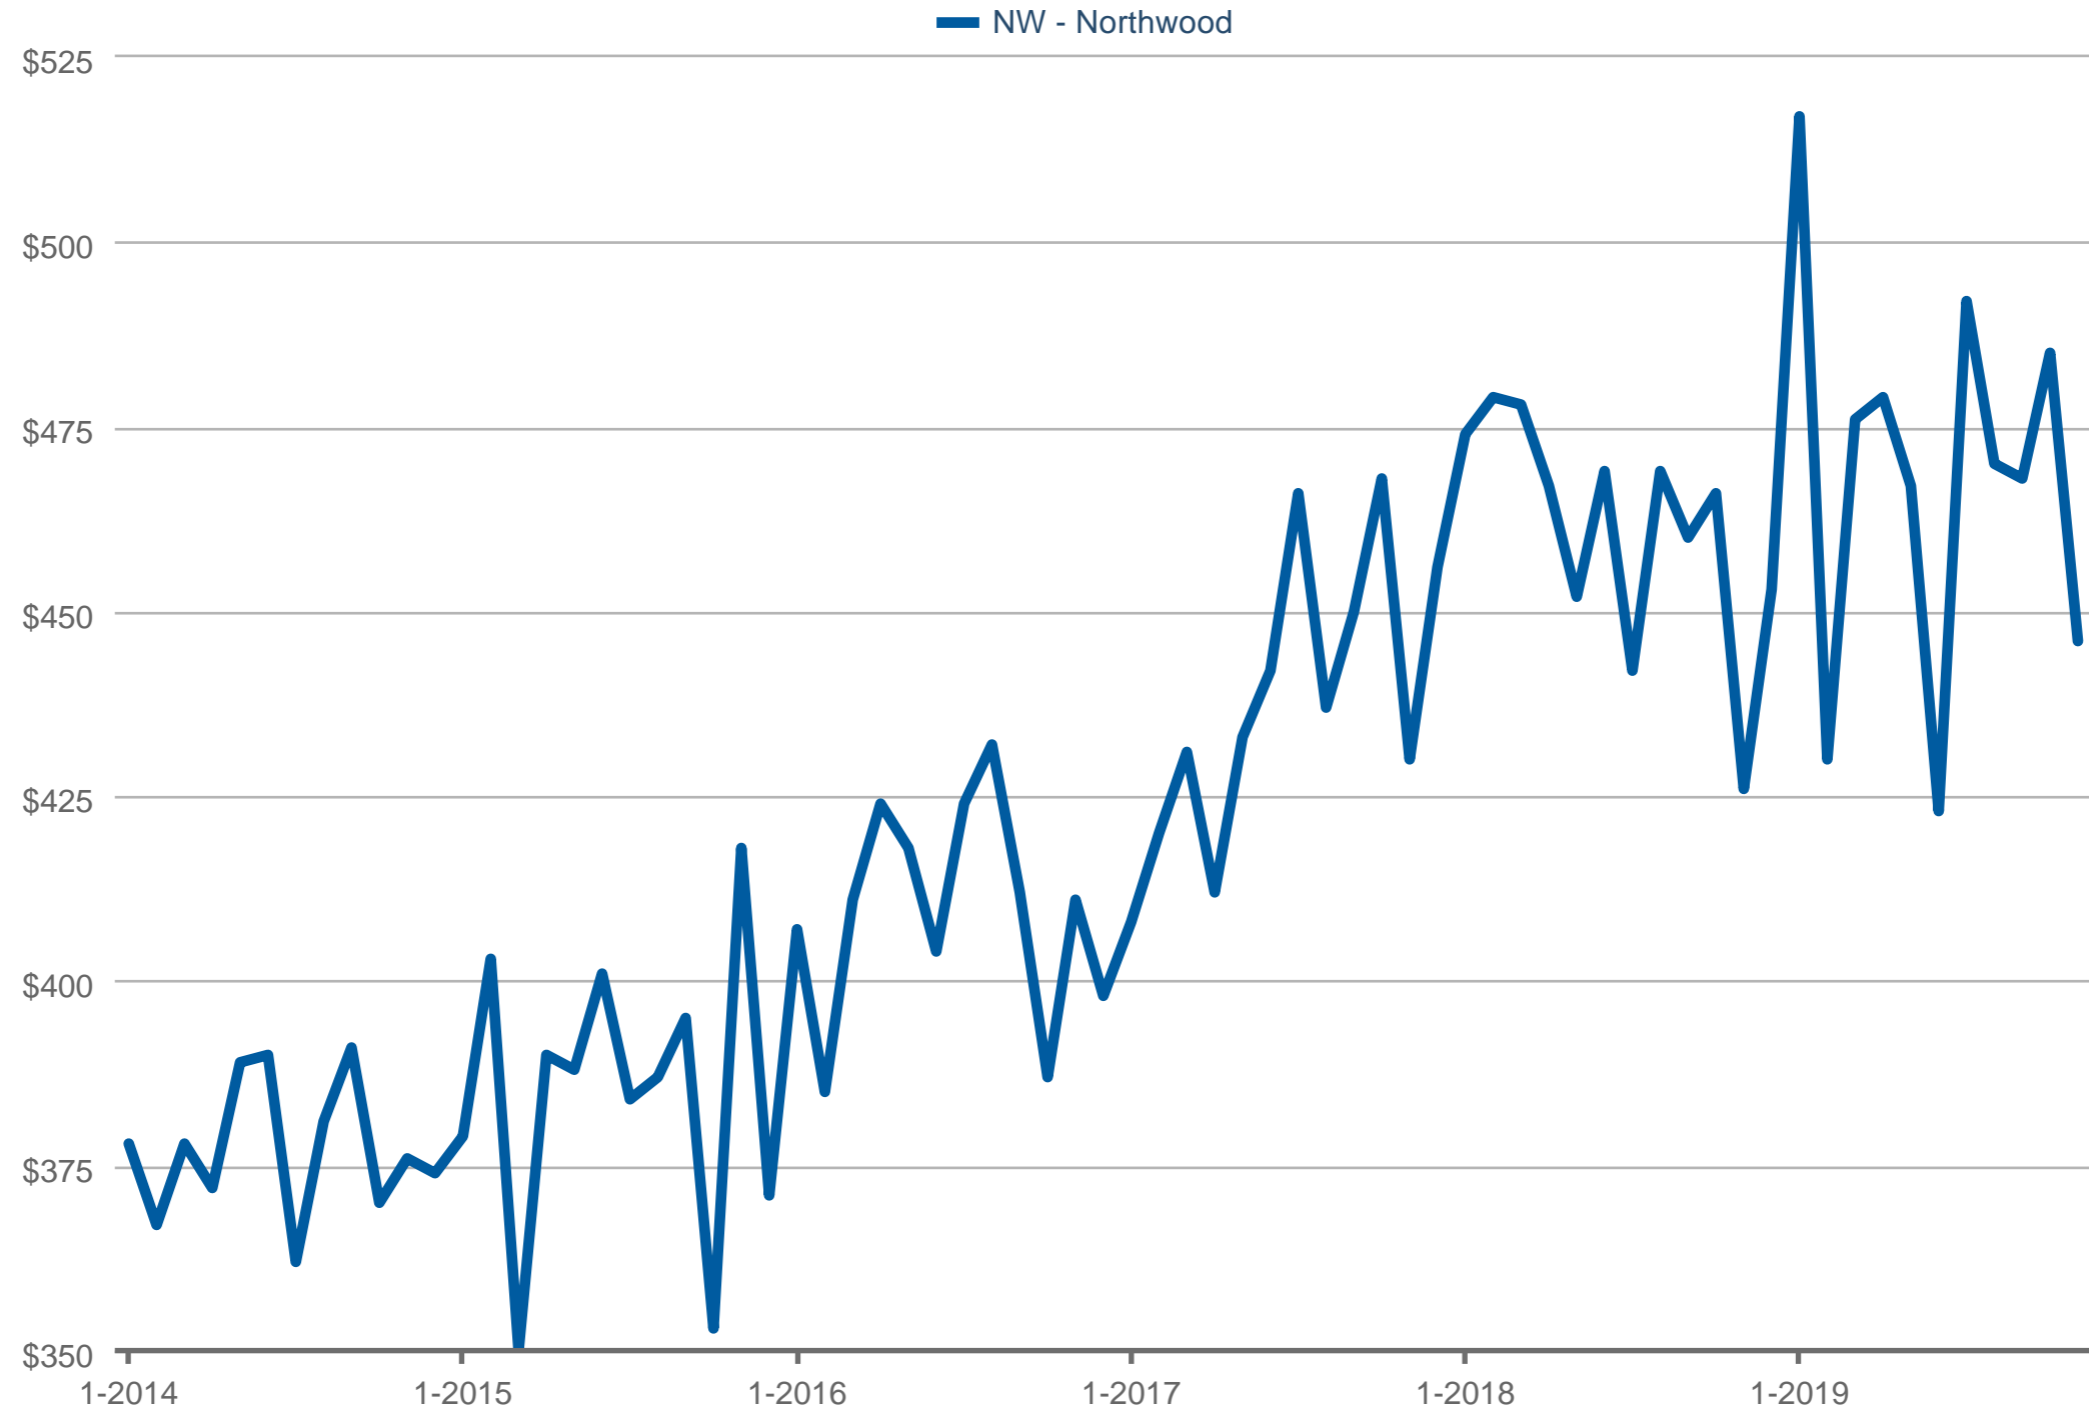

Median Price Per Square Foot

NW - Northwood: Condominium & Townhouse

Each data point is one month of activity. Data is from December 10, 2019.