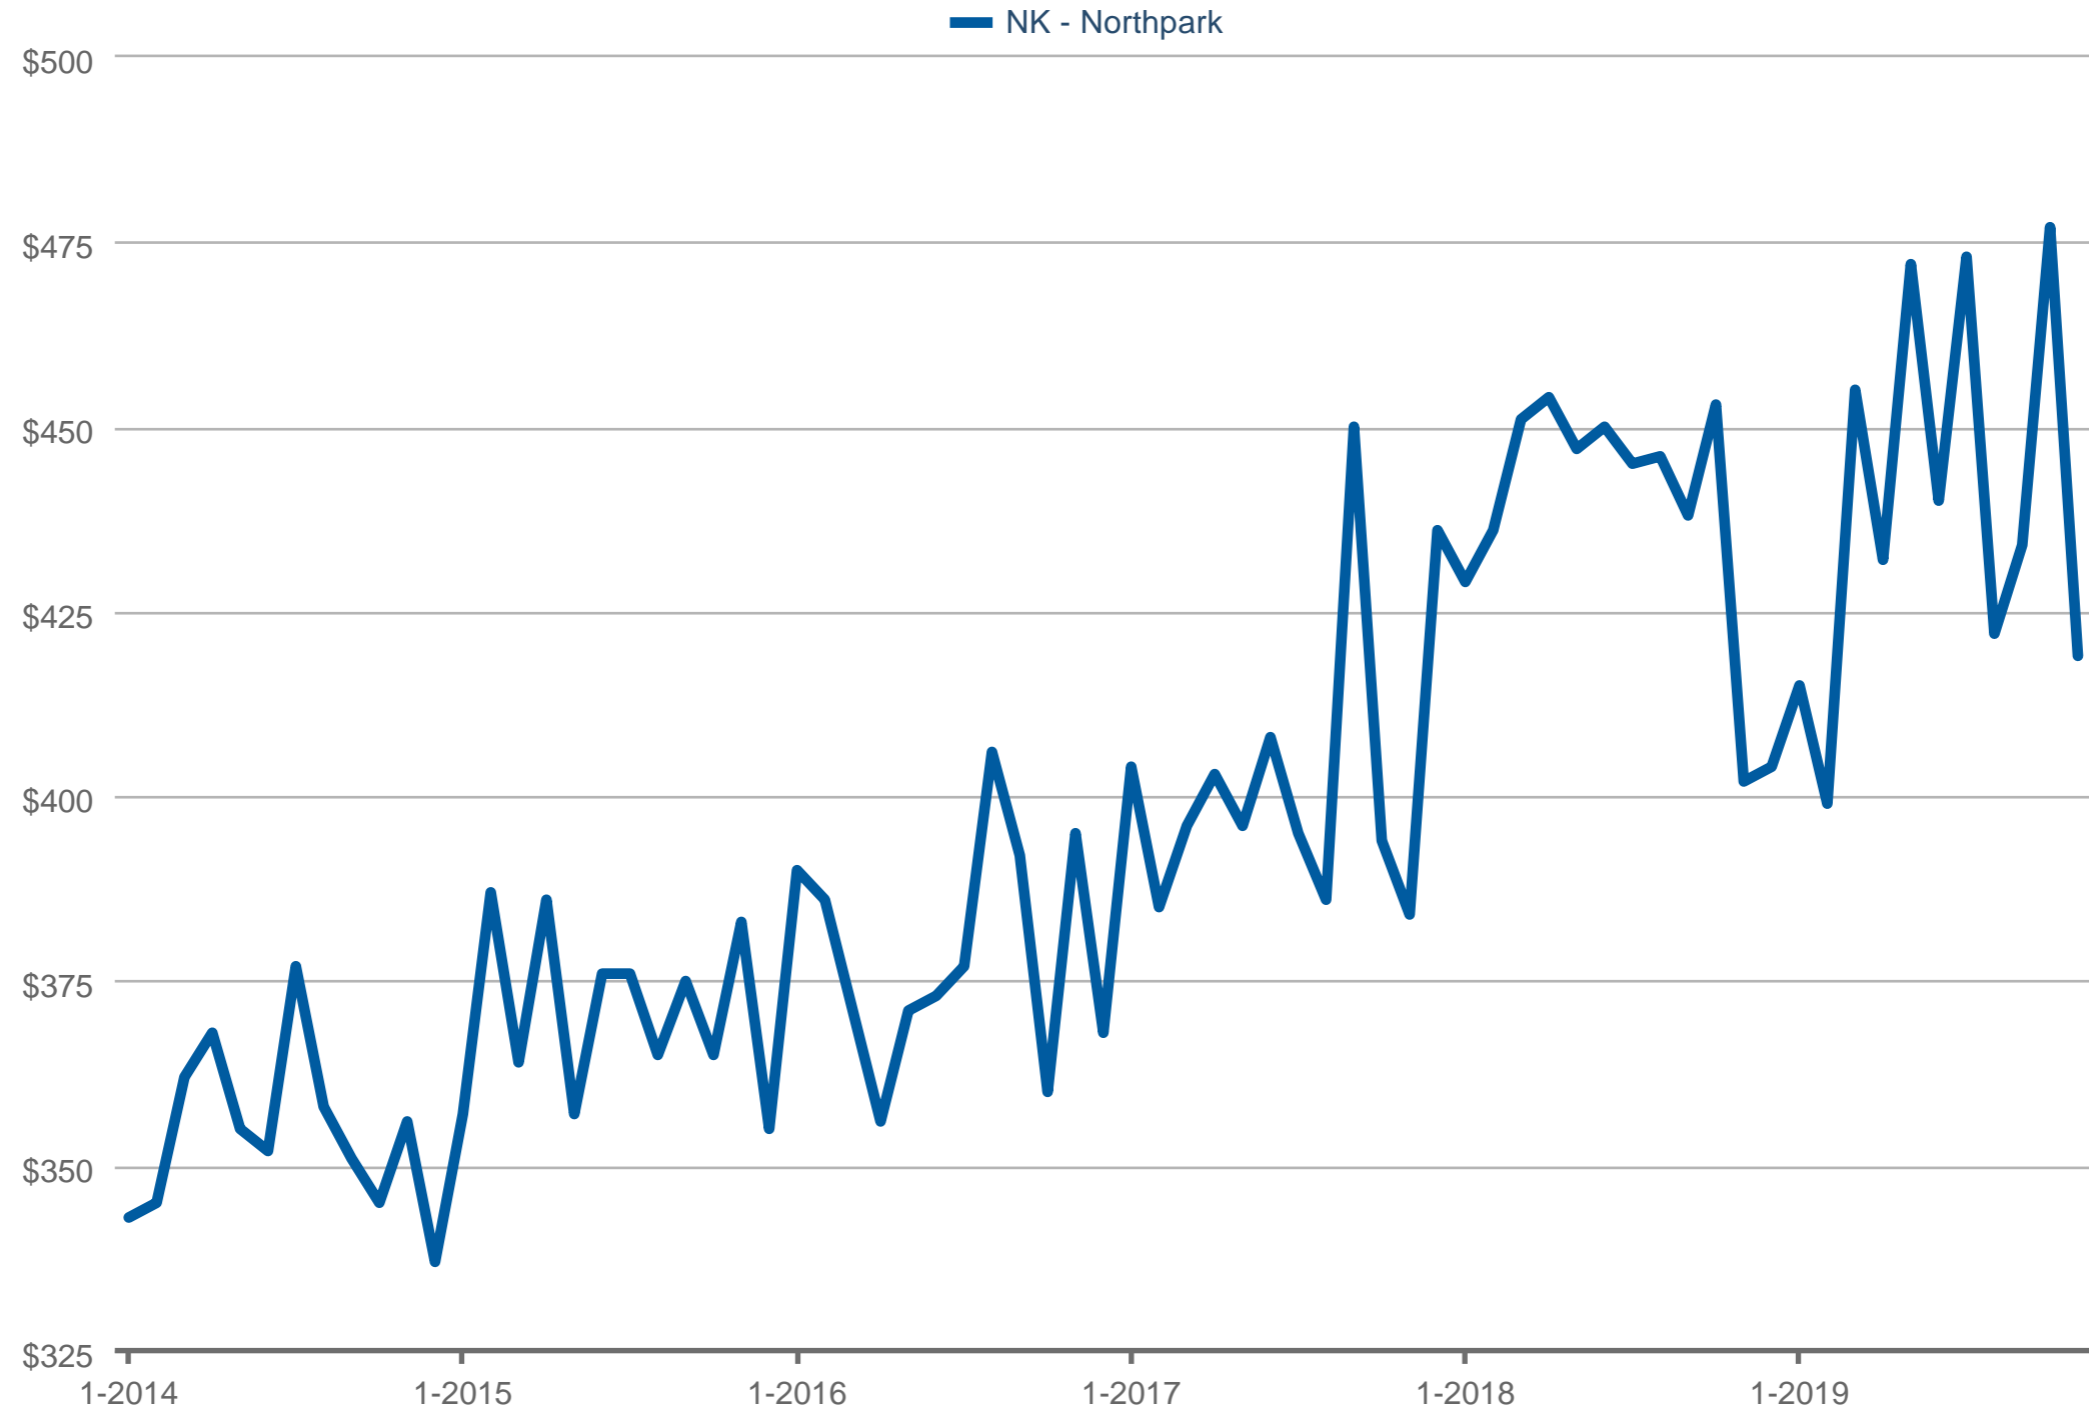

Median Price Per Square Foot

NK - Northpark: Condominium & Townhouse

Each data point is one month of activity. Data is from December 10, 2019.

All data is from the California Regional Multiple Listing Service, INC. InfoSparks © 2024 ShowingTime.