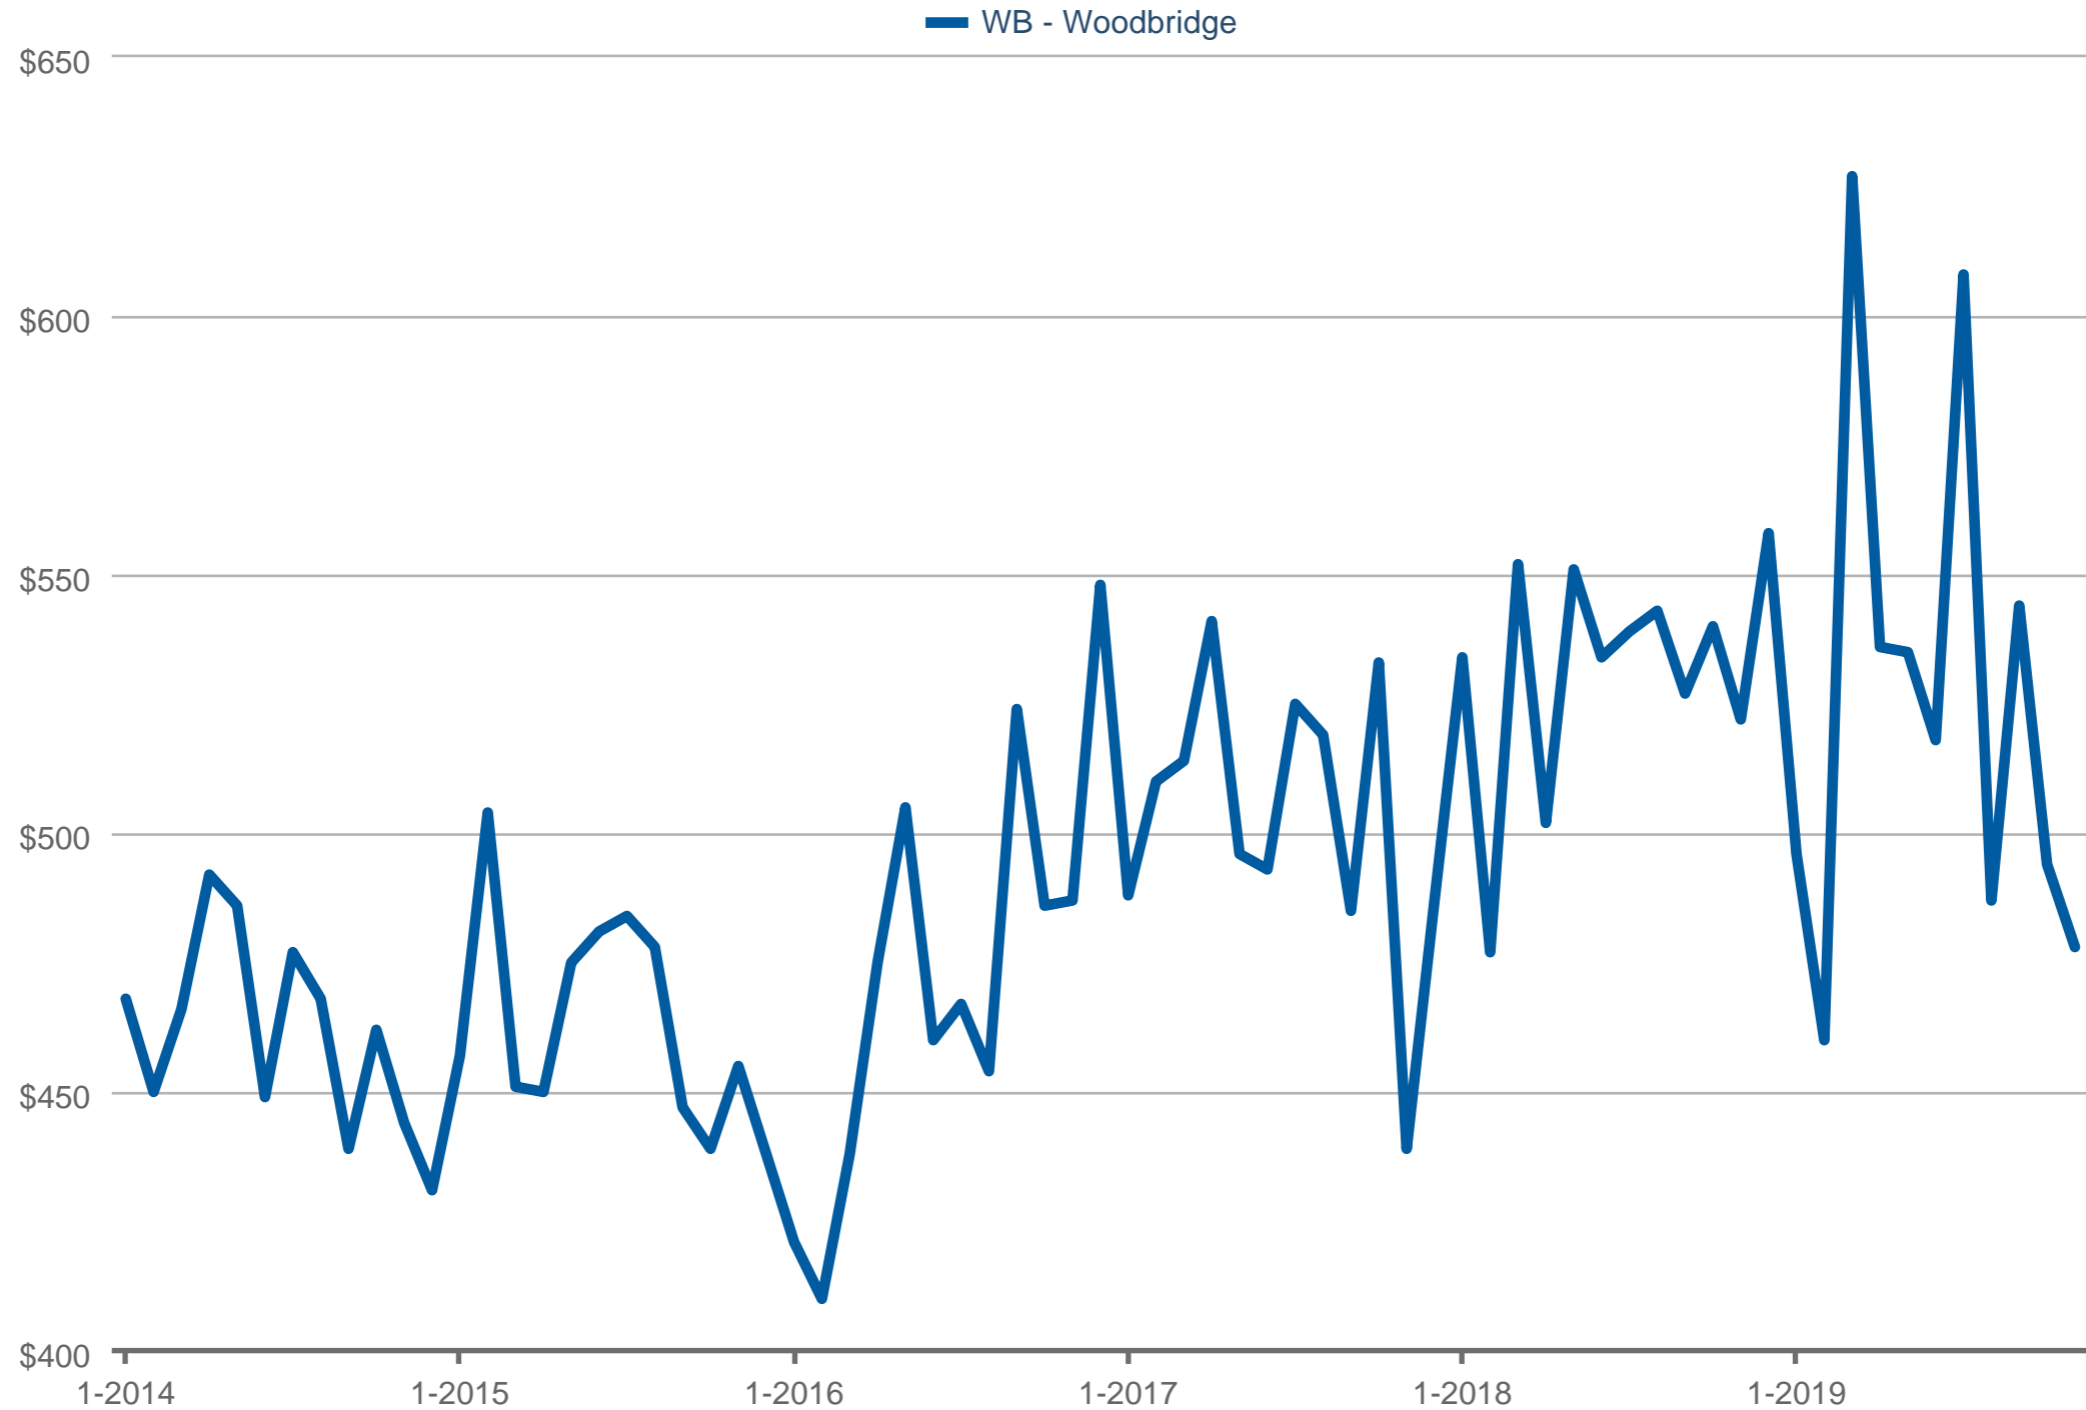

Median Price Per Square Foot

WB - Woodbridge: Single Family

Each data point is one month of activity. Data is from December 10, 2019.