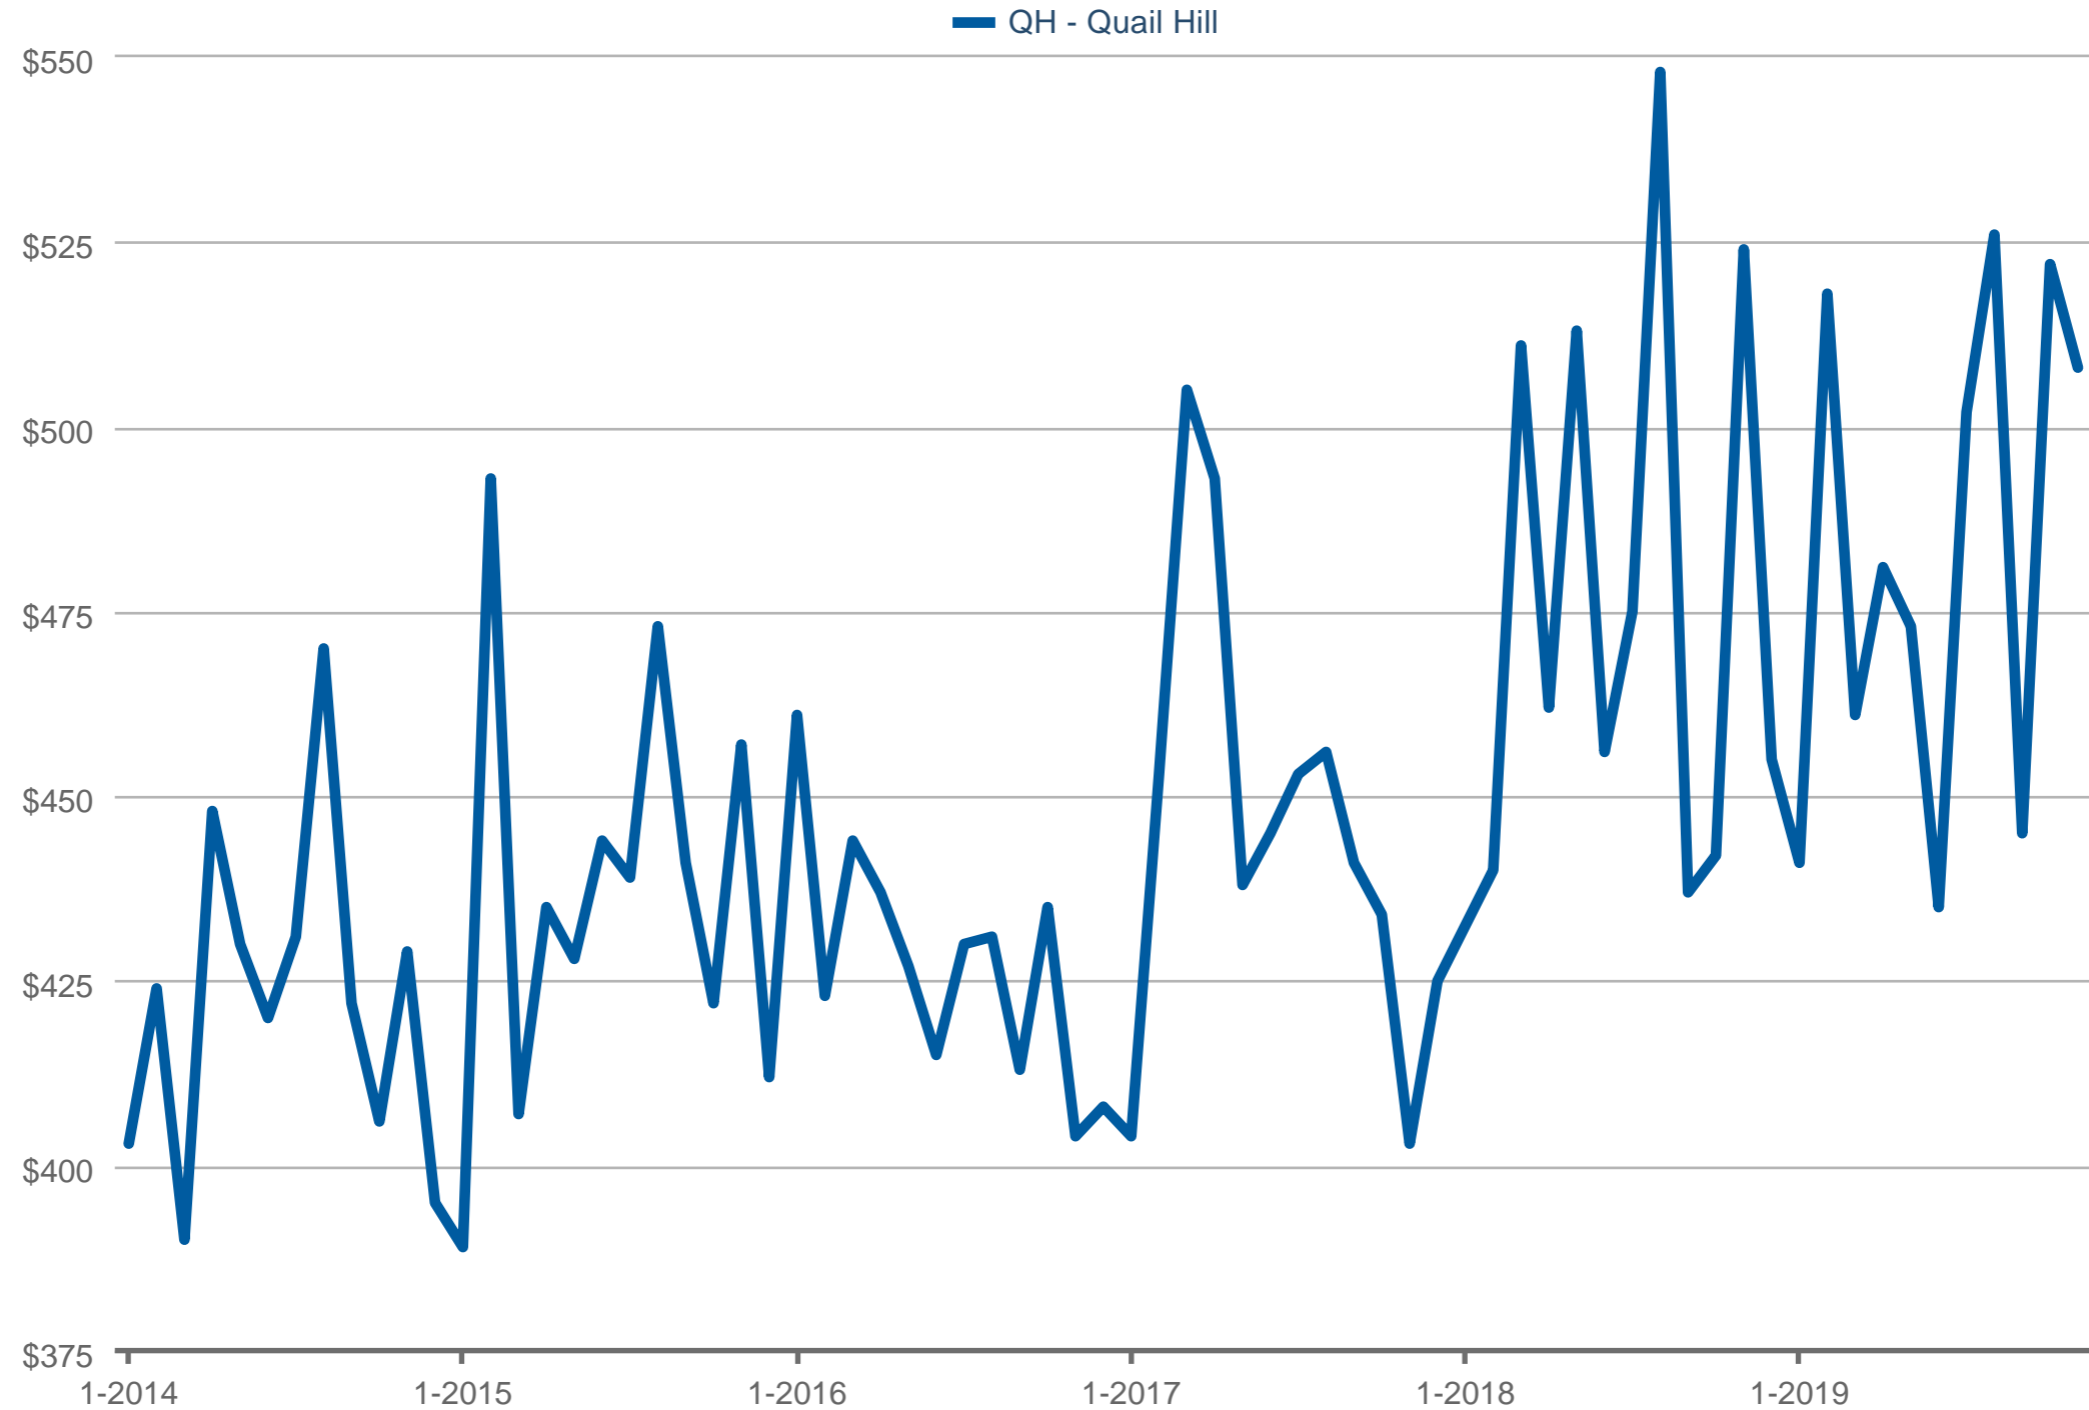

Median Price Per Square Foot

QH - Quail Hill: Condominium & Townhouse

Each data point is one month of activity. Data is from December 10, 2019.