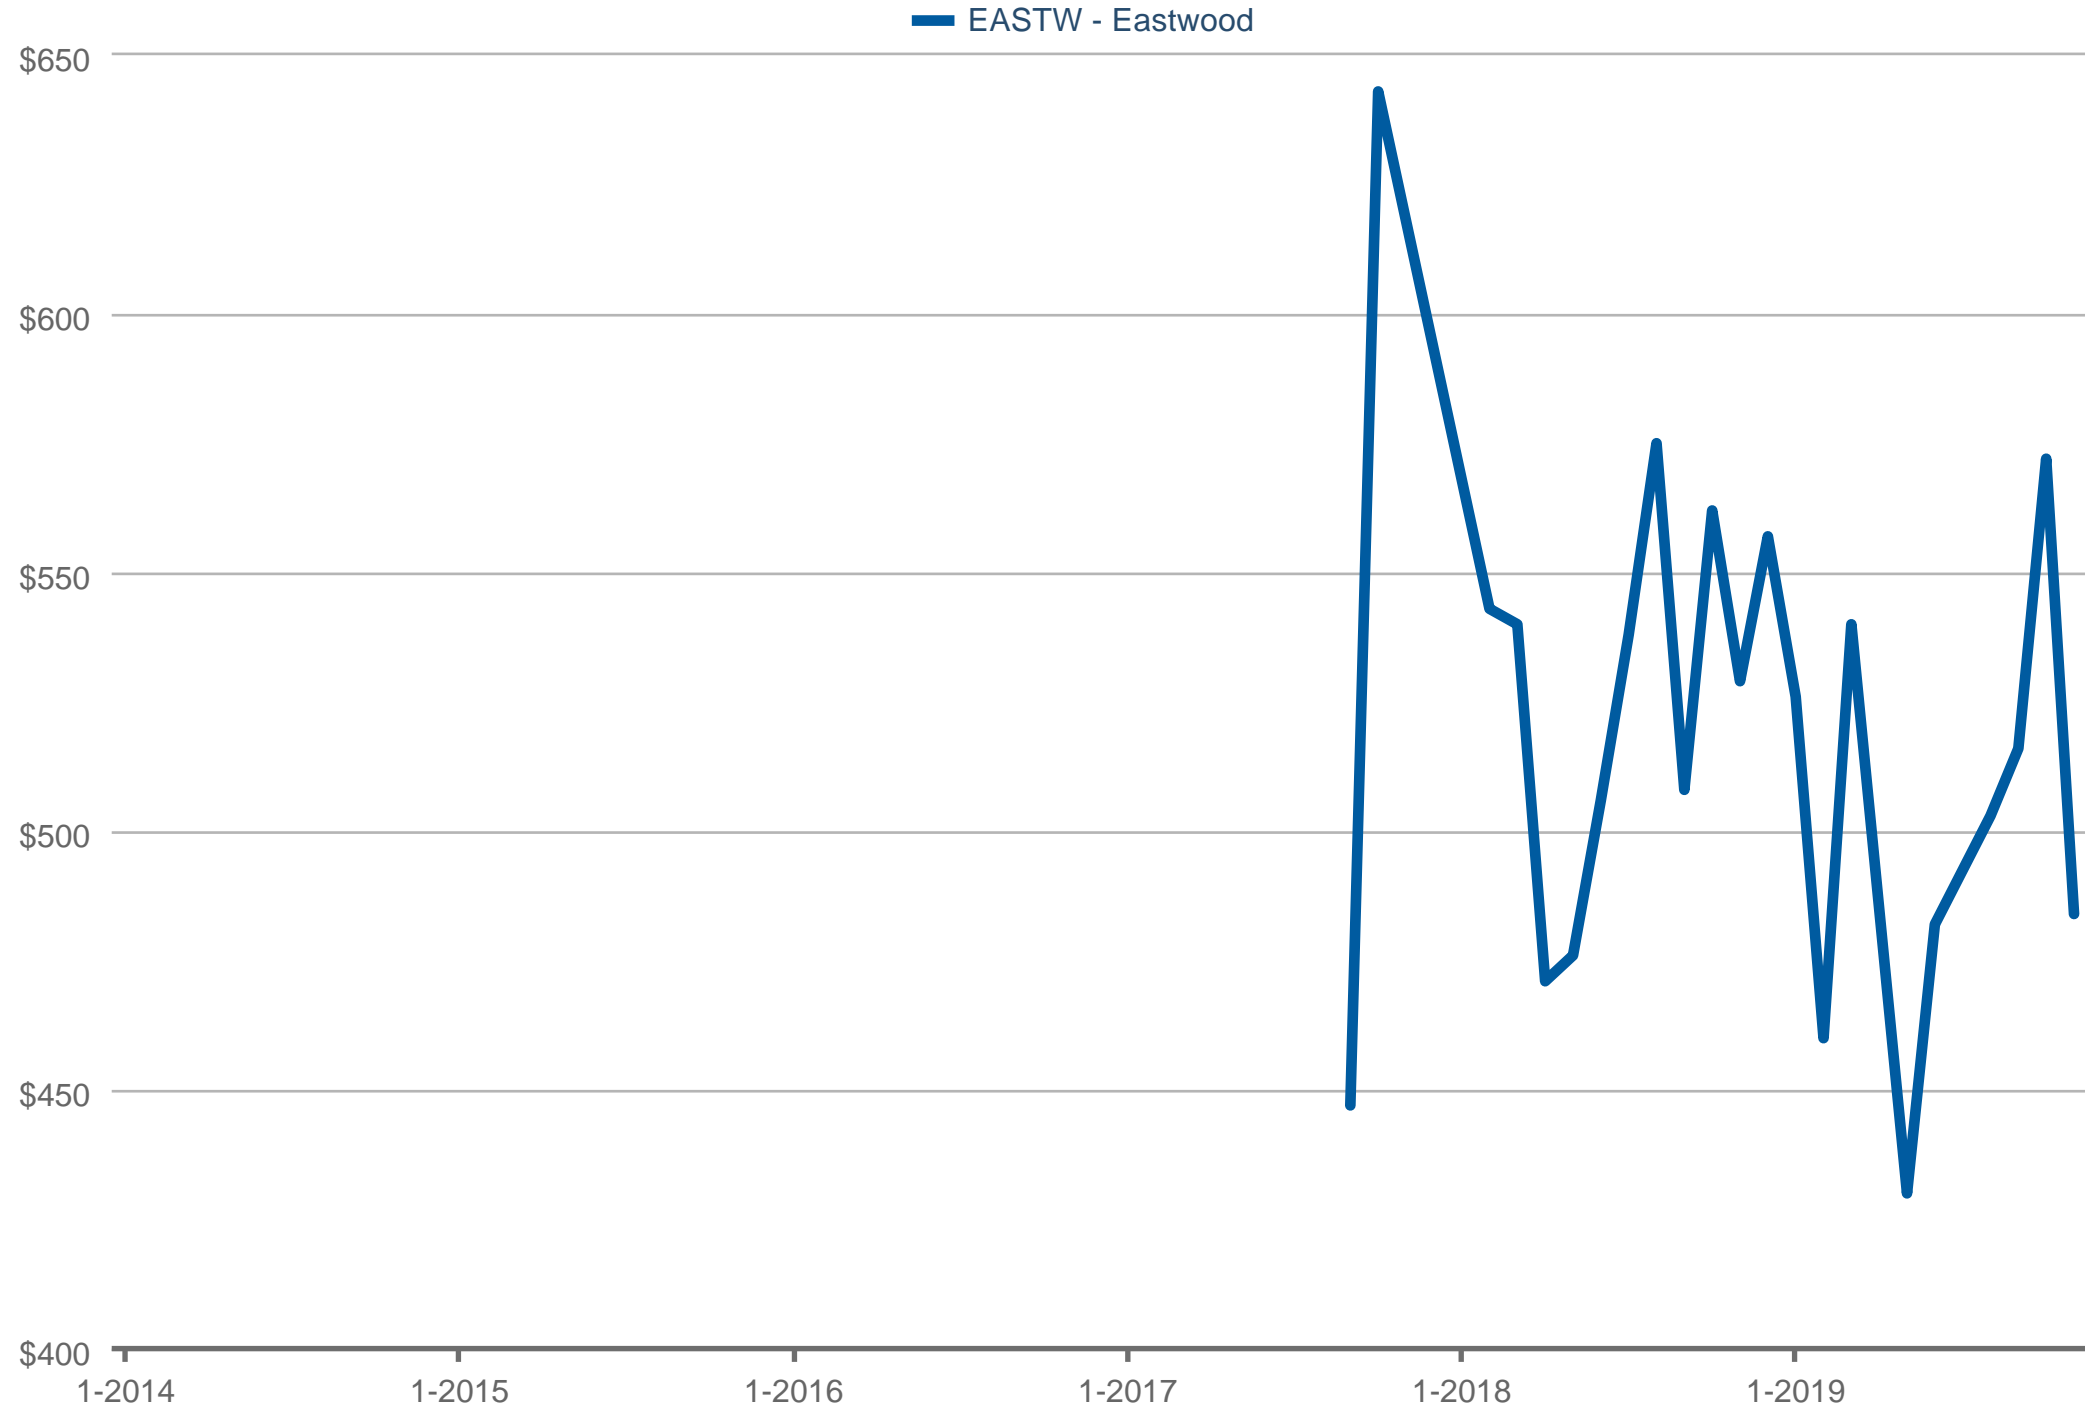

### Median Price Per Square Foot

EASTW - Eastwood: Single Family

Each data point is one month of activity. Data is from December 10, 2019.