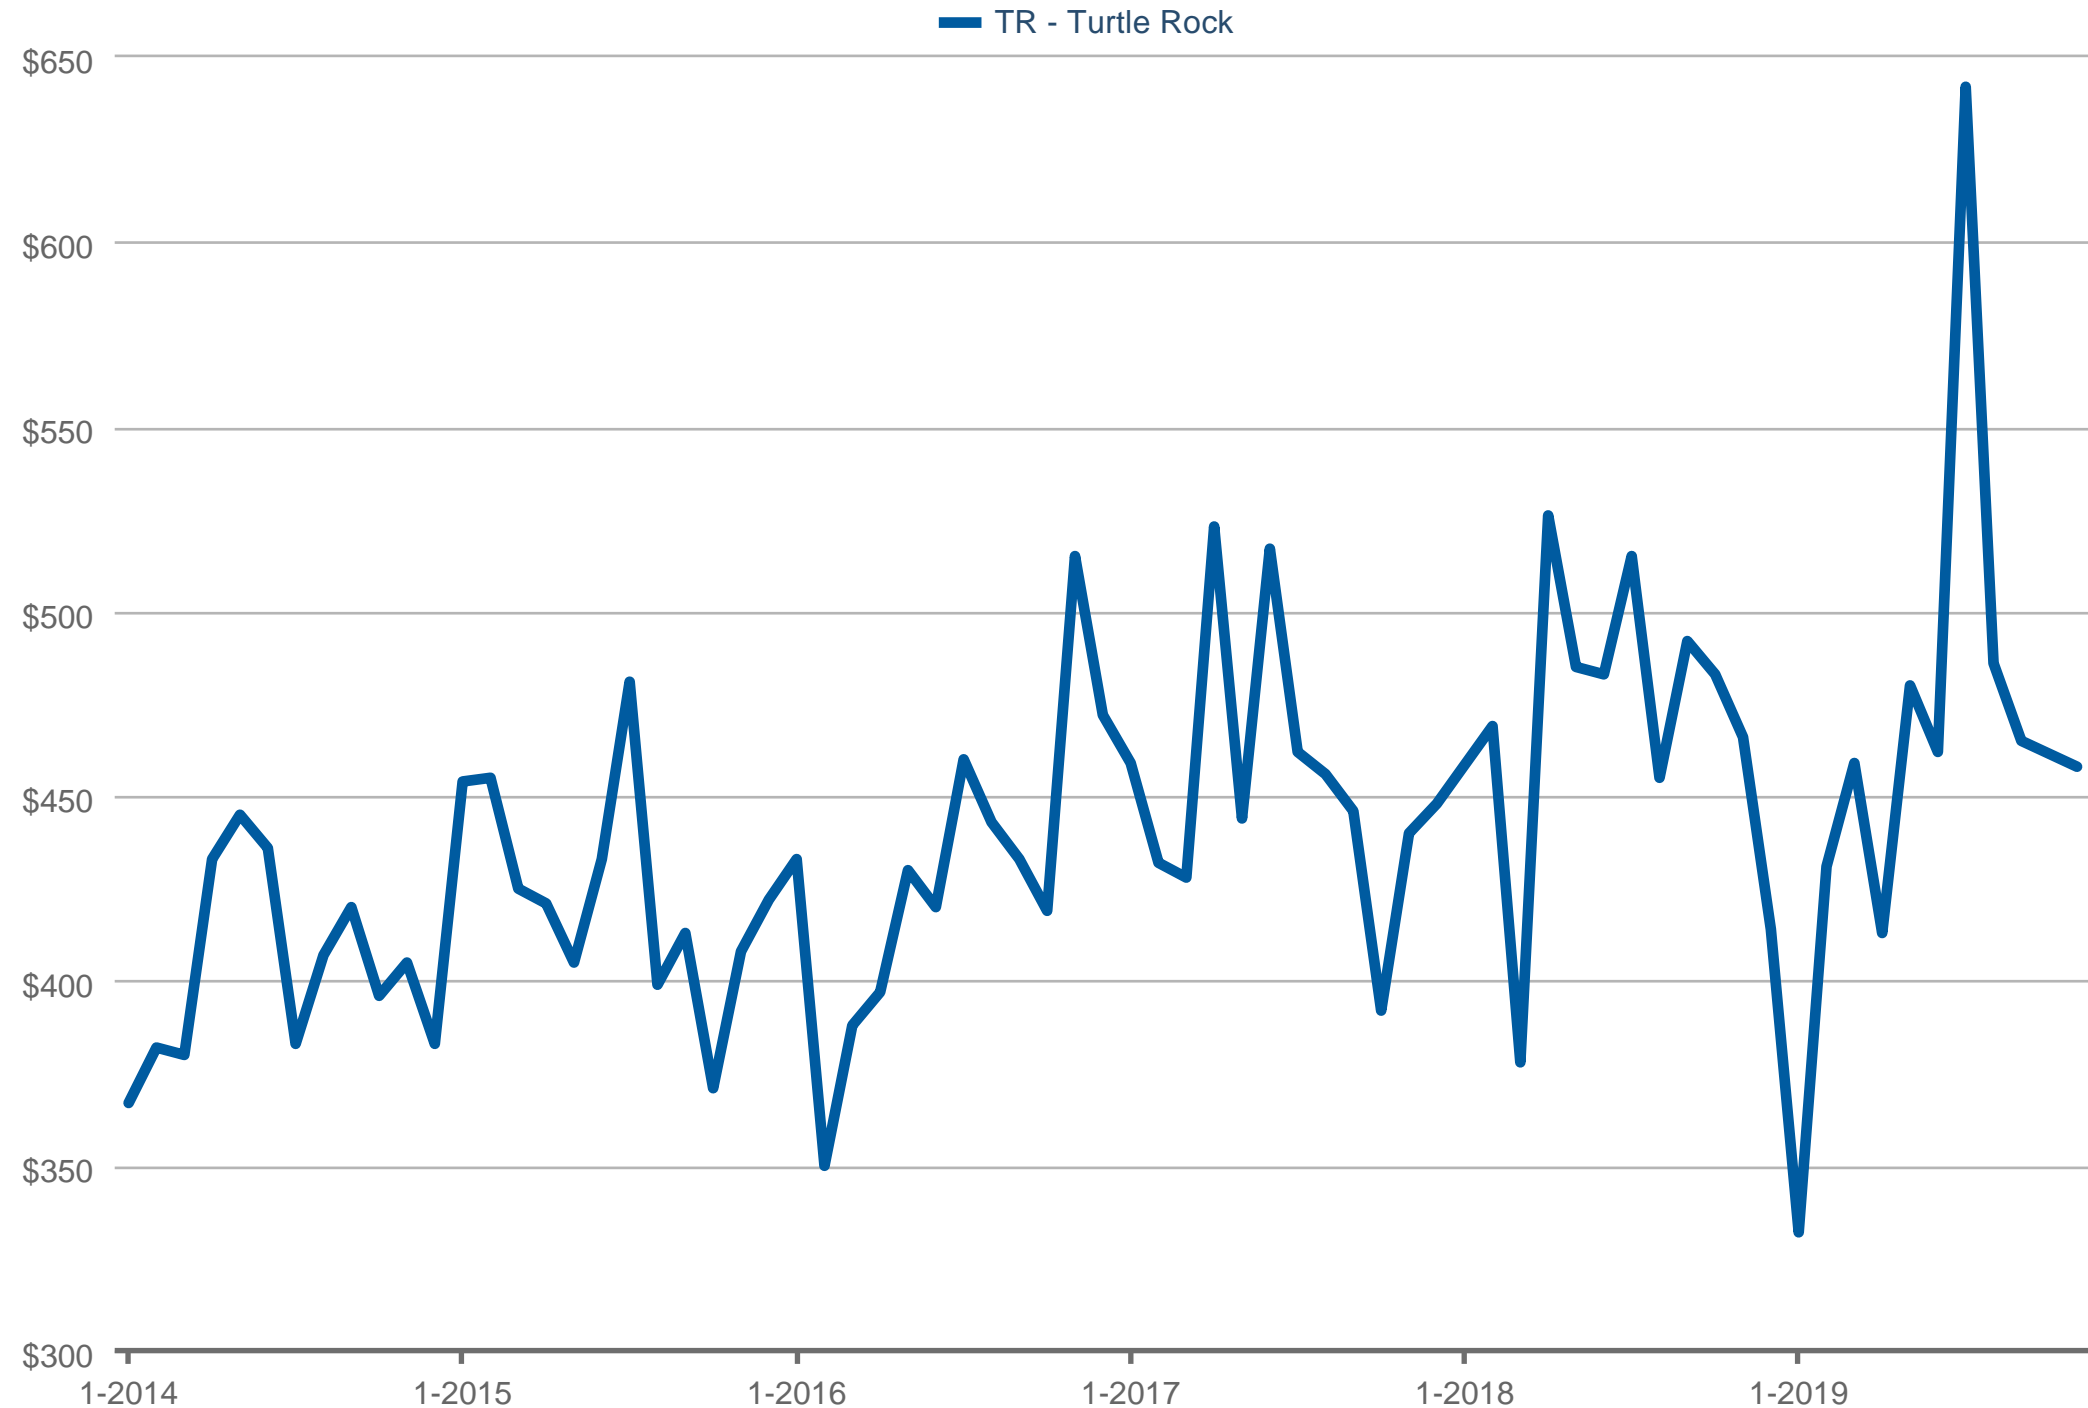

### Median Price Per Square Foot

TR - Turtle Rock: Condominium & Townhouse

Each data point is one month of activity. Data is from December 10, 2019.