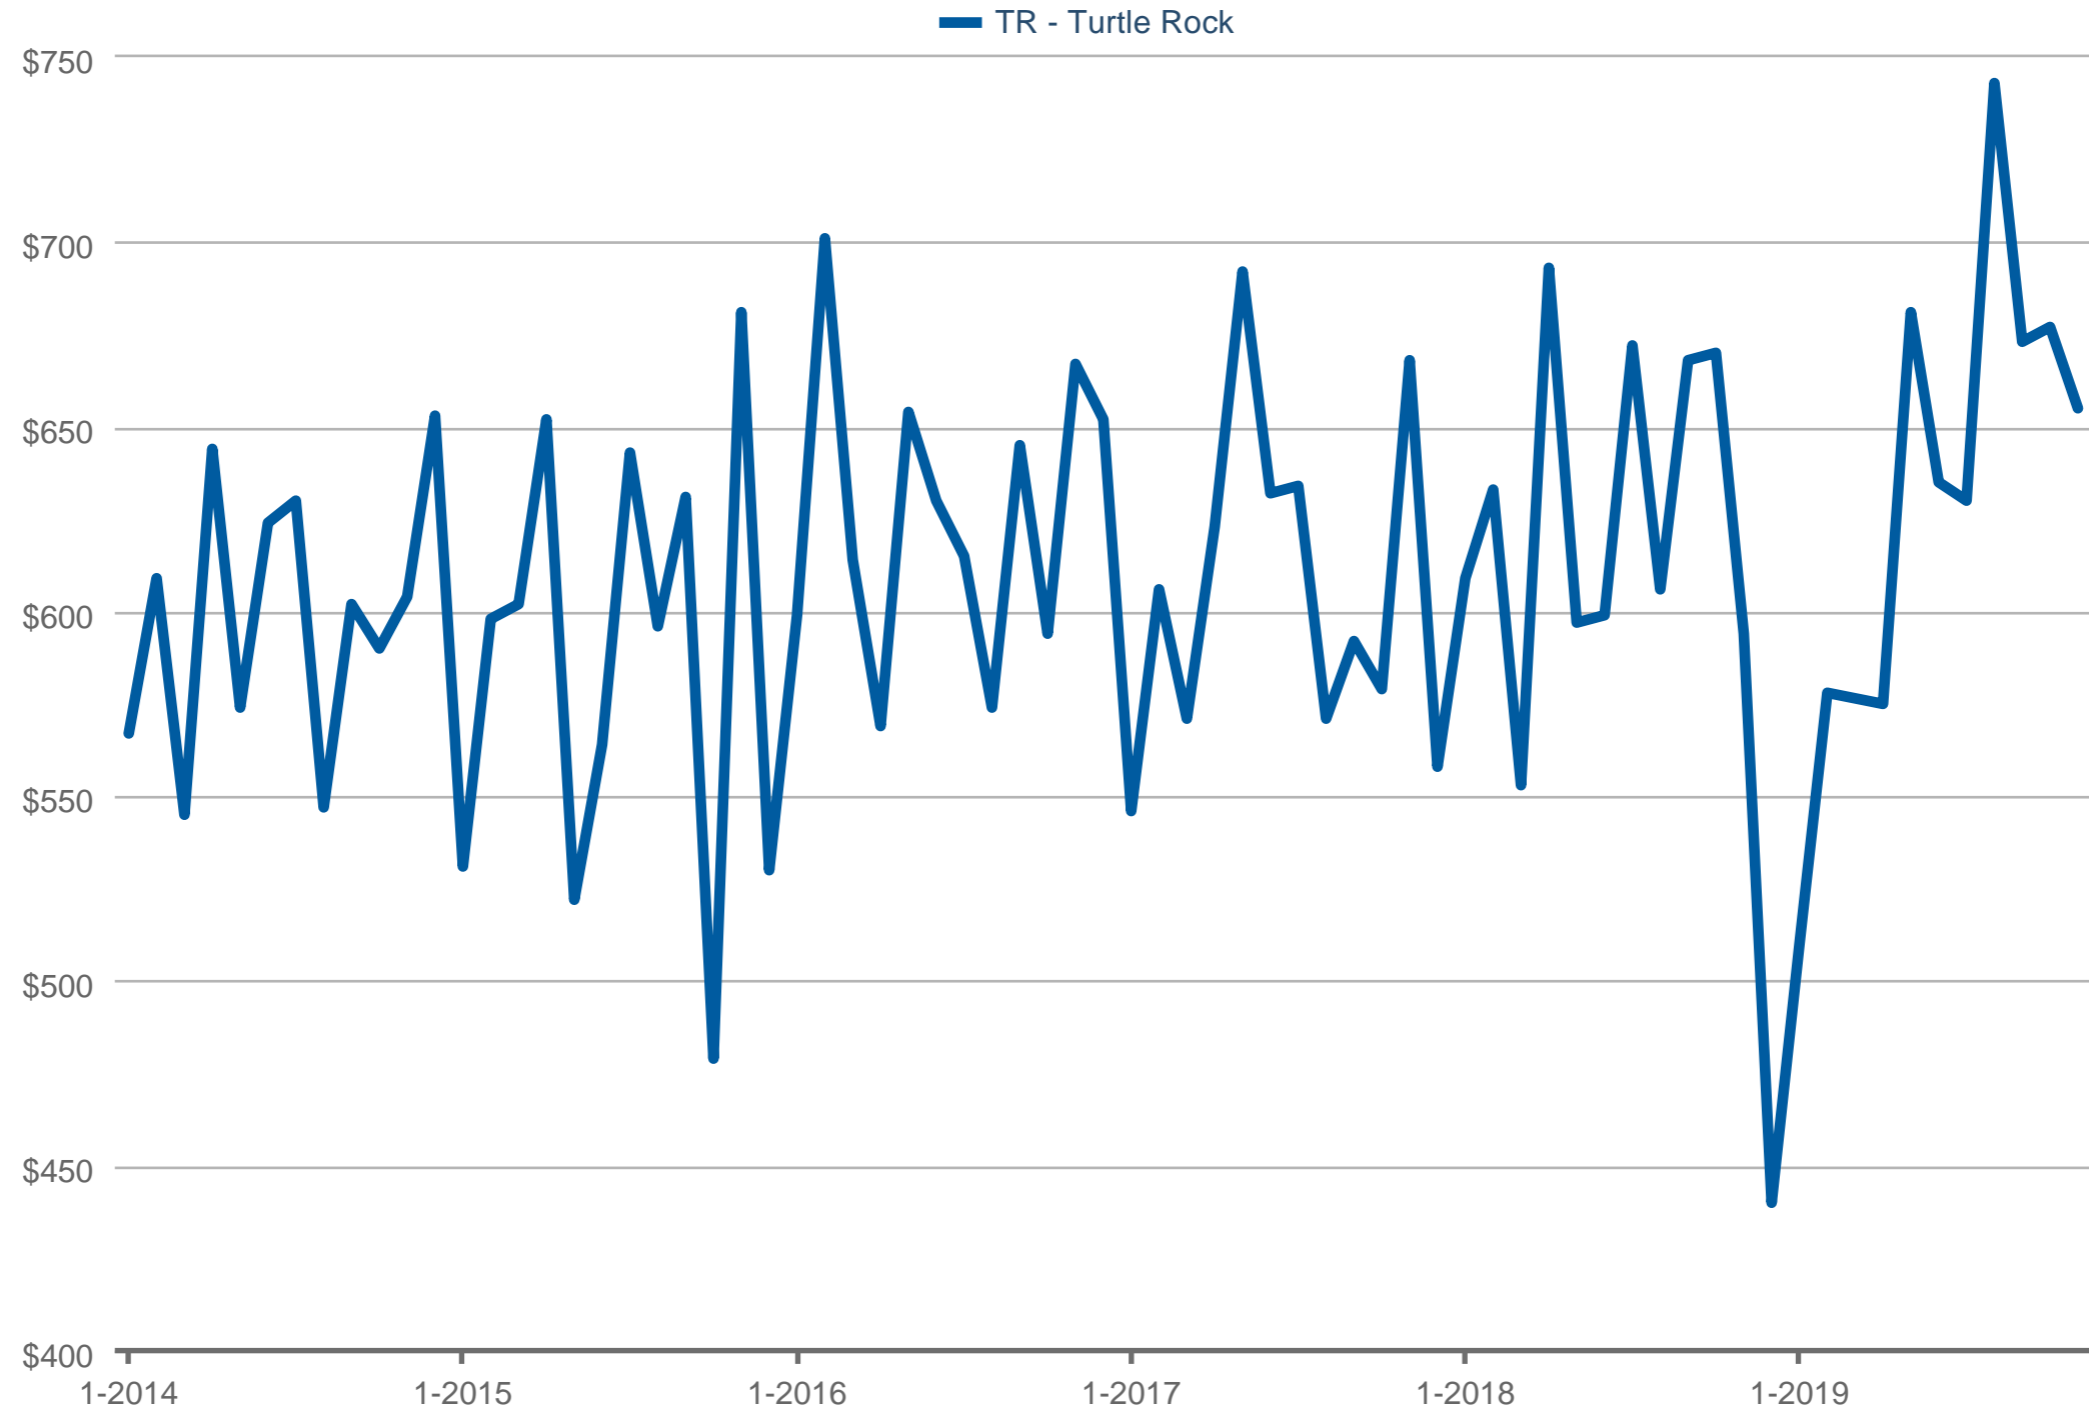

Median Price Per Square Foot

TR - Turtle Rock: Single Family

Each data point is one month of activity. Data is from December 10, 2019.

All data is from the California Regional Multiple Listing Service, INC. InfoSparks © 2024 ShowingTime.