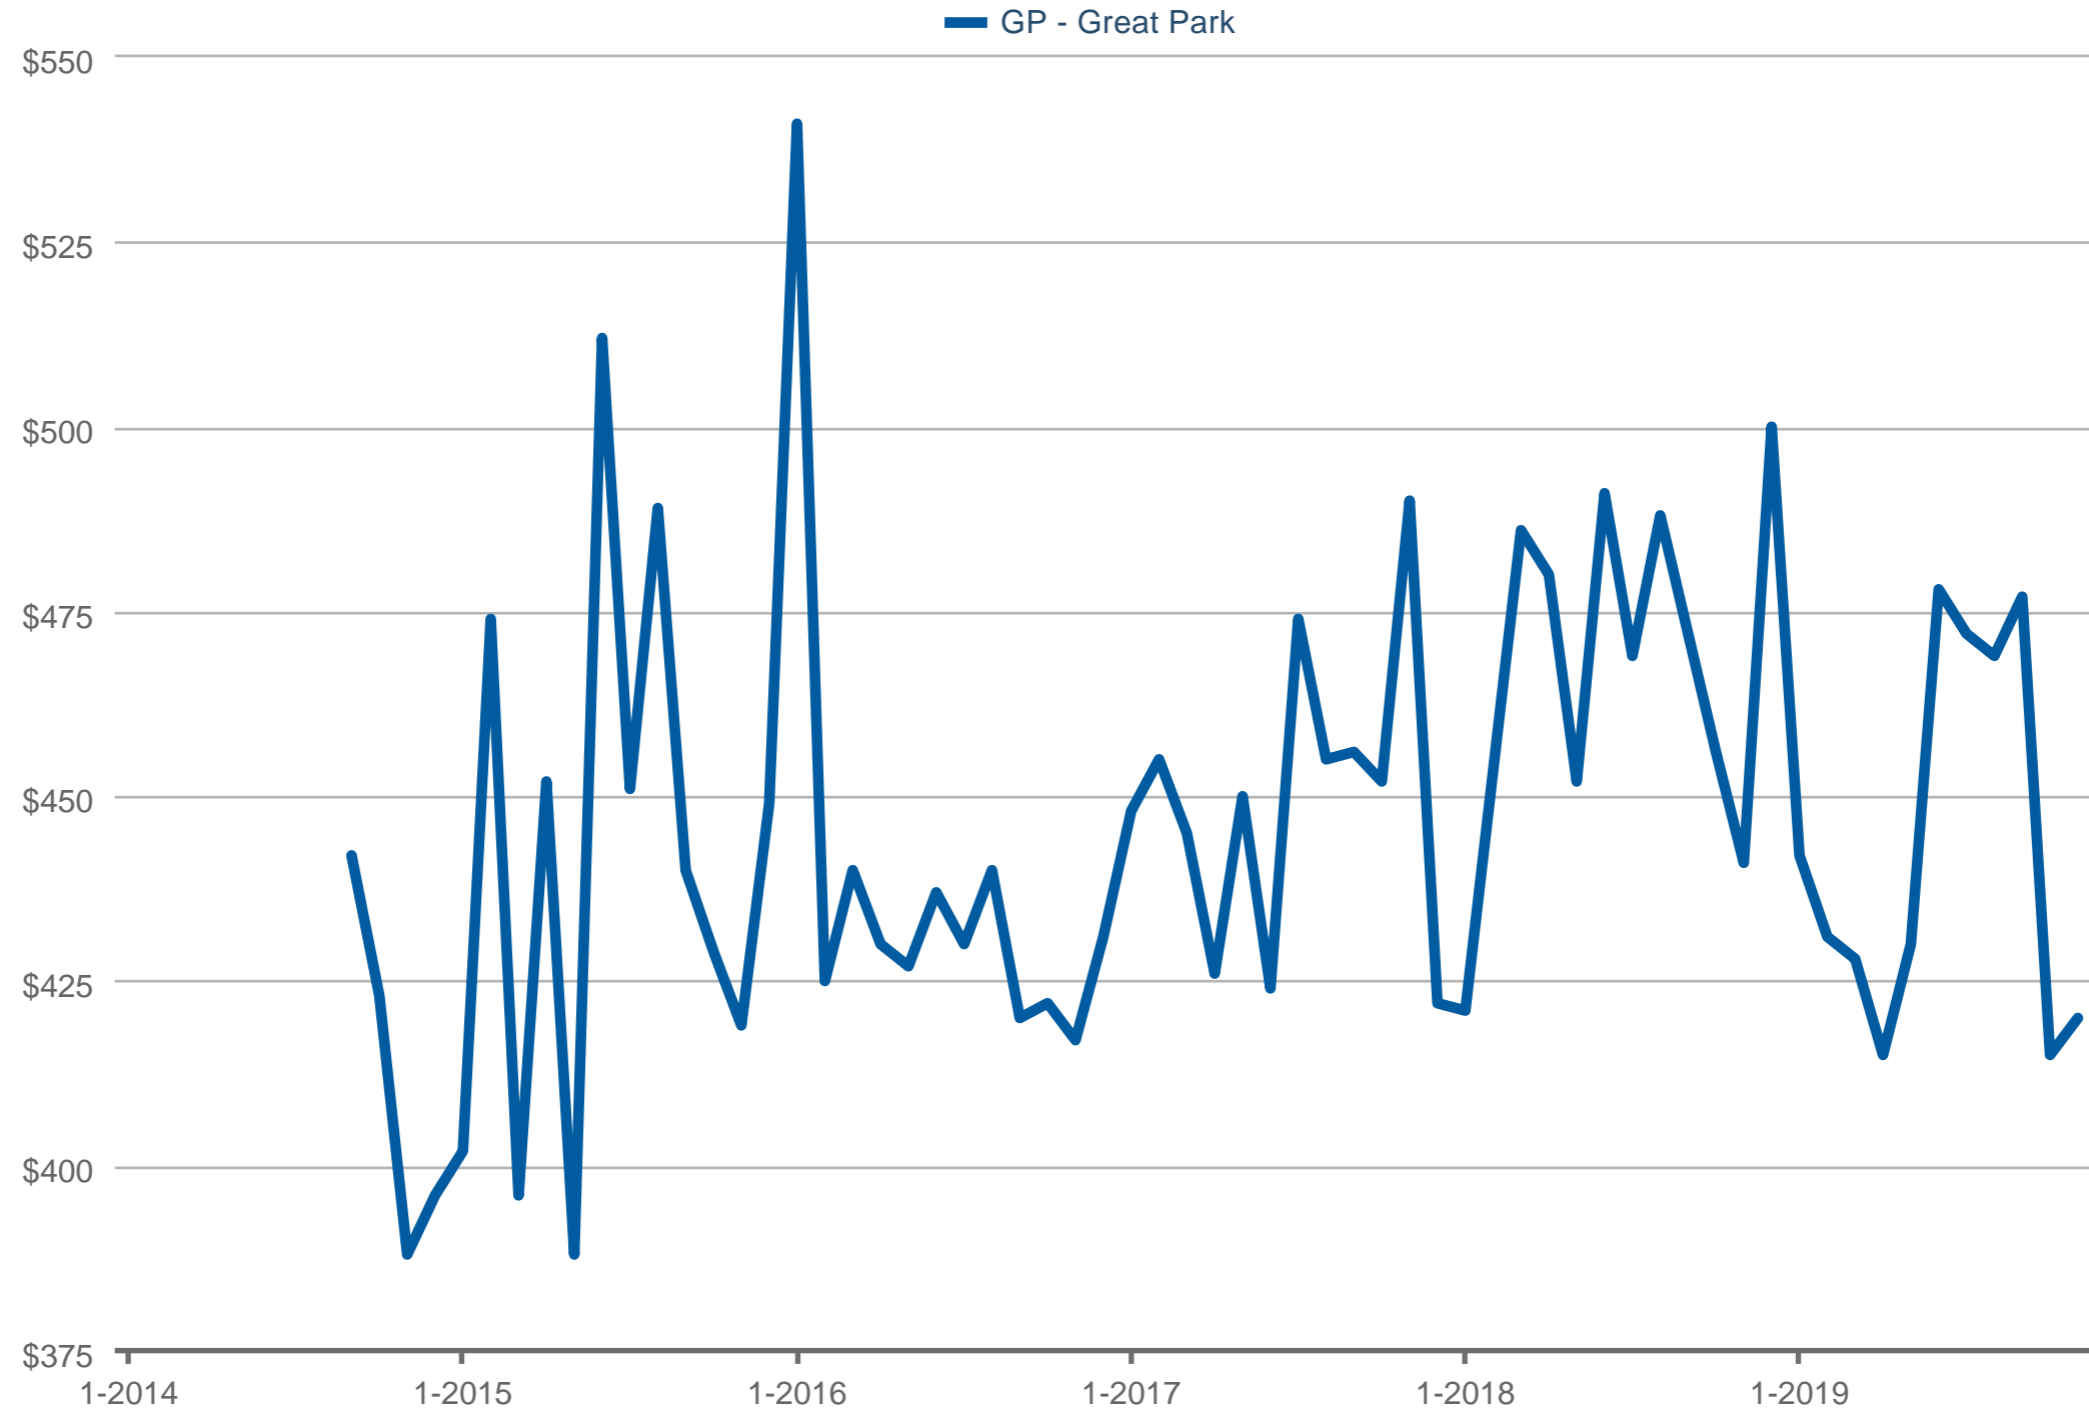

### Median Price Per Square Foot

GP - Great Park: Single Family

Each data point is one month of activity. Data is from December 10, 2019.

All data is from the California Regional Multiple Listing Service, INC. InfoSparks © 2024 ShowingTime.