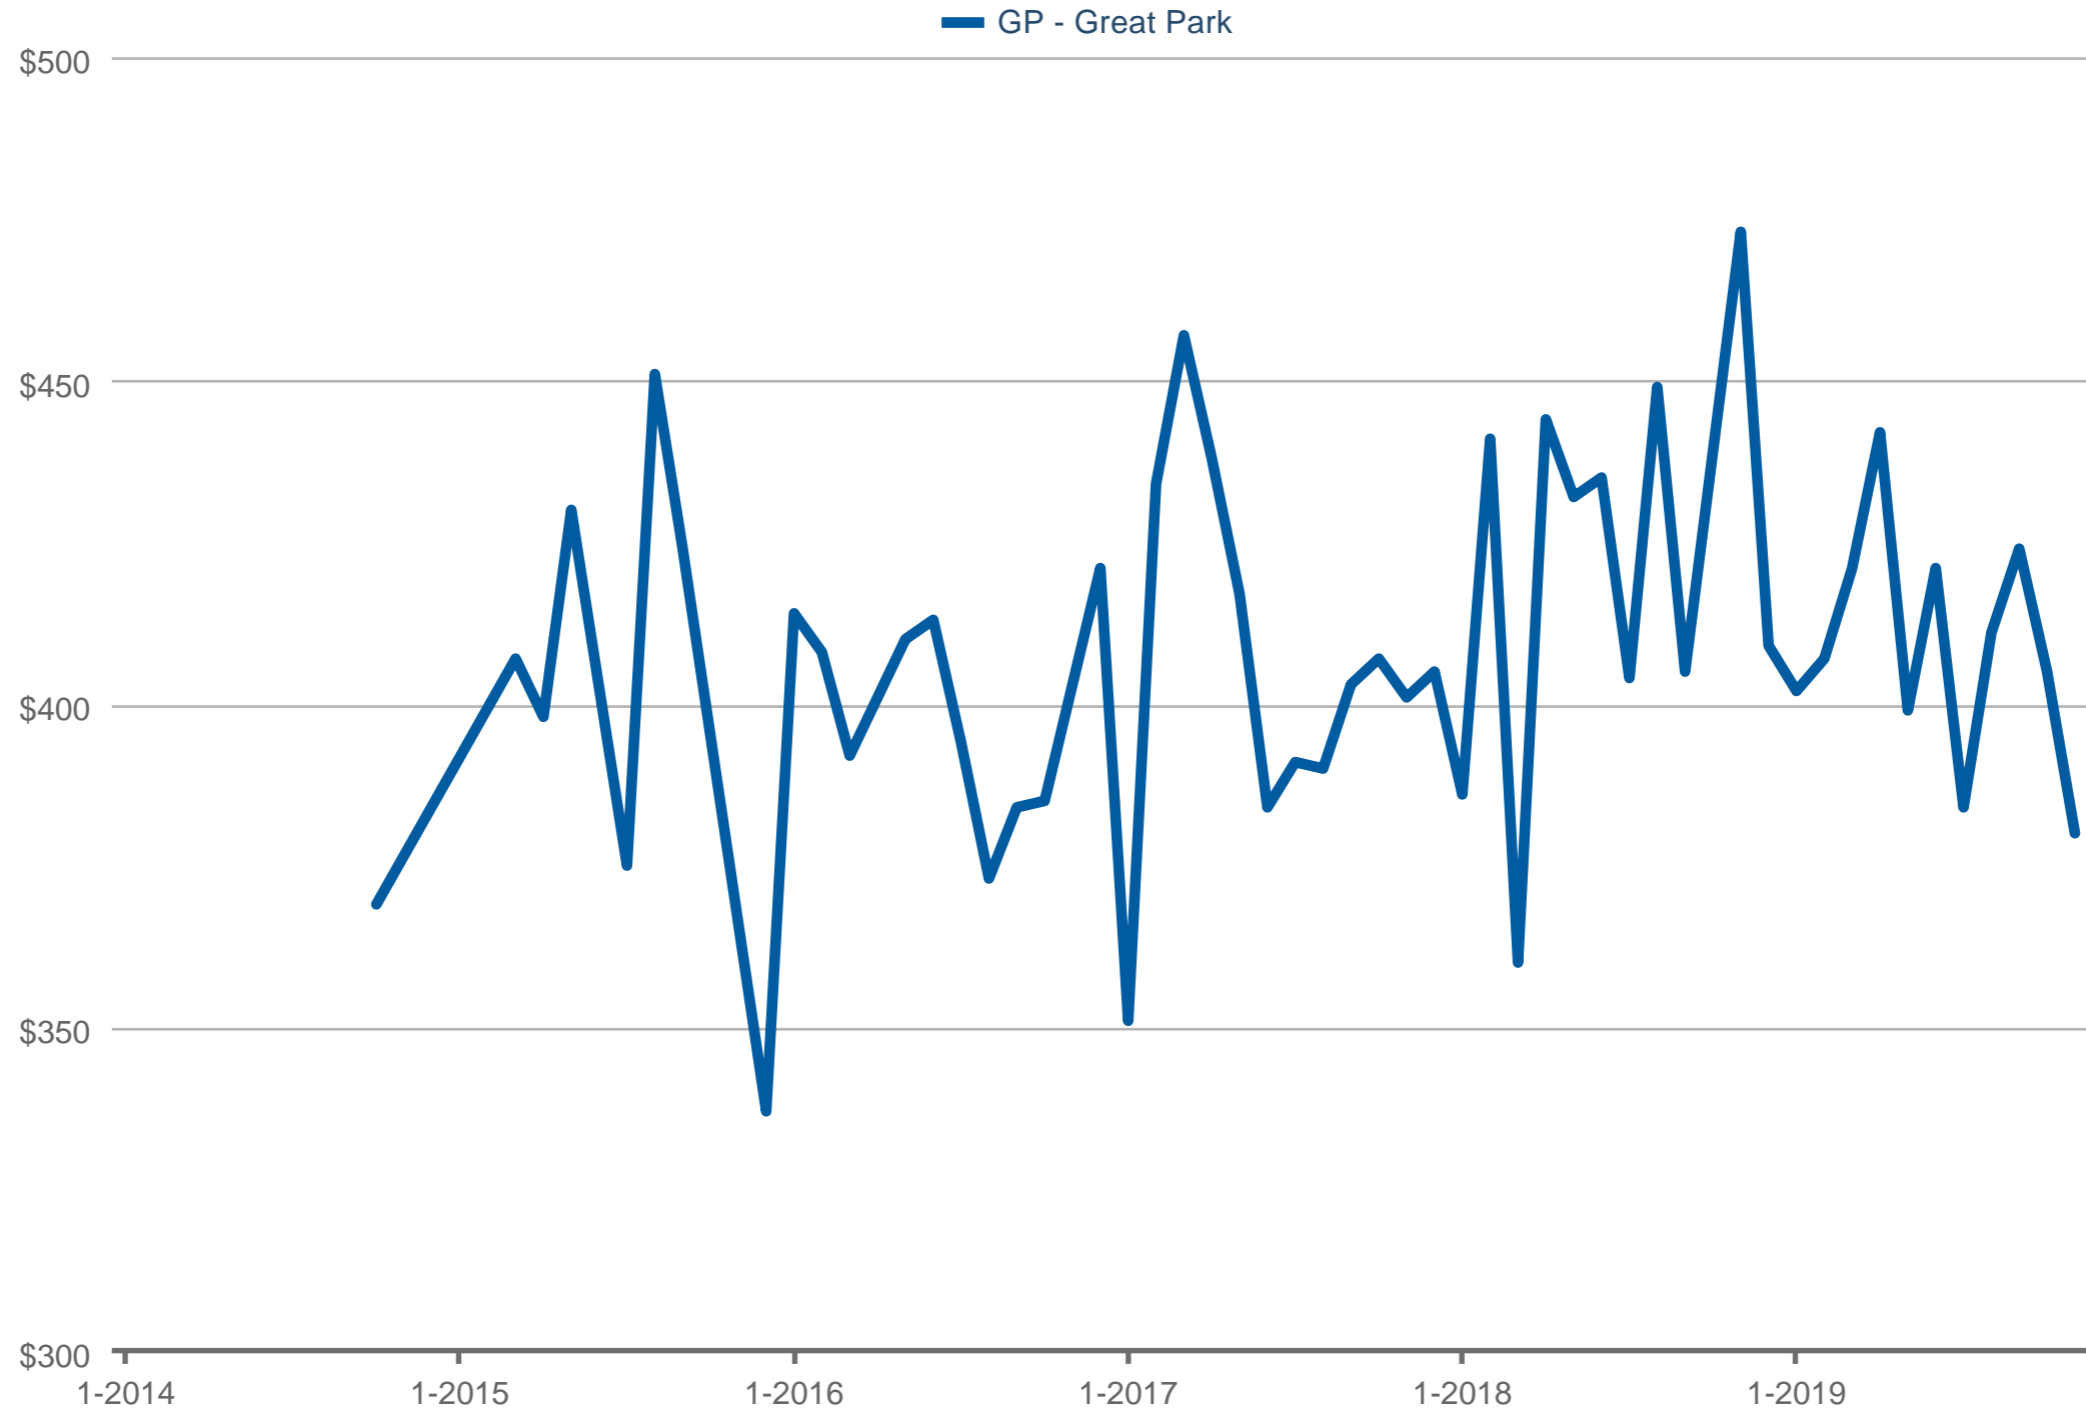

### Median Price Per Square Foot

GP - Great Park: Condominium & Townhouse

Each data point is one month of activity. Data is from December 10, 2019.