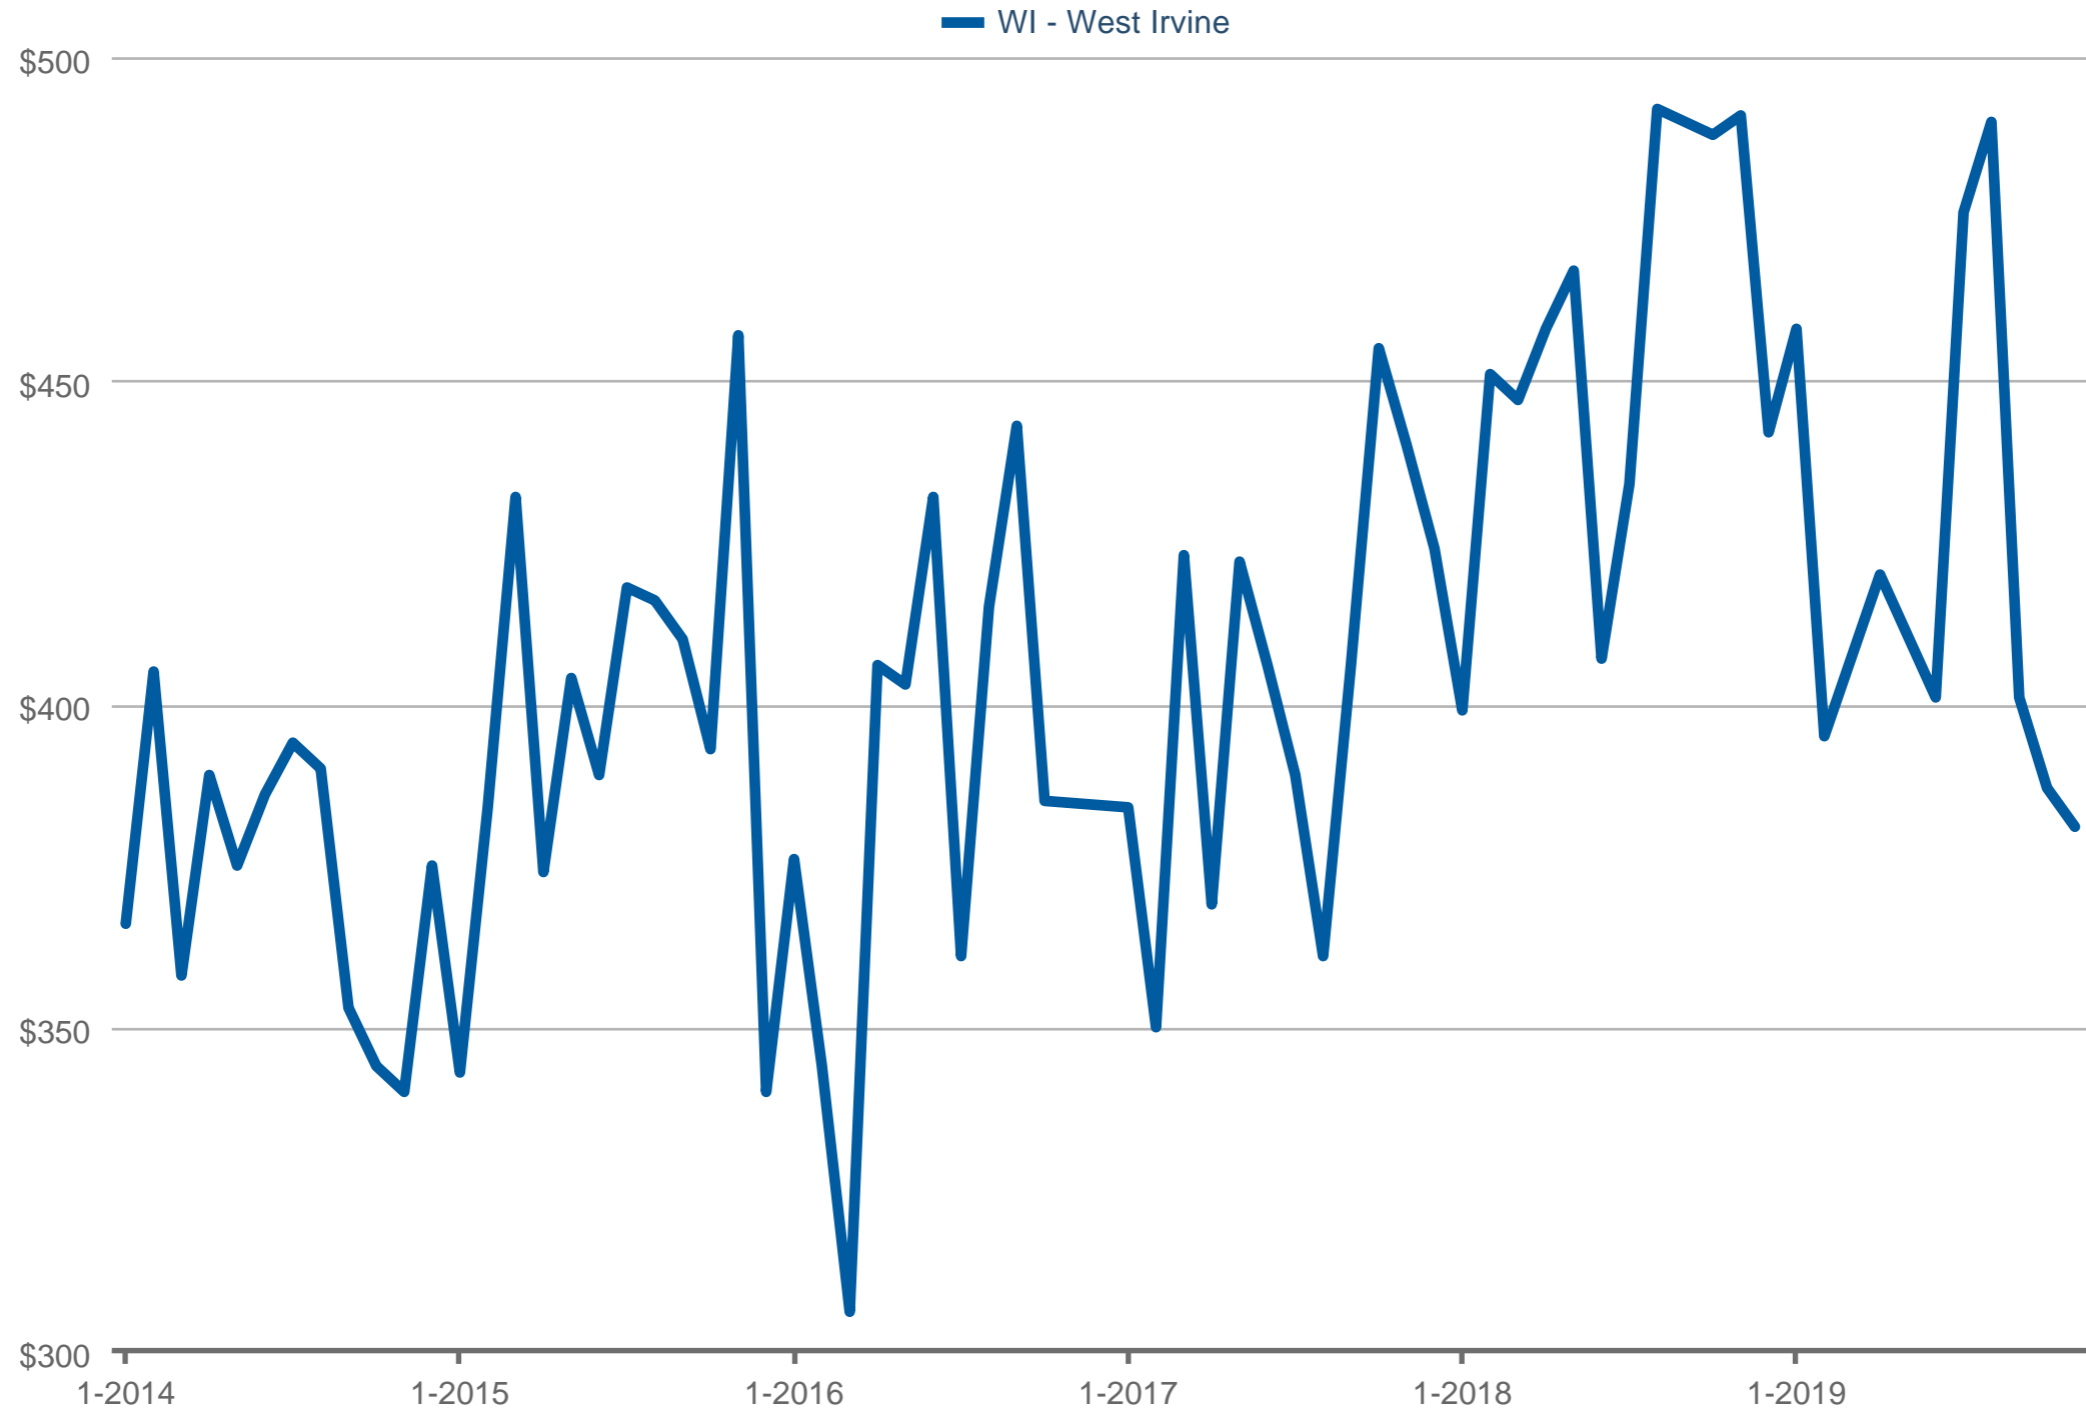

Median Price Per Square Foot

WI - West Irvine: Single Family

Each data point is one month of activity. Data is from December 10, 2019.