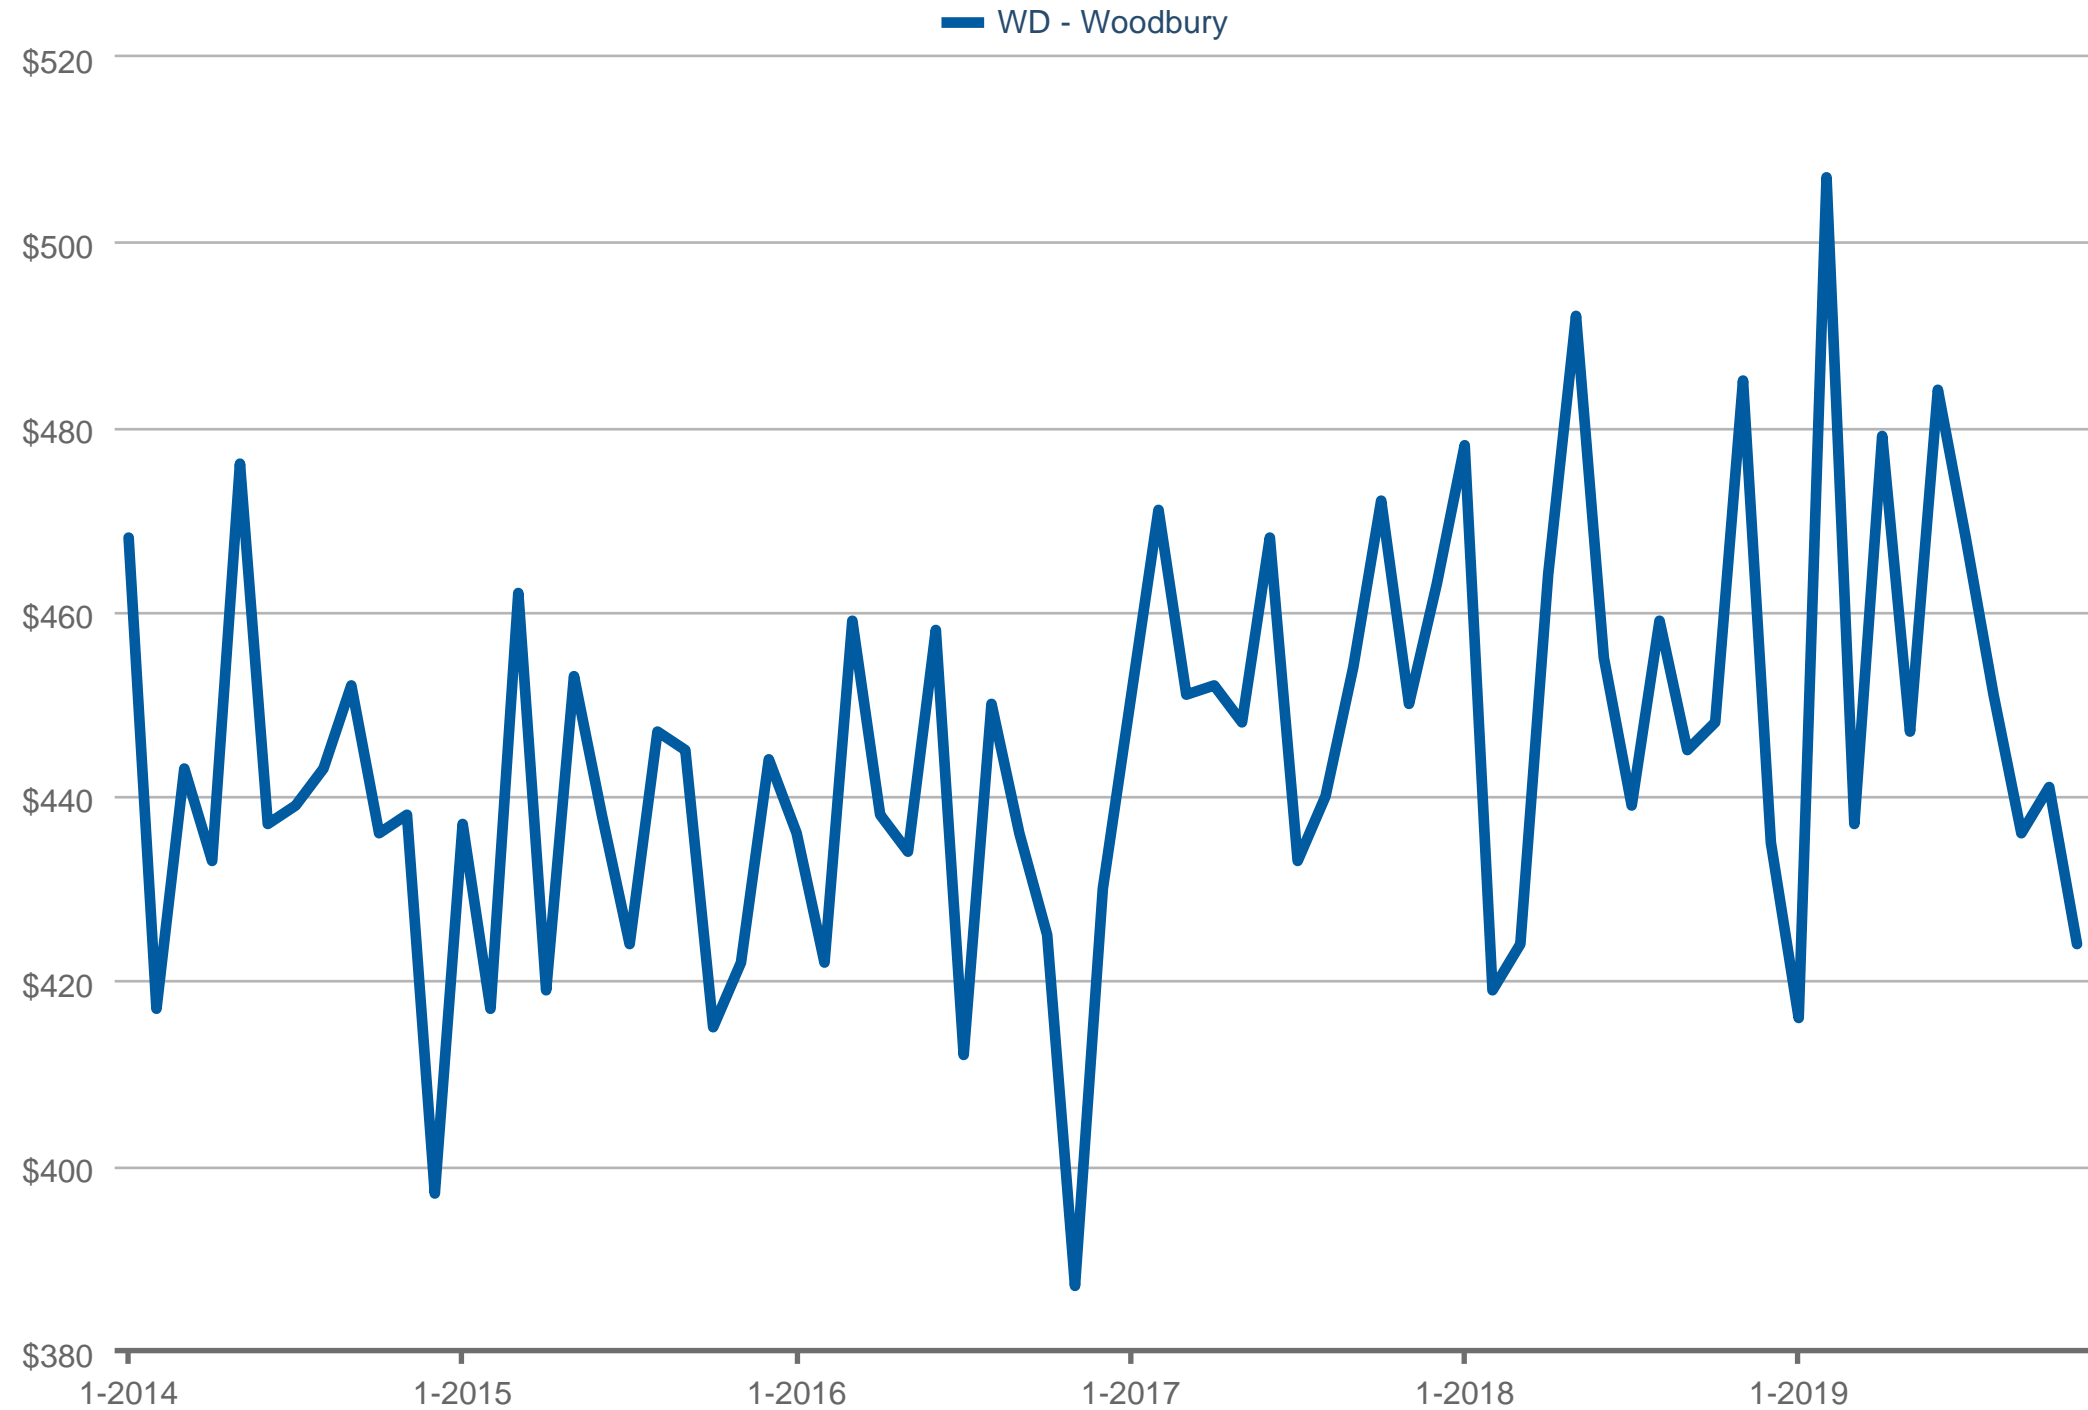

### Median Price Per Square Foot

WD - Woodbury: Single Family

Each data point is one month of activity. Data is from December 10, 2019.

All data is from the California Regional Multiple Listing Service, INC. InfoSparks © 2024 ShowingTime.