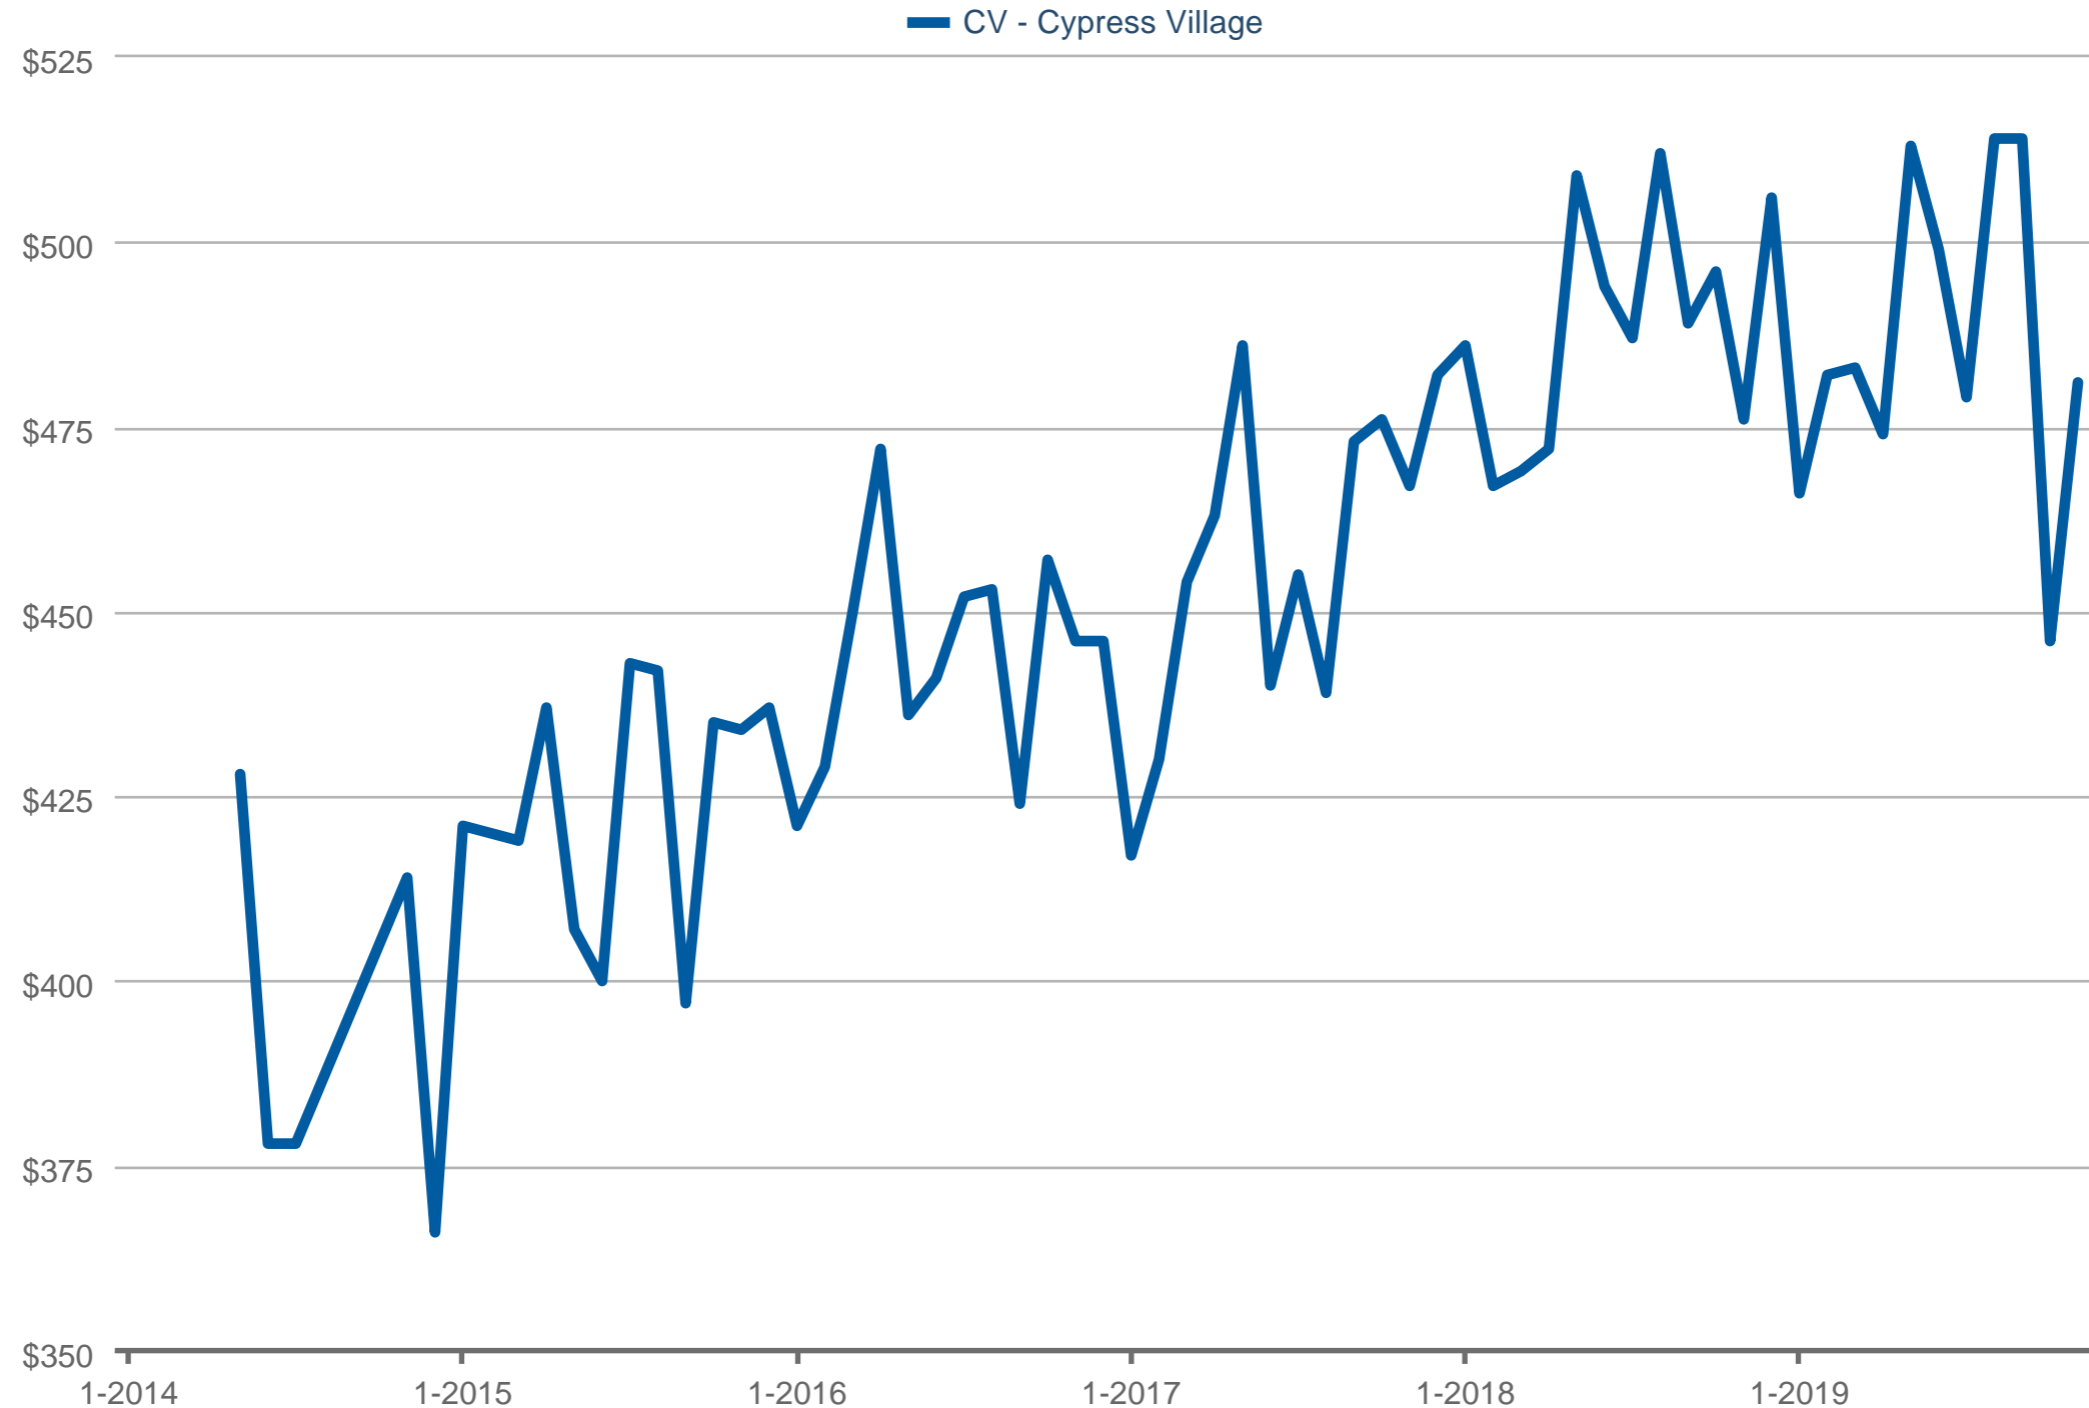

### Median Price Per Square Foot

CV - Cypress Village: Condominium & Townhouse

Each data point is one month of activity. Data is from December 10, 2019.