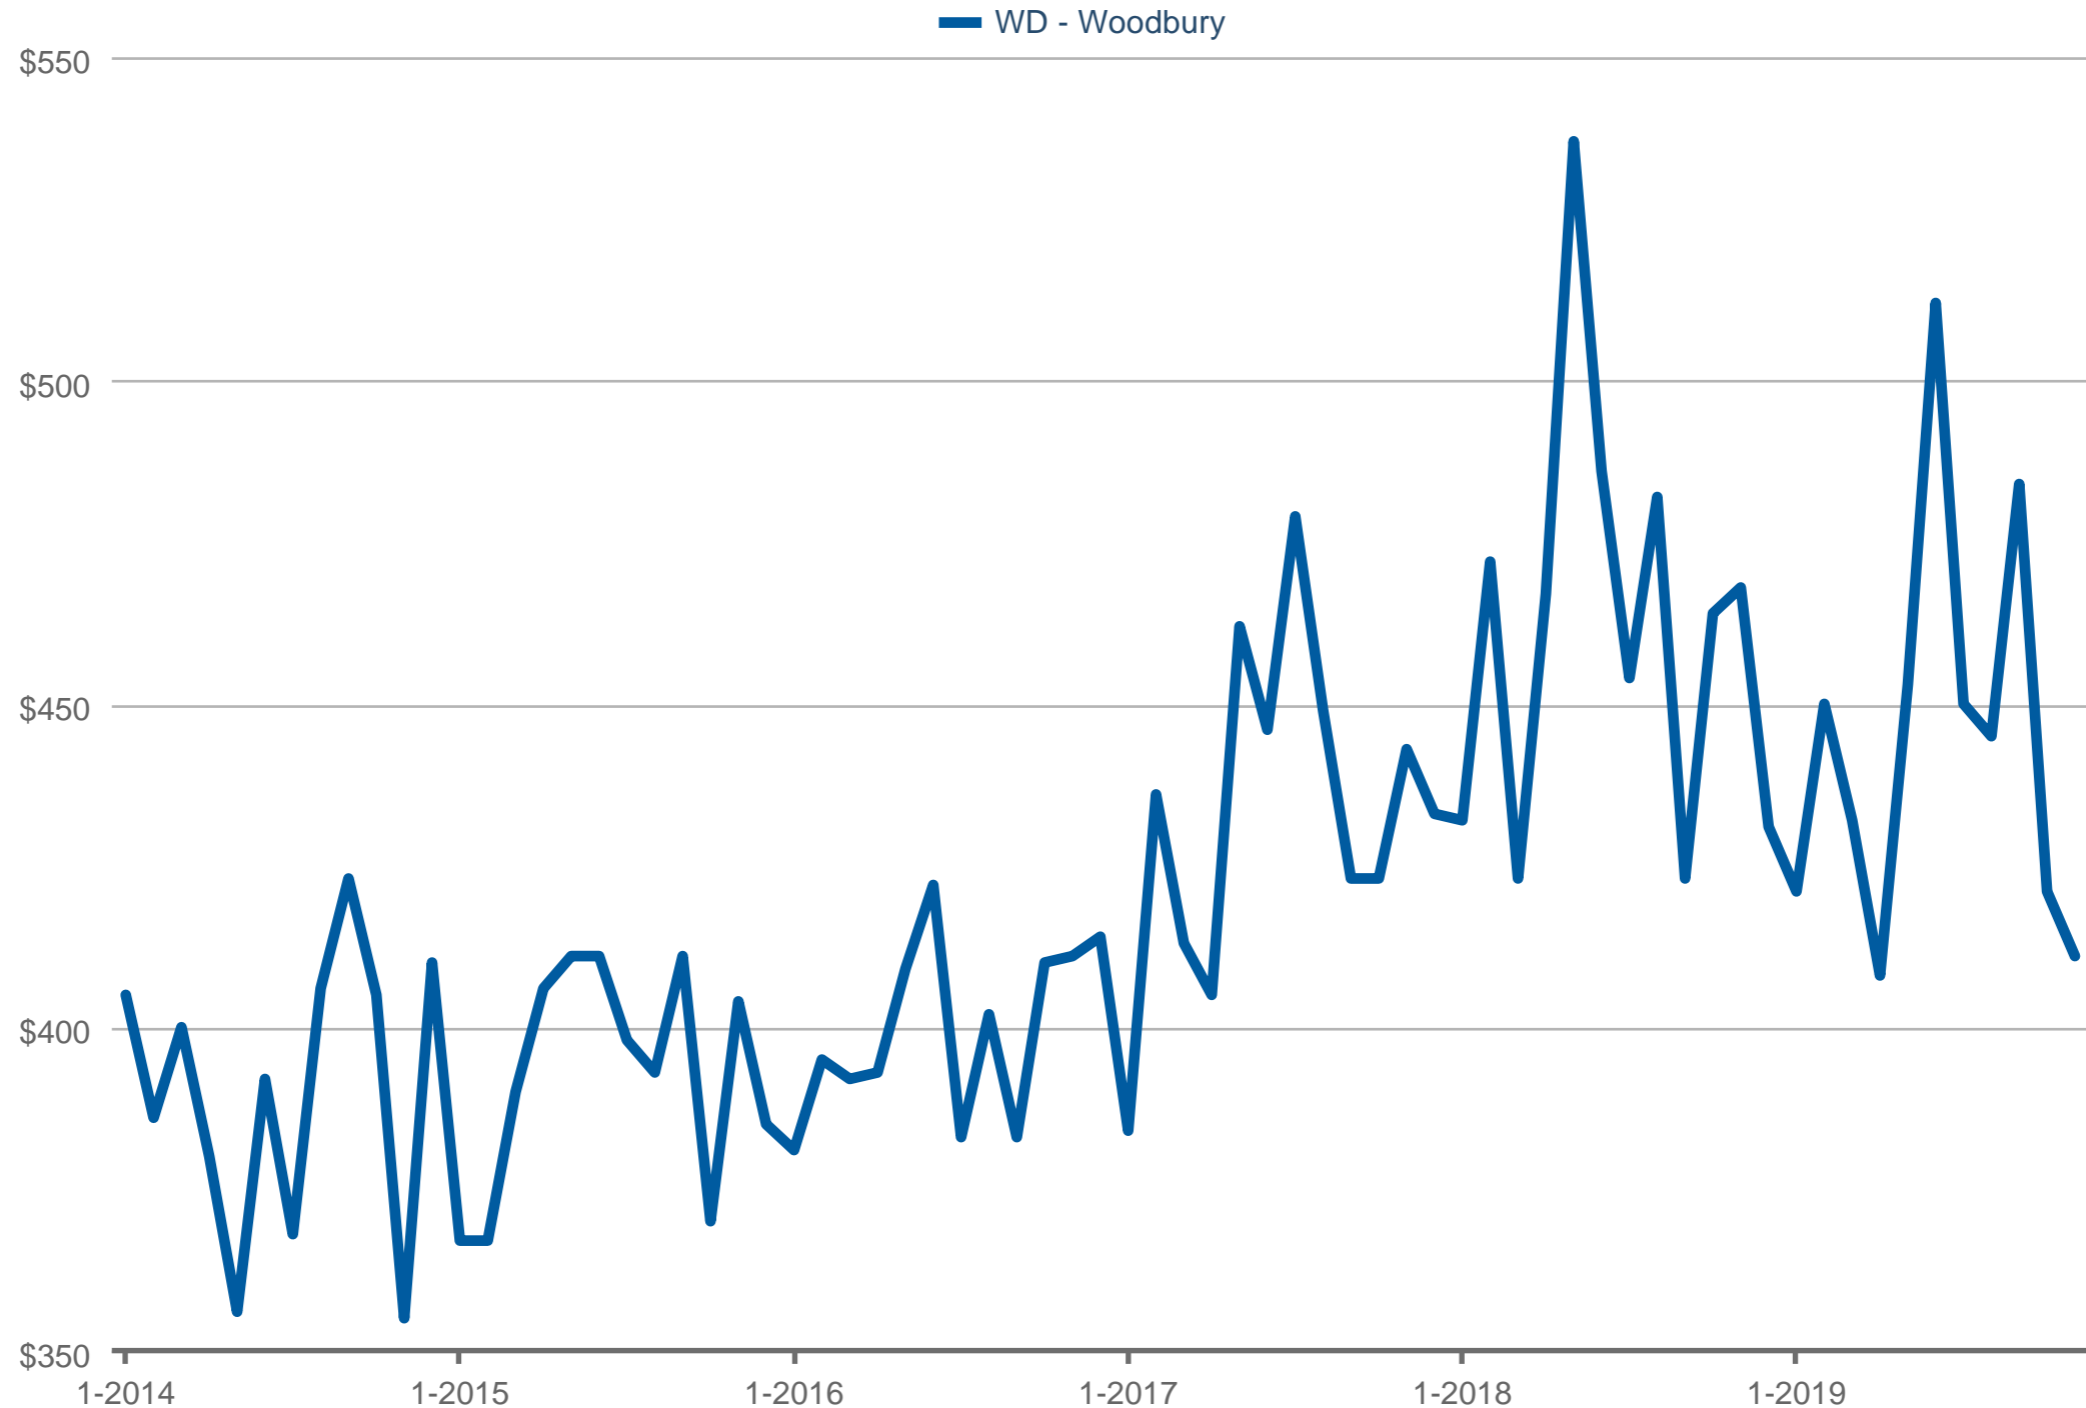

Median Price Per Square Foot

WD - Woodbury: Condominium & Townhouse

Each data point is one month of activity. Data is from December 10, 2019.