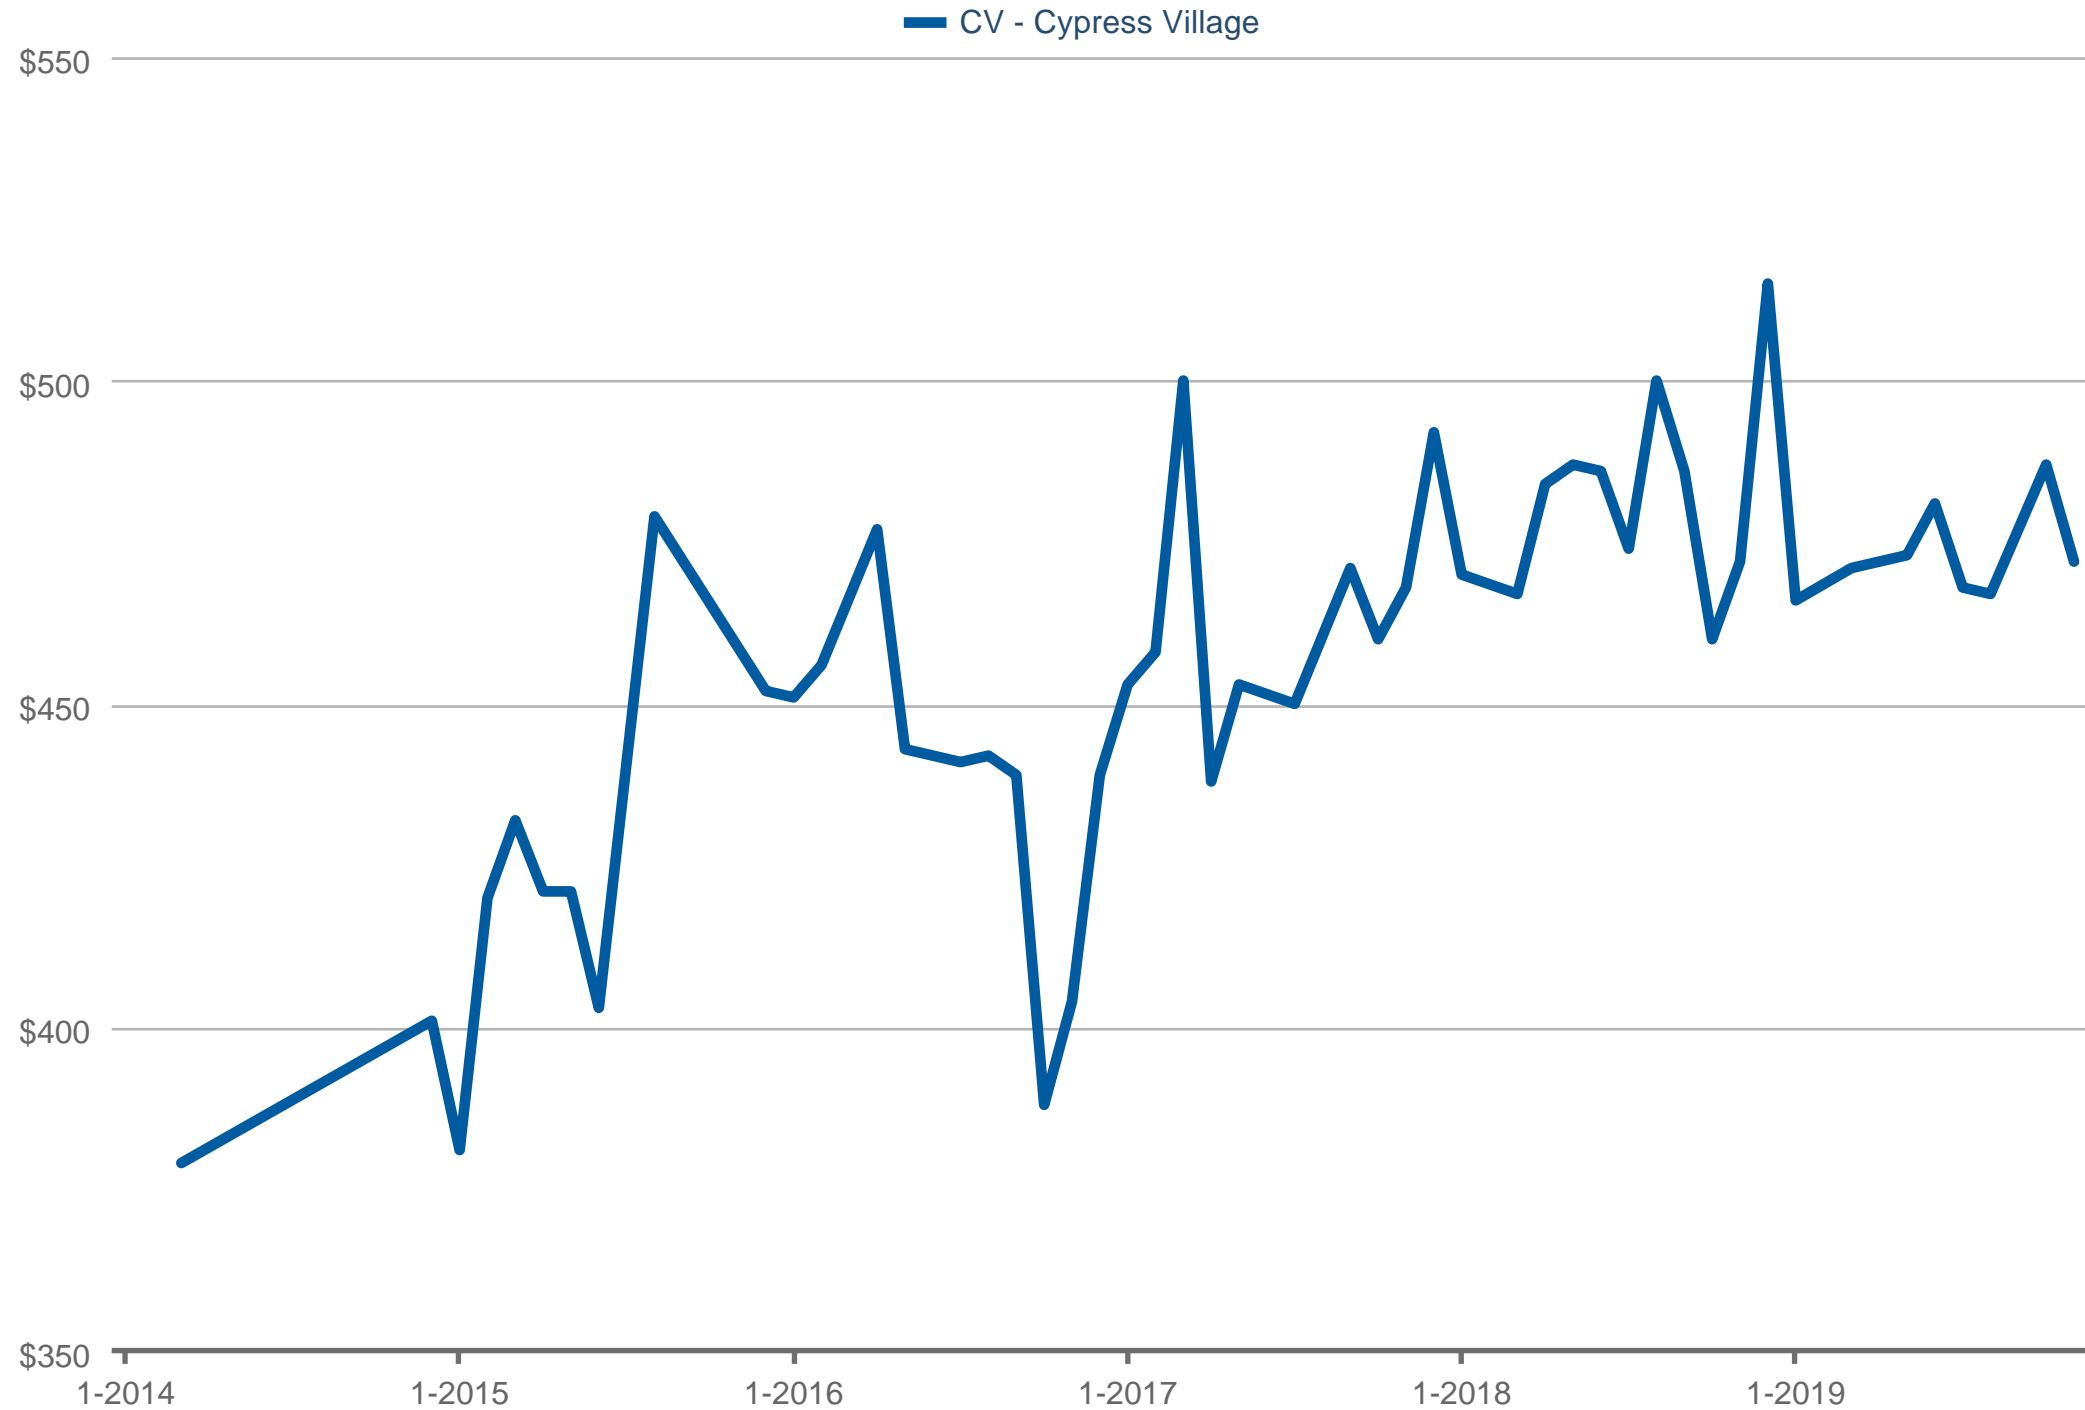

Median Price Per Square Foot

CV - Cypress Village: Single Family

Each data point is one month of activity. Data is from December 10, 2019.