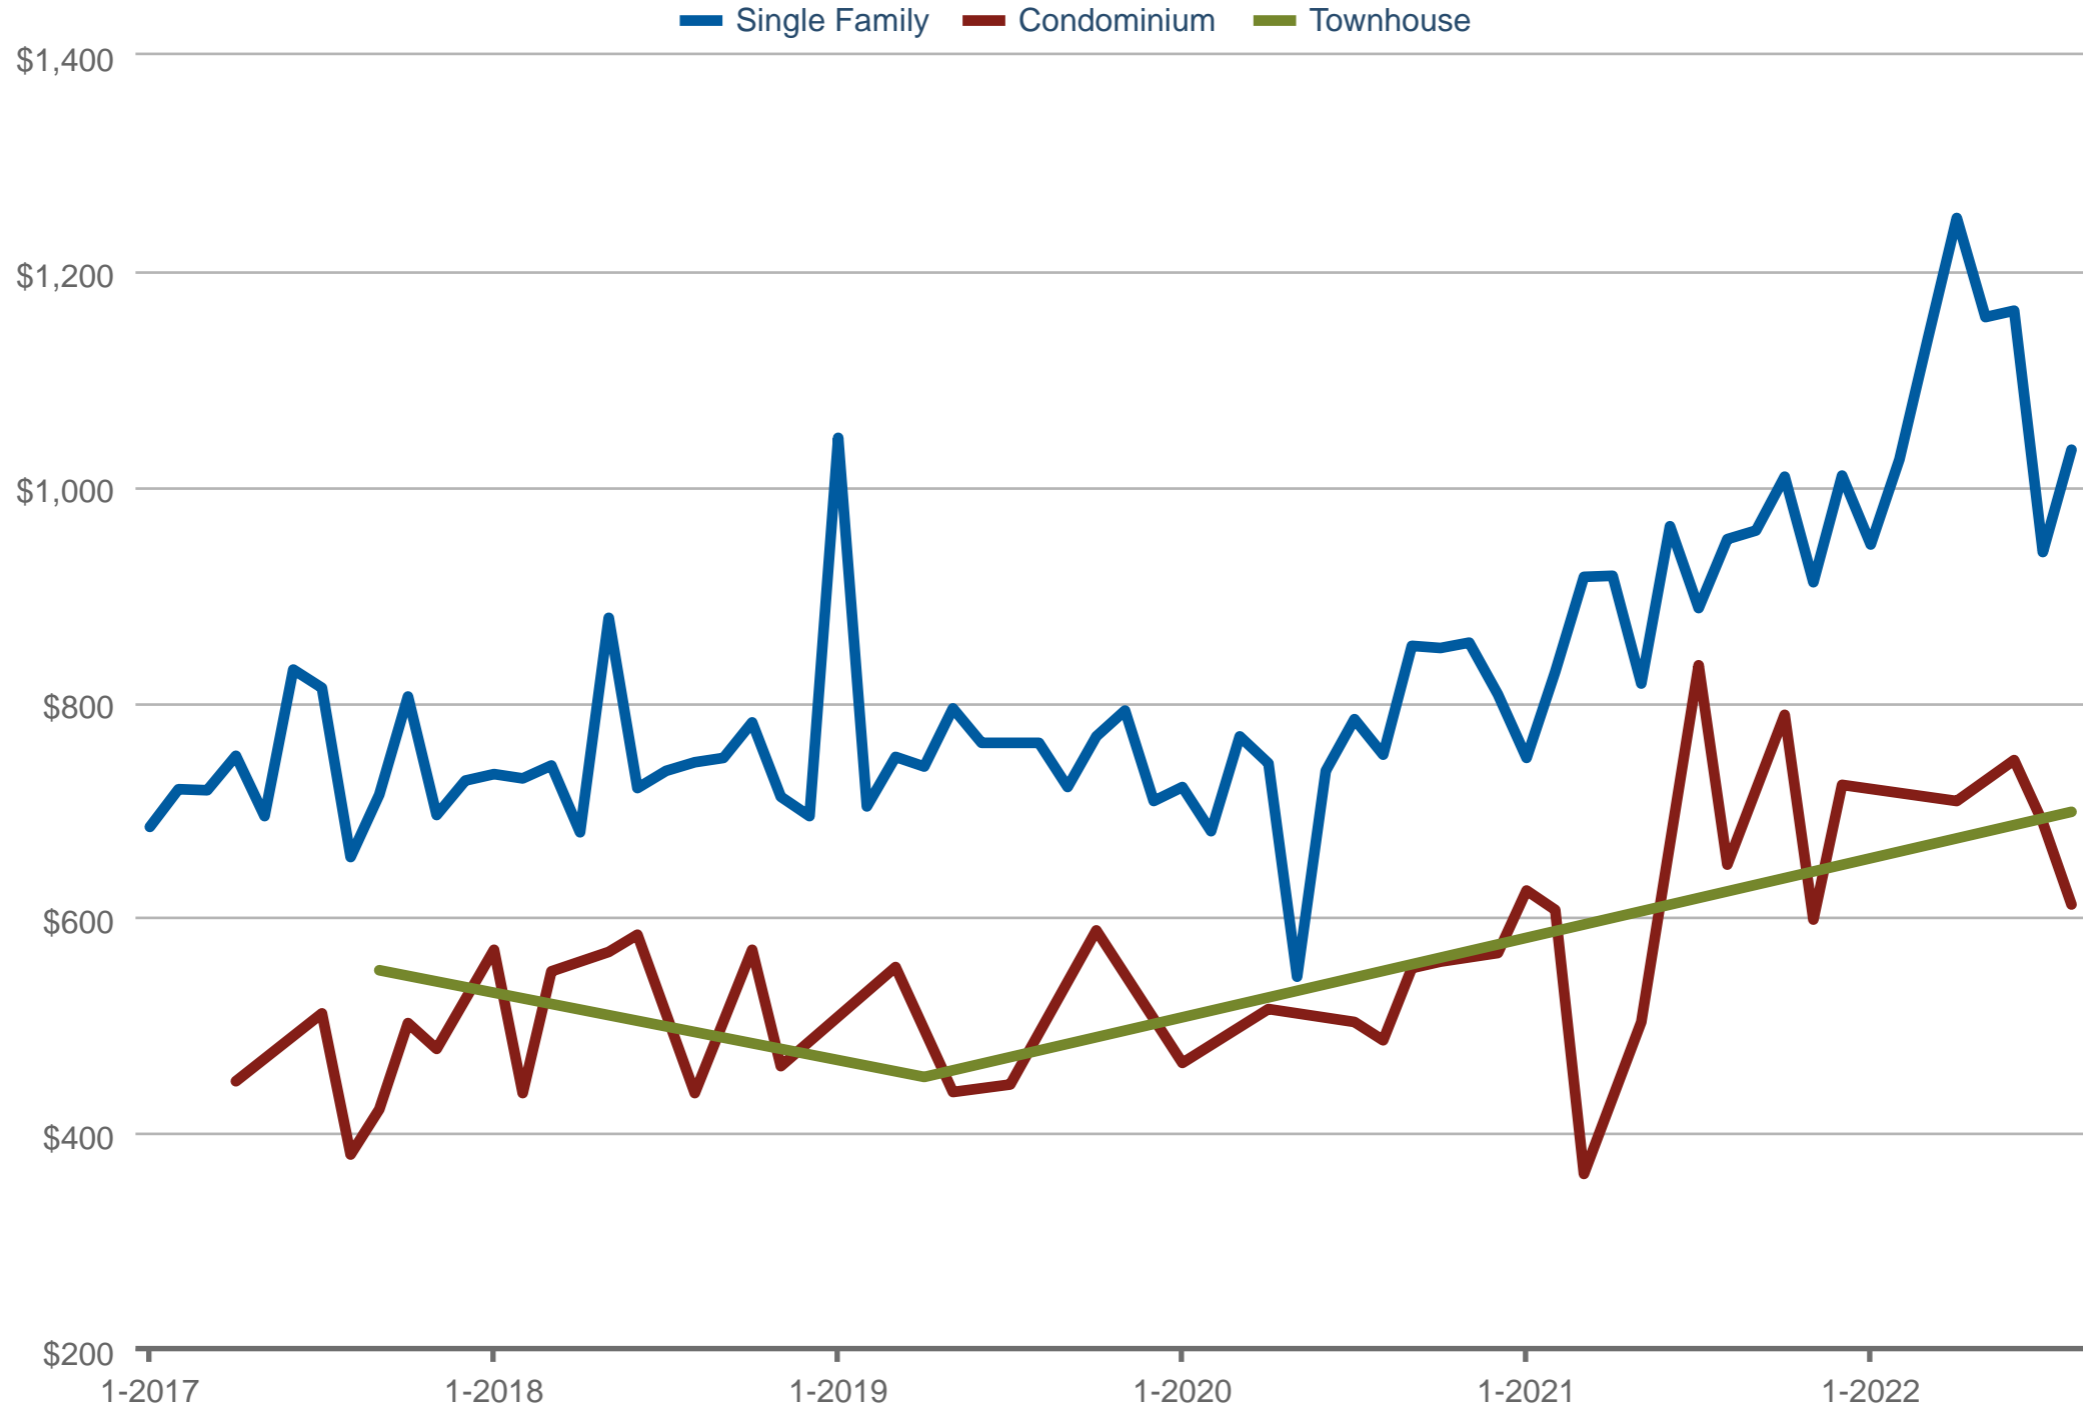

Average Price Per Square Foot - By Property Types

Palos Verdes Estates

Each data point is one month of activity. Data is from September 27, 2022.

All data is from the California Regional Multiple Listing Service, INC. InfoSparks © 2022 ShowingTime.