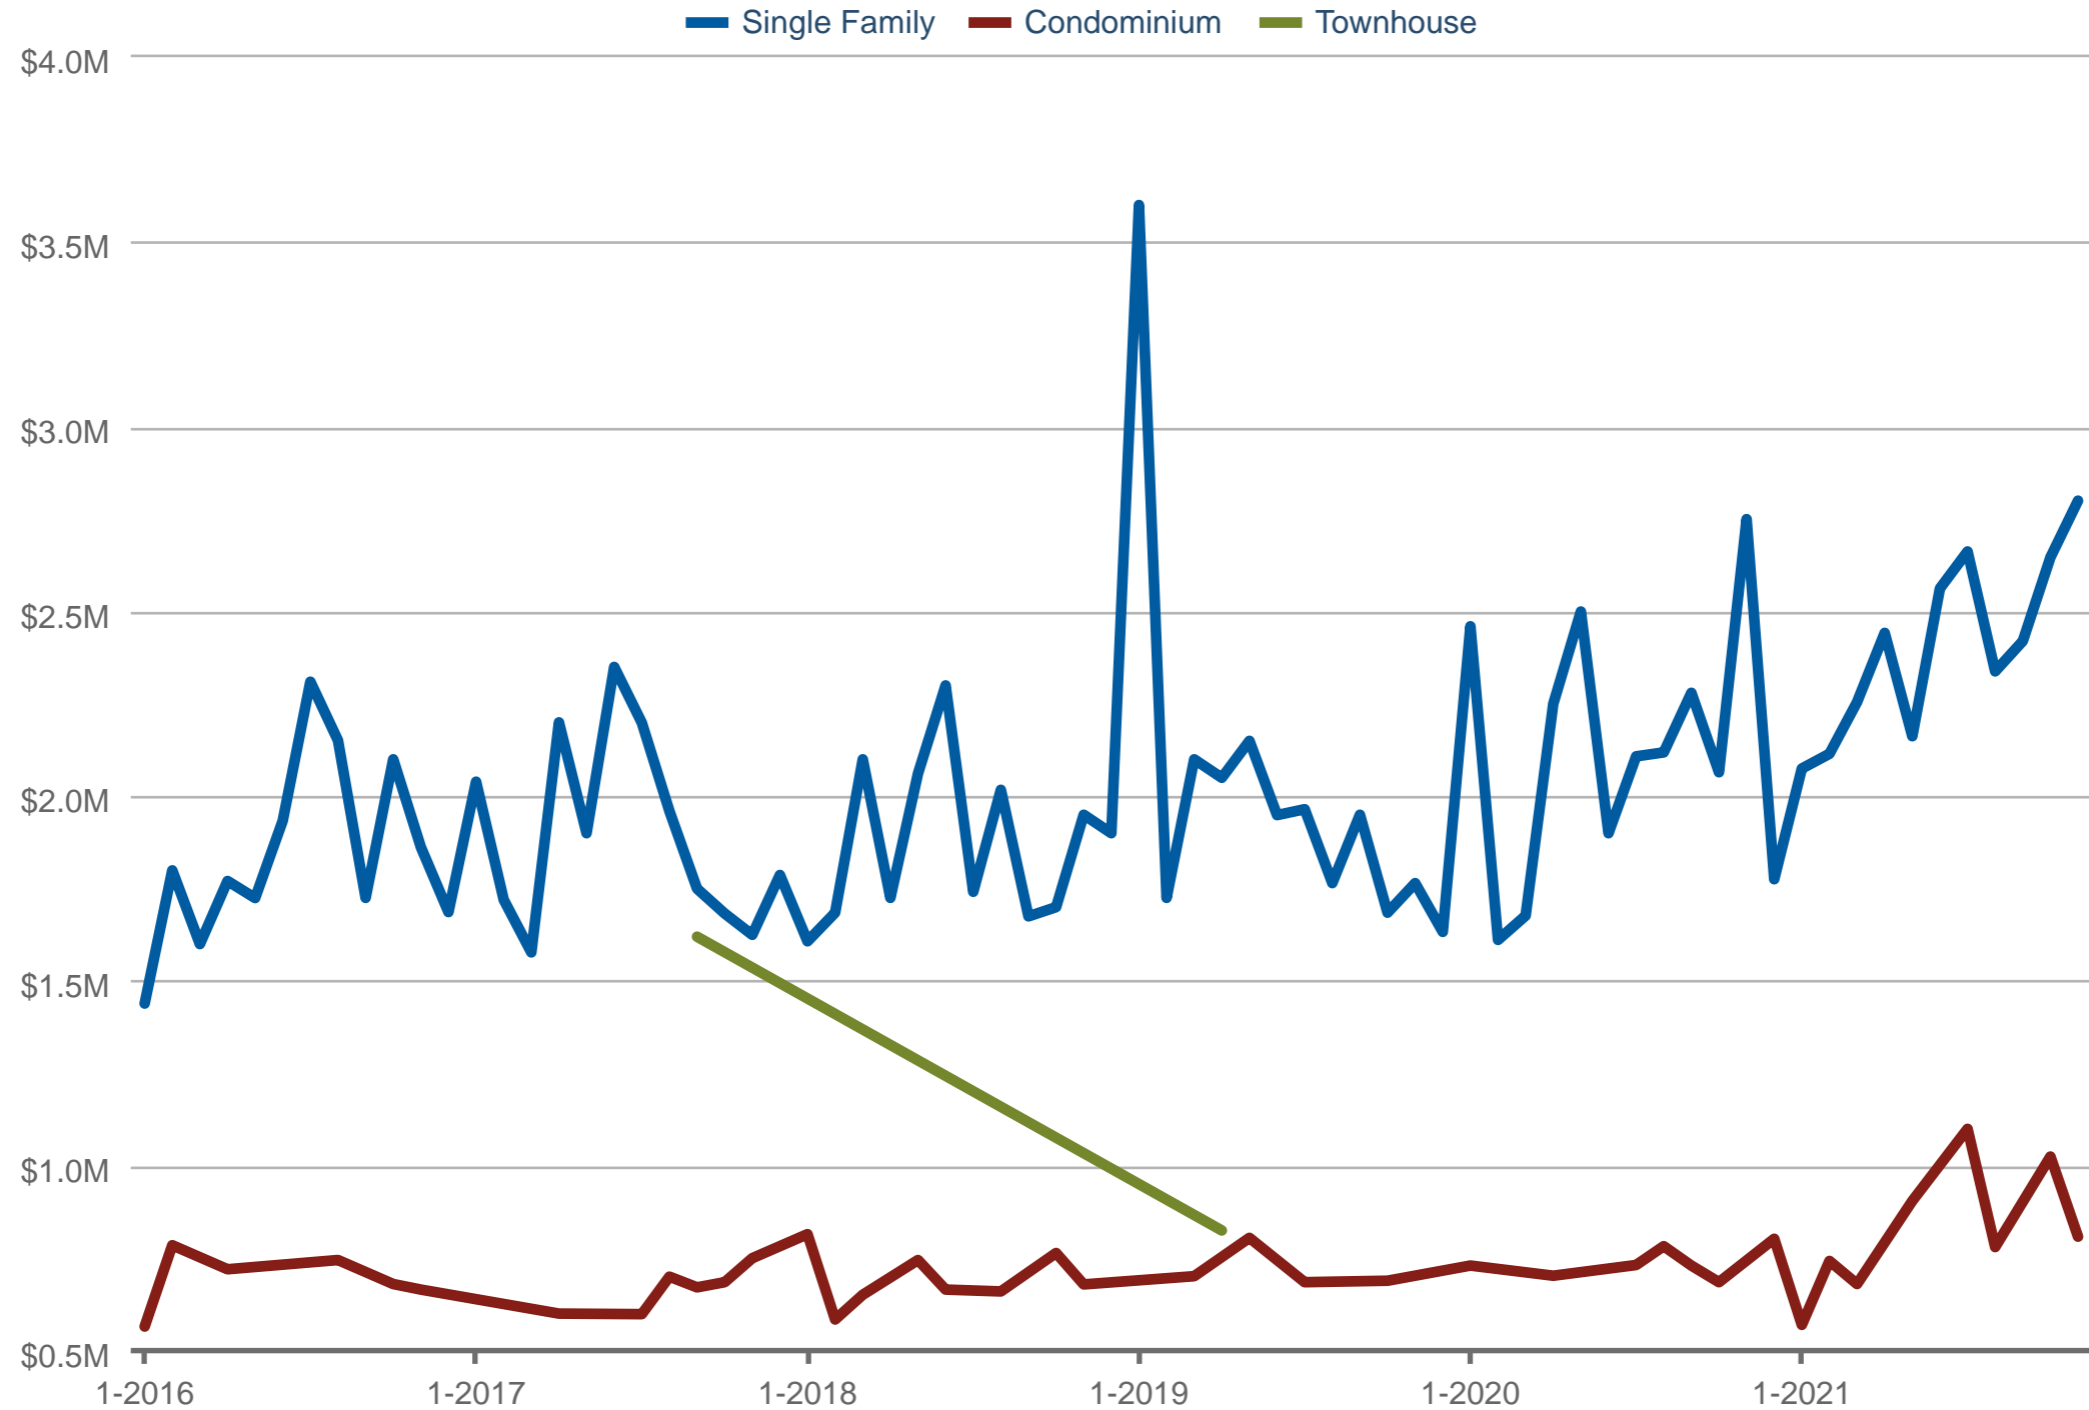

Median Sales Price - By Property Types

Palos Verdes Estates

Each data point is one month of activity. Data is from December 1, 2021.

All data is from the California Regional Multiple Listing Service, INC. InfoSparks © 2021 ShowingTime.