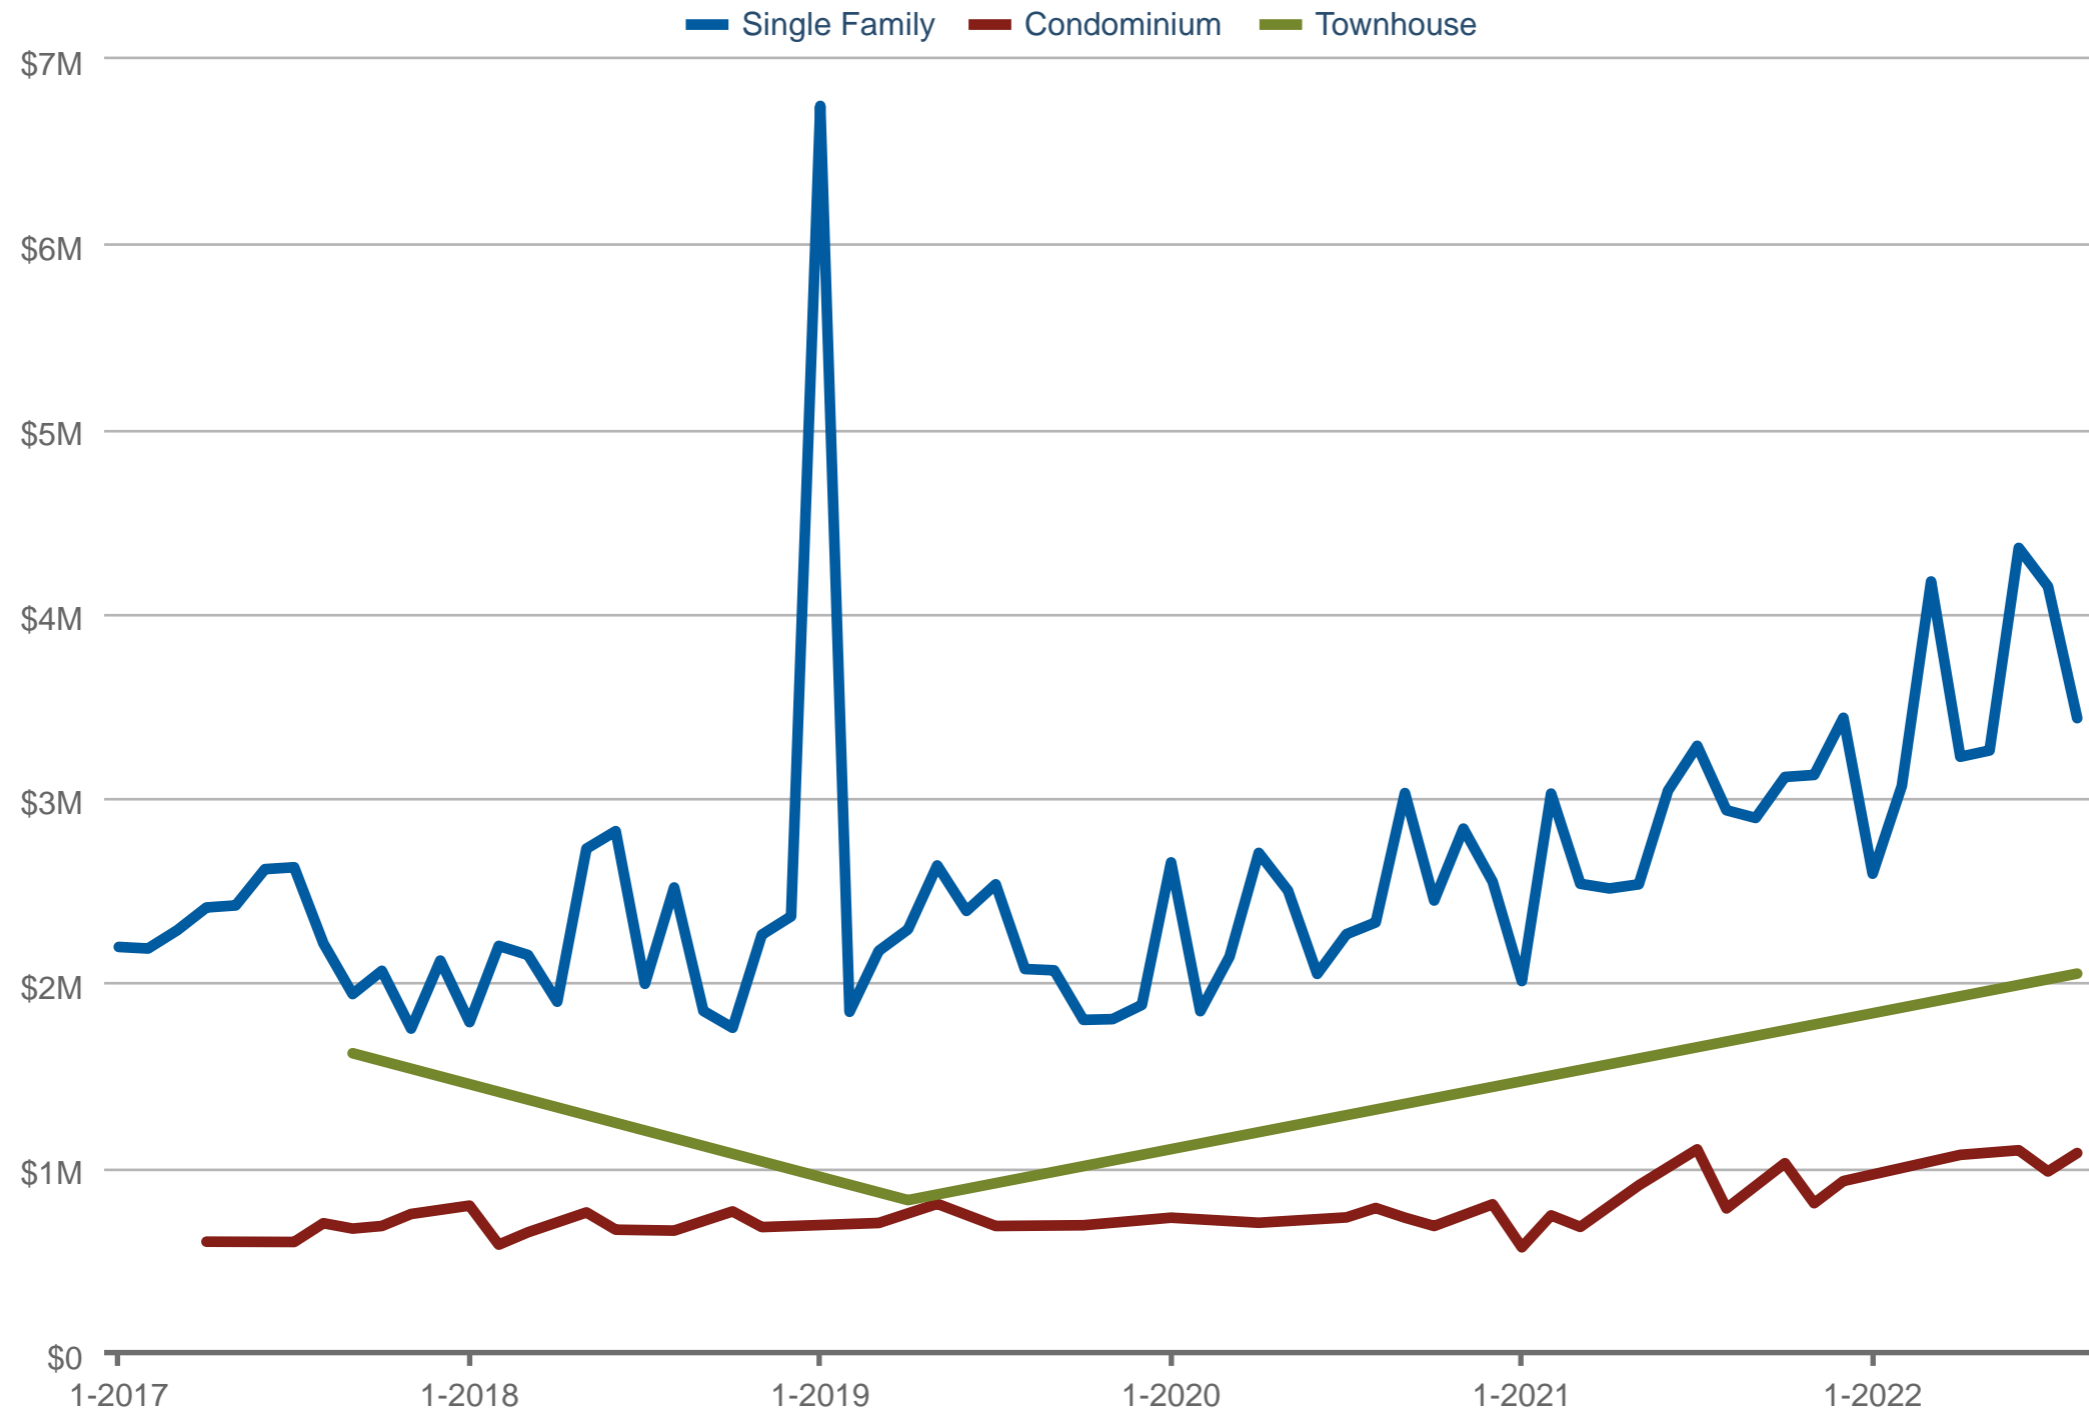

Average Sales Price - By Property Types

Palos Verdes Estates

Each data point is one month of activity. Data is from September 27, 2022.

All data is from the California Regional Multiple Listing Service, INC. InfoSparks © 2022 ShowingTime.