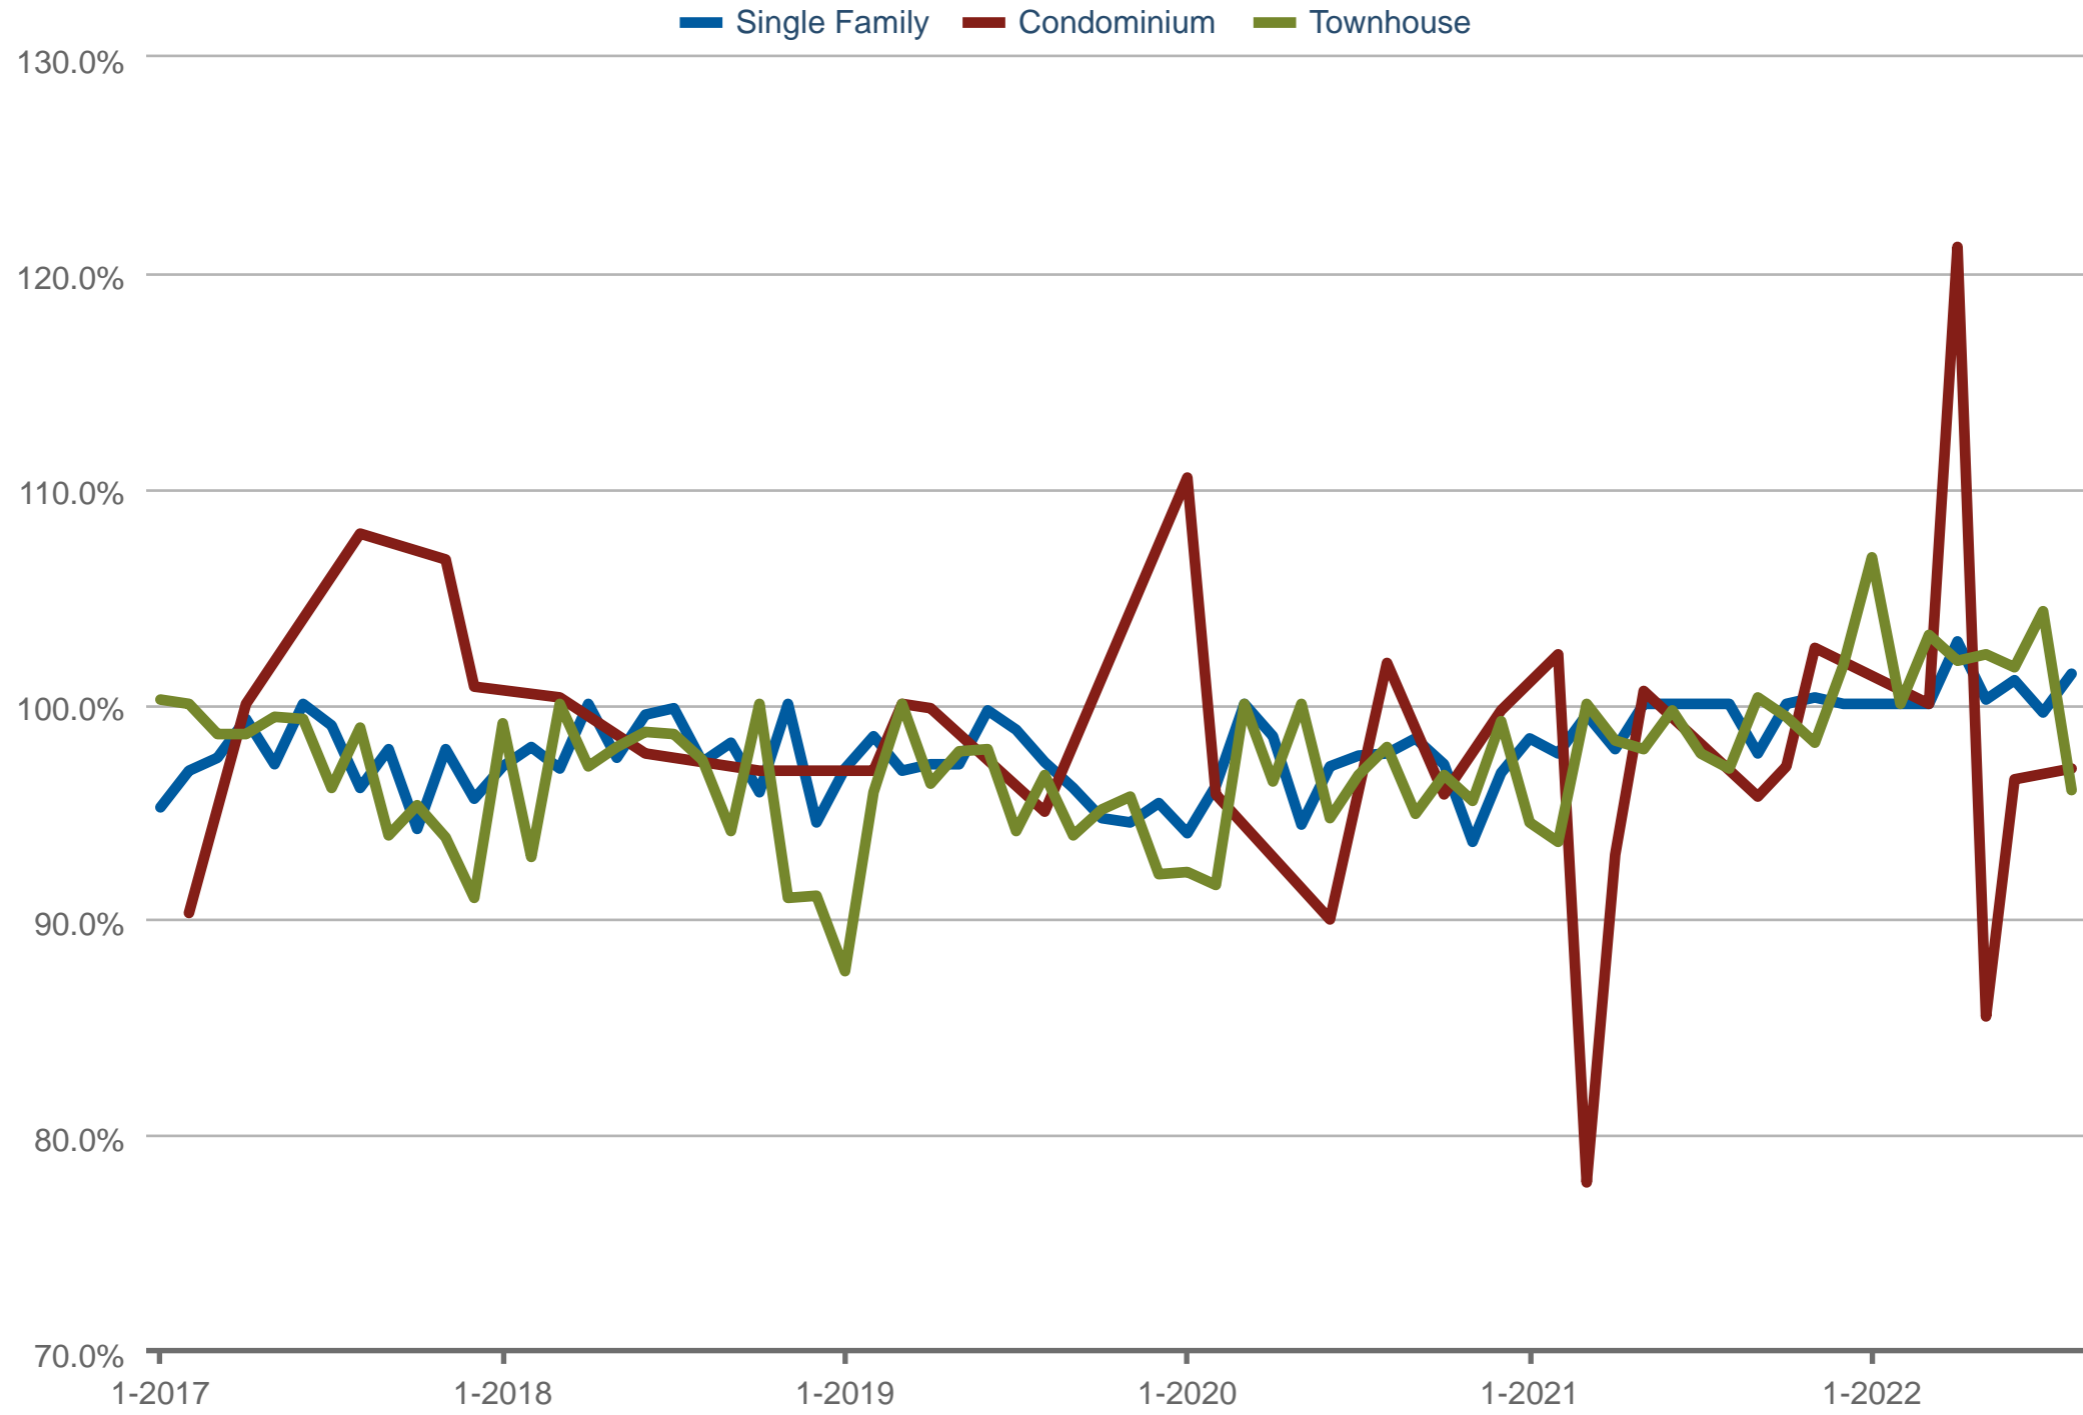

Median Percent of Original Price Received - By Property Types

Manhattan Beach

Each data point is one month of activity. Data is from September 27, 2022.

All data is from the California Regional Multiple Listing Service, INC. InfoSparks © 2022 ShowingTime.