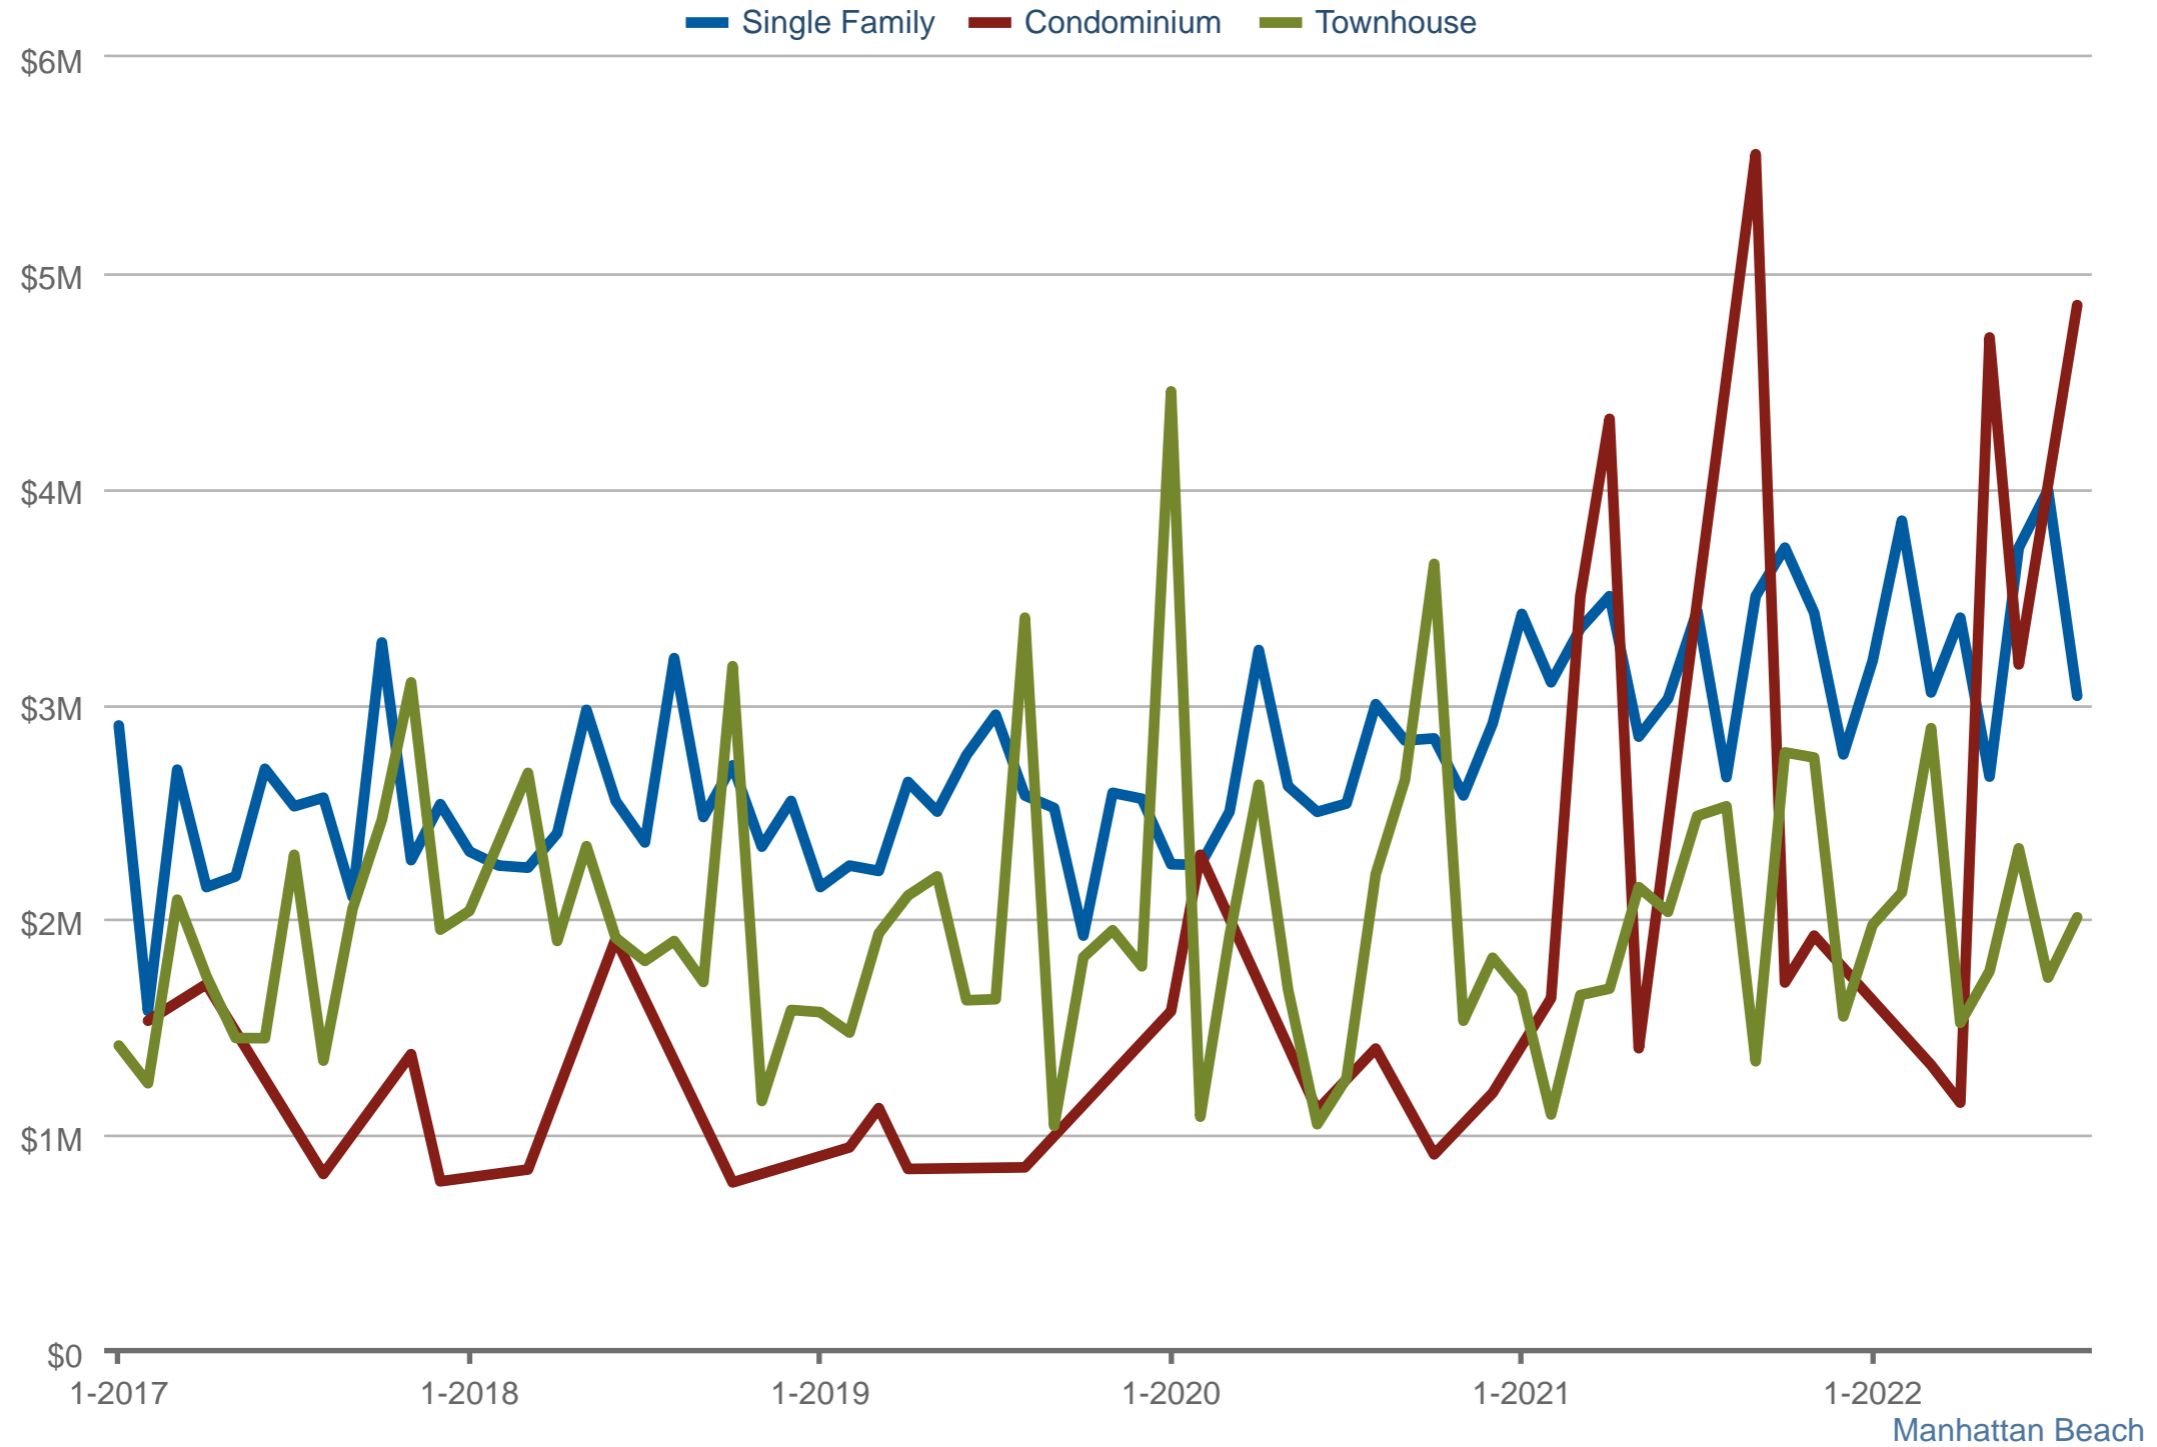

Median Sales Price - By Property Types

Manhattan Beach

Each data point is one month of activity. Data is from September 27, 2022.

All data is from the California Regional Multiple Listing Service, INC. InfoSparks © 2022 ShowingTime.