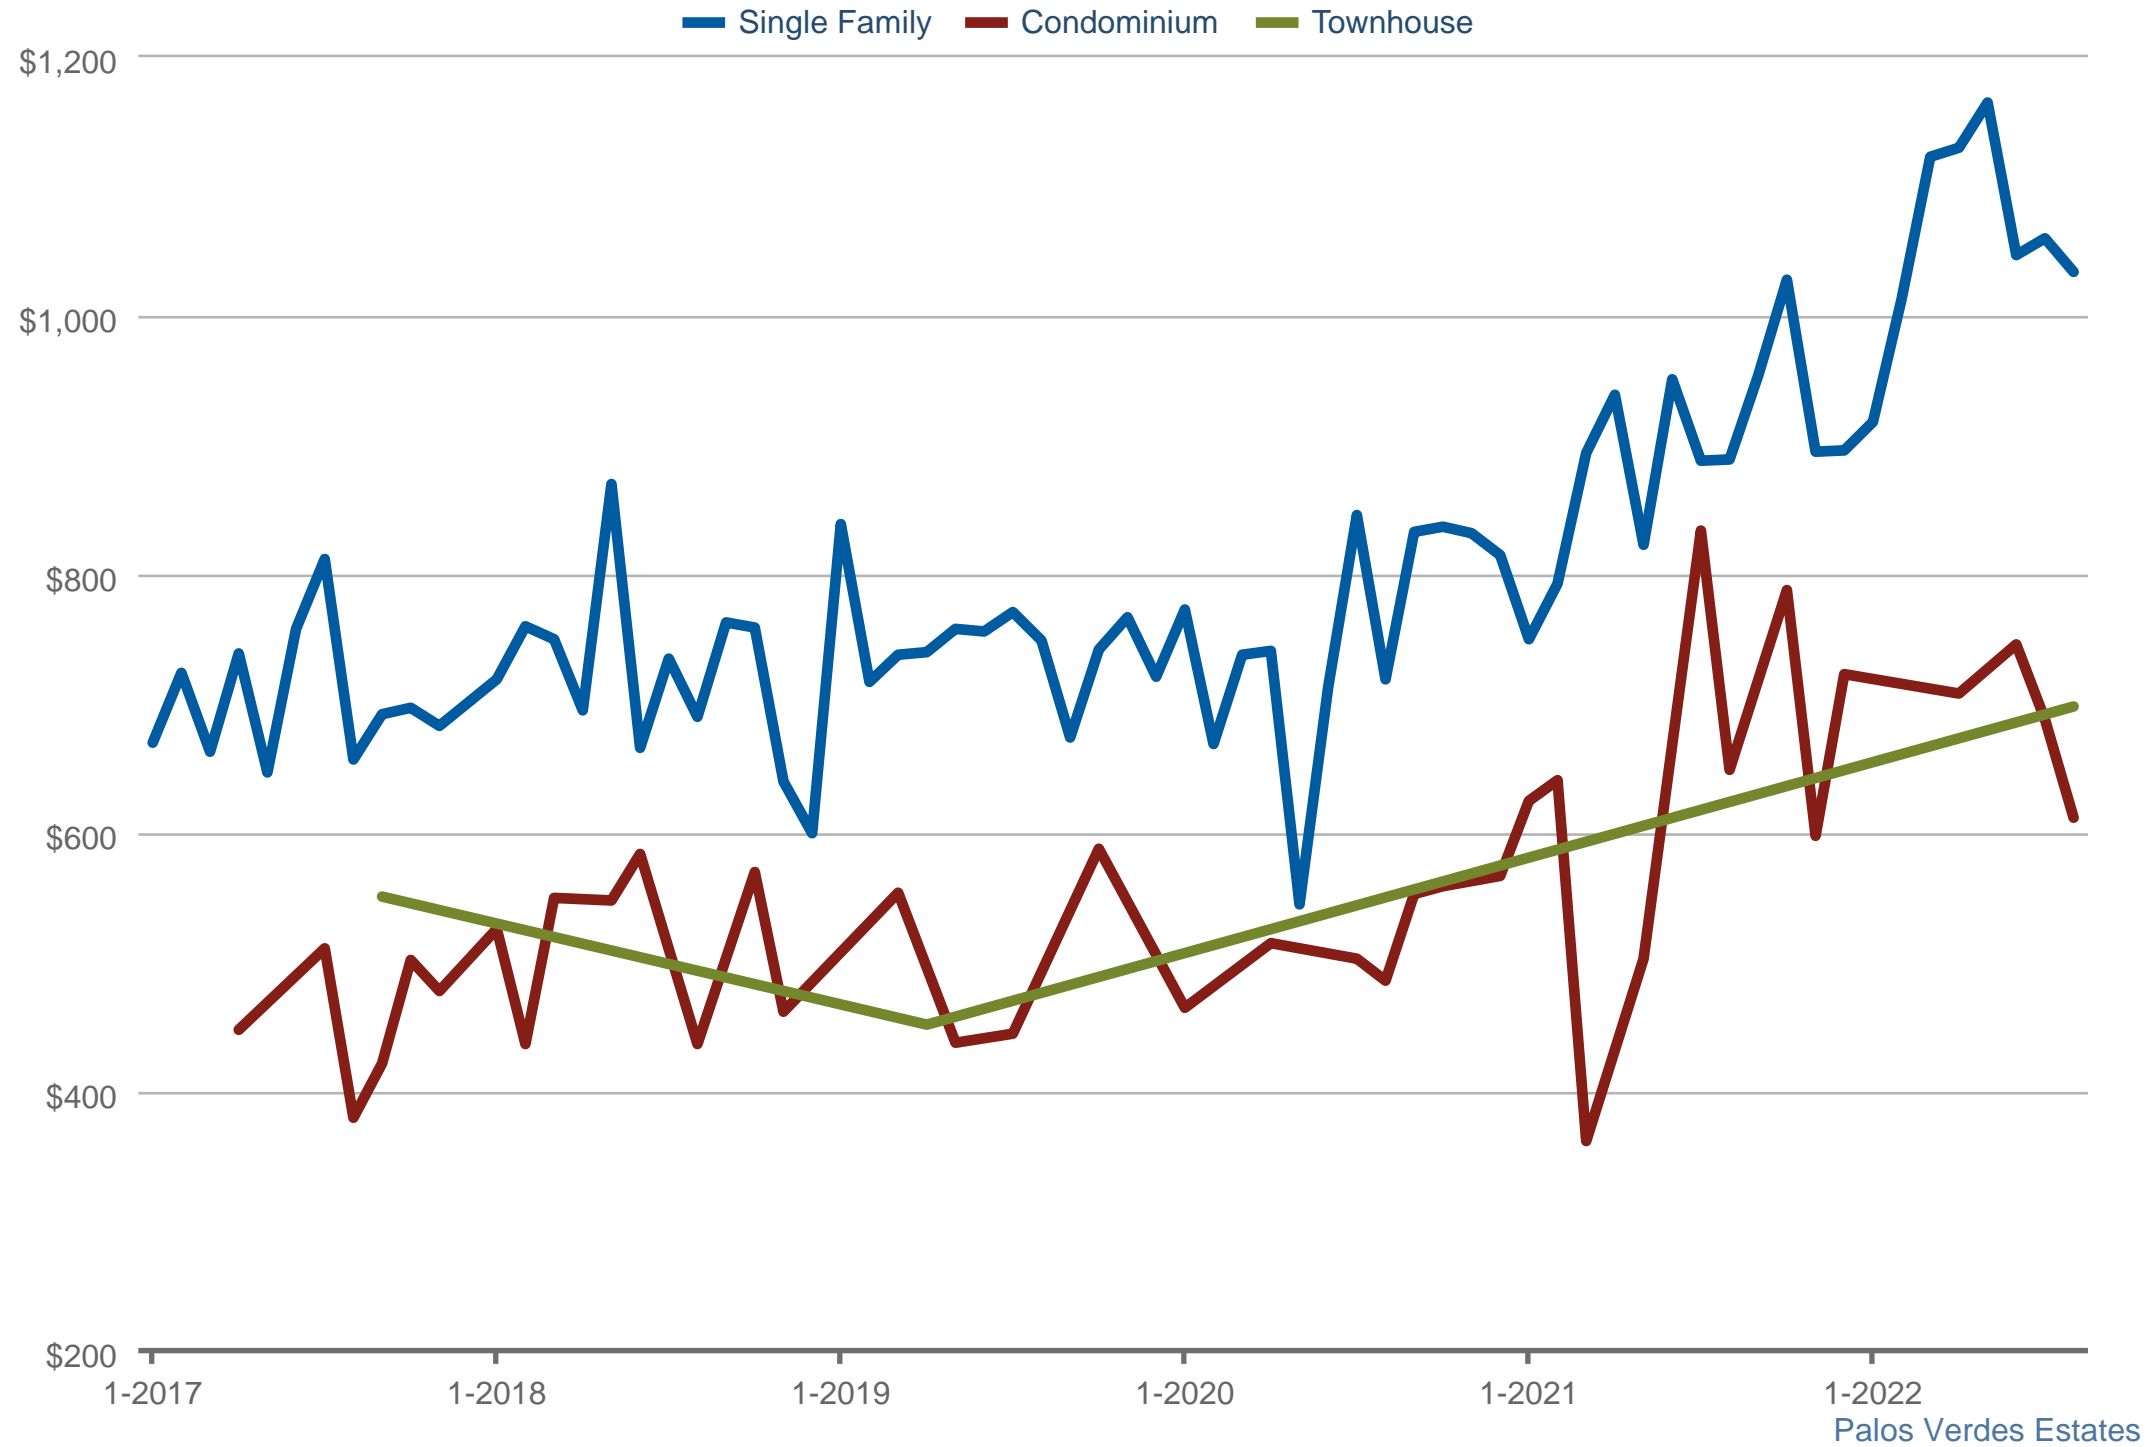

Median Price Per Square Foot - By Property Types

Each data point is one month of activity. Data is from September 27, 2022.

All data is from the California Regional Multiple Listing Service, INC. InfoSparks © 2022 ShowingTime.