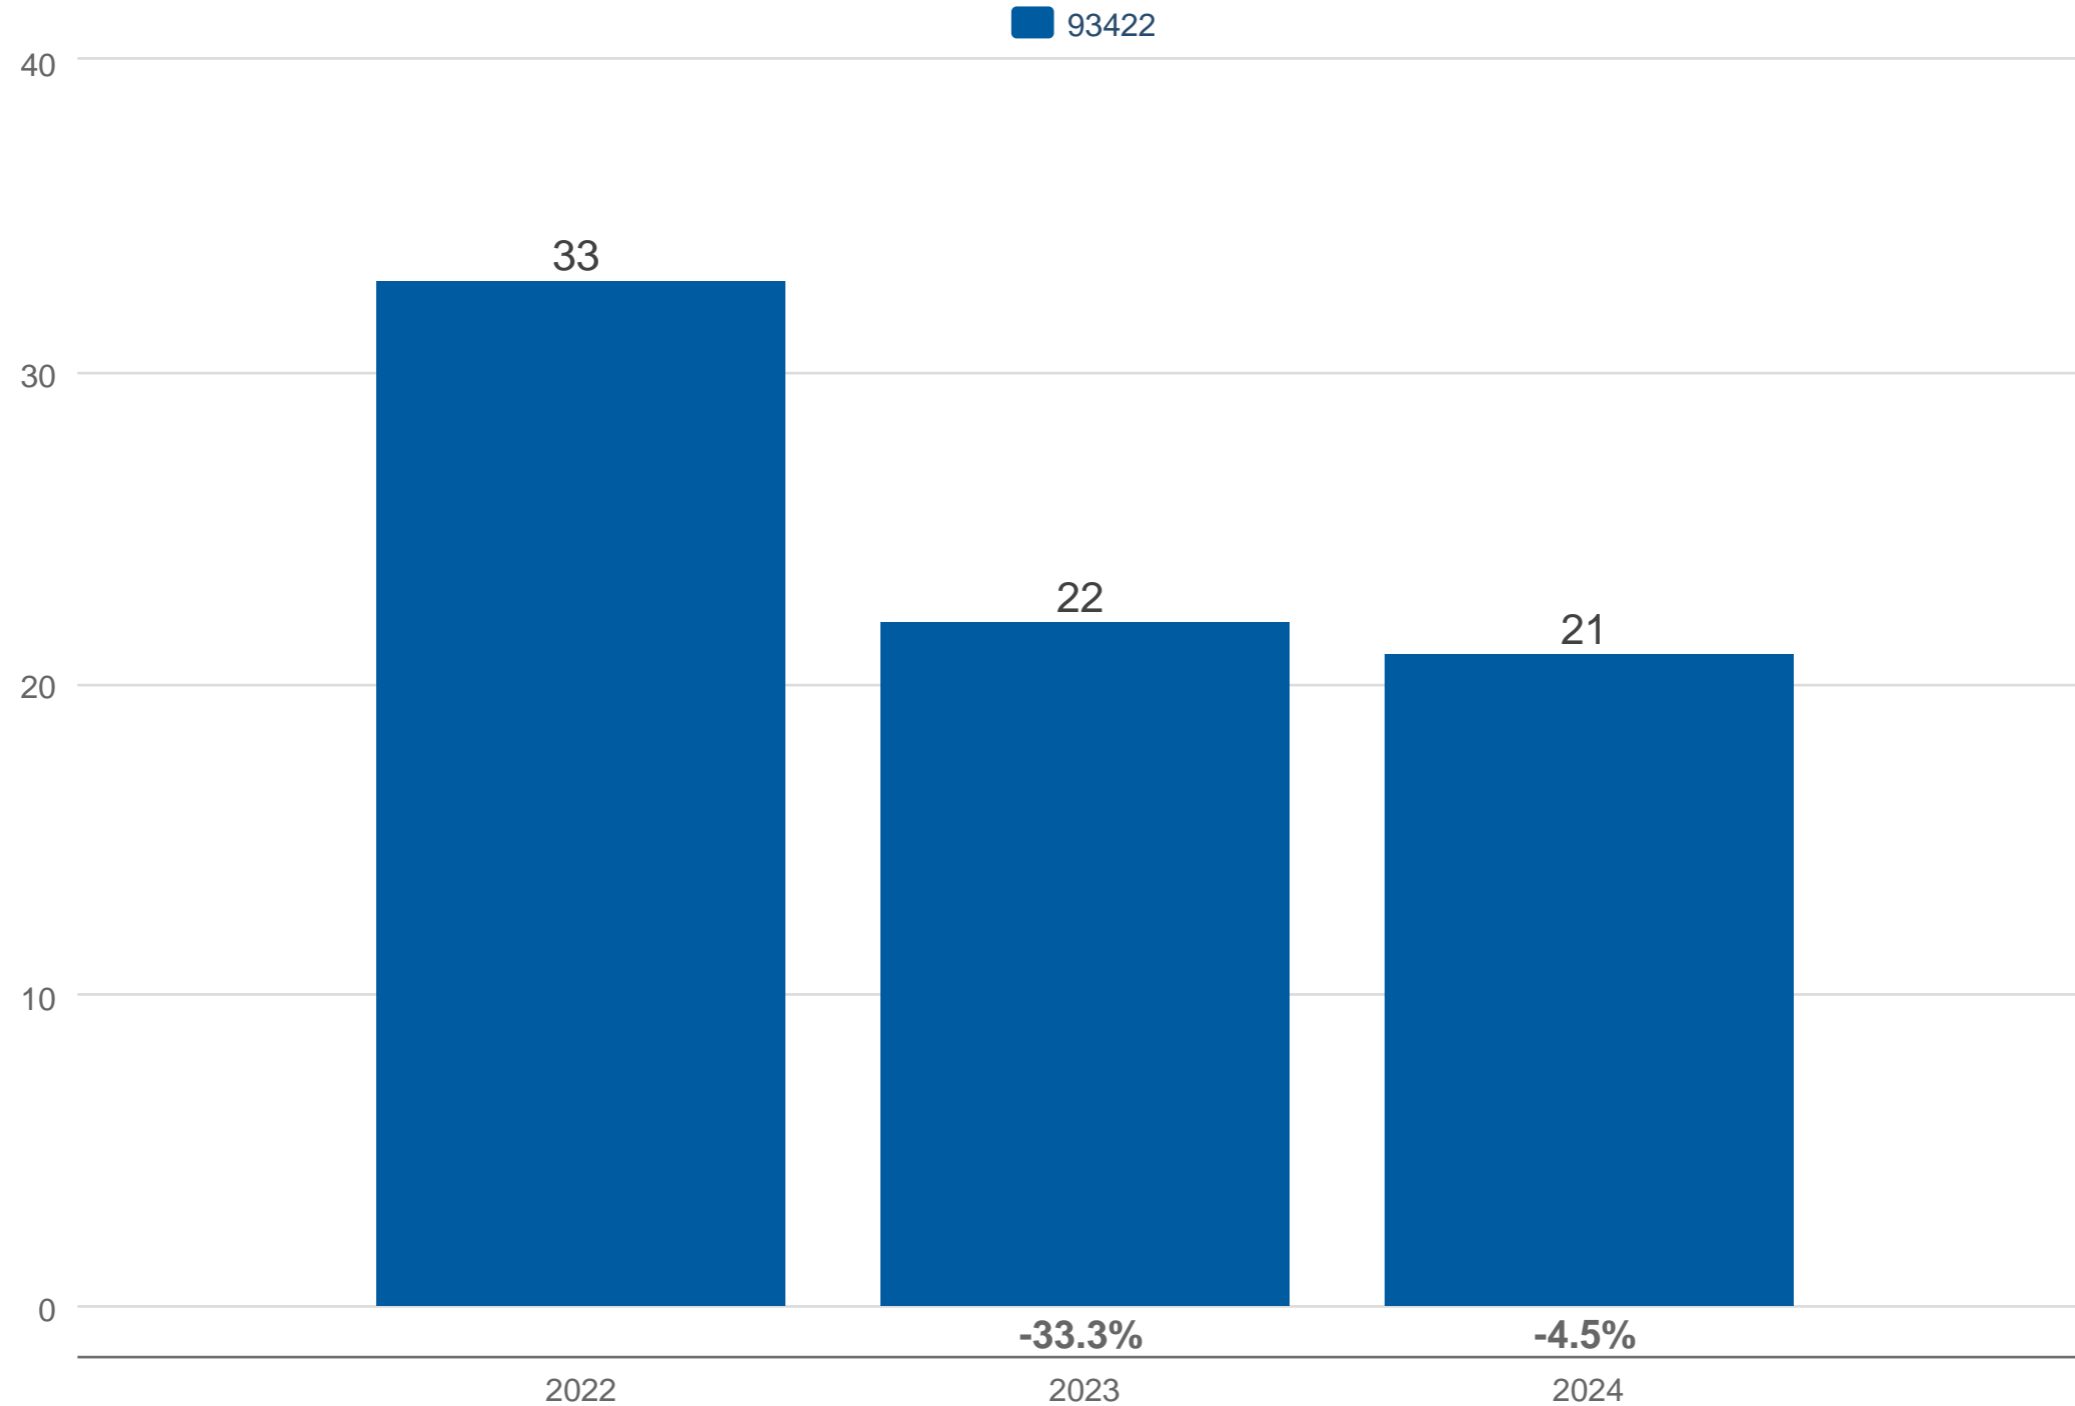

April Closed Sales

93422: Residential, Single Family

Each data point is one month of activity. Data is from May 20, 2024.