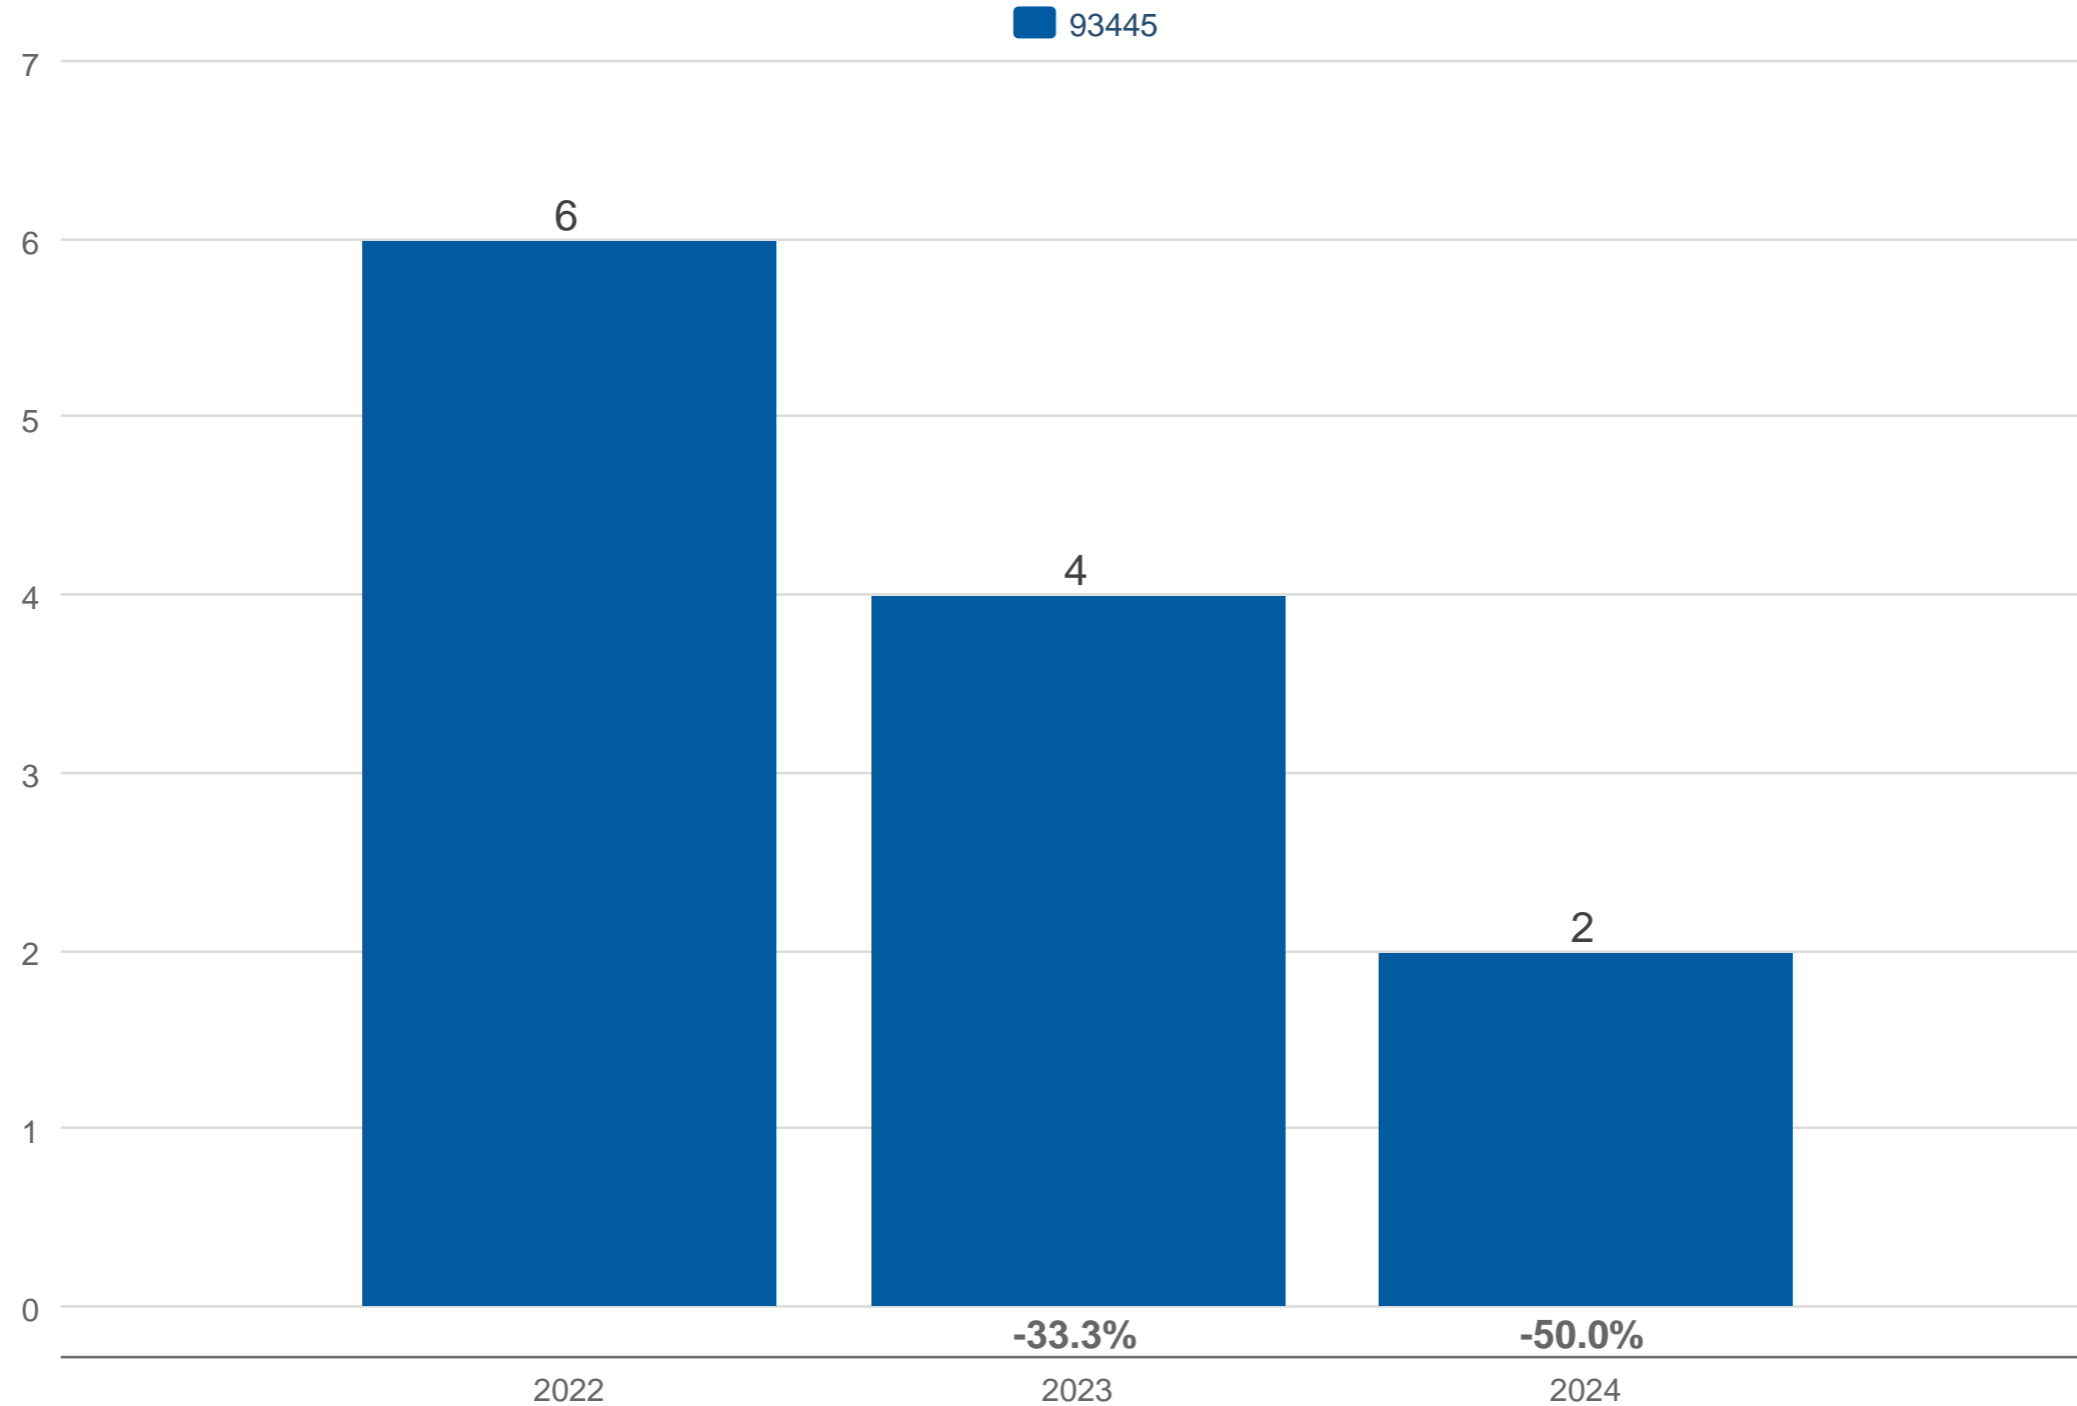

### April Closed Sales

93445: Residential, Single Family

Each data point is one month of activity. Data is from May 20, 2024.