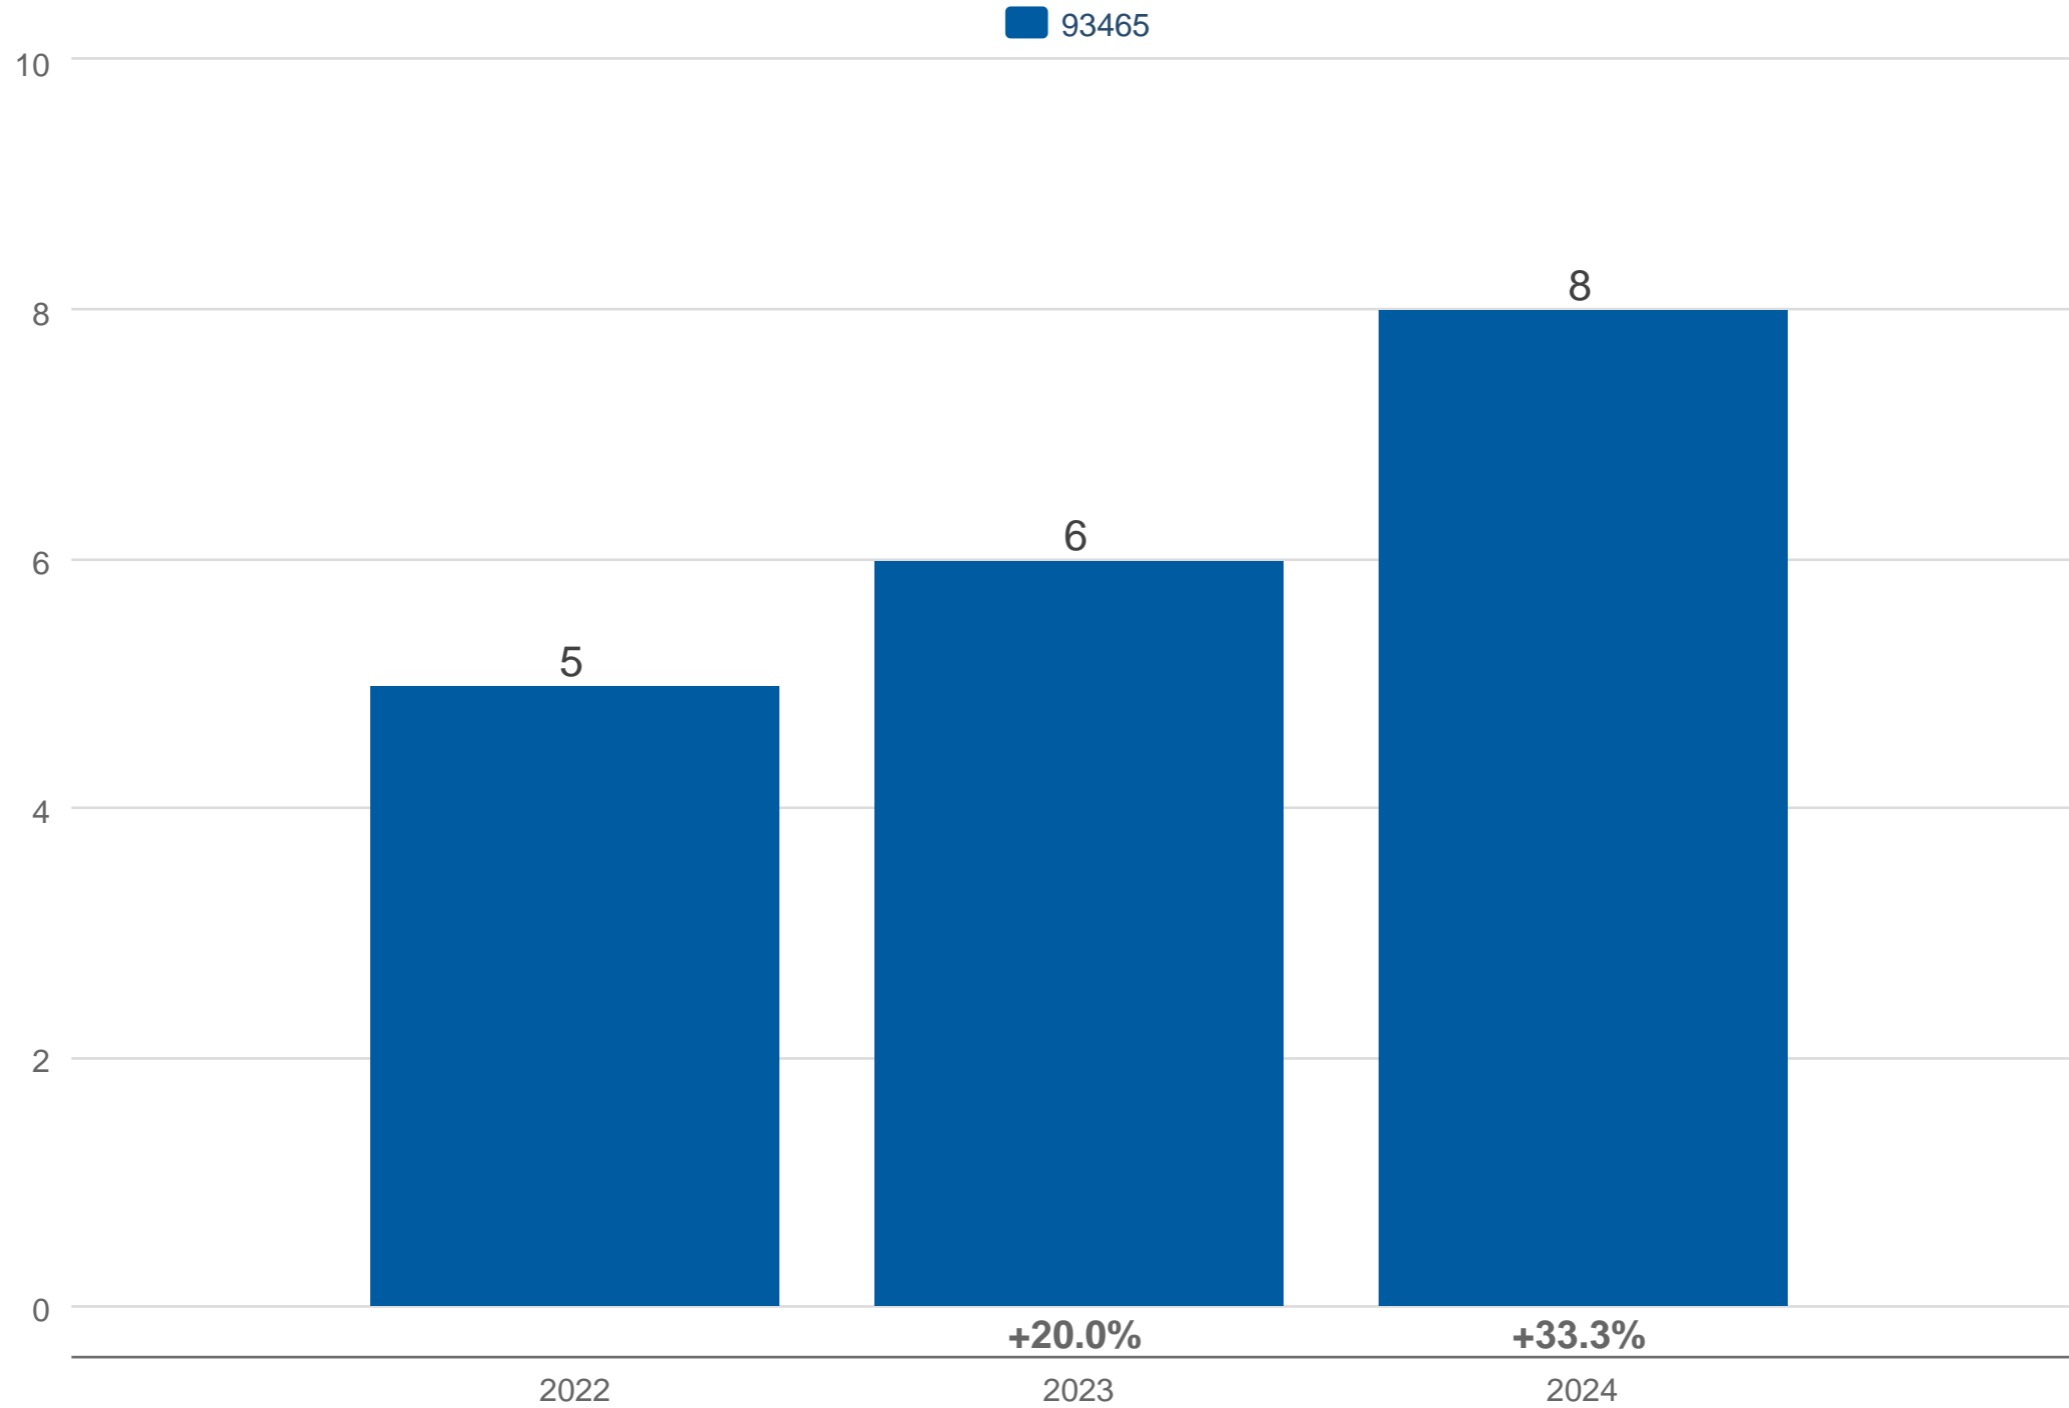

April Closed Sales

93465: Residential, Single Family

Each data point is one month of activity. Data is from May 20, 2024.