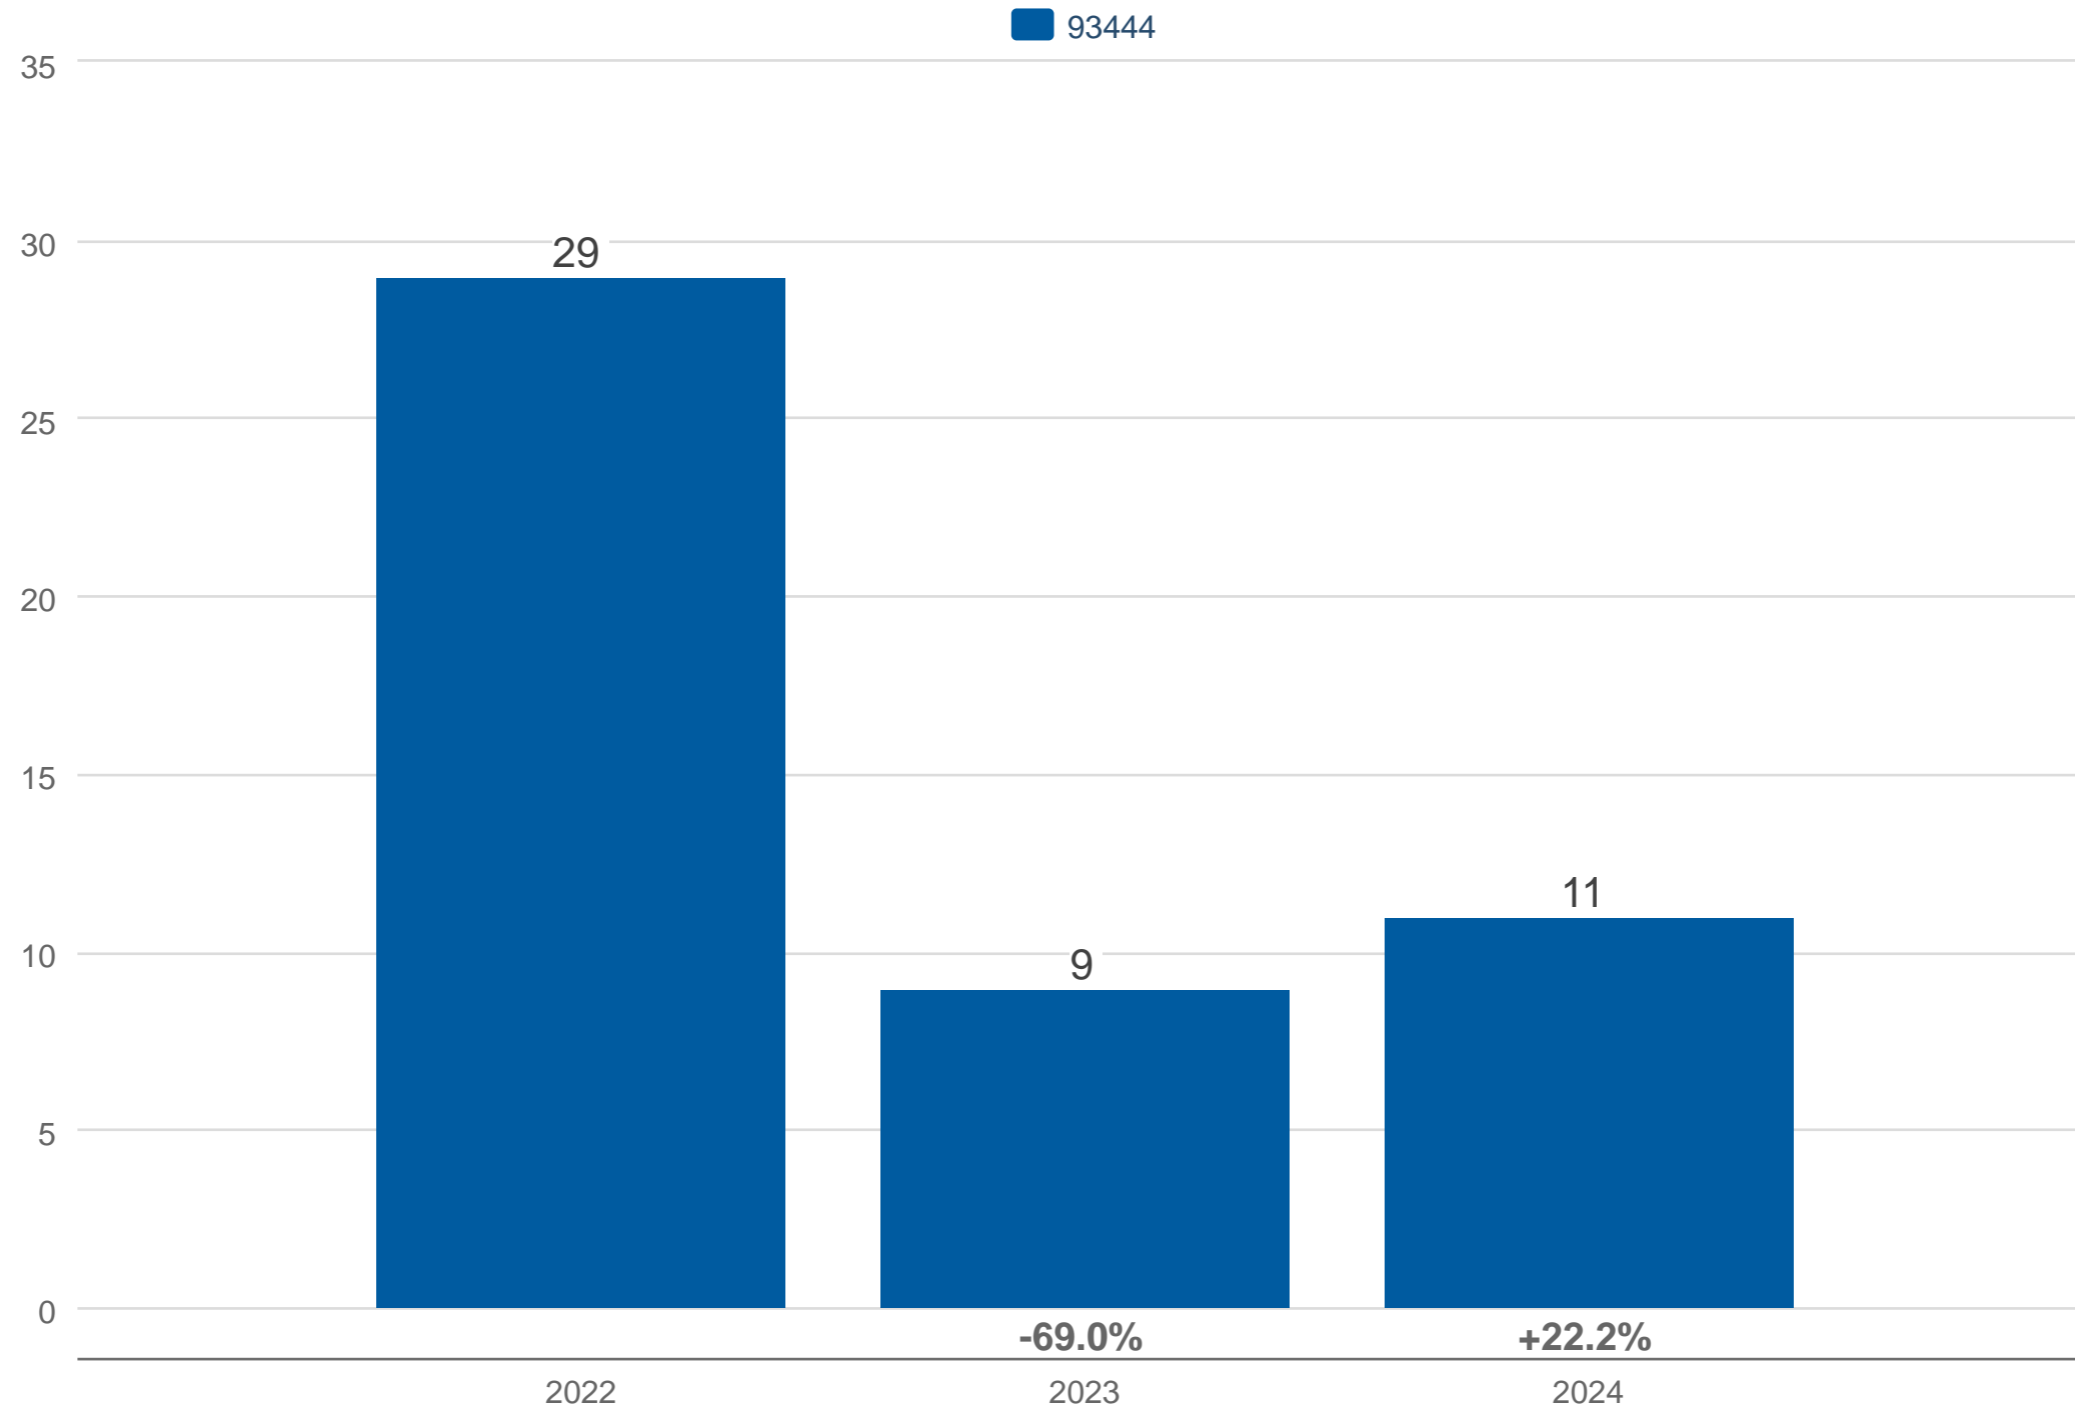

April Closed Sales

93444: Residential, Single Family

Each data point is one month of activity. Data is from May 20, 2024.