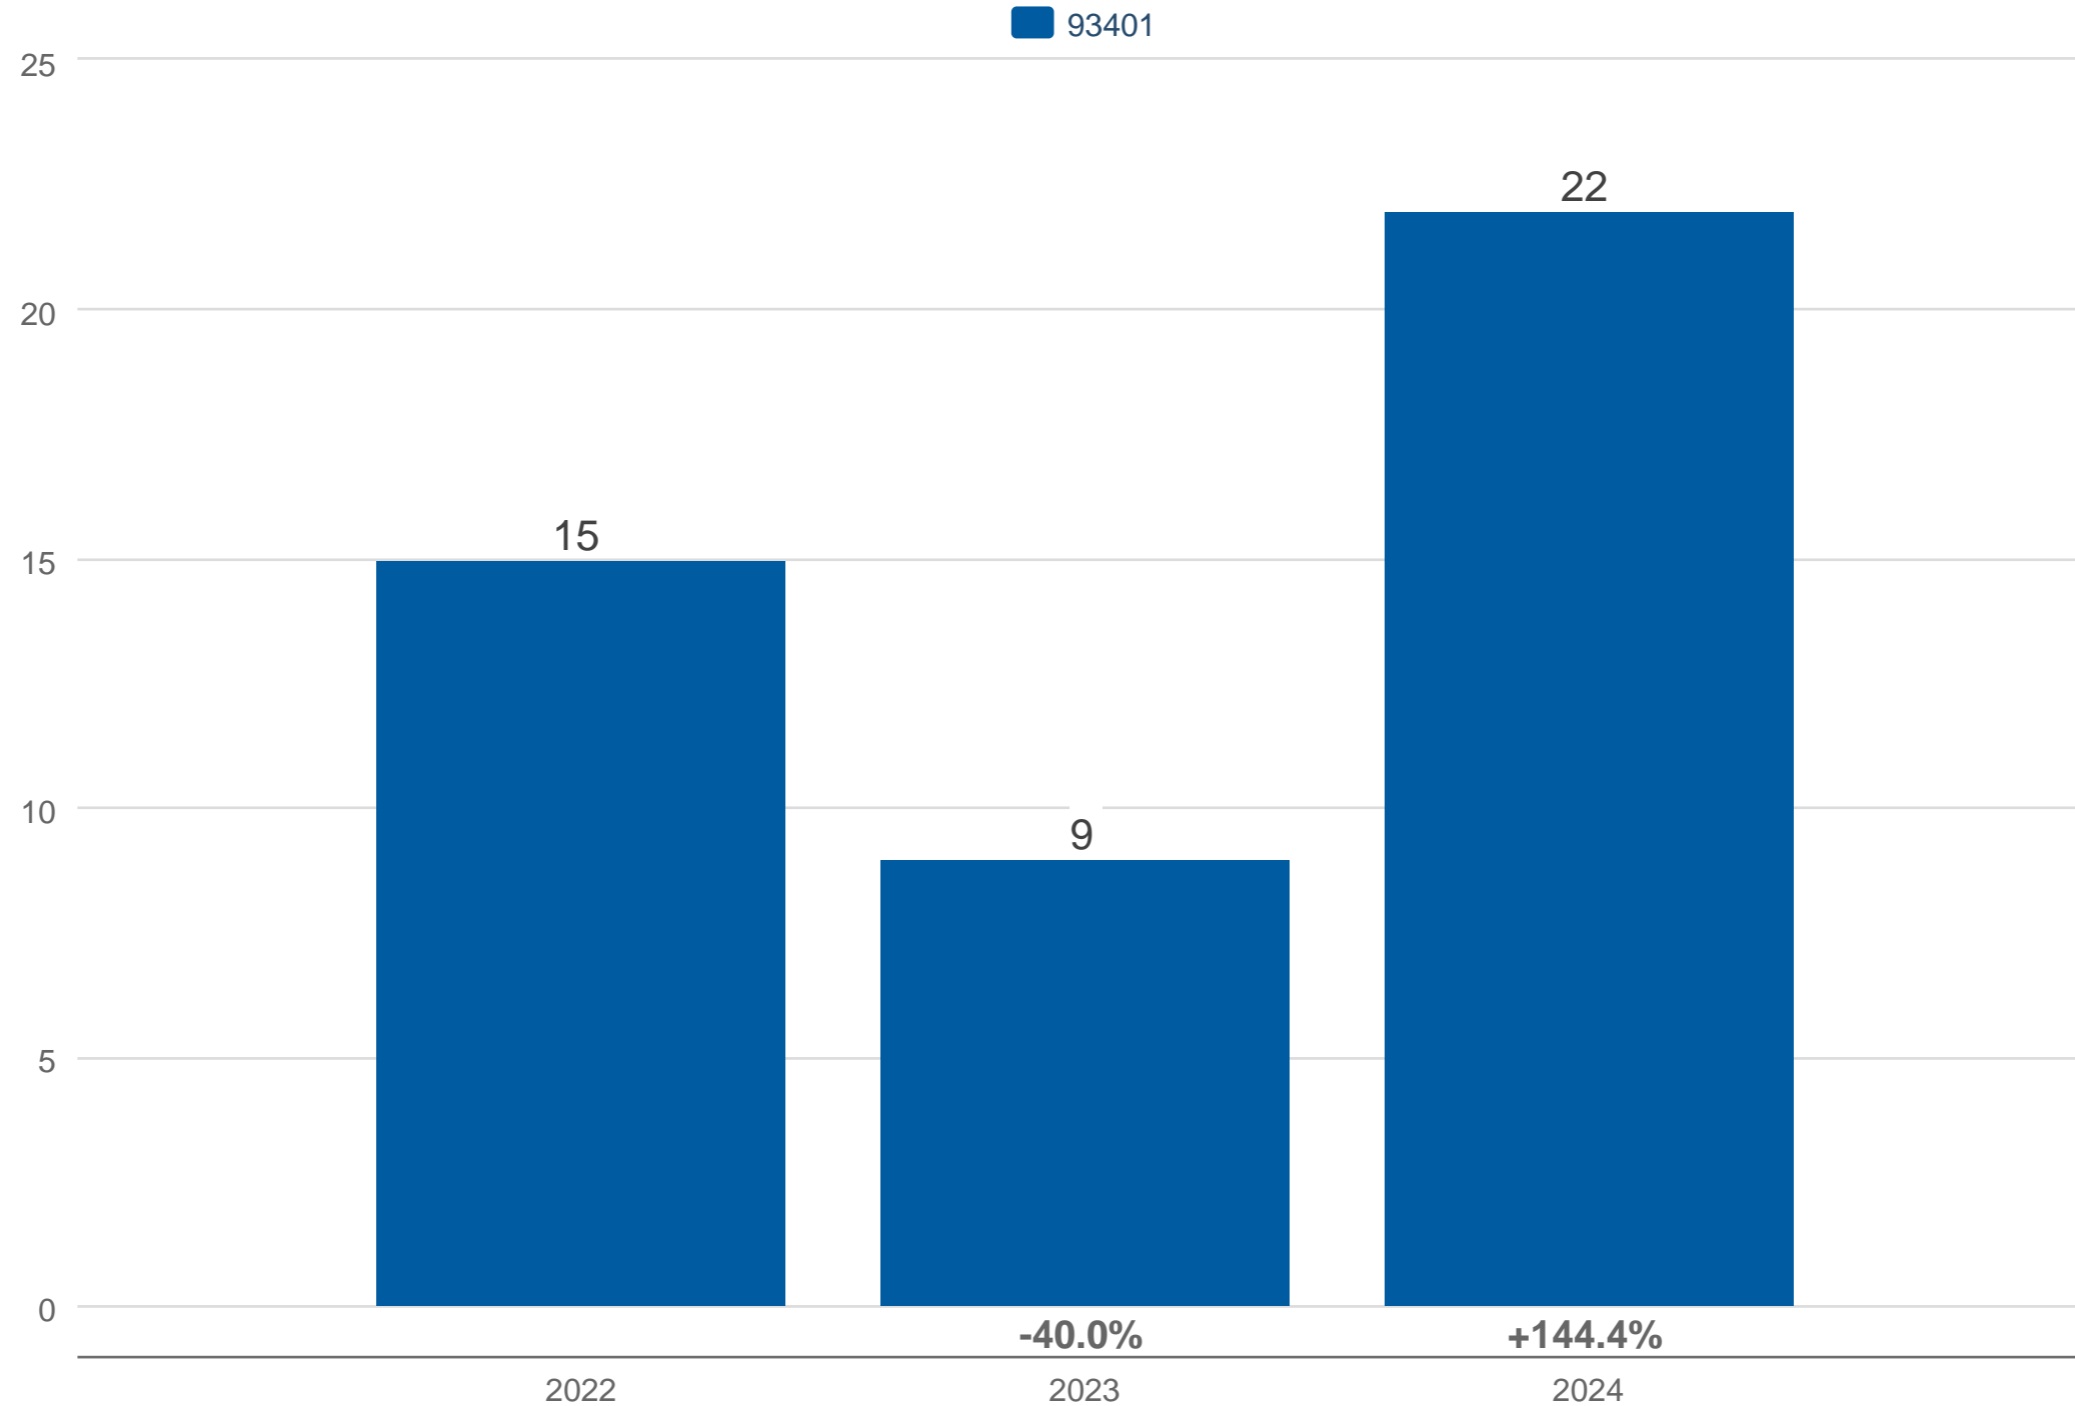

April Closed Sales

93401: Residential, Single Family

Each data point is one month of activity. Data is from May 20, 2024.