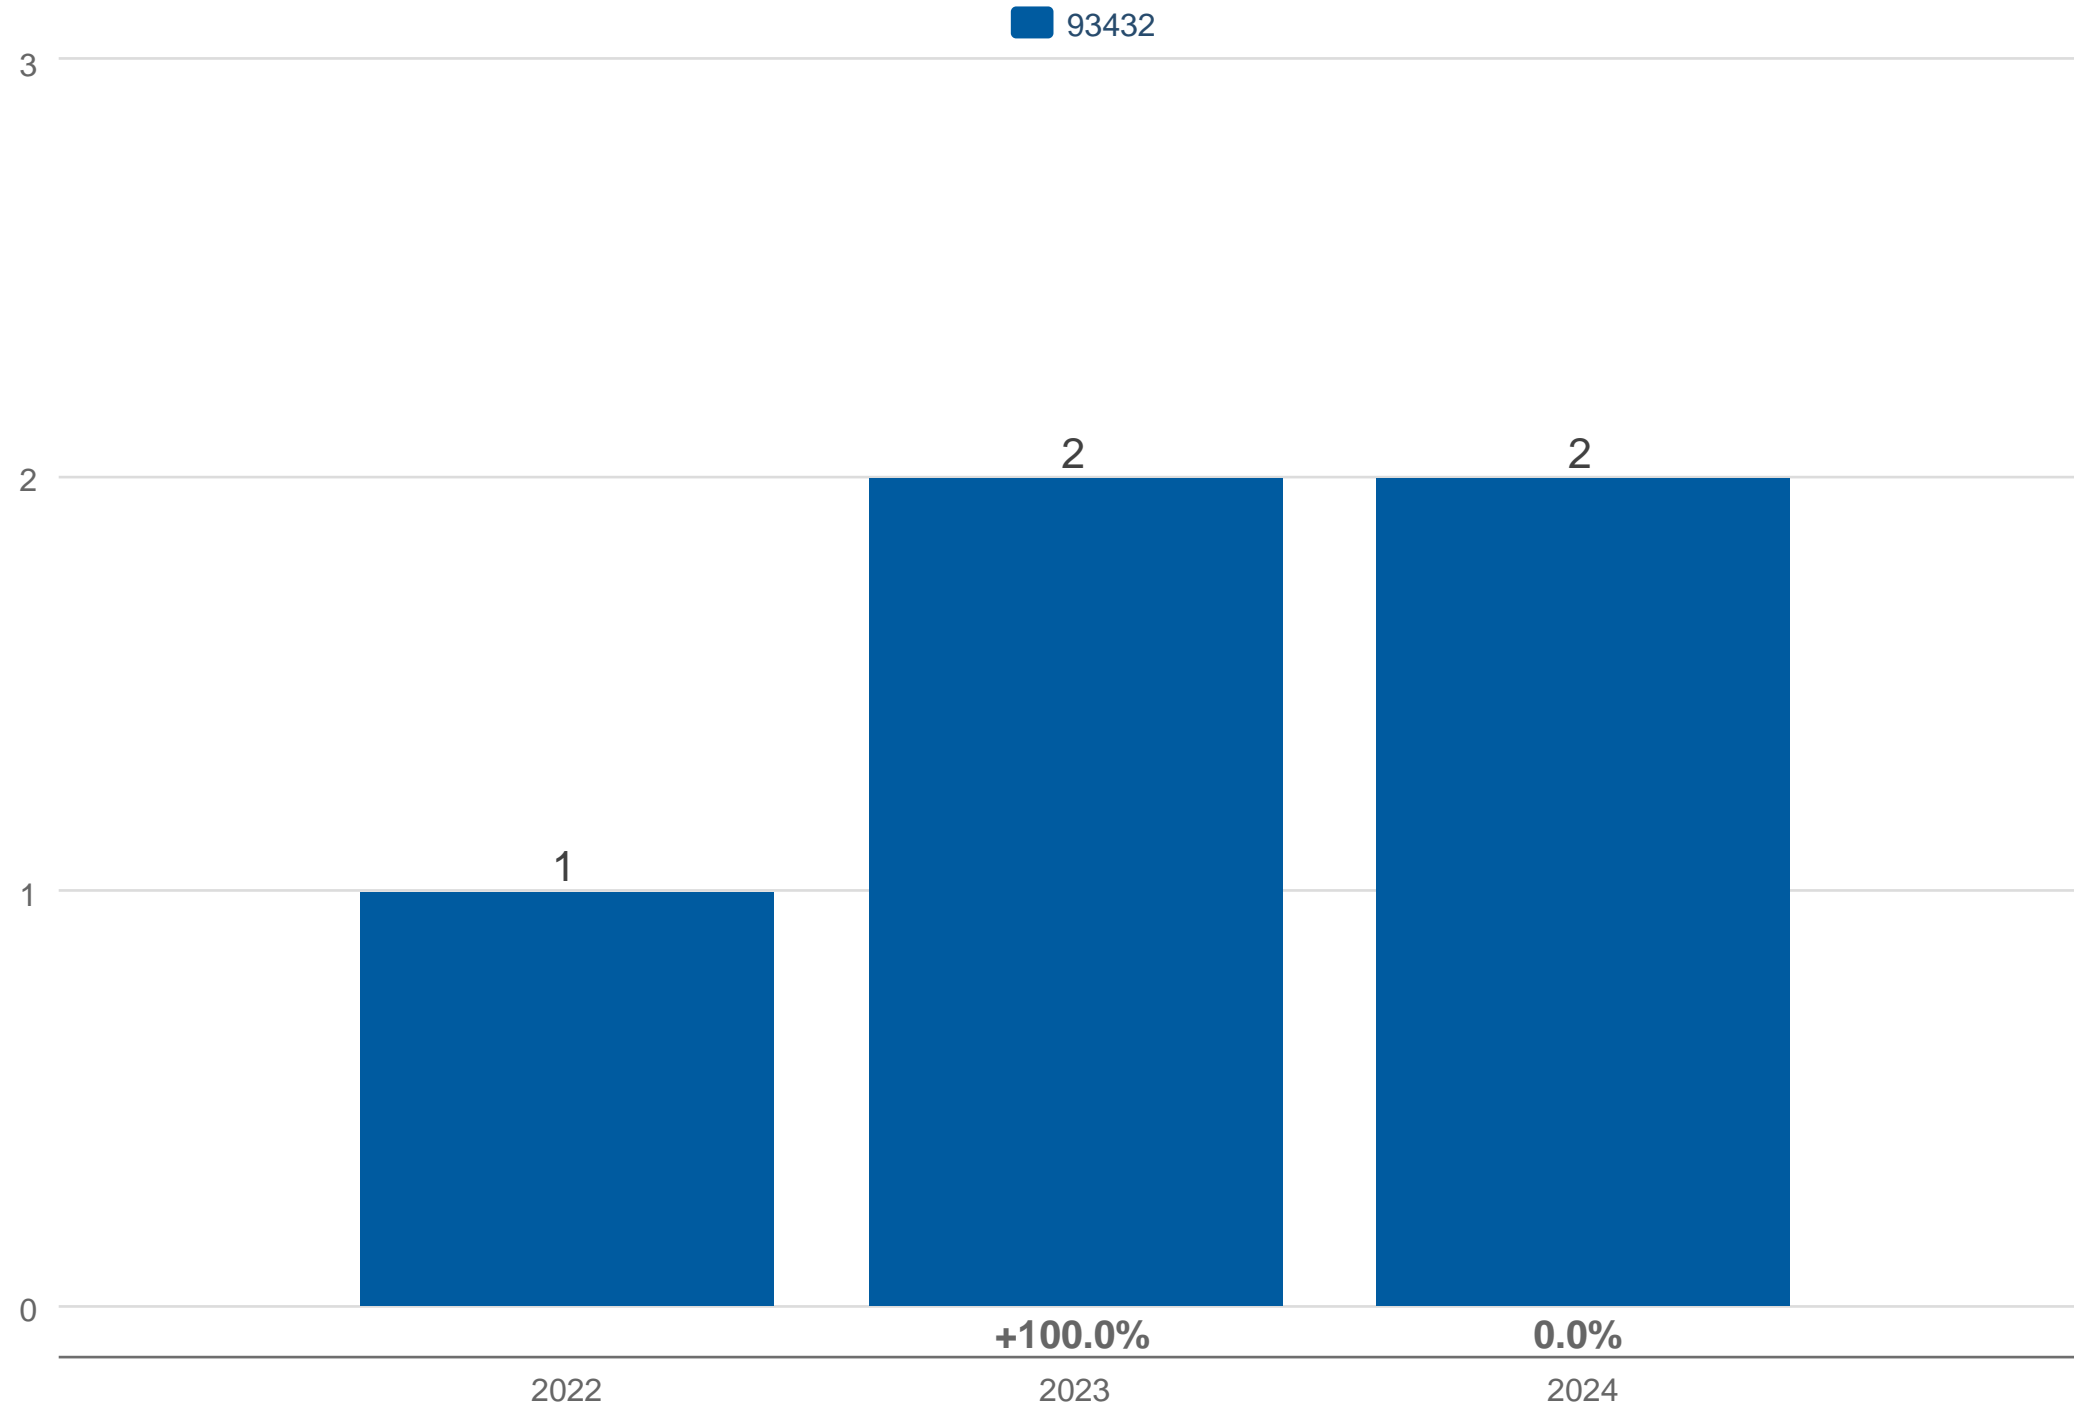

April Closed Sales

93432: Residential, Single Family

Each data point is one month of activity. Data is from May 20, 2024.