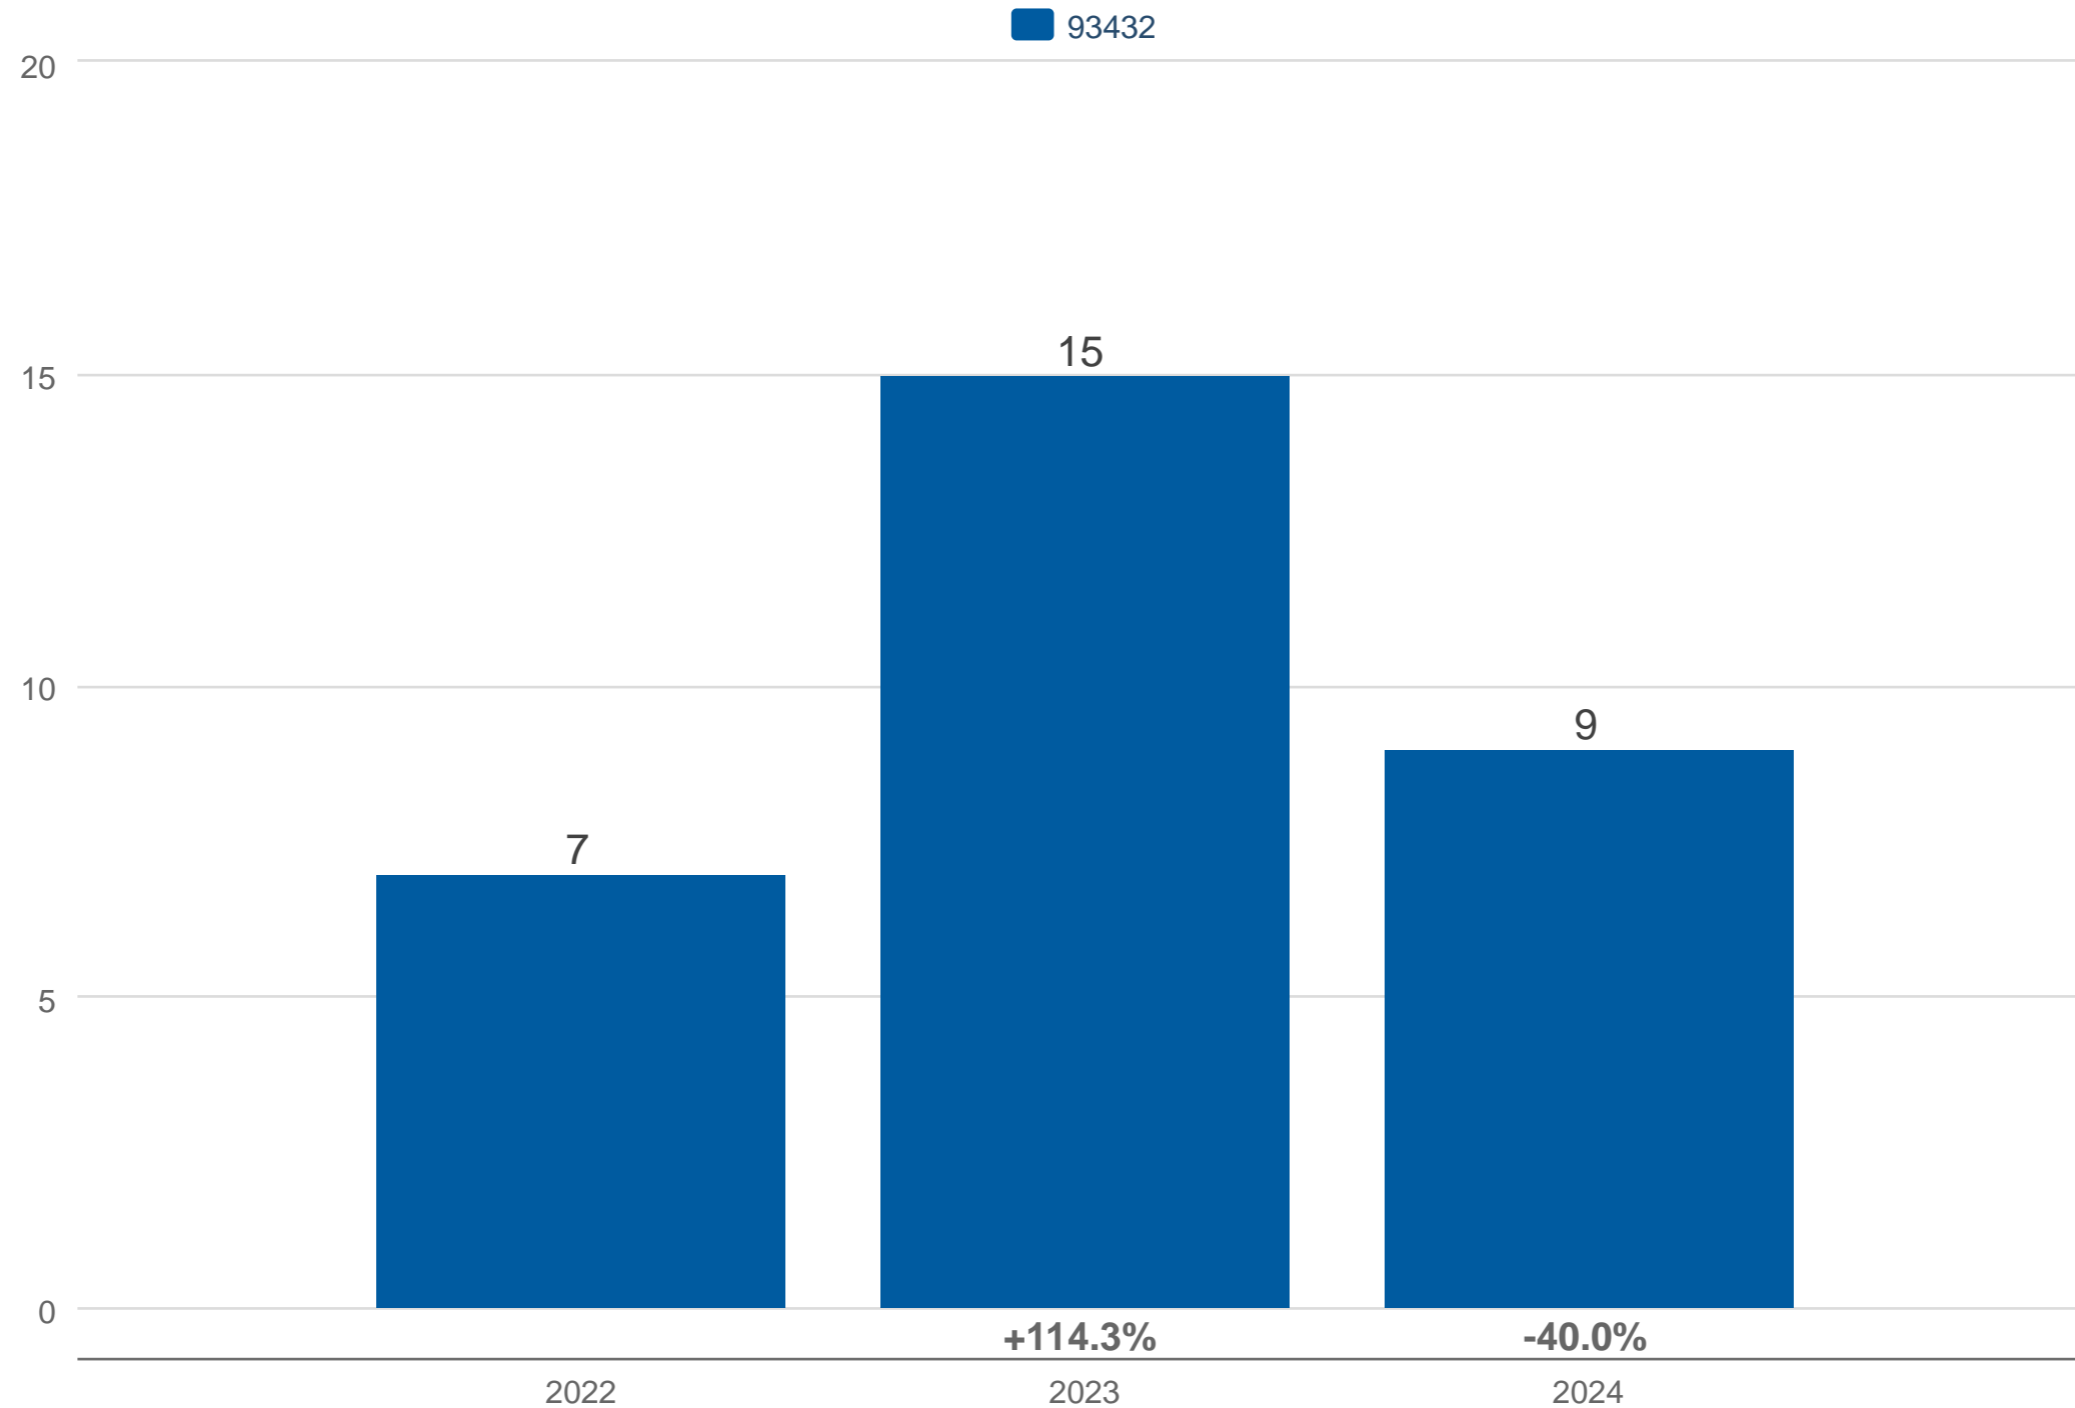

### April Average Days on Market

93432: Residential, Single Family

Each data point is one month of activity. Data is from May 20, 2024.