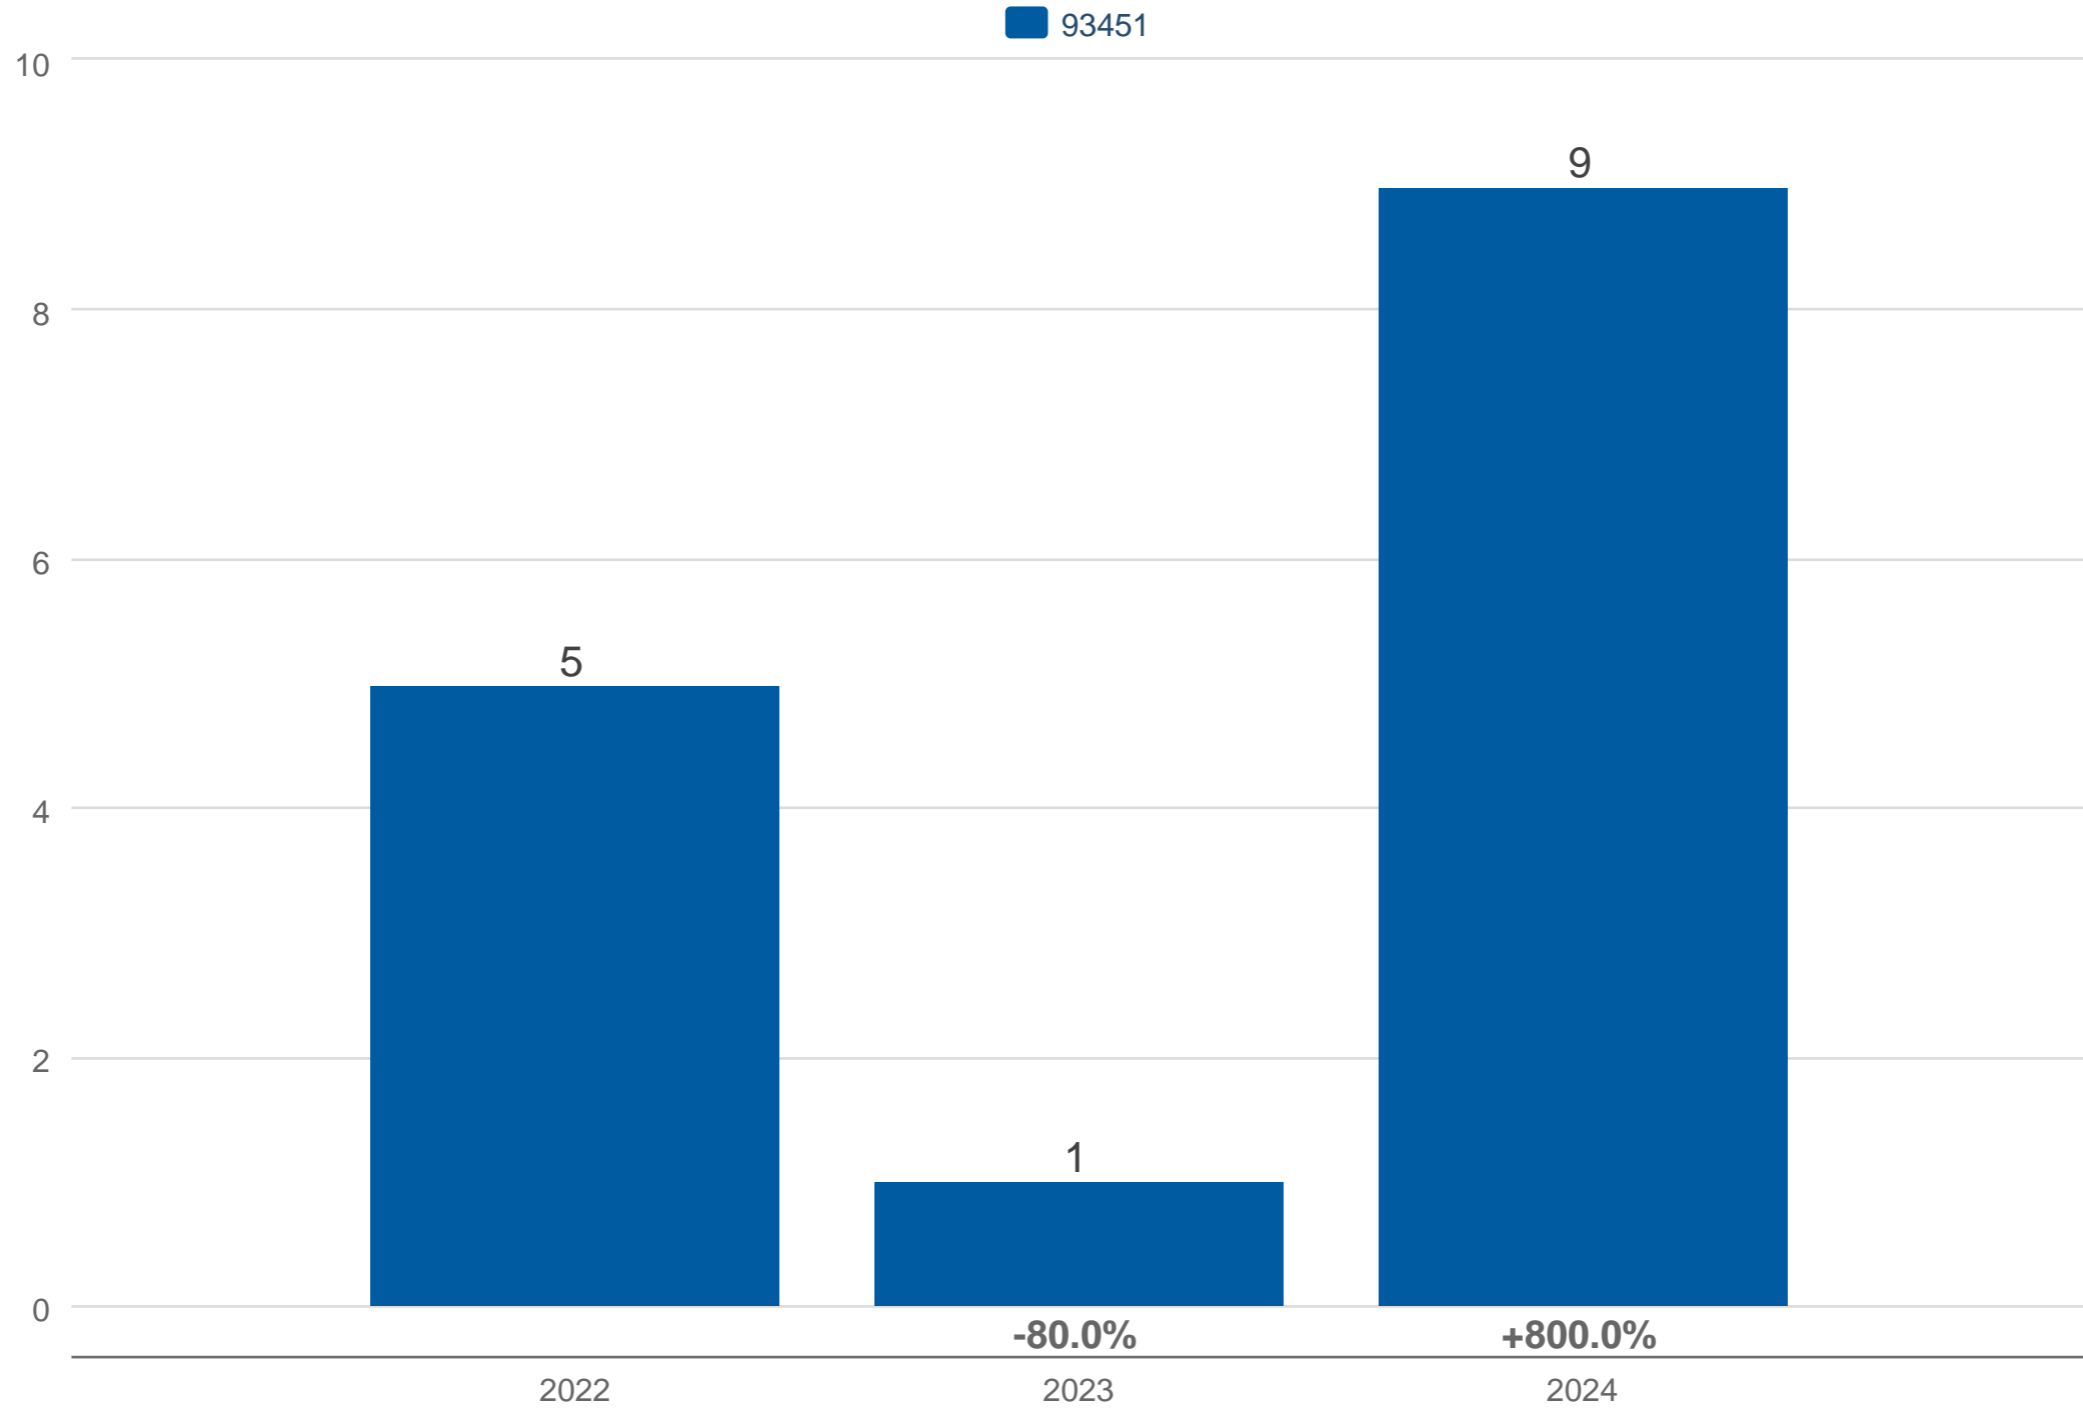

April Closed Sales

93451: Residential, Single Family

Each data point is one month of activity. Data is from May 20, 2024.