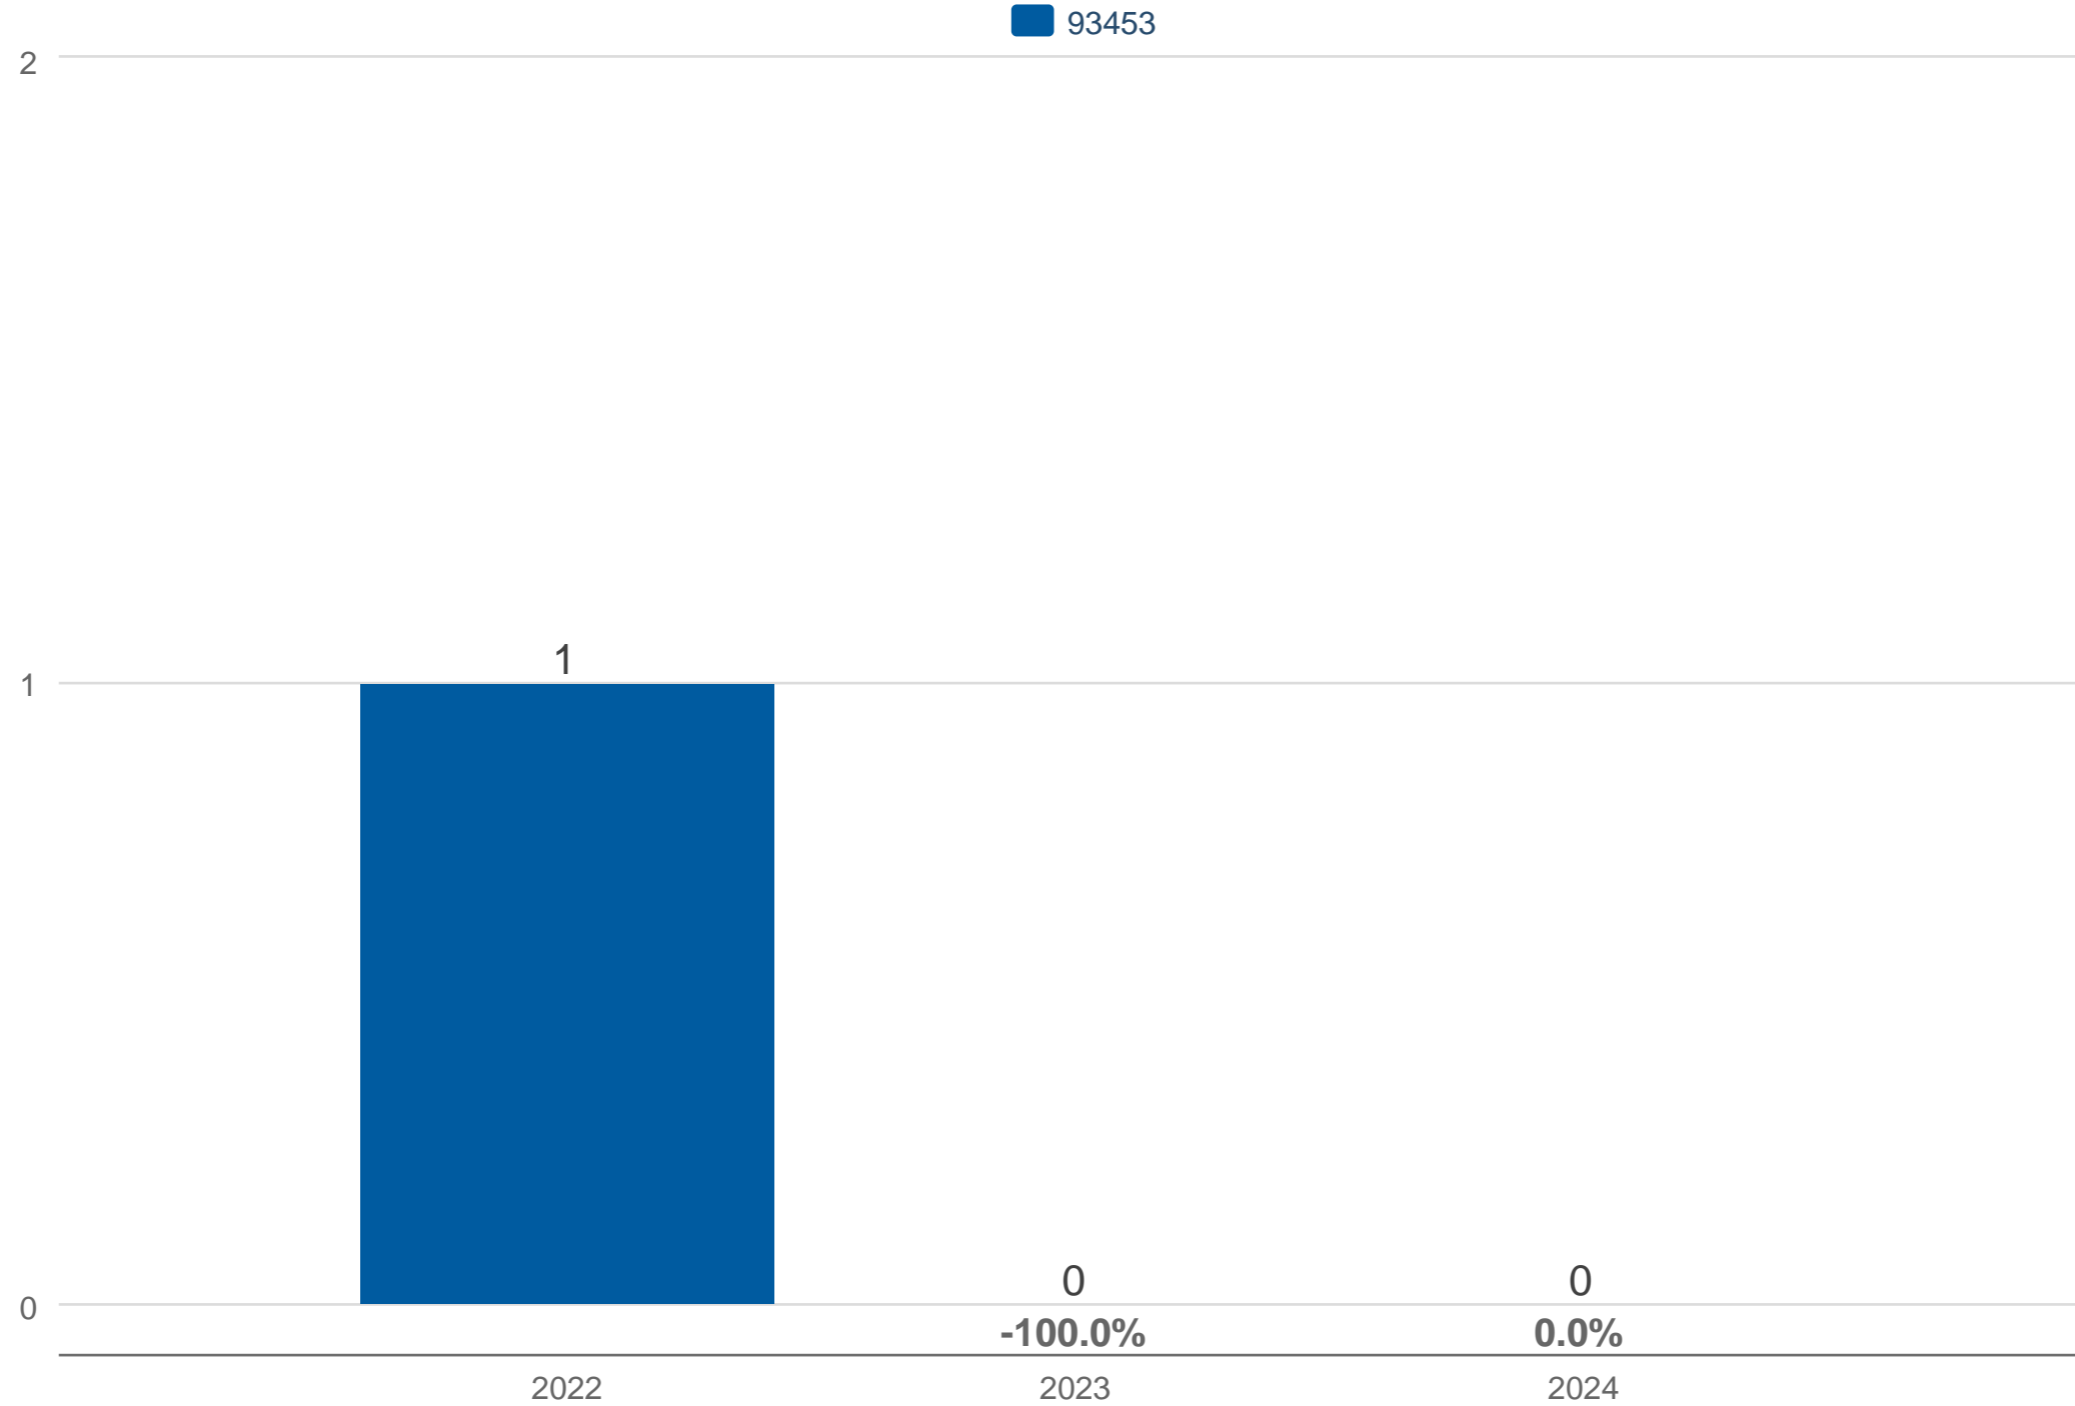

April Closed Sales

93453: Residential, Single Family

Each data point is one month of activity. Data is from May 20, 2024.