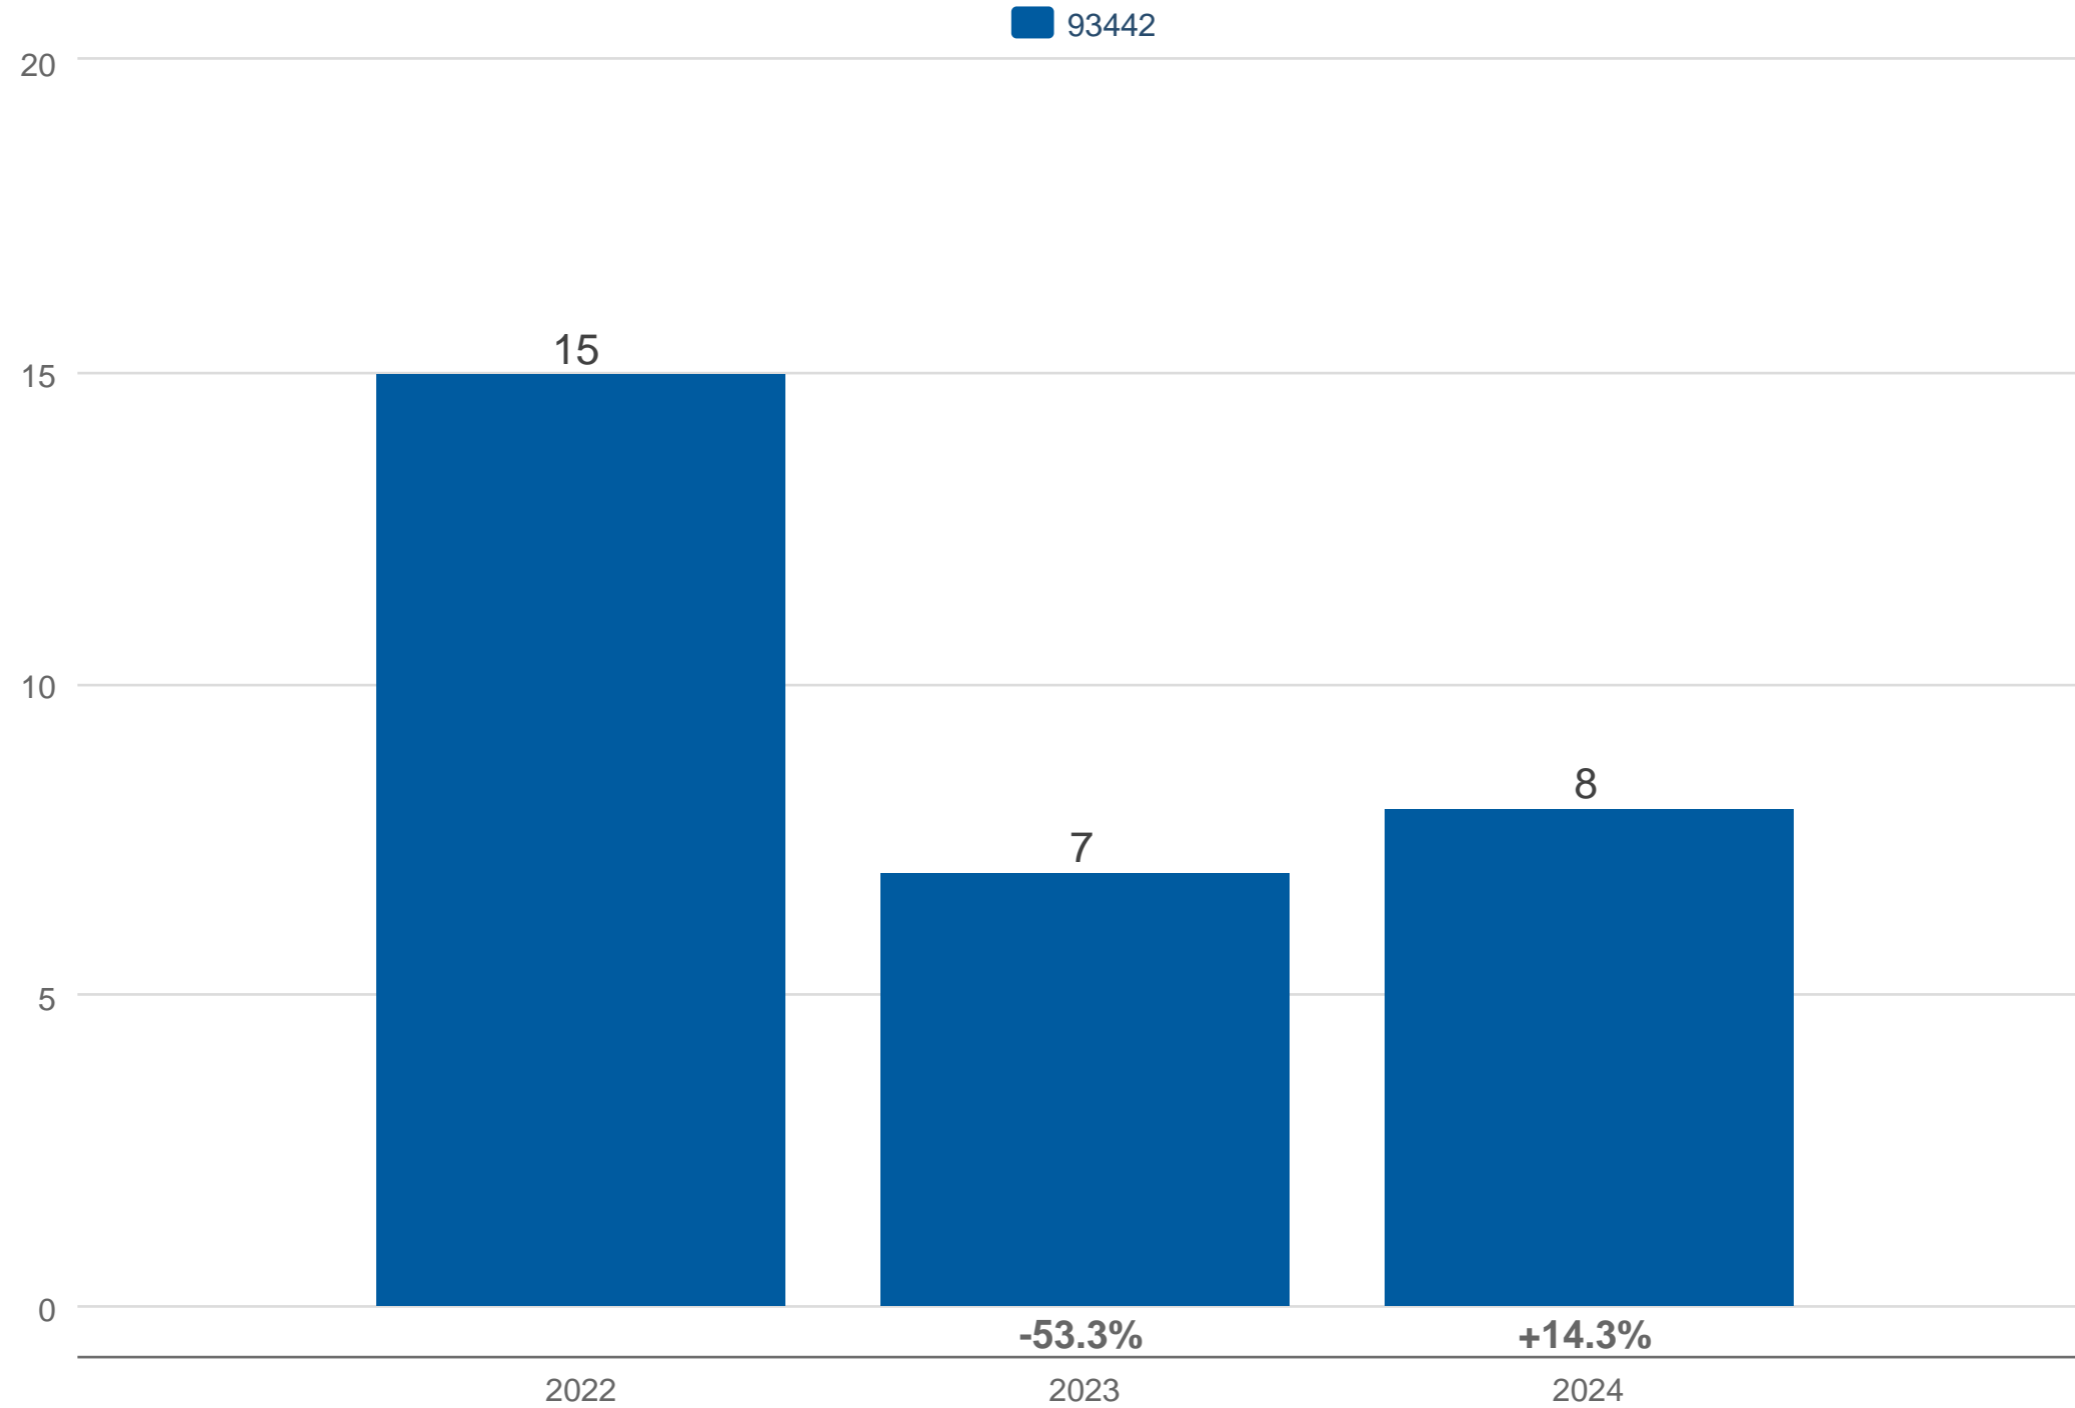

April Closed Sales

93442: Residential, Single Family

Each data point is one month of activity. Data is from May 20, 2024.