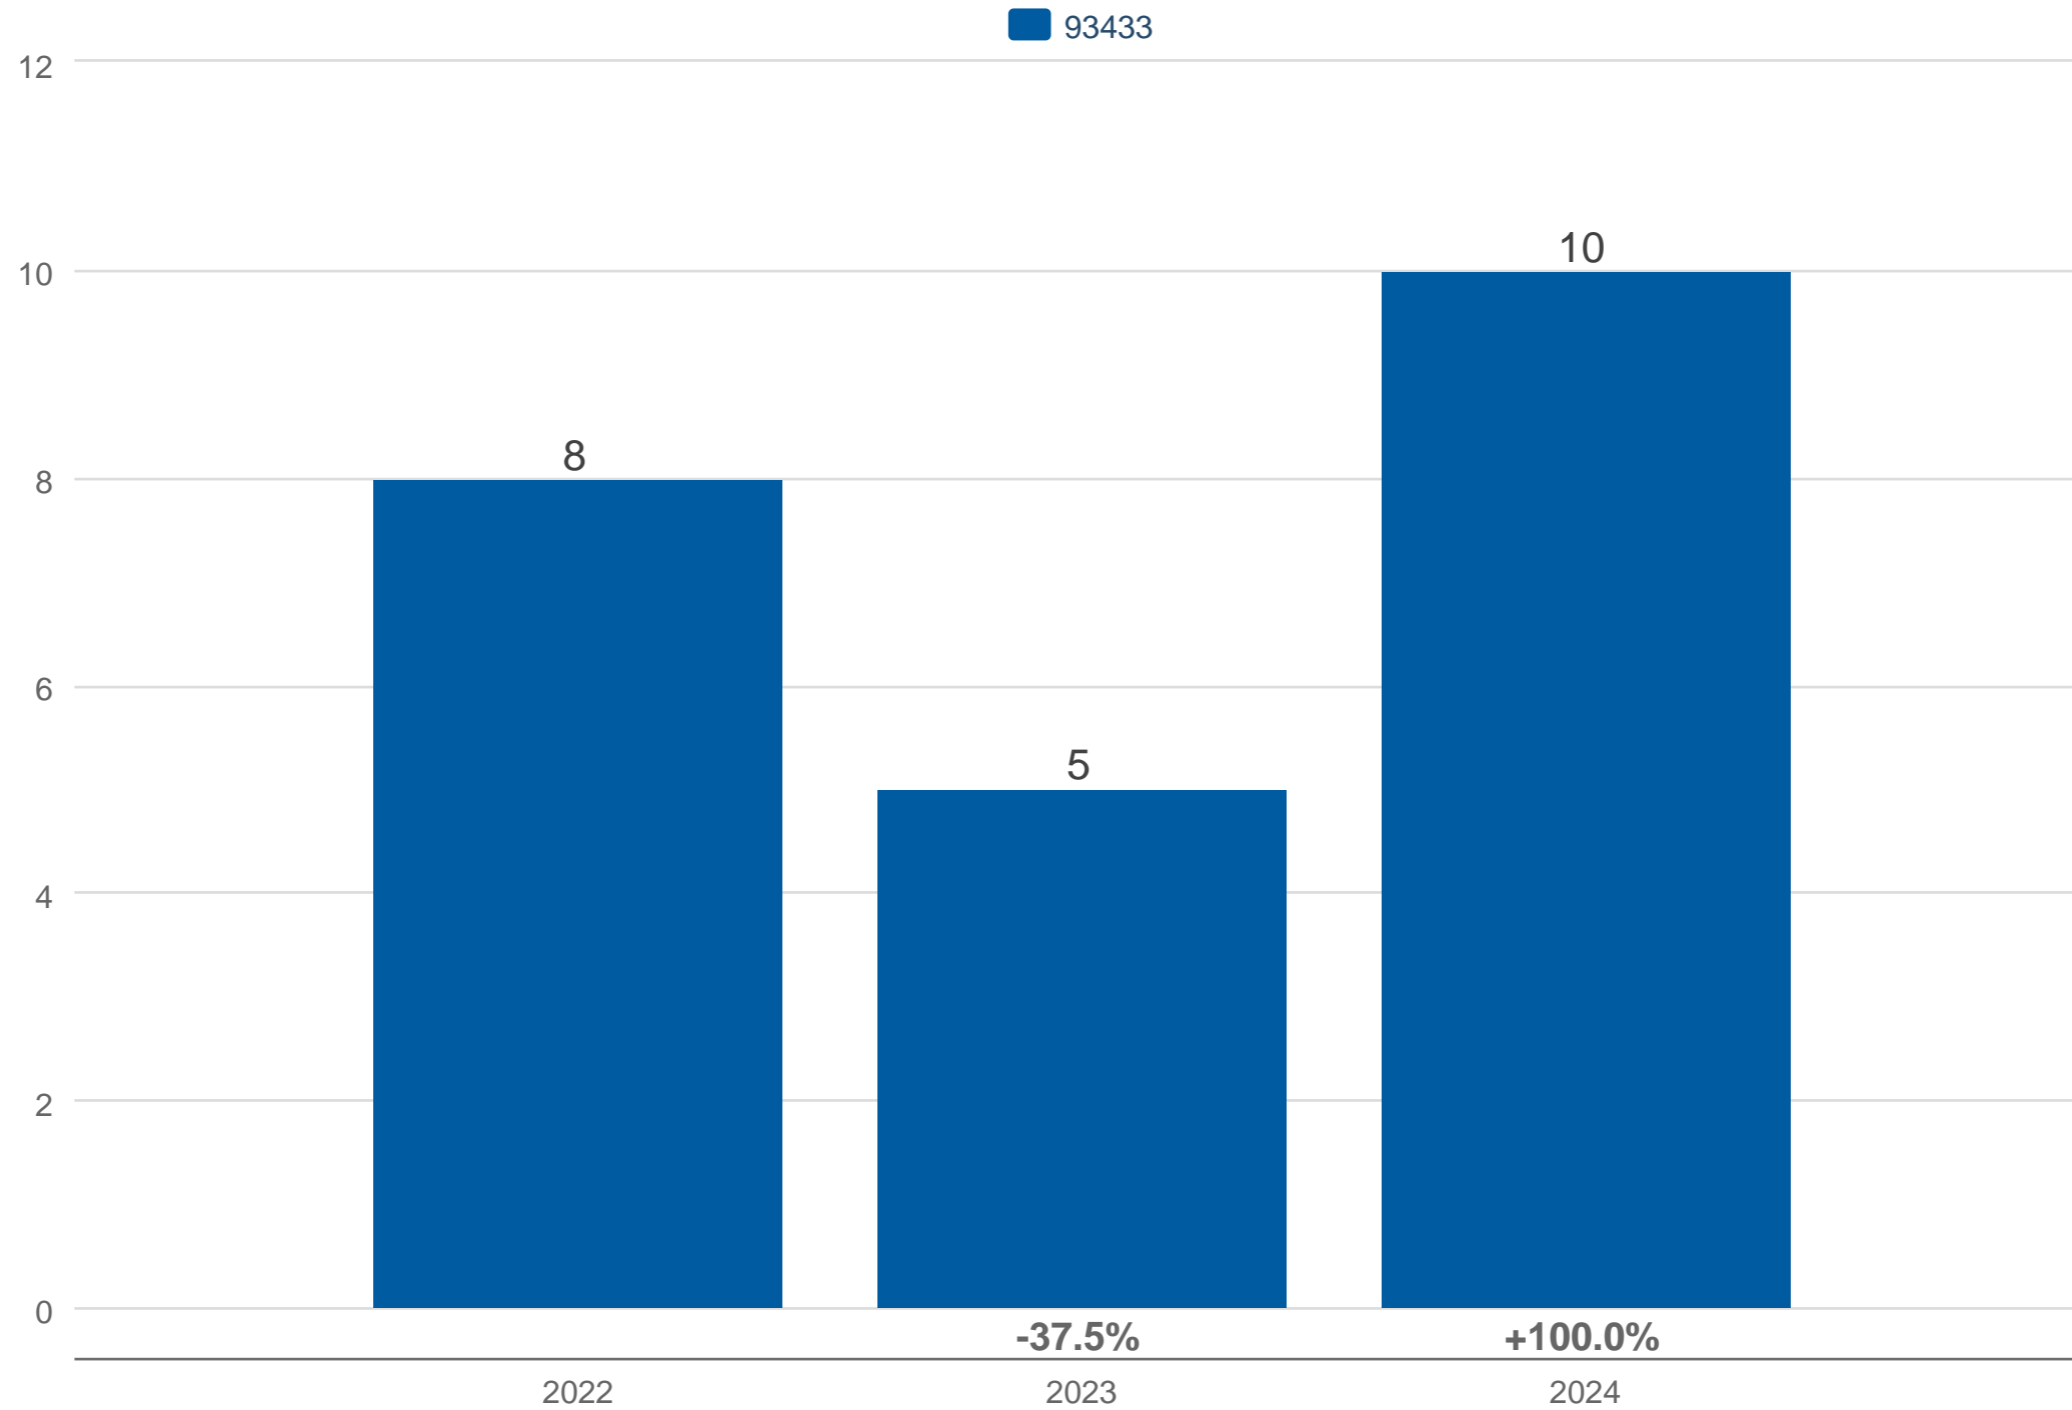

### April Closed Sales

93433: Residential, Single Family

Each data point is one month of activity. Data is from May 20, 2024.