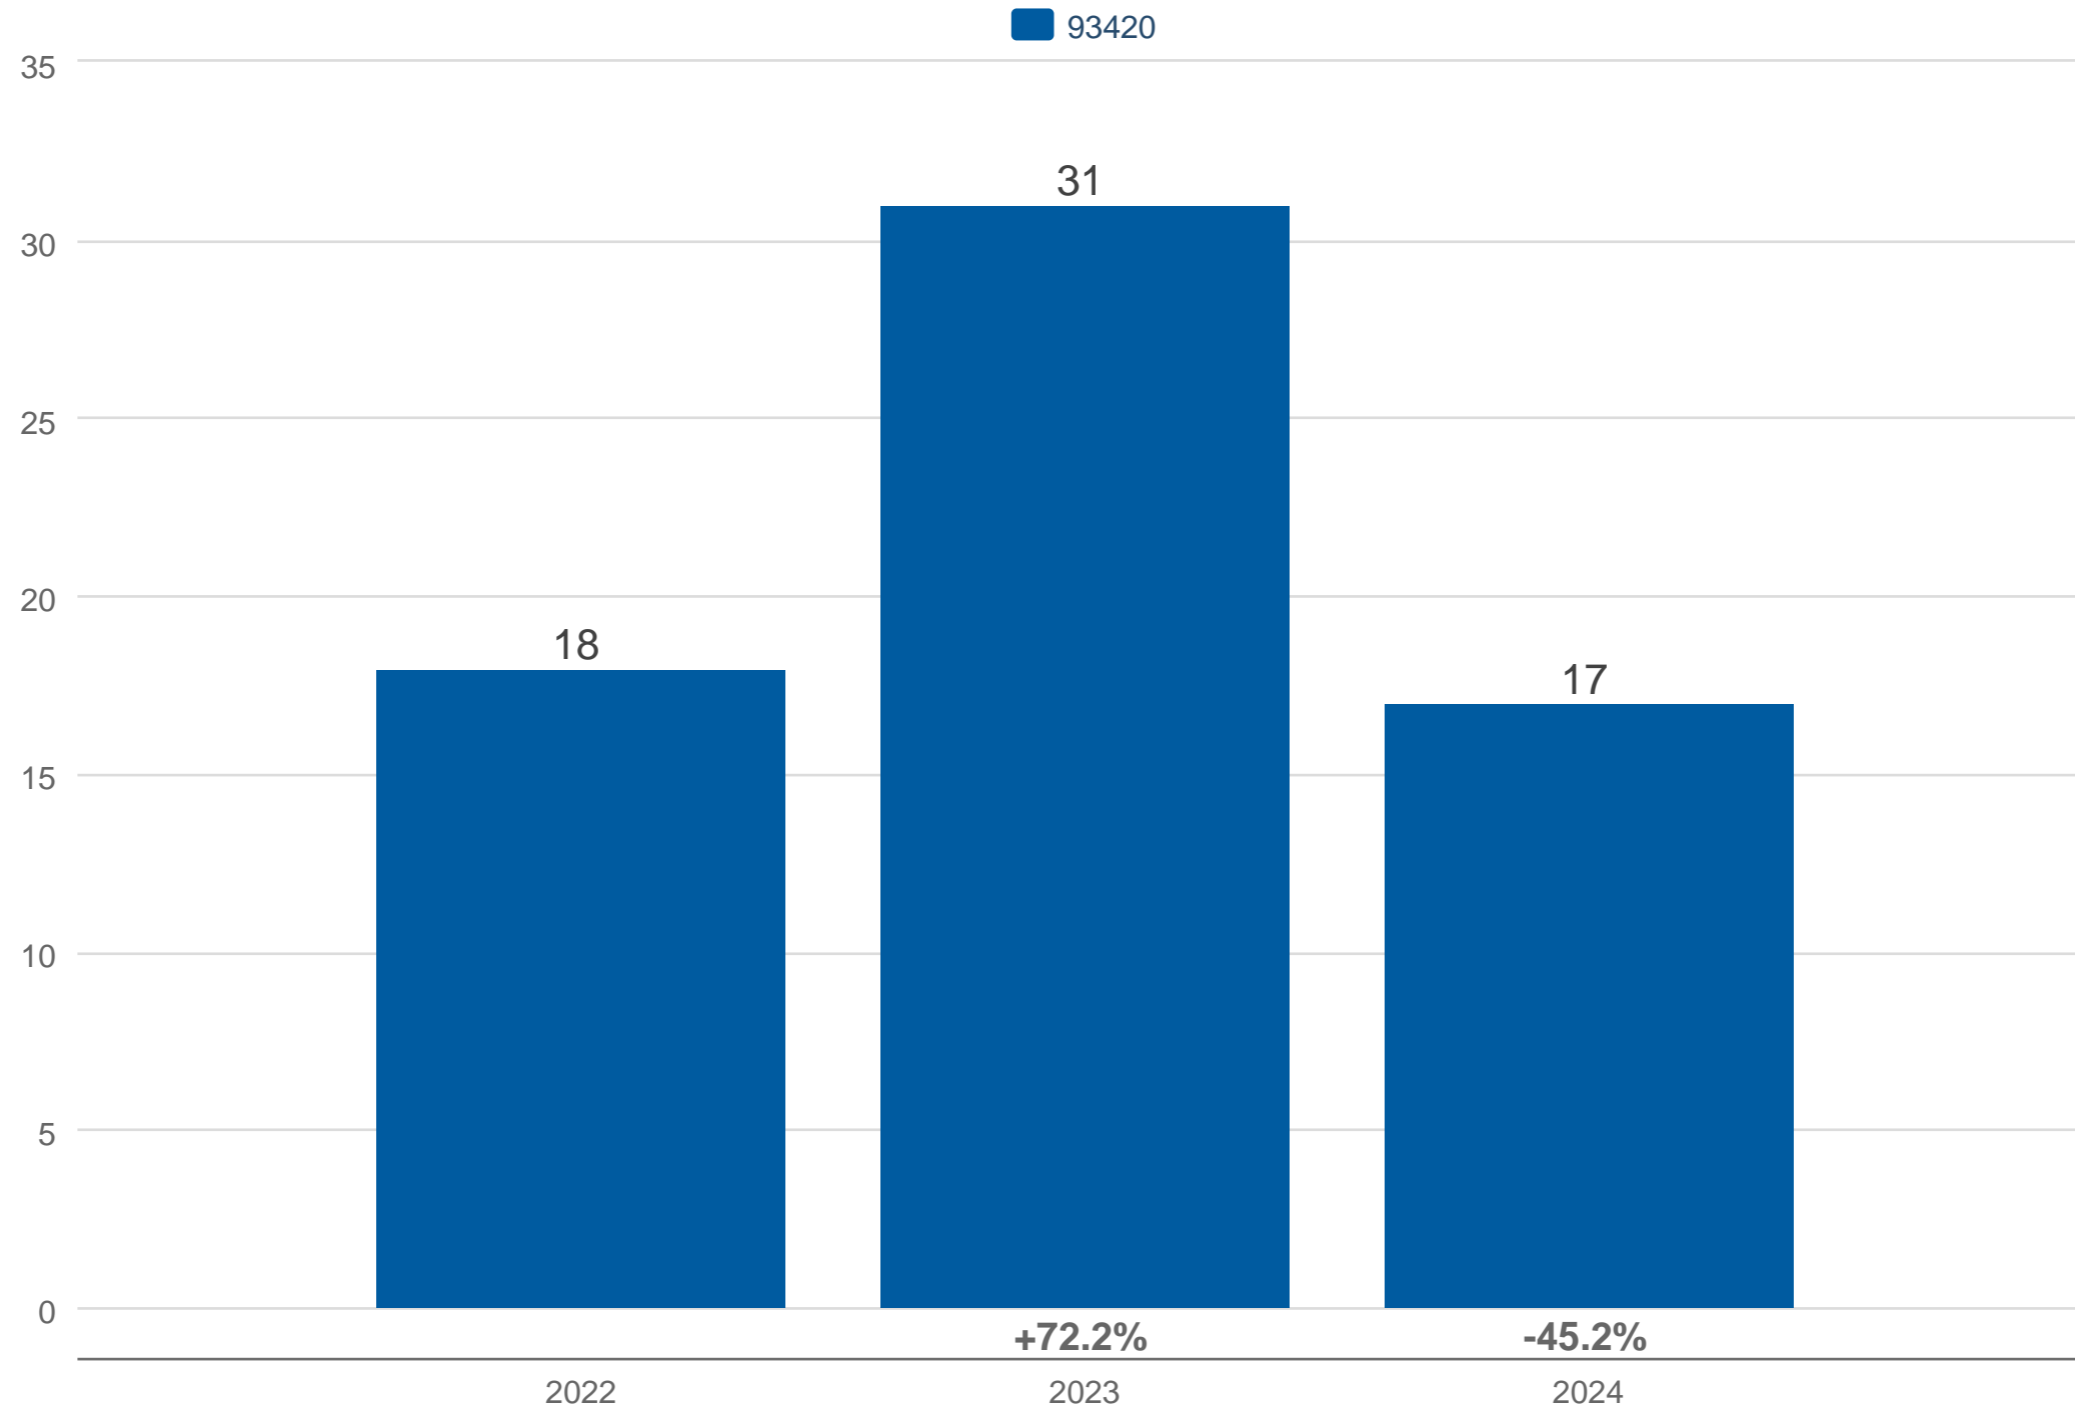

April Average Days on Market

93420: Residential, Single Family

Each data point is one month of activity. Data is from May 20, 2024.