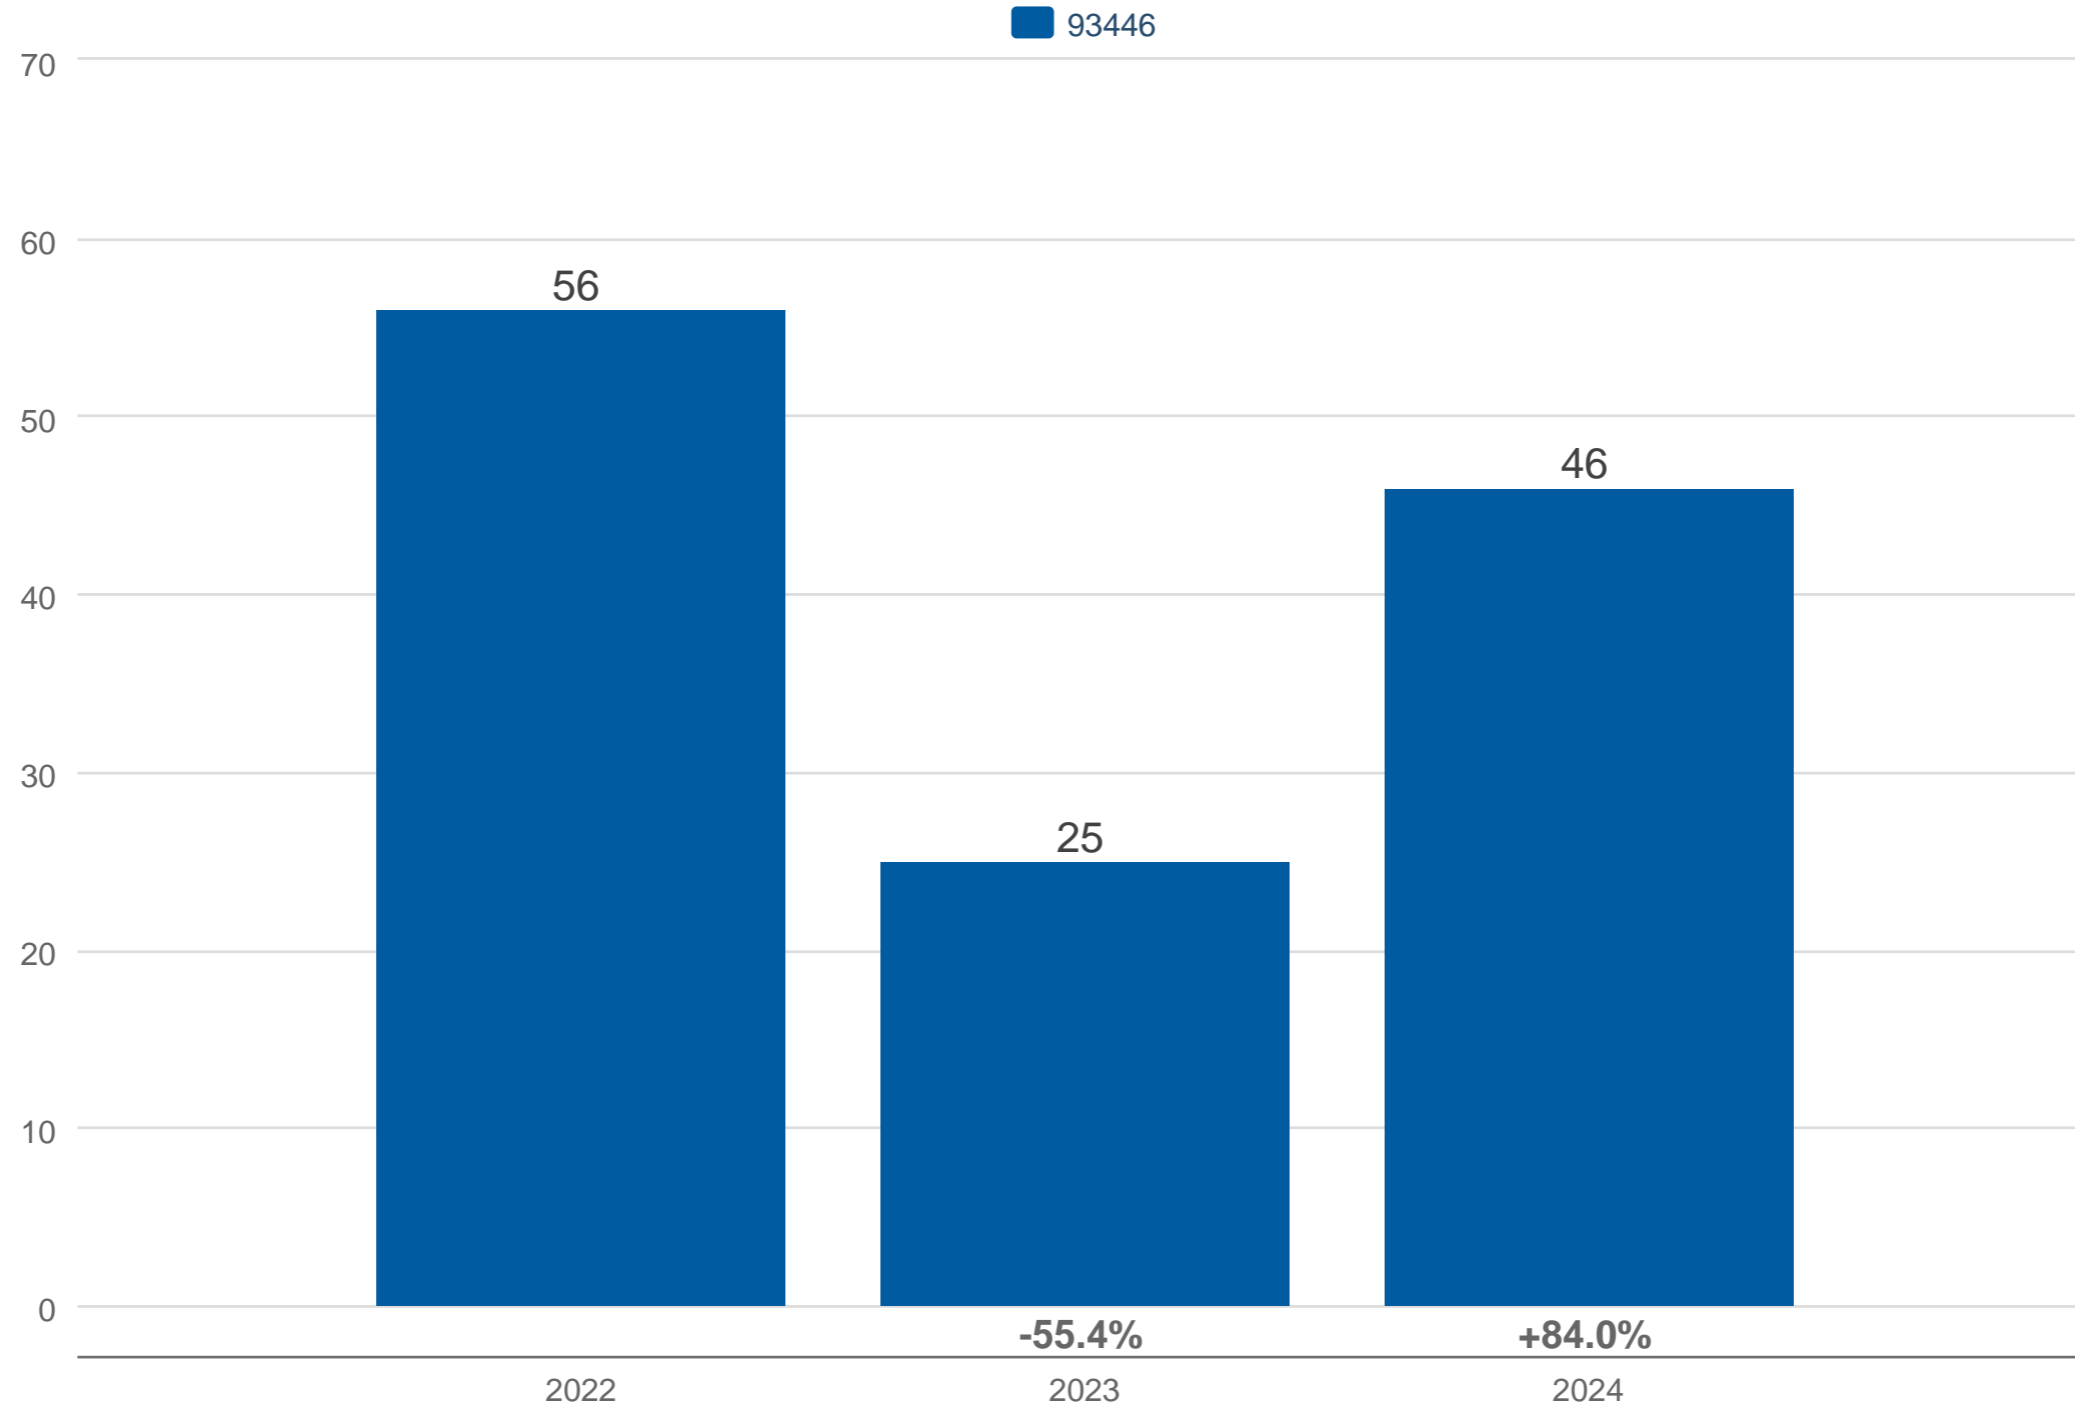

April Closed Sales

93446: Residential, Single Family

Each data point is one month of activity. Data is from May 20, 2024.