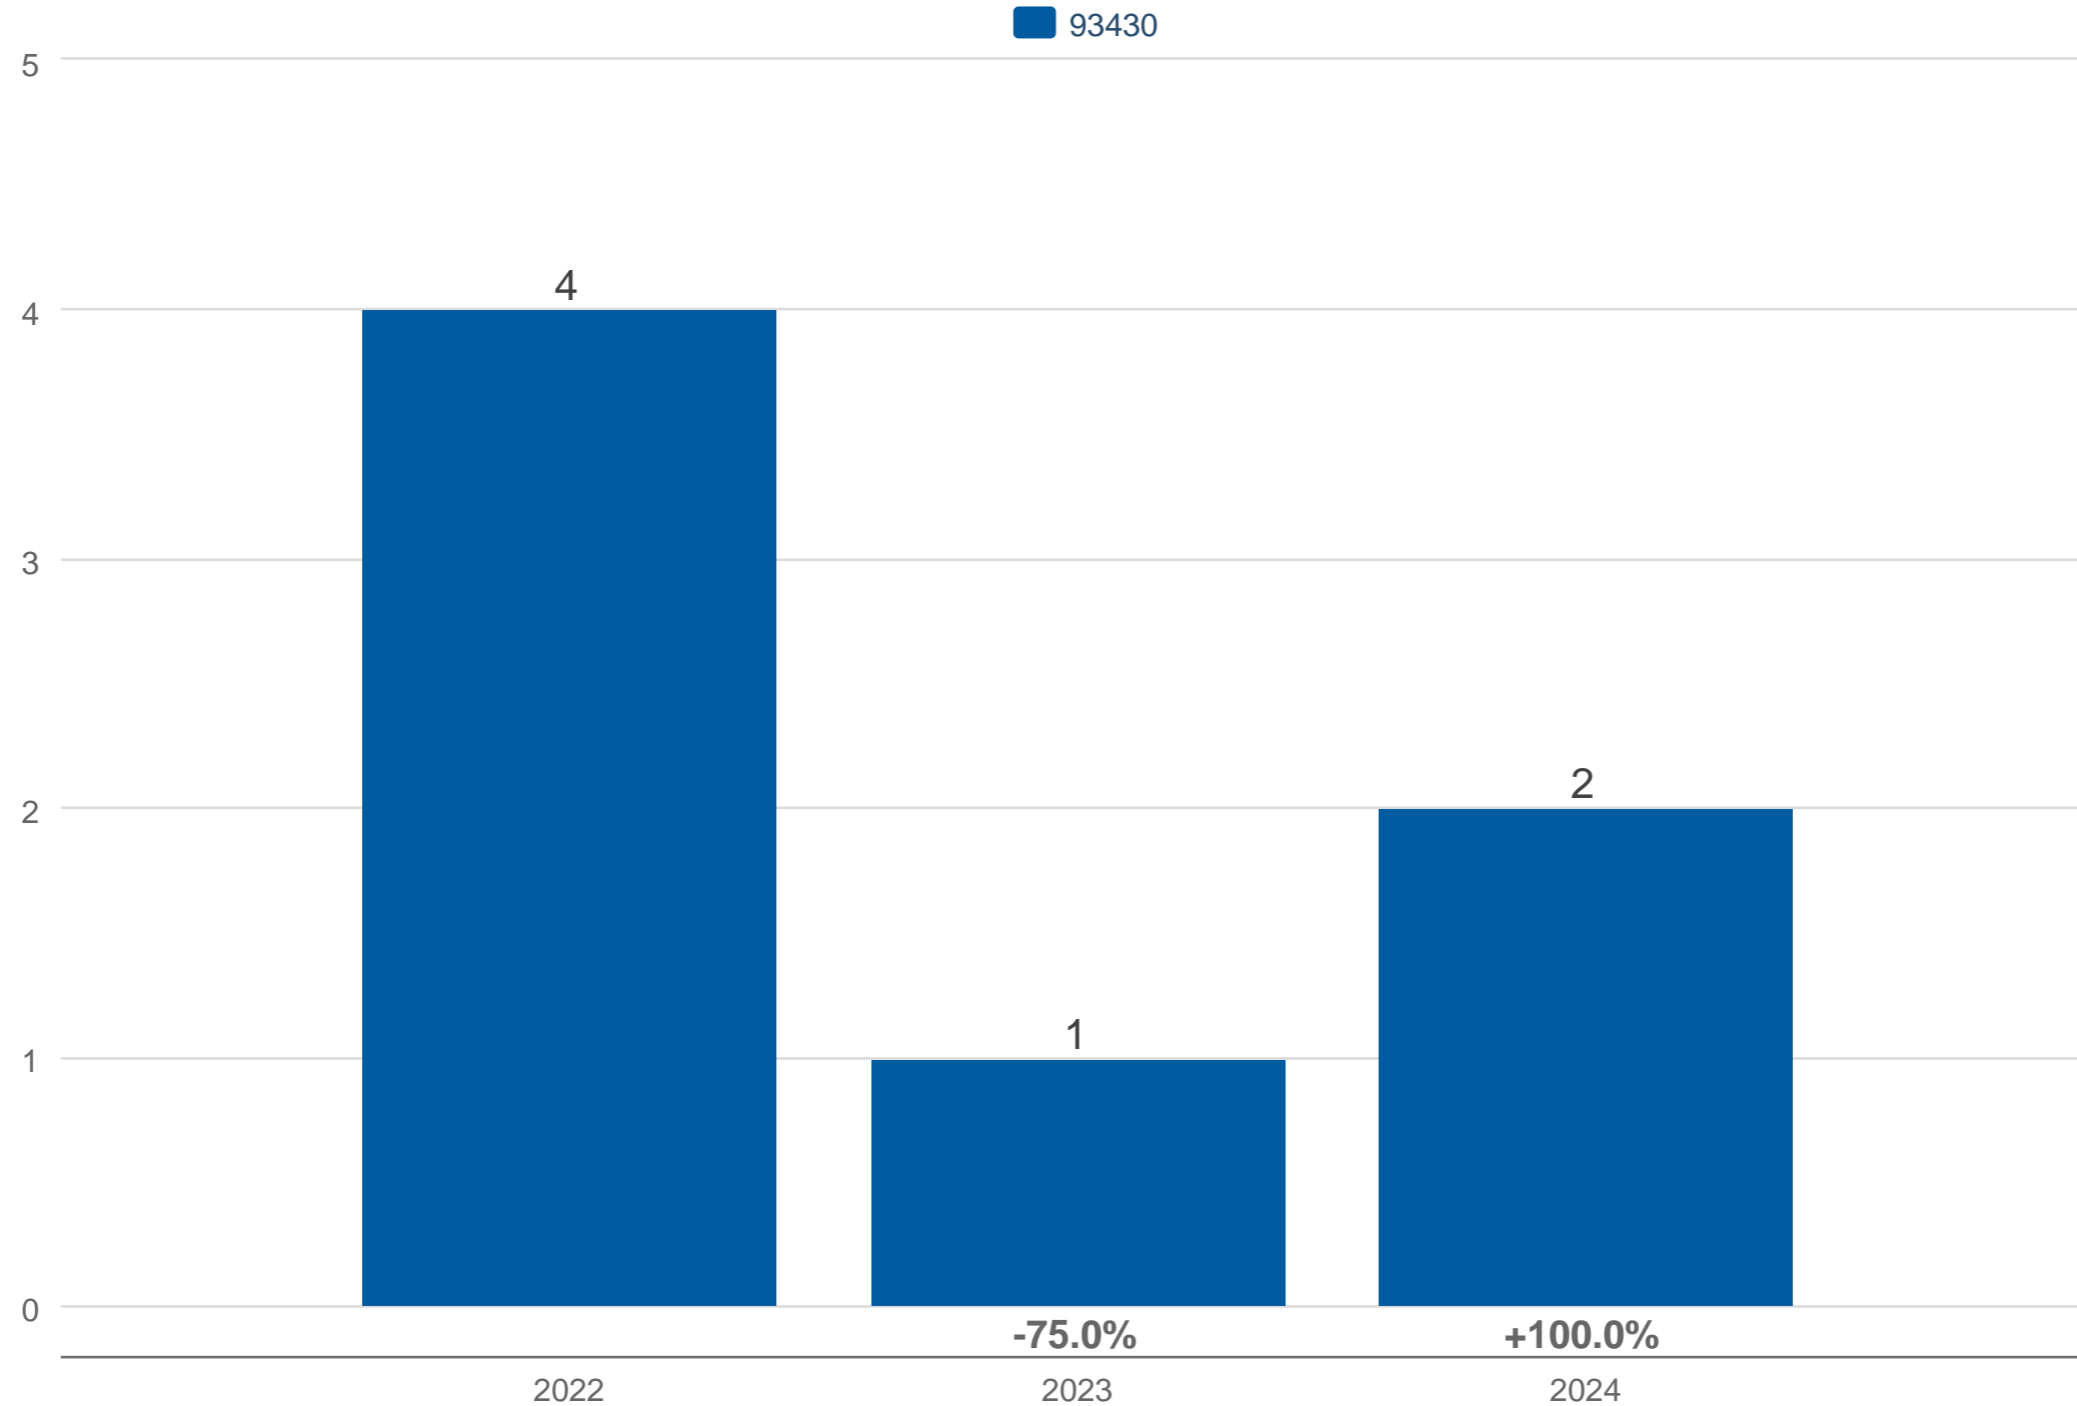

### April Closed Sales

93430: Residential, Single Family

Each data point is one month of activity. Data is from May 20, 2024.