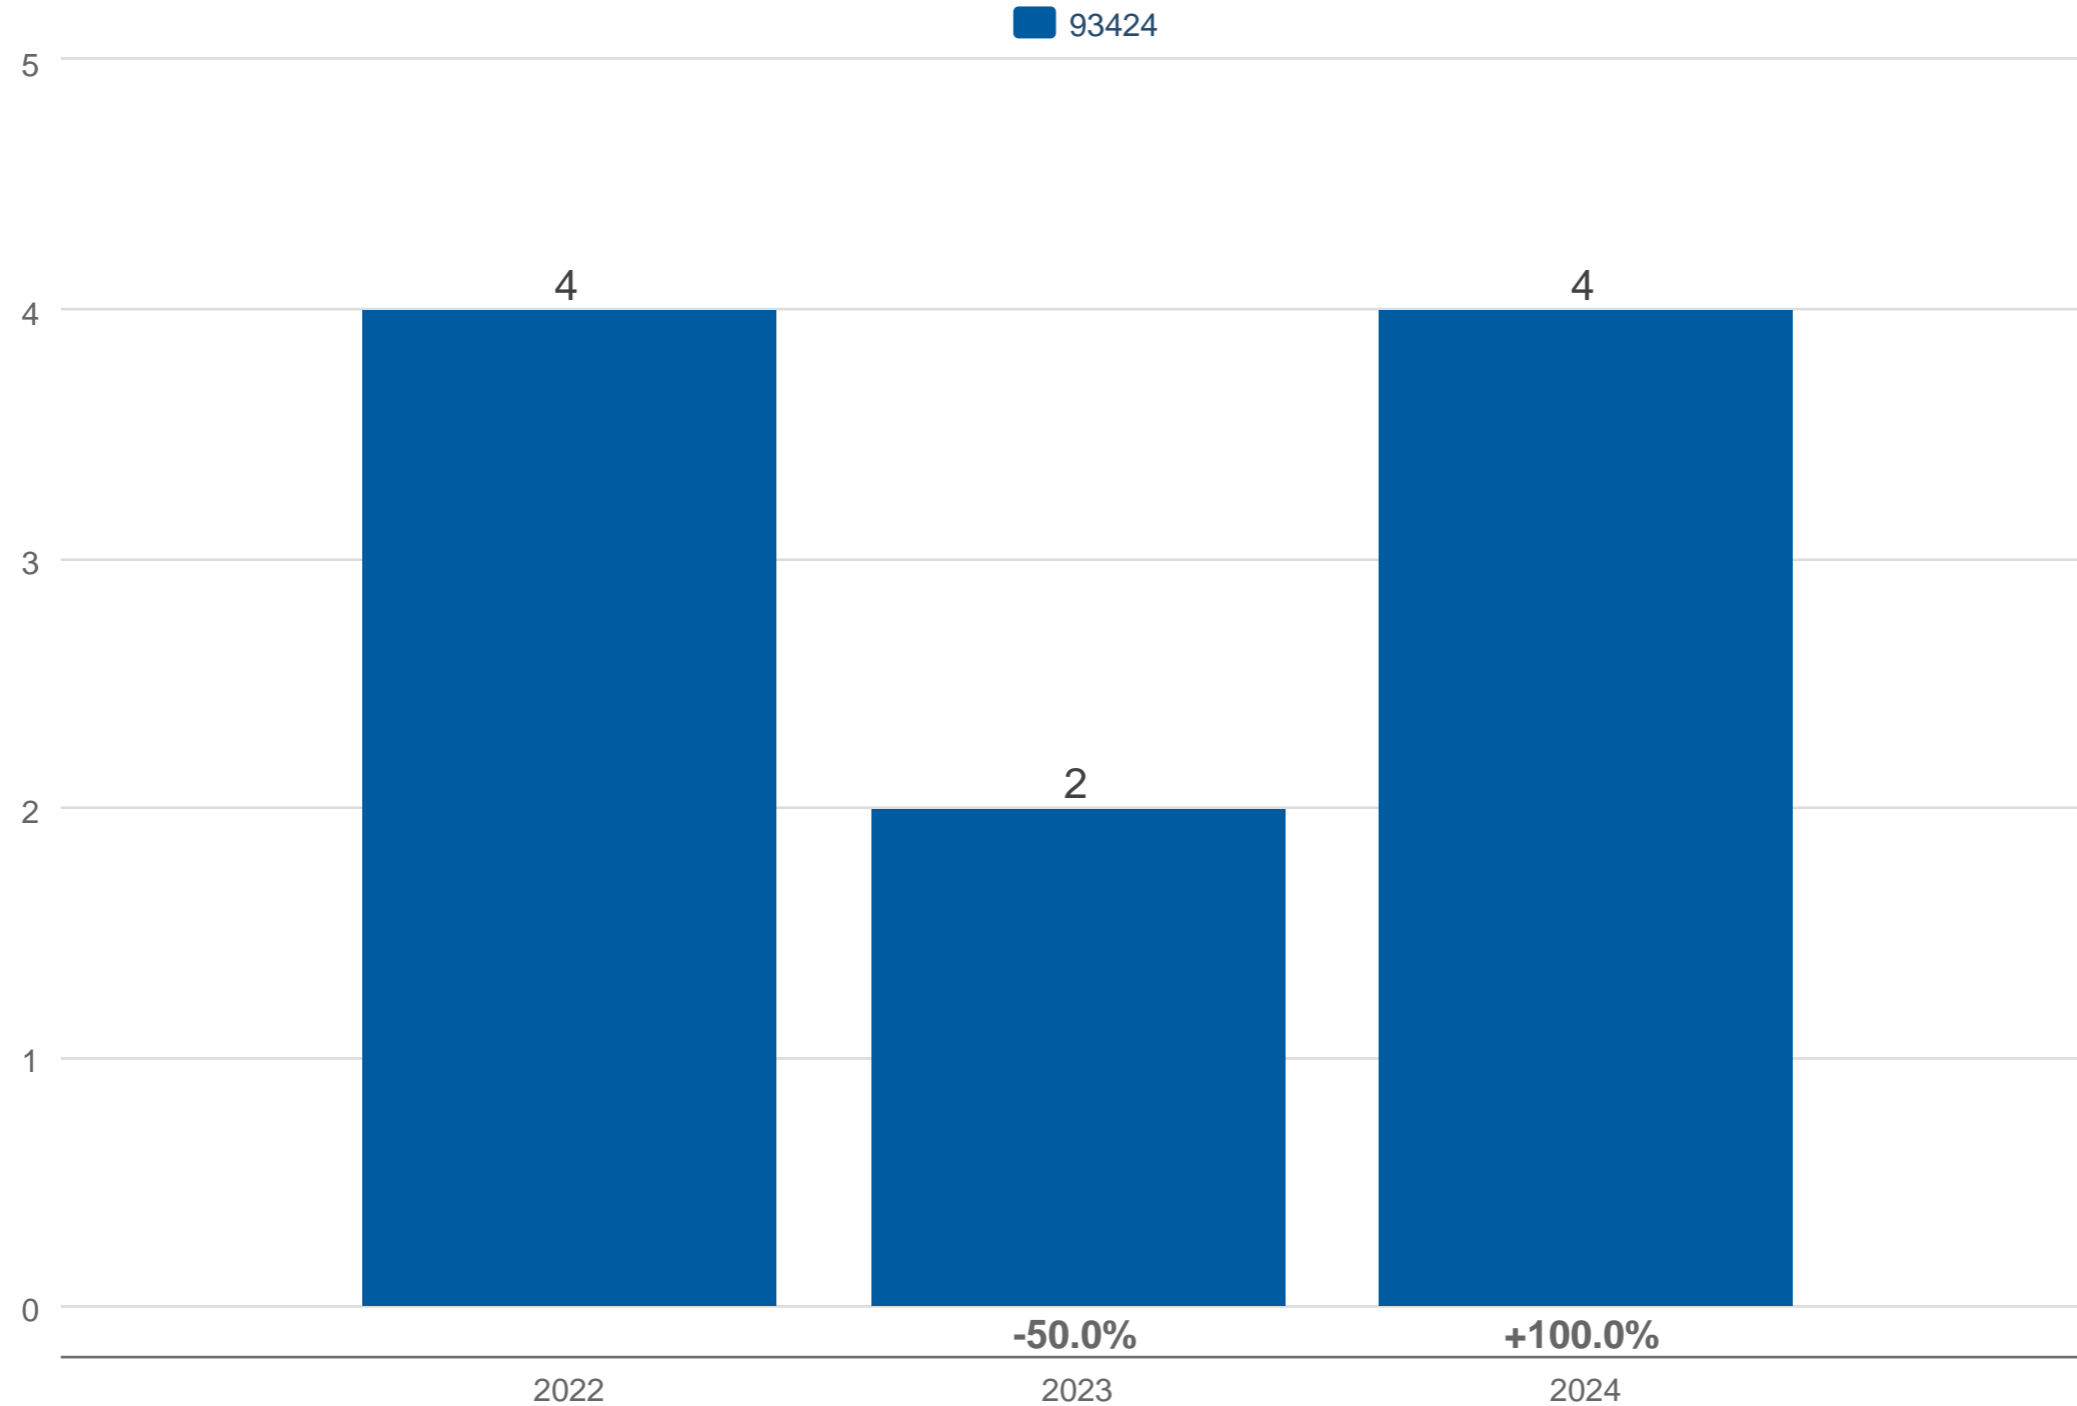

### April Closed Sales

93424: Residential, Single Family

Each data point is one month of activity. Data is from May 20, 2024.